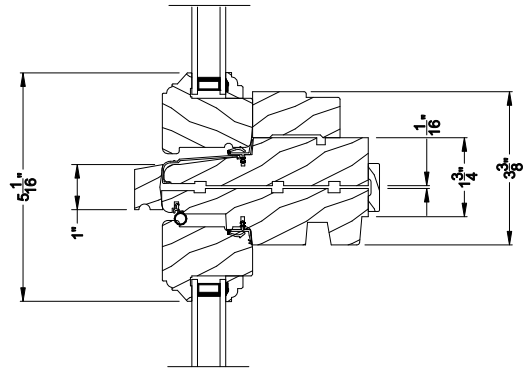

Weather Shield®

Premium Wood Series™

Stationary Awning Windows

CROSS SECTION DETAILS

PREMIUM WOOD STAT AWNING WINDOW
Horizontal Stack Section - Stat Awning Stack over Awning

PREMIUM WOOD STAT AWNING WINDOW (6204)
Vertical Section

PREMIUM WOOD STAT AWNING WINDOW (6204)
Horizontal Section

PREMIUM WOOD STAT AWNING WINDOW
Vertical Mull Section

Note: All dimensions are approximate. Weather Shield reserves the right to change specifications without notice.