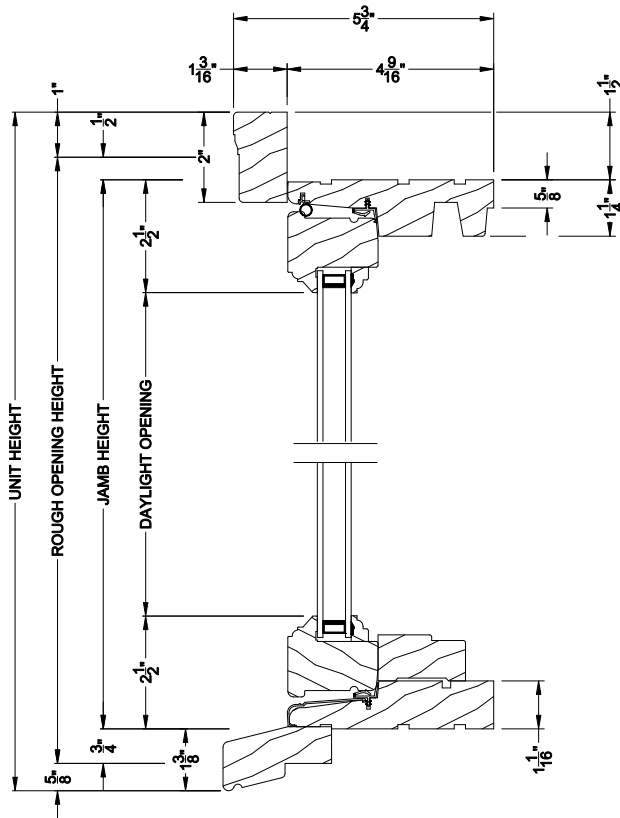

Weather Shield®

Premium Wood Series™

Stationary Awning Windows

CROSS SECTION DETAILS

PREMIUM WOOD STAT AWNING WINDOW
Horizontal Stack Section - Stat Awning Stack over Awning

PREMIUM WOOD STAT AWNING WINDOW (6204)
Vertical Section

PREMIUM WOOD STAT AWNING WINDOW (6204)
Horizontal Section

PREMIUM WOOD STAT AWNING WINDOW
Vertical Mull Section

Note: All dimensions are approximate. Weather Shield reserves the right to change specifications without notice.