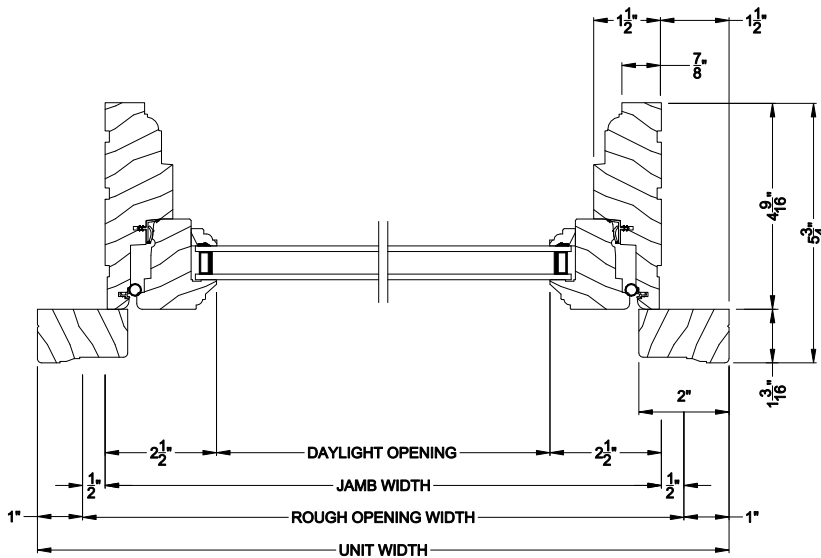

Weather Shield®

Premium Wood Series™

Stationary Awning Windows

CROSS SECTION DETAILS

PREMIUM WOOD STAT AWNING WINDOW
Horizontal Stack Section - Stat Awning Stack over Awning

PREMIUM WOOD STAT AWNING WINDOW (6204)
Vertical Section

PREMIUM WOOD STAT AWNING WINDOW (6204)
Horizontal Section

PREMIUM WOOD STAT AWNING WINDOW
Vertical Mull Section

Note: All dimensions are approximate. Weather Shield reserves the right to change specifications without notice.