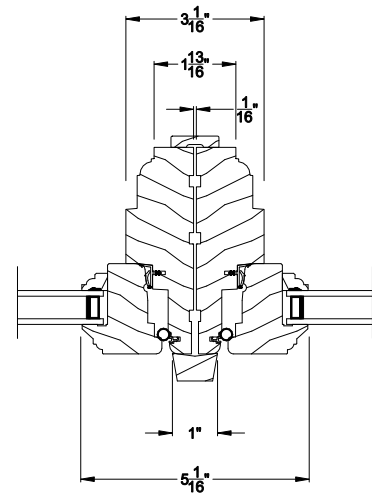

Weather Shield®

Premium Wood Series™

Stationary Awning Windows

CROSS SECTION DETAILS

PREMIUM WOOD STAT AWNING WINDOW
Horizontal Stack Section - Stat Awning Stack over Awning

PREMIUM WOOD STAT AWNING WINDOW (6204)
Vertical Section

PREMIUM WOOD STAT AWNING WINDOW (6204)
Horizontal Section

PREMIUM WOOD STAT AWNING WINDOW
Vertical Mull Section

Note: All dimensions are approximate. Weather Shield reserves the right to change specifications without notice.