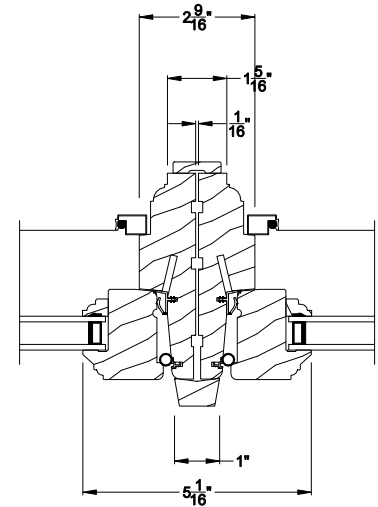

Weather Shield®

Premium Wood Series™

Casement Eyebrow Windows

CROSS SECTION DETAILS

PREMIUM WOOD CASEMENT EYEBROW WINDOW (6204)
Vertical Section

PREMIUM WOOD CASEMENT EYEBROW WINDOW (6204)
Horizontal Section

PREMIUM WOOD CASEMENT EYEBROW WINDOW
Vertical Mull Section

Note: All dimensions are approximate. Weather Shield reserves the right to change specifications without notice.

Weather Shield®

Premium Wood Series™

Casement Eyebrow Windows

CROSS SECTION DETAILS

PREMIUM WOOD CASEMENT EYEBROW WINDOW (6204)
Vertical Section - 6-9/16" jamb

PREMIUM WOOD CASEMENT EYEBROW WINDOW (6204)
Horizontal Section - 6-9/16" jamb

PREMIUM WOOD CASEMENT EYEBROW WINDOW
Vertical Mull Section

Note: All dimensions are approximate. Weather Shield reserves the right to change specifications without notice.