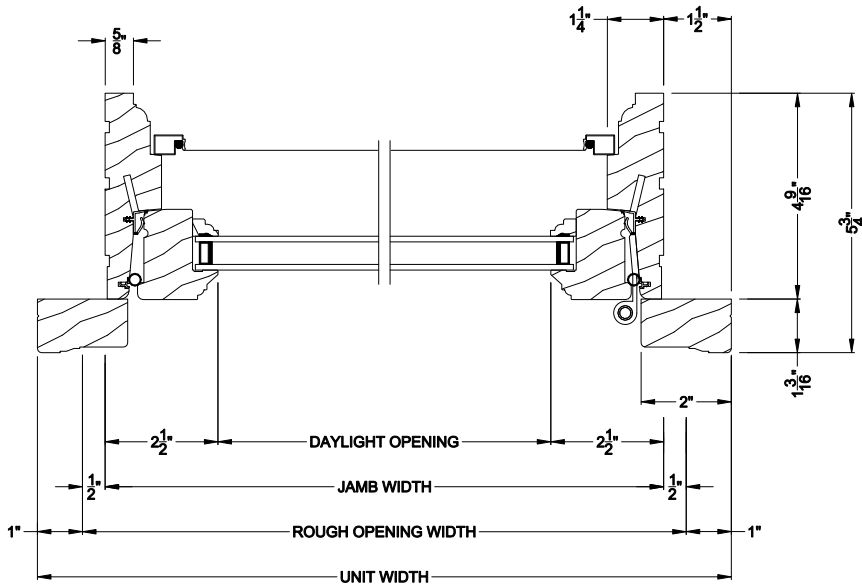

Weather Shield®

Premium Wood Series™

Casement Eyebrow Windows

CROSS SECTION DETAILS

PREMIUM WOOD CASEMENT EYEBROW WINDOW (6204)
Vertical Section

PREMIUM WOOD CASEMENT EYEBROW WINDOW (6204)
Horizontal Section

PREMIUM WOOD CASEMENT EYEBROW WINDOW
Vertical Mull Section

Note: All dimensions are approximate. Weather Shield reserves the right to change specifications without notice.

Weather Shield®

Premium Wood Series™

Casement Eyebrow Windows

CROSS SECTION DETAILS

PREMIUM WOOD CASEMENT EYEBROW WINDOW (6204)
Vertical Section - 6-9/16" jamb

PREMIUM WOOD CASEMENT EYEBROW WINDOW (6204)
Horizontal Section - 6-9/16" jamb

PREMIUM WOOD CASEMENT EYEBROW WINDOW
Vertical Mull Section

Note: All dimensions are approximate. Weather Shield reserves the right to change specifications without notice.