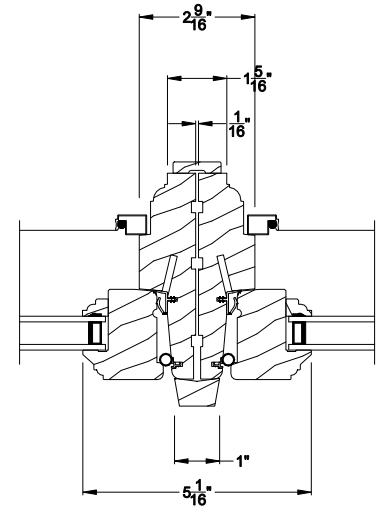

PREMIUM WOOD CASEMENT EYEBROW WINDOW
Vertical Mull Section

Note: All dimensions are approximate. Weather Shield reserves the right to change specifications without notice.

Weather Shield®

Premium Wood Series™

Casement Eyebrow Windows

CROSS SECTION DETAILS

PREMIUM WOOD CASEMENT EYEBROW WINDOW (6204)
Vertical Section - 6-9/16" jamb

PREMIUM WOOD CASEMENT EYEBROW WINDOW (6204)
Horizontal Section - 6-9/16" jamb

PREMIUM WOOD CASEMENT EYEBROW WINDOW
Vertical Mull Section

Note: All dimensions are approximate. Weather Shield reserves the right to change specifications without notice.