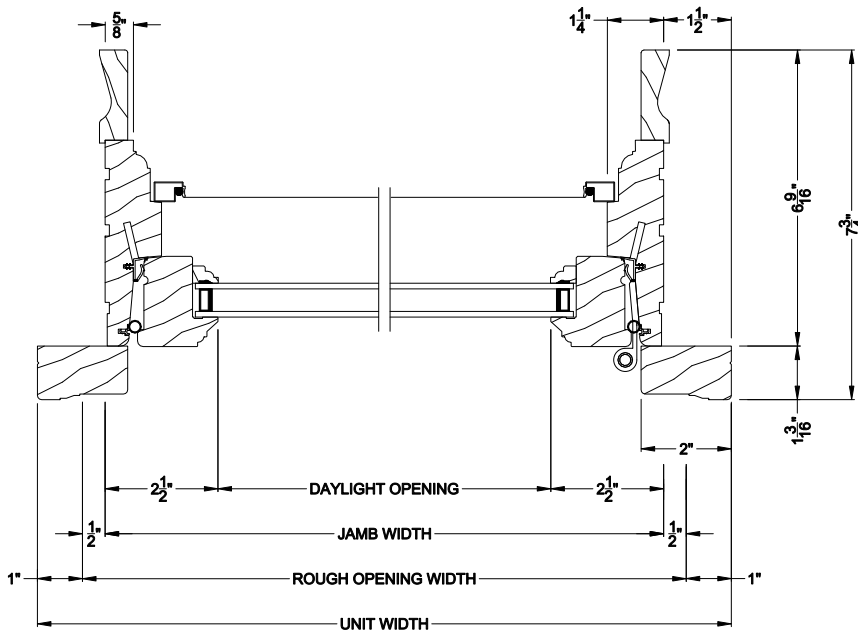

Weather Shield®

Premium Wood Series™

Casement Eyebrow Windows

CROSS SECTION DETAILS

PREMIUM WOOD CASEMENT EYEBROW WINDOW (6204)
Vertical Section

PREMIUM WOOD CASEMENT EYEBROW WINDOW (6204)
Horizontal Section

PREMIUM WOOD CASEMENT EYEBROW WINDOW
Vertical Mull Section

Note: All dimensions are approximate. Weather Shield reserves the right to change specifications without notice.

Weather Shield®

Premium Wood Series™

Casement Eyebrow Windows

CROSS SECTION DETAILS

PREMIUM WOOD CASEMENT EYEBROW WINDOW (6204)
Vertical Section - 6-9/16" jamb

PREMIUM WOOD CASEMENT EYEBROW WINDOW (6204)
Horizontal Section - 6-9/16" jamb

PREMIUM WOOD CASEMENT EYEBROW WINDOW
Vertical Mull Section

Note: All dimensions are approximate. Weather Shield reserves the right to change specifications without notice.