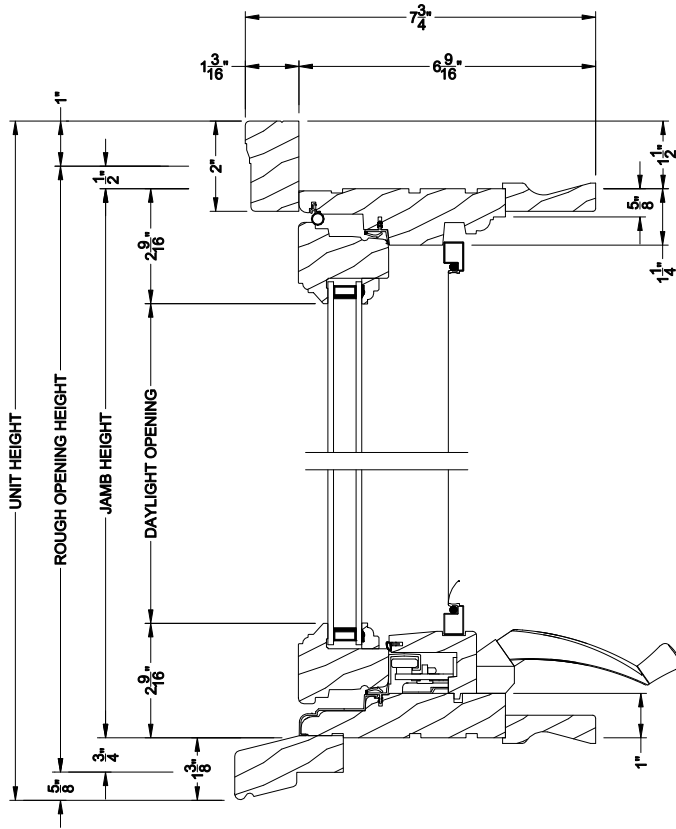

Weather Shield®

Premium Wood Series™

Casement Eyebrow Windows

CROSS SECTION DETAILS

PREMIUM WOOD CASEMENT EYEBROW WINDOW (6204)
Vertical Section

PREMIUM WOOD CASEMENT EYEBROW WINDOW (6204)
Horizontal Section

PREMIUM WOOD CASEMENT EYEBROW WINDOW
Vertical Mull Section

Note: All dimensions are approximate. Weather Shield reserves the right to change specifications without notice.

Weather Shield®

Premium Wood Series™

Casement Eyebrow Windows

CROSS SECTION DETAILS

PREMIUM WOOD CASEMENT EYEBROW WINDOW (6204)
Vertical Section - 6-9/16" jamb

PREMIUM WOOD CASEMENT EYEBROW WINDOW (6204)
Horizontal Section - 6-9/16" jamb

PREMIUM WOOD CASEMENT EYEBROW WINDOW
Vertical Mull Section

Note: All dimensions are approximate. Weather Shield reserves the right to change specifications without notice.