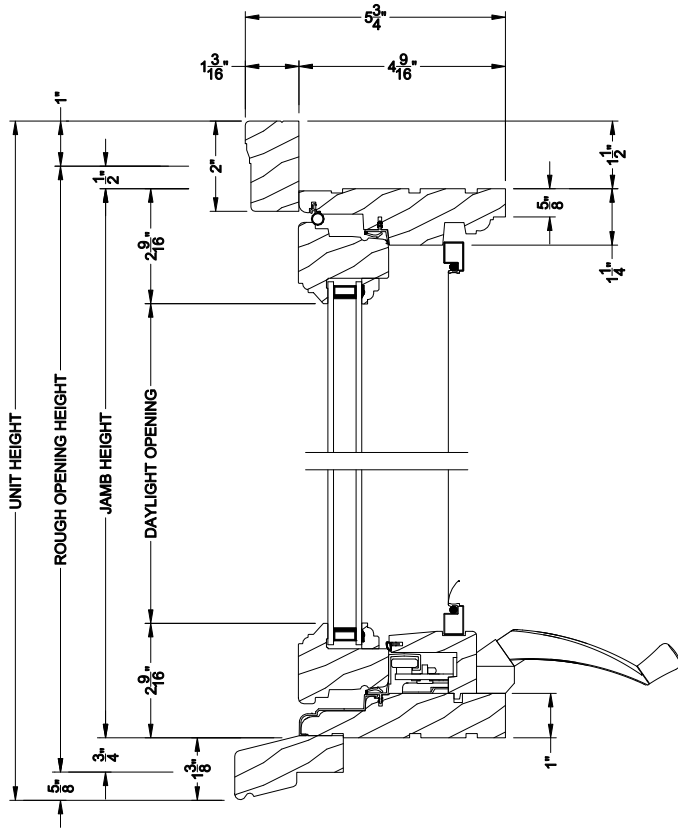

Weather Shield®

Premium Wood Series™

Casement Eyebrow Windows

CROSS SECTION DETAILS

PREMIUM WOOD CASEMENT EYEBROW WINDOW (6204)
Vertical Section

PREMIUM WOOD CASEMENT EYEBROW WINDOW (6204)
Horizontal Section

PREMIUM WOOD CASEMENT EYEBROW WINDOW
Vertical Mull Section

Note: All dimensions are approximate. Weather Shield reserves the right to change specifications without notice.

Weather Shield®

Premium Wood Series™

Casement Eyebrow Windows

CROSS SECTION DETAILS

PREMIUM WOOD CASEMENT EYEBROW WINDOW (6204)
Vertical Section - 6-9/16" jamb

PREMIUM WOOD CASEMENT EYEBROW WINDOW (6204)
Horizontal Section - 6-9/16" jamb

PREMIUM WOOD CASEMENT EYEBROW WINDOW
Vertical Mull Section

Note: All dimensions are approximate. Weather Shield reserves the right to change specifications without notice.