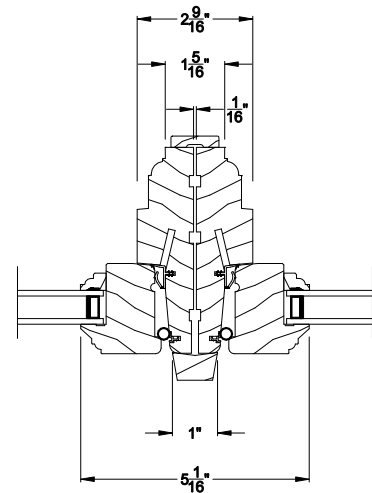

PREMIUM WOOD CASEMENT PICTURE WINDOW (6204)
Horizontal Section

PREMIUM WOOD CASEMENT PICTURE WINDOW
Vertical Mull Section

Note: All dimensions are approximate. Weather Shield reserves the right to change specifications without notice.

Weather Shield®

Premium Wood Series™

Casement Picture Windows

CROSS SECTION DETAILS

PREMIUM WOOD CASEMENT PICTURE WINDOW
Horizontal Stack Section - Transom Stack over Casement Picture

PREMIUM WOOD CASEMENT PICTURE WINDOW (6204)
Vertical Section - 6-9/16" jamb

PREMIUM WOOD CASEMENT PICTURE WINDOW (6204)
Horizontal Section - 6-9/16" jamb

PREMIUM WOOD CASEMENT PICTURE WINDOW
Vertical Mull Section

Note: All dimensions are approximate. Weather Shield reserves the right to change specifications without notice.