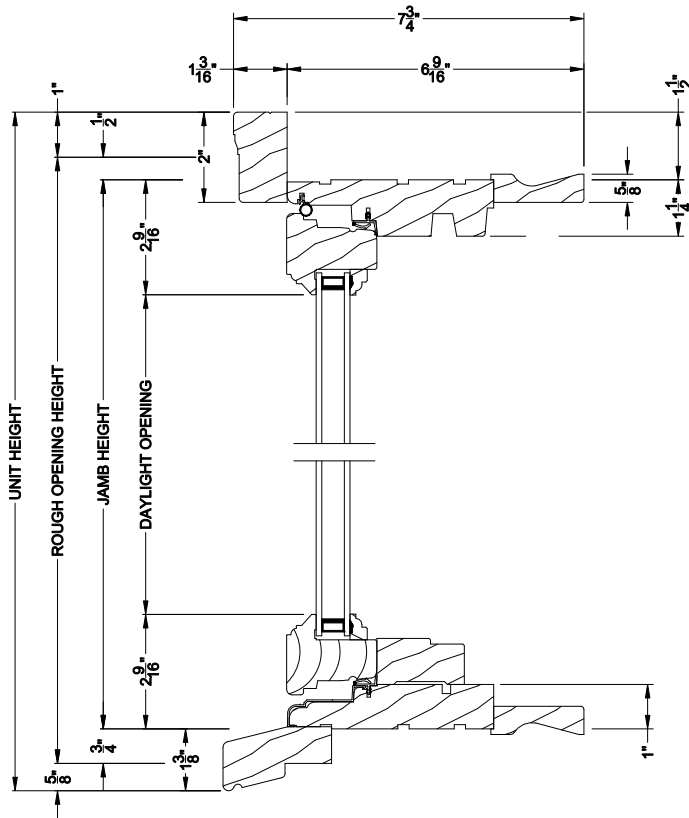

Weather Shield®

Premium Wood Series™

Casement Picture Windows

CROSS SECTION DETAILS

PREMIUM WOOD CASEMENT PICTURE WINDOW
Horizontal Stack Section - Transom Stack over Casement Picture

PREMIUM WOOD CASEMENT PICTURE WINDOW (6204)
Vertical Section

PREMIUM WOOD CASEMENT PICTURE WINDOW (6204)
Horizontal Section

PREMIUM WOOD CASEMENT PICTURE WINDOW
Vertical Mull Section

Note: All dimensions are approximate. Weather Shield reserves the right to change specifications without notice.

Weather Shield®

Premium Wood Series™

Casement Picture Windows

CROSS SECTION DETAILS

PREMIUM WOOD CASEMENT PICTURE WINDOW
Horizontal Stack Section - Transom Stack over Casement Picture

PREMIUM WOOD CASEMENT PICTURE WINDOW (6204)
Vertical Section - 6-9/16" jamb

PREMIUM WOOD CASEMENT PICTURE WINDOW (6204)
Horizontal Section - 6-9/16" jamb

PREMIUM WOOD CASEMENT PICTURE WINDOW
Vertical Mull Section

Note: All dimensions are approximate. Weather Shield reserves the right to change specifications without notice.