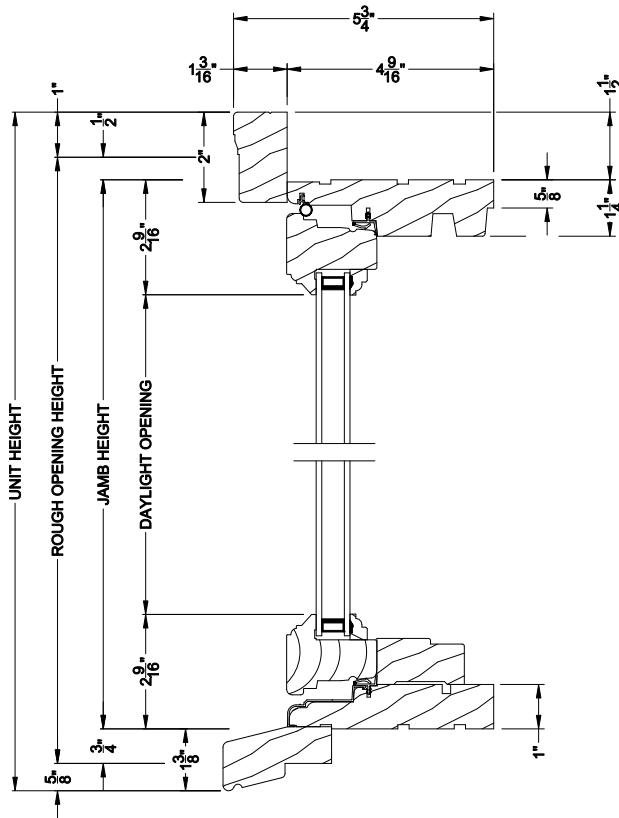

Weather Shield®

Premium Wood Series™

Casement Picture Windows

CROSS SECTION DETAILS

PREMIUM WOOD CASEMENT PICTURE WINDOW
Horizontal Stack Section - Transom Stack over Casement Picture

PREMIUM WOOD CASEMENT PICTURE WINDOW (6204)
Vertical Section

PREMIUM WOOD CASEMENT PICTURE WINDOW (6204)
Horizontal Section

PREMIUM WOOD CASEMENT PICTURE WINDOW
Vertical Mull Section

Note: All dimensions are approximate. Weather Shield reserves the right to change specifications without notice.

Weather Shield®

Premium Wood Series™

Casement Picture Windows

CROSS SECTION DETAILS

PREMIUM WOOD CASEMENT PICTURE WINDOW
Horizontal Stack Section - Transom Stack over Casement Picture

PREMIUM WOOD CASEMENT PICTURE WINDOW (6204)
Vertical Section - 6-9/16" jamb

PREMIUM WOOD CASEMENT PICTURE WINDOW (6204)
Horizontal Section - 6-9/16" jamb

PREMIUM WOOD CASEMENT PICTURE WINDOW
Vertical Mull Section

Note: All dimensions are approximate. Weather Shield reserves the right to change specifications without notice.