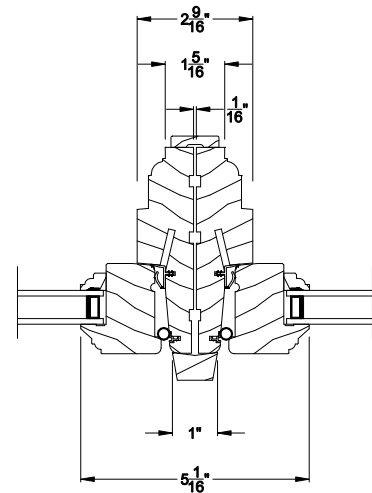

Weather Shield®

Premium Wood Series™

Casement Picture Windows

CROSS SECTION DETAILS

PREMIUM WOOD CASEMENT PICTURE WINDOW
Horizontal Stack Section - Transom Stack over Casement Picture

PREMIUM WOOD CASEMENT PICTURE WINDOW (6204)
Vertical Section

PREMIUM WOOD CASEMENT PICTURE WINDOW (6204)
Horizontal Section

PREMIUM WOOD CASEMENT PICTURE WINDOW
Vertical Mull Section

Note: All dimensions are approximate. Weather Shield reserves the right to change specifications without notice.

Weather Shield®

Premium Wood Series™

Casement Picture Windows

CROSS SECTION DETAILS

PREMIUM WOOD CASEMENT PICTURE WINDOW
Horizontal Stack Section - Transom Stack over Casement Picture

PREMIUM WOOD CASEMENT PICTURE WINDOW (6204)
Vertical Section - 6-9/16" jamb

PREMIUM WOOD CASEMENT PICTURE WINDOW (6204)
Horizontal Section - 6-9/16" jamb

PREMIUM WOOD CASEMENT PICTURE WINDOW
Vertical Mull Section

Note: All dimensions are approximate. Weather Shield reserves the right to change specifications without notice.