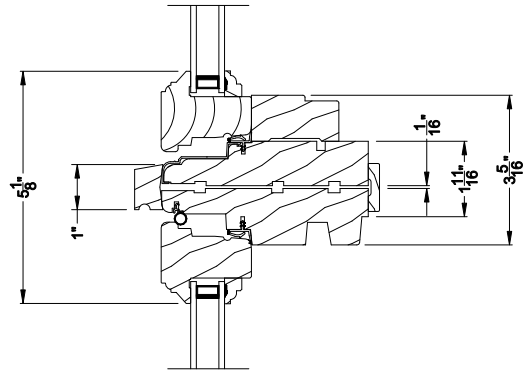

Weather Shield®

Premium Wood Series™

Casement Picture Windows

CROSS SECTION DETAILS

PREMIUM WOOD CASEMENT PICTURE WINDOW
Horizontal Stack Section - Transom Stack over Casement Picture

PREMIUM WOOD CASEMENT PICTURE WINDOW (6204)
Vertical Section

PREMIUM WOOD CASEMENT PICTURE WINDOW (6204)
Horizontal Section

PREMIUM WOOD CASEMENT PICTURE WINDOW
Vertical Mull Section

Note: All dimensions are approximate. Weather Shield reserves the right to change specifications without notice.

Weather Shield®

Premium Wood Series™

Casement Picture Windows

CROSS SECTION DETAILS

PREMIUM WOOD CASEMENT PICTURE WINDOW
Horizontal Stack Section - Transom Stack over Casement Picture

PREMIUM WOOD CASEMENT PICTURE WINDOW (6204)
Vertical Section - 6-9/16" jamb

PREMIUM WOOD CASEMENT PICTURE WINDOW (6204)
Horizontal Section - 6-9/16" jamb

PREMIUM WOOD CASEMENT PICTURE WINDOW
Vertical Mull Section

Note: All dimensions are approximate. Weather Shield reserves the right to change specifications without notice.