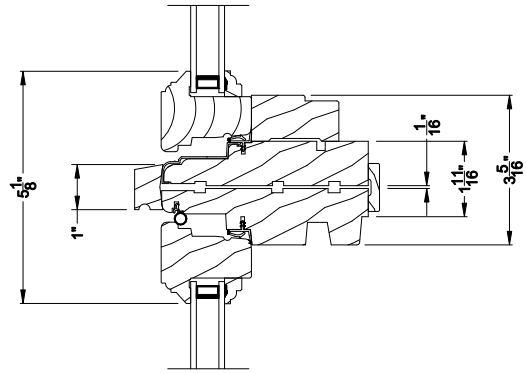

PREMIUM WOOD CASEMENT PICTURE WINDOW (6204)
Horizontal Section

PREMIUM WOOD CASEMENT PICTURE WINDOW
Vertical Mull Section

Note: All dimensions are approximate. Weather Shield reserves the right to change specifications without notice.

Weather Shield®

Premium Wood Series™

Casement Picture Windows

CROSS SECTION DETAILS

PREMIUM WOOD CASEMENT PICTURE WINDOW
Horizontal Stack Section - Transom Stack over Casement Picture

PREMIUM WOOD CASEMENT PICTURE WINDOW (6204)
Vertical Section - 6-9/16" jamb

PREMIUM WOOD CASEMENT PICTURE WINDOW (6204)
Horizontal Section - 6-9/16" jamb

PREMIUM WOOD CASEMENT PICTURE WINDOW
Vertical Mull Section

Note: All dimensions are approximate. Weather Shield reserves the right to change specifications without notice.