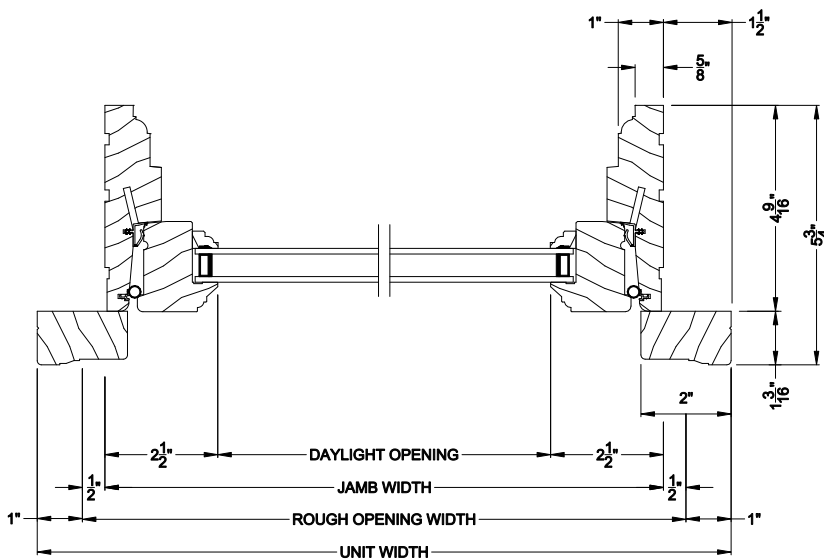

Weather Shield®

Premium Wood Series™

Casement Picture Windows

CROSS SECTION DETAILS

PREMIUM WOOD CASEMENT PICTURE WINDOW
Horizontal Stack Section - Transom Stack over Casement Picture

PREMIUM WOOD CASEMENT PICTURE WINDOW (6204)
Vertical Section

PREMIUM WOOD CASEMENT PICTURE WINDOW (6204)
Horizontal Section

PREMIUM WOOD CASEMENT PICTURE WINDOW
Vertical Mull Section

Note: All dimensions are approximate. Weather Shield reserves the right to change specifications without notice.

Weather Shield®

Premium Wood Series™

Casement Picture Windows

CROSS SECTION DETAILS

PREMIUM WOOD CASEMENT PICTURE WINDOW
Horizontal Stack Section - Transom Stack over Casement Picture

PREMIUM WOOD CASEMENT PICTURE WINDOW (6204)
Vertical Section - 6-9/16" jamb

PREMIUM WOOD CASEMENT PICTURE WINDOW (6204)
Horizontal Section - 6-9/16" jamb

PREMIUM WOOD CASEMENT PICTURE WINDOW
Vertical Mull Section

Note: All dimensions are approximate. Weather Shield reserves the right to change specifications without notice.