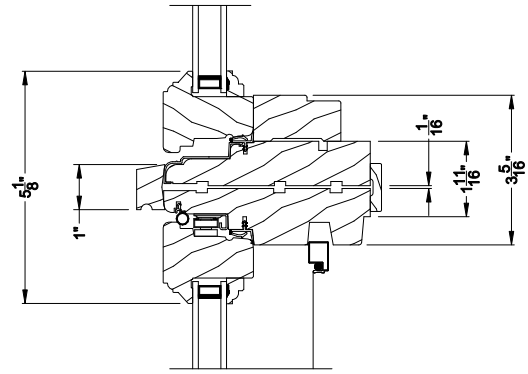

PREMIUM WOOD CASEMENT WINDOW (6204)
Horizontal Section

PREMIUM WOOD CASEMENT WINDOW
Vertical Mull Section

Note: All dimensions are approximate. Weather Shield reserves the right to change specifications without notice.

Weather Shield®

Premium Wood Series™

Casement Windows

CROSS SECTION DETAILS

PREMIUM WOOD CASEMENT WINDOW
Horizontal Stack Section - Transom Stack over Casement

PREMIUM WOOD CASEMENT WINDOW (6204)
Vertical Section - 6-9/16" jamb

PREMIUM WOOD CASEMENT WINDOW (6204)
Horizontal Section - 6-9/16" jamb

PREMIUM WOOD CASEMENT WINDOW
Vertical Mull Section

Note: All dimensions are approximate. Weather Shield reserves the right to change specifications without notice.