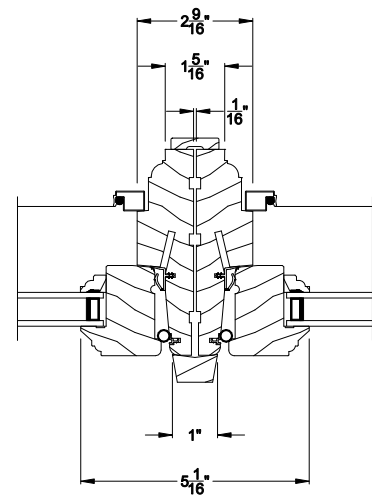

Weather Shield®

Premium Wood Series™

Casement Windows

CROSS SECTION DETAILS

PREMIUM WOOD CASEMENT WINDOW
Horizontal Stack Section - Transom Stack over Casement

PREMIUM WOOD CASEMENT WINDOW (6204)
Vertical Section

PREMIUM WOOD CASEMENT WINDOW (6204)
Horizontal Section

PREMIUM WOOD CASEMENT WINDOW
Vertical Mull Section

Note: All dimensions are approximate. Weather Shield reserves the right to change specifications without notice.

Weather Shield®

Premium Wood Series™

Casement Windows

CROSS SECTION DETAILS

PREMIUM WOOD CASEMENT WINDOW
Horizontal Stack Section - Transom Stack over Casement

PREMIUM WOOD CASEMENT WINDOW (6204)
Vertical Section - 6-9/16" jamb

PREMIUM WOOD CASEMENT WINDOW (6204)
Horizontal Section - 6-9/16" jamb

PREMIUM WOOD CASEMENT WINDOW
Vertical Mull Section

Note: All dimensions are approximate. Weather Shield reserves the right to change specifications without notice.