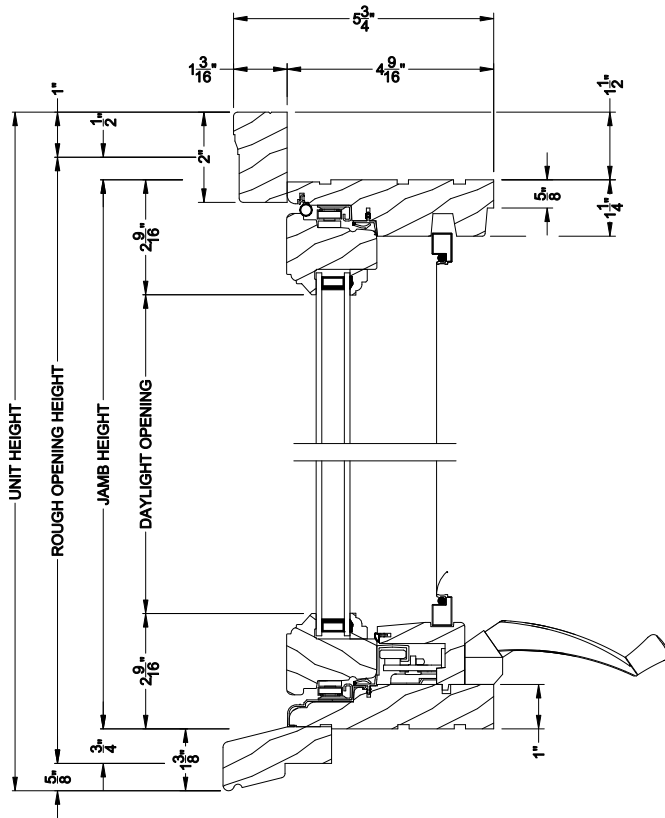

Weather Shield®

Premium Wood Series™

Casement Windows

CROSS SECTION DETAILS

PREMIUM WOOD CASEMENT WINDOW
Horizontal Stack Section - Transom Stack over Casement

PREMIUM WOOD CASEMENT WINDOW (6204)
Vertical Section

PREMIUM WOOD CASEMENT WINDOW (6204)
Horizontal Section

PREMIUM WOOD CASEMENT WINDOW
Vertical Mull Section

Note: All dimensions are approximate. Weather Shield reserves the right to change specifications without notice.

Weather Shield®

Premium Wood Series™

Casement Windows

CROSS SECTION DETAILS

PREMIUM WOOD CASEMENT WINDOW
Horizontal Stack Section - Transom Stack over Casement

PREMIUM WOOD CASEMENT WINDOW (6204)
Vertical Section - 6-9/16" jamb

PREMIUM WOOD CASEMENT WINDOW (6204)
Horizontal Section - 6-9/16" jamb

PREMIUM WOOD CASEMENT WINDOW
Vertical Mull Section

Note: All dimensions are approximate. Weather Shield reserves the right to change specifications without notice.