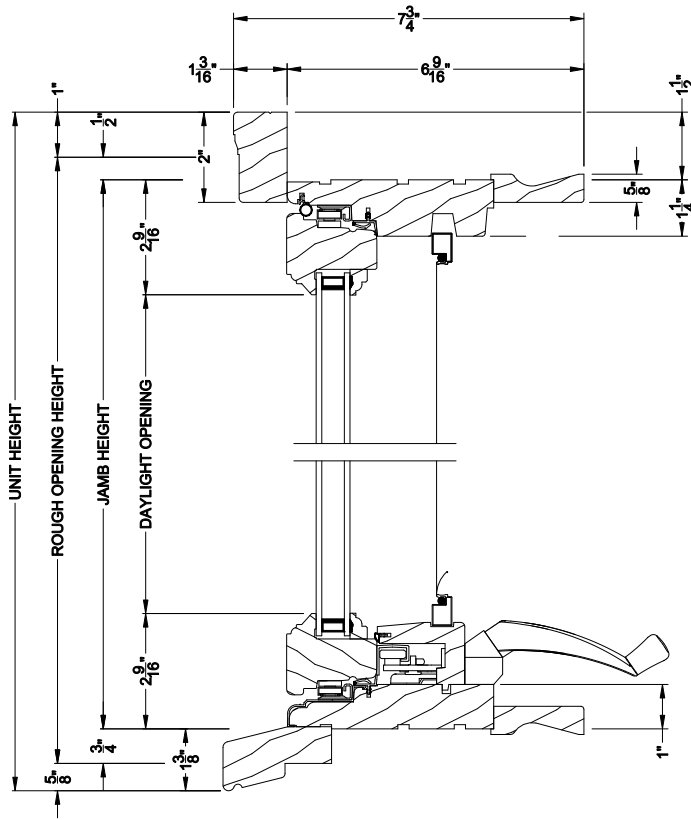

PREMIUM WOOD CASEMENT WINDOW (6204)
Horizontal Section

PREMIUM WOOD CASEMENT WINDOW
Vertical Mull Section

Note: All dimensions are approximate. Weather Shield reserves the right to change specifications without notice.

Weather Shield®

Premium Wood Series™

Casement Windows

CROSS SECTION DETAILS

PREMIUM WOOD CASEMENT WINDOW
Horizontal Stack Section - Transom Stack over Casement

PREMIUM WOOD CASEMENT WINDOW (6204)
Vertical Section - 6-9/16" jamb

PREMIUM WOOD CASEMENT WINDOW (6204)
Horizontal Section - 6-9/16" jamb

PREMIUM WOOD CASEMENT WINDOW
Vertical Mull Section

Note: All dimensions are approximate. Weather Shield reserves the right to change specifications without notice.