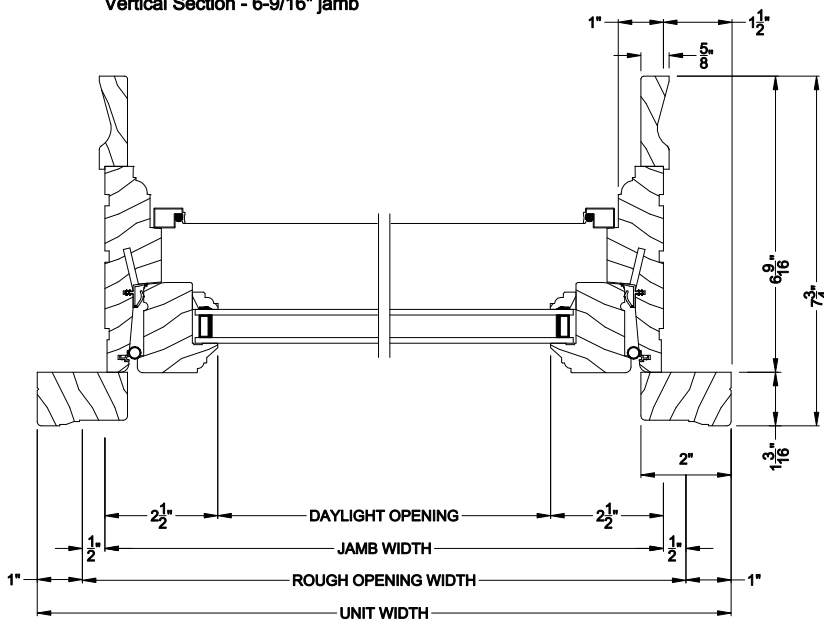

PREMIUM WOOD CASEMENT WINDOW (6204)
Horizontal Section

PREMIUM WOOD CASEMENT WINDOW
Vertical Mull Section

Note: All dimensions are approximate. Weather Shield reserves the right to change specifications without notice.

Weather Shield®

Premium Wood Series™

Casement Windows

CROSS SECTION DETAILS

PREMIUM WOOD CASEMENT WINDOW
Horizontal Stack Section - Transom Stack over Casement

PREMIUM WOOD CASEMENT WINDOW (6204)
Vertical Section - 6-9/16" jamb

PREMIUM WOOD CASEMENT WINDOW (6204)
Horizontal Section - 6-9/16" jamb

PREMIUM WOOD CASEMENT WINDOW
Vertical Mull Section

Note: All dimensions are approximate. Weather Shield reserves the right to change specifications without notice.