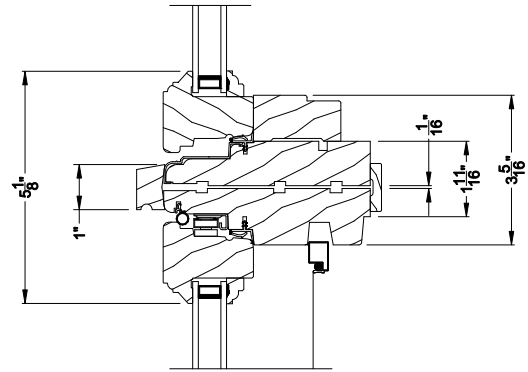

Weather Shield®

Premium Wood Series™

Casement Windows

CROSS SECTION DETAILS

PREMIUM WOOD CASEMENT WINDOW
Horizontal Stack Section - Transom Stack over Casement

PREMIUM WOOD CASEMENT WINDOW (6204)
Vertical Section

PREMIUM WOOD CASEMENT WINDOW (6204)
Horizontal Section

PREMIUM WOOD CASEMENT WINDOW
Vertical Mull Section

Note: All dimensions are approximate. Weather Shield reserves the right to change specifications without notice.

Weather Shield®

Premium Wood Series™

Casement Windows

CROSS SECTION DETAILS

PREMIUM WOOD CASEMENT WINDOW
Horizontal Stack Section - Transom Stack over Casement

PREMIUM WOOD CASEMENT WINDOW (6204)
Vertical Section - 6-9/16" jamb

PREMIUM WOOD CASEMENT WINDOW (6204)
Horizontal Section - 6-9/16" jamb

PREMIUM WOOD CASEMENT WINDOW
Vertical Mull Section

Note: All dimensions are approximate. Weather Shield reserves the right to change specifications without notice.