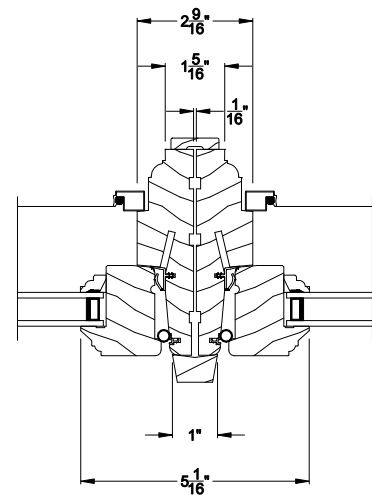

PREMIUM WOOD CASEMENT WINDOW (6204)
Horizontal Section

PREMIUM WOOD CASEMENT WINDOW
Vertical Mull Section

Note: All dimensions are approximate. Weather Shield reserves the right to change specifications without notice.

Weather Shield®

Premium Wood Series™

Casement Windows

CROSS SECTION DETAILS

PREMIUM WOOD CASEMENT WINDOW
Horizontal Stack Section - Transom Stack over Casement

PREMIUM WOOD CASEMENT WINDOW (6204)
Vertical Section - 6-9/16" jamb

PREMIUM WOOD CASEMENT WINDOW (6204)
Horizontal Section - 6-9/16" jamb

PREMIUM WOOD CASEMENT WINDOW
Vertical Mull Section

Note: All dimensions are approximate. Weather Shield reserves the right to change specifications without notice.