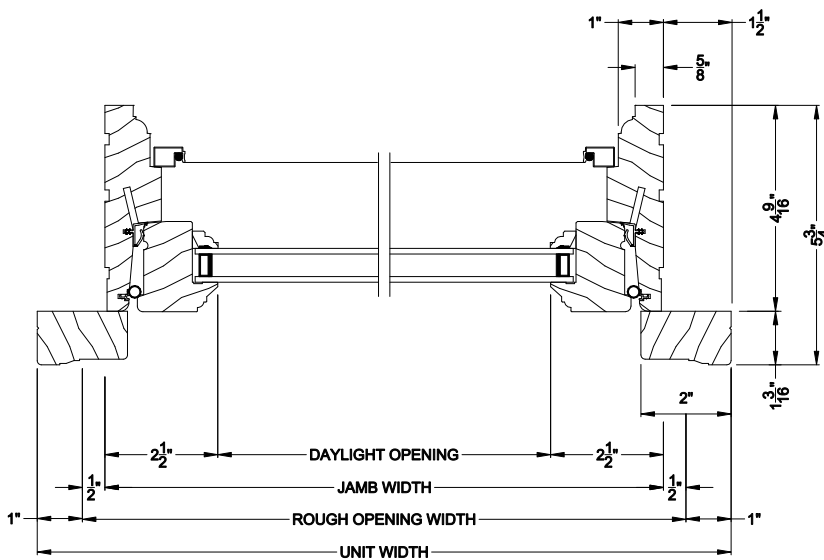

Weather Shield®

Premium Wood Series™

Casement Windows

CROSS SECTION DETAILS

PREMIUM WOOD CASEMENT WINDOW
Horizontal Stack Section - Transom Stack over Casement

PREMIUM WOOD CASEMENT WINDOW (6204)
Vertical Section

PREMIUM WOOD CASEMENT WINDOW (6204)
Horizontal Section

PREMIUM WOOD CASEMENT WINDOW
Vertical Mull Section

Note: All dimensions are approximate. Weather Shield reserves the right to change specifications without notice.

Weather Shield®

Premium Wood Series™

Casement Windows

CROSS SECTION DETAILS

PREMIUM WOOD CASEMENT WINDOW
Horizontal Stack Section - Transom Stack over Casement

PREMIUM WOOD CASEMENT WINDOW (6204)
Vertical Section - 6-9/16" jamb

PREMIUM WOOD CASEMENT WINDOW (6204)
Horizontal Section - 6-9/16" jamb

PREMIUM WOOD CASEMENT WINDOW
Vertical Mull Section

Note: All dimensions are approximate. Weather Shield reserves the right to change specifications without notice.