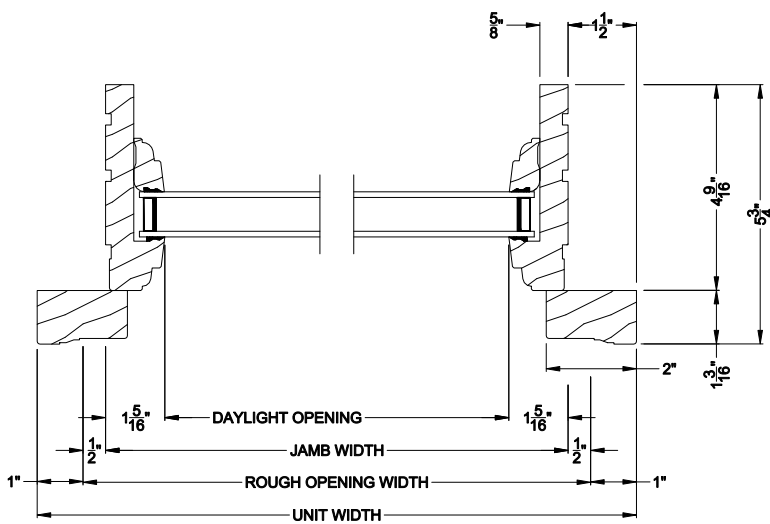

Weather Shield®

Premium Wood Series™

Special Shape Windows

CROSS SECTION DETAILS

PREMIUM WOOD SPECIAL SHAPE DIRECT-SET (630)
Vertical Section

PREMIUM WOOD SPECIAL SHAPE DIRECT-SET
Horizontal Stack Section

PREMIUM WOOD SPECIAL SHAPE DIRECT-SET (630)
Horizontal Section

PREMIUM WOOD SPECIAL SHAPE DIRECT-SET
Vertical Mull Section

Note: All dimensions are approximate. Weather Shield reserves the right to change specifications without notice.

Weather Shield®

Premium Wood Series™

Special Shape Windows

CROSS SECTION DETAILS

PREMIUM WOOD SPECIAL SHAPE DIRECT-SET
Horizontal Stack Section

PREMIUM WOOD SPECIAL SHAPE DIRECT-SET (630)
Vertical Section - 6-9/16" jamb

PREMIUM WOOD SPECIAL SHAPE DIRECT-SET
Vertical Mull Section

PREMIUM WOOD SPECIAL SHAPE DIRECT-SET (630)
Horizontal Section - 6-9/16" jamb

Note: All dimensions are approximate. Weather Shield reserves the right to change specifications without notice.