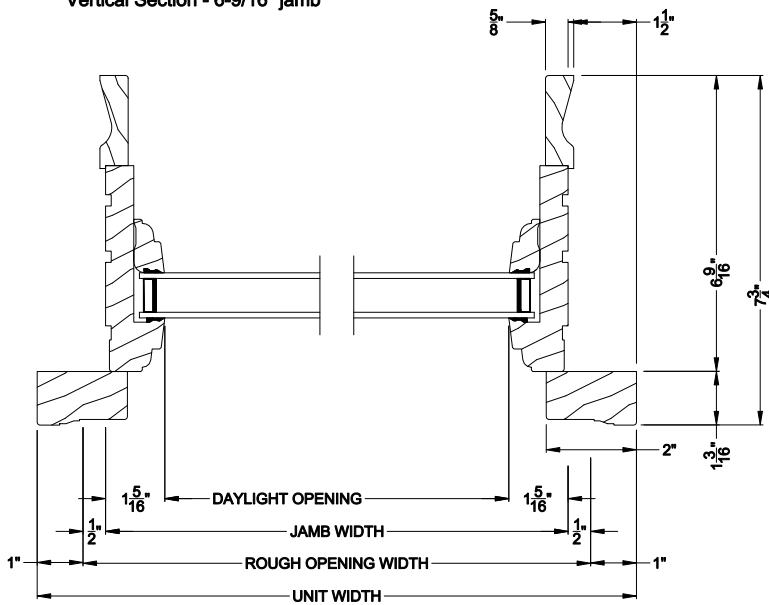

PREMIUM WOOD SPECIAL SHAPE DIRECT-SET
Vertical Mull Section

Note: All dimensions are approximate. Weather Shield reserves the right to change specifications without notice.

Weather Shield®

Premium Wood Series™

Special Shape Windows

CROSS SECTION DETAILS

PREMIUM WOOD SPECIAL SHAPE DIRECT-SET
Horizontal Stack Section

PREMIUM WOOD SPECIAL SHAPE DIRECT-SET (630)
Vertical Section - 6-9/16" jamb

PREMIUM WOOD SPECIAL SHAPE DIRECT-SET
Vertical Mull Section

PREMIUM WOOD SPECIAL SHAPE DIRECT-SET (630)
Horizontal Section - 6-9/16" jamb

Note: All dimensions are approximate. Weather Shield reserves the right to change specifications without notice.