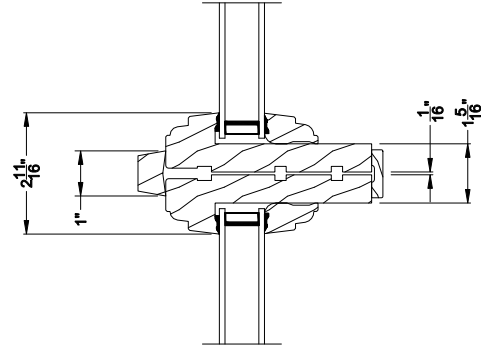

Weather Shield®

Premium Wood Series™

Special Shape Windows

CROSS SECTION DETAILS

PREMIUM WOOD SPECIAL SHAPE DIRECT-SET (630)
Vertical Section

PREMIUM WOOD SPECIAL SHAPE DIRECT-SET
Horizontal Stack Section

PREMIUM WOOD SPECIAL SHAPE DIRECT-SET (630)
Horizontal Section

PREMIUM WOOD SPECIAL SHAPE DIRECT-SET
Vertical Mull Section

Note: All dimensions are approximate. Weather Shield reserves the right to change specifications without notice.

Weather Shield®

Premium Wood Series™

Special Shape Windows

CROSS SECTION DETAILS

PREMIUM WOOD SPECIAL SHAPE DIRECT-SET
Horizontal Stack Section

PREMIUM WOOD SPECIAL SHAPE DIRECT-SET (630)
Vertical Section - 6-9/16" jamb

PREMIUM WOOD SPECIAL SHAPE DIRECT-SET
Vertical Mull Section

PREMIUM WOOD SPECIAL SHAPE DIRECT-SET (630)
Horizontal Section - 6-9/16" jamb

Note: All dimensions are approximate. Weather Shield reserves the right to change specifications without notice.