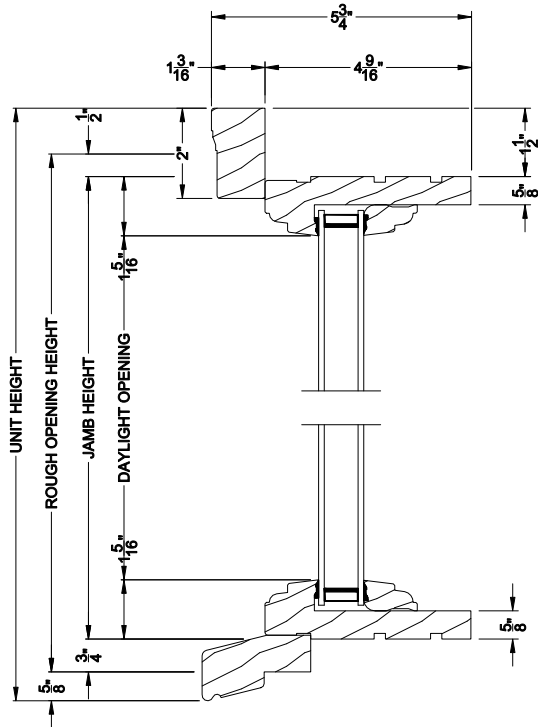

Weather Shield®

Premium Wood Series™

Special Shape Windows

CROSS SECTION DETAILS

PREMIUM WOOD SPECIAL SHAPE DIRECT-SET (630)
Vertical Section

PREMIUM WOOD SPECIAL SHAPE DIRECT-SET
Horizontal Stack Section

PREMIUM WOOD SPECIAL SHAPE DIRECT-SET (630)
Horizontal Section

PREMIUM WOOD SPECIAL SHAPE DIRECT-SET
Vertical Mull Section

Note: All dimensions are approximate. Weather Shield reserves the right to change specifications without notice.

Weather Shield®

Premium Wood Series™

Special Shape Windows

CROSS SECTION DETAILS

PREMIUM WOOD SPECIAL SHAPE DIRECT-SET
Horizontal Stack Section

PREMIUM WOOD SPECIAL SHAPE DIRECT-SET (630)
Vertical Section - 6-9/16" jamb

PREMIUM WOOD SPECIAL SHAPE DIRECT-SET
Vertical Mull Section

PREMIUM WOOD SPECIAL SHAPE DIRECT-SET (630)
Horizontal Section - 6-9/16" jamb

Note: All dimensions are approximate. Weather Shield reserves the right to change specifications without notice.