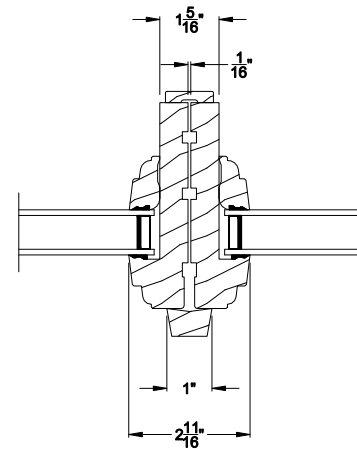

Weather Shield®

Premium Wood Series™

Special Shape Windows

CROSS SECTION DETAILS

PREMIUM WOOD SPECIAL SHAPE DIRECT-SET (630)
Vertical Section

PREMIUM WOOD SPECIAL SHAPE DIRECT-SET
Horizontal Stack Section

PREMIUM WOOD SPECIAL SHAPE DIRECT-SET (630)
Horizontal Section

PREMIUM WOOD SPECIAL SHAPE DIRECT-SET
Vertical Mull Section

Note: All dimensions are approximate. Weather Shield reserves the right to change specifications without notice.

Weather Shield®

Premium Wood Series™

Special Shape Windows

CROSS SECTION DETAILS

PREMIUM WOOD SPECIAL SHAPE DIRECT-SET
Horizontal Stack Section

PREMIUM WOOD SPECIAL SHAPE DIRECT-SET (630)
Vertical Section - 6-9/16" jamb

PREMIUM WOOD SPECIAL SHAPE DIRECT-SET
Vertical Mull Section

PREMIUM WOOD SPECIAL SHAPE DIRECT-SET (630)
Horizontal Section - 6-9/16" jamb

Note: All dimensions are approximate. Weather Shield reserves the right to change specifications without notice.