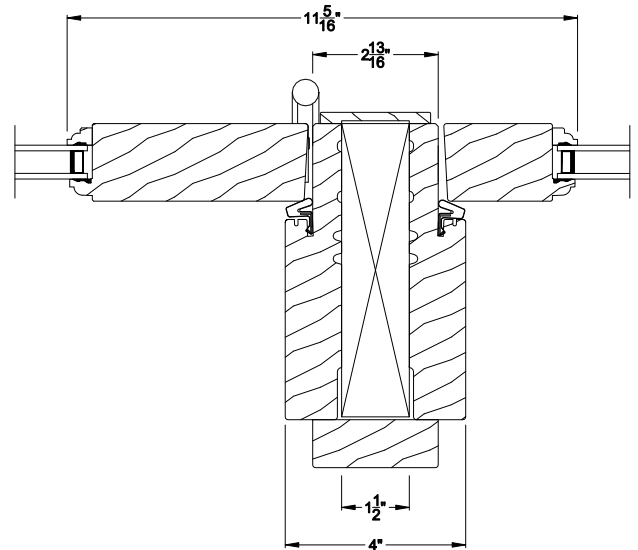

PREMIUM WOOD INSWING SIDELITE (6510)
Vertical Mull Section - Oper / Sidelite

Note: All dimensions are approximate. Weather Shield reserves the right to change specifications without notice.

Weather Shield®

Premium Wood Series™

Side Hinged French Doors

CROSS SECTION DETAILS

PREMIUM WOOD INSWING SIDELITE (6510)
Vertical Section - 6 9/16" Jamb

PREMIUM WOOD INSWING SIDELITE (6510)
Vertical Section - ADA Sill

PREMIUM WOOD INSWING SIDELITE (6510)
Horizontal Section - 6 9/16" Jamb

PREMIUM WOOD INSWING SIDELITE (6510)
Vertical Mull Section - Oper / Sidelite

Note: All dimensions are approximate. Weather Shield reserves the right to change specifications without notice.