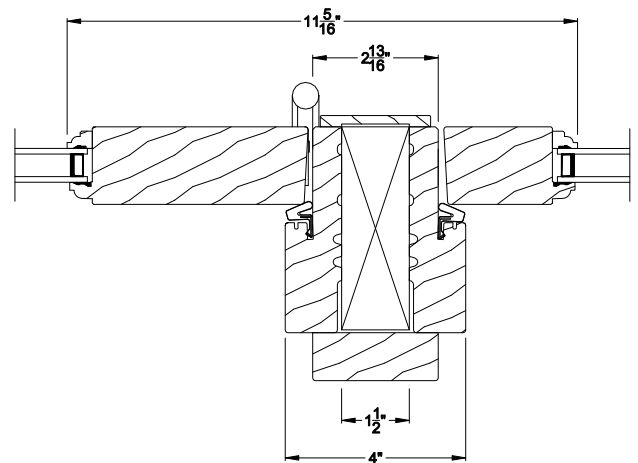

Weather Shield®

Premium Wood Series™

Side Hinged French Doors

CROSS SECTION DETAILS

PREMIUM WOOD INSWING SIDELITE (6510)
Vertical Section

PREMIUM WOOD INSWING SIDELITE (6510)
Vertical Section - ADA Sill

PREMIUM WOOD INSWING SIDELITE (6510)
Horizontal Section

PREMIUM WOOD INSWING SIDELITE (6510)
Vertical Mull Section - Oper / Sidelite

Note: All dimensions are approximate. Weather Shield reserves the right to change specifications without notice.

Weather Shield®

Premium Wood Series™

Side Hinged French Doors

CROSS SECTION DETAILS

PREMIUM WOOD INSWING SIDELITE (6510)
Vertical Section - 6 9/16" Jamb

PREMIUM WOOD INSWING SIDELITE (6510)
Vertical Section - ADA Sill

PREMIUM WOOD INSWING SIDELITE (6510)
Horizontal Section - 6 9/16" Jamb

PREMIUM WOOD INSWING SIDELITE (6510)
Vertical Mull Section - Oper / Sidelite

Note: All dimensions are approximate. Weather Shield reserves the right to change specifications without notice.