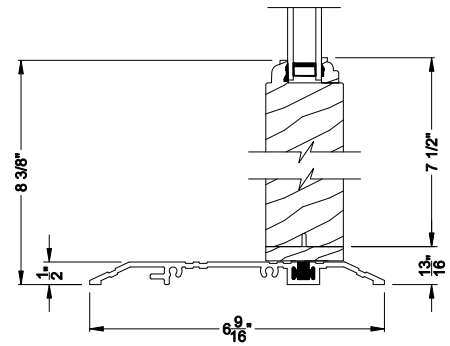

Weather Shield®

Premium Wood Series™

Side Hinged French Doors

CROSS SECTION DETAILS

PREMIUM WOOD INSWING SIDELITE (6510)
Vertical Section

PREMIUM WOOD INSWING SIDELITE (6510)
Vertical Section - ADA Sill

PREMIUM WOOD INSWING SIDELITE (6510)
Horizontal Section

PREMIUM WOOD INSWING SIDELITE (6510)
Vertical Mull Section - Oper / Sidelite

Note: All dimensions are approximate. Weather Shield reserves the right to change specifications without notice.

Weather Shield®

Premium Wood Series™

Side Hinged French Doors

CROSS SECTION DETAILS

PREMIUM WOOD INSWING SIDELITE (6510)
Vertical Section - 6 9/16" Jamb

PREMIUM WOOD INSWING SIDELITE (6510)
Vertical Section - ADA Sill

PREMIUM WOOD INSWING SIDELITE (6510)
Horizontal Section - 6 9/16" Jamb

PREMIUM WOOD INSWING SIDELITE (6510)
Vertical Mull Section - Oper / Sidelite

Note: All dimensions are approximate. Weather Shield reserves the right to change specifications without notice.