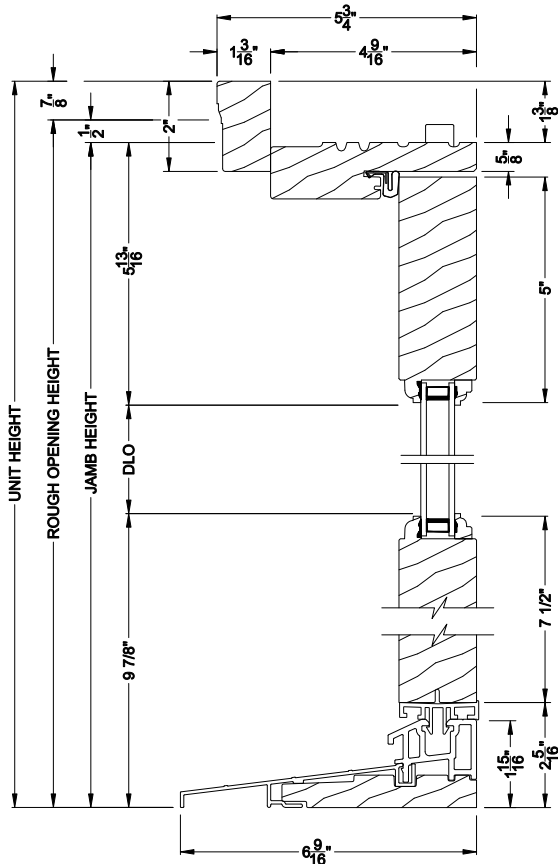

Weather Shield®

Premium Wood Series™

Side Hinged French Doors

CROSS SECTION DETAILS

PREMIUM WOOD INSWING SIDELITE (6510)
Vertical Section

PREMIUM WOOD INSWING SIDELITE (6510)
Vertical Section - ADA Sill

PREMIUM WOOD INSWING SIDELITE (6510)
Horizontal Section

PREMIUM WOOD INSWING SIDELITE (6510)
Vertical Mull Section - Oper / Sidelite

Note: All dimensions are approximate. Weather Shield reserves the right to change specifications without notice.

Weather Shield®

Premium Wood Series™

Side Hinged French Doors

CROSS SECTION DETAILS

PREMIUM WOOD INSWING SIDELITE (6510)
Vertical Section - 6 9/16" Jamb

PREMIUM WOOD INSWING SIDELITE (6510)
Vertical Section - ADA Sill

PREMIUM WOOD INSWING SIDELITE (6510)
Horizontal Section - 6 9/16" Jamb

PREMIUM WOOD INSWING SIDELITE (6510)
Vertical Mull Section - Oper / Sidelite

Note: All dimensions are approximate. Weather Shield reserves the right to change specifications without notice.