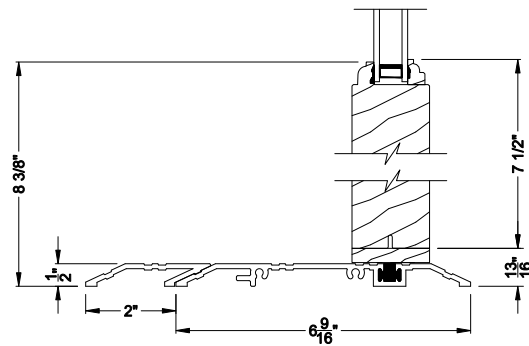

PREMIUM WOOD INSWING SIDELITE (6510)
Vertical Mull Section - Oper / Sidelite

Note: All dimensions are approximate. Weather Shield reserves the right to change specifications without notice.

Weather Shield®

Premium Wood Series™

Side Hinged French Doors

CROSS SECTION DETAILS

PREMIUM WOOD INSWING SIDELITE (6510)
Vertical Section - 6 9/16" Jamb

PREMIUM WOOD INSWING SIDELITE (6510)
Vertical Section - ADA Sill

PREMIUM WOOD INSWING SIDELITE (6510)
Horizontal Section - 6 9/16" Jamb

PREMIUM WOOD INSWING SIDELITE (6510)
Vertical Mull Section - Oper / Sidelite

Note: All dimensions are approximate. Weather Shield reserves the right to change specifications without notice.