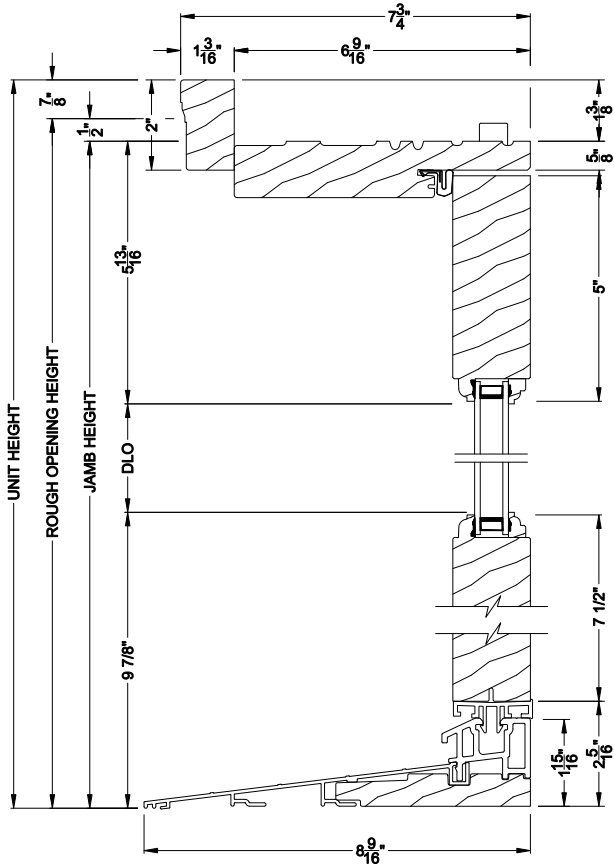

Weather Shield®

Premium Wood Series™

Side Hinged French Doors

CROSS SECTION DETAILS

PREMIUM WOOD INSWING SIDELITE (6510)
Vertical Section

PREMIUM WOOD INSWING SIDELITE (6510)
Vertical Section - ADA Sill

PREMIUM WOOD INSWING SIDELITE (6510)
Horizontal Section

PREMIUM WOOD INSWING SIDELITE (6510)
Vertical Mull Section - Oper / Sidelite

Note: All dimensions are approximate. Weather Shield reserves the right to change specifications without notice.

Weather Shield®

Premium Wood Series™

Side Hinged French Doors

CROSS SECTION DETAILS

PREMIUM WOOD INSWING SIDELITE (6510)
Vertical Section - 6 9/16" Jamb

PREMIUM WOOD INSWING SIDELITE (6510)
Vertical Section - ADA Sill

PREMIUM WOOD INSWING SIDELITE (6510)
Horizontal Section - 6 9/16" Jamb

PREMIUM WOOD INSWING SIDELITE (6510)
Vertical Mull Section - Oper / Sidelite

Note: All dimensions are approximate. Weather Shield reserves the right to change specifications without notice.