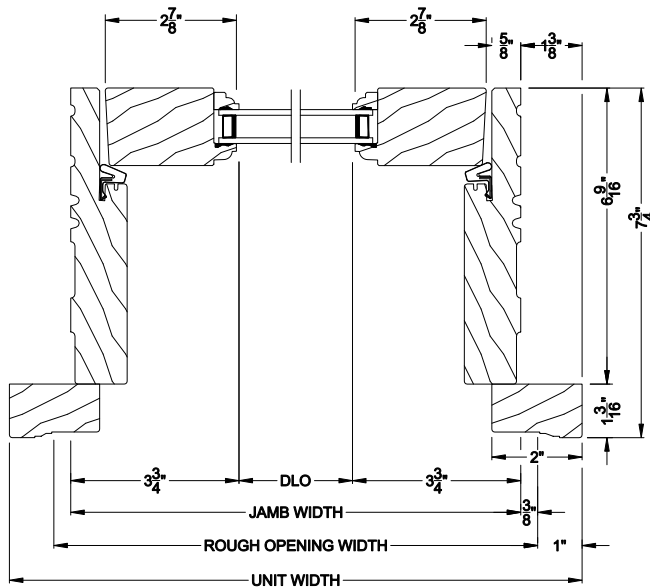

PREMIUM WOOD INSWING SIDELITE (6510)
Vertical Mull Section - Oper / Sidelite

Note: All dimensions are approximate. Weather Shield reserves the right to change specifications without notice.

Weather Shield®

Premium Wood Series™

Side Hinged French Doors

CROSS SECTION DETAILS

PREMIUM WOOD INSWING SIDELITE (6510)
Vertical Section - 6 9/16" Jamb

PREMIUM WOOD INSWING SIDELITE (6510)
Vertical Section - ADA Sill

PREMIUM WOOD INSWING SIDELITE (6510)
Horizontal Section - 6 9/16" Jamb

PREMIUM WOOD INSWING SIDELITE (6510)
Vertical Mull Section - Oper / Sidelite

Note: All dimensions are approximate. Weather Shield reserves the right to change specifications without notice.