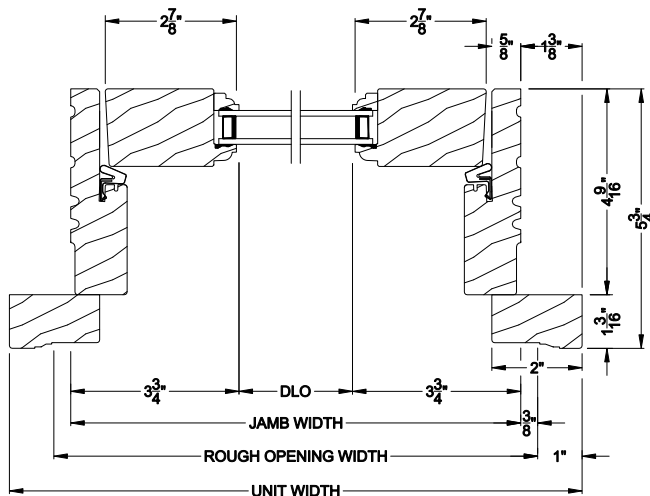

Weather Shield®

Premium Wood Series™

Side Hinged French Doors

CROSS SECTION DETAILS

PREMIUM WOOD INSWING SIDELITE (6510)
Vertical Section

PREMIUM WOOD INSWING SIDELITE (6510)
Vertical Section - ADA Sill

PREMIUM WOOD INSWING SIDELITE (6510)
Horizontal Section

PREMIUM WOOD INSWING SIDELITE (6510)
Vertical Mull Section - Oper / Sidelite

Note: All dimensions are approximate. Weather Shield reserves the right to change specifications without notice.

Weather Shield®

Premium Wood Series™

Side Hinged French Doors

CROSS SECTION DETAILS

PREMIUM WOOD INSWING SIDELITE (6510)
Vertical Section - 6 9/16" Jamb

PREMIUM WOOD INSWING SIDELITE (6510)
Vertical Section - ADA Sill

PREMIUM WOOD INSWING SIDELITE (6510)
Horizontal Section - 6 9/16" Jamb

PREMIUM WOOD INSWING SIDELITE (6510)
Vertical Mull Section - Oper / Sidelite

Note: All dimensions are approximate. Weather Shield reserves the right to change specifications without notice.