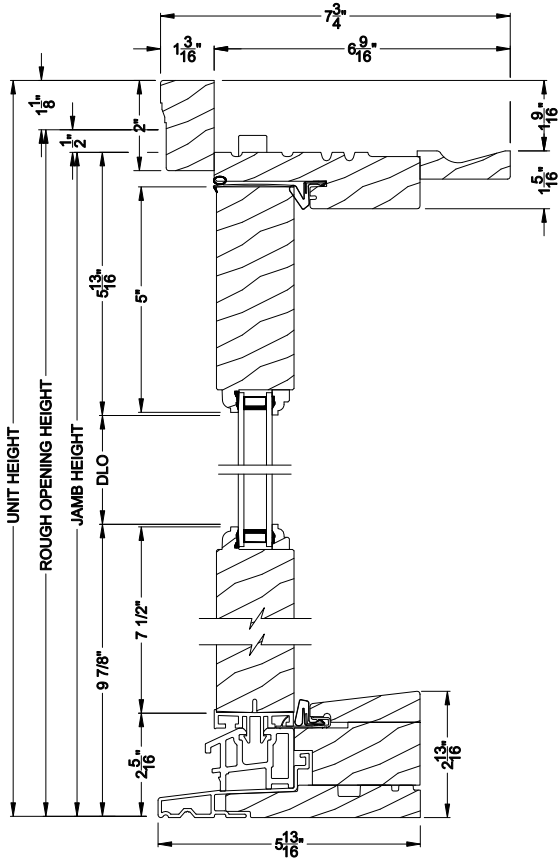

## CROSS SECTION DETAILS

**PREMIUM WOOD OUTSWING SIDELITE (6610)**  
Vertical Section - 6 9/16" Jamb

**PREMIUM WOOD OUTSWING SIDELITE (6610)**  
Vertical Section - Alternative Low Profile Sill

**PREMIUM WOOD OUTSWING SIDELITE (6610)**  
Vertical Section - ADA Sill

**PREMIUM WOOD OUTSWING SIDELITE (6610)**  
Horizontal Section - 6 9/16" Jamb

**PREMIUM WOOD OUTSWING SIDELITE (6610)**  
Vertical Mull Section - Oper / Sidelite

Note: All dimensions are approximate. Weather Shield reserves the right to change specifications without notice.