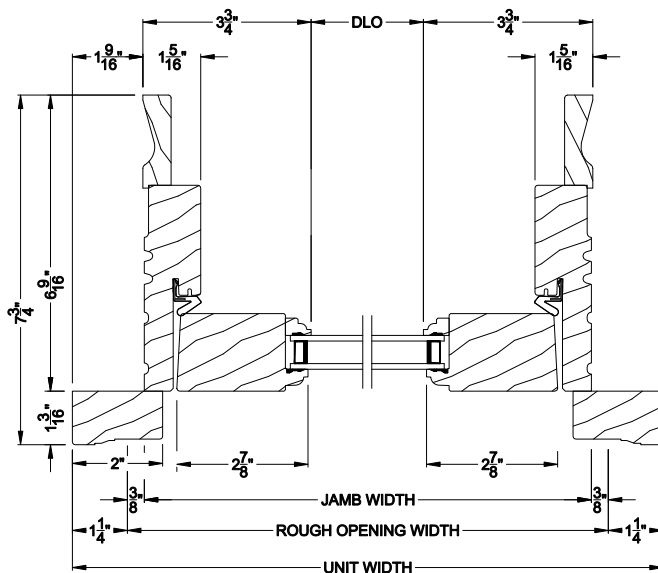

## CROSS SECTION DETAILS

**PREMIUM WOOD OUTSWING SIDELITE (6610)**  
Vertical Section - 6 9/16" Jamb

**PREMIUM WOOD OUTSWING SIDELITE (6610)**  
Vertical Section - Alternative Low Profile Sill

**PREMIUM WOOD OUTSWING SIDELITE (6610)**  
Vertical Section - ADA Sill

**PREMIUM WOOD OUTSWING SIDELITE (6610)**  
Horizontal Section - 6 9/16" Jamb

**PREMIUM WOOD OUTSWING SIDELITE (6610)**  
Vertical Mull Section - Oper / Sidelite

Note: All dimensions are approximate. Weather Shield reserves the right to change specifications without notice.