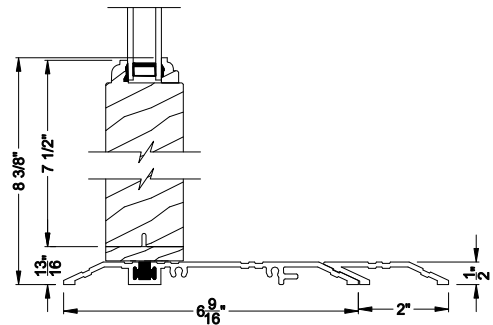

## CROSS SECTION DETAILS

**PREMIUM WOOD OUTSWING SIDELITE (6610)**  
Vertical Section - 6 9/16" Jamb

**PREMIUM WOOD OUTSWING SIDELITE (6610)**  
Vertical Section - Alternative Low Profile Sill

**PREMIUM WOOD OUTSWING SIDELITE (6610)**  
Vertical Section - ADA Sill

**PREMIUM WOOD OUTSWING SIDELITE (6610)**  
Horizontal Section - 6 9/16" Jamb

**PREMIUM WOOD OUTSWING SIDELITE (6610)**  
Vertical Mull Section - Oper / Sidelite

Note: All dimensions are approximate. Weather Shield reserves the right to change specifications without notice.