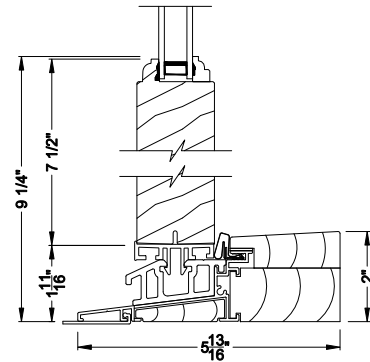

## CROSS SECTION DETAILS

**PREMIUM WOOD OUTSWING SIDELITE (6610)**  
Vertical Section - 6 9/16" Jamb

**PREMIUM WOOD OUTSWING SIDELITE (6610)**  
Vertical Section - Alternative Low Profile Sill

**PREMIUM WOOD OUTSWING SIDELITE (6610)**  
Vertical Section - ADA Sill

**PREMIUM WOOD OUTSWING SIDELITE (6610)**  
Horizontal Section - 6 9/16" Jamb

**PREMIUM WOOD OUTSWING SIDELITE (6610)**  
Vertical Mull Section - Oper / Sidelite

Note: All dimensions are approximate. Weather Shield reserves the right to change specifications without notice.