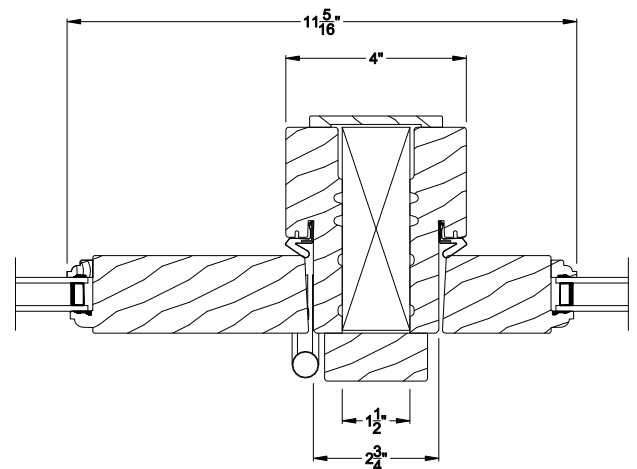

## CROSS SECTION DETAILS

**PREMIUM WOOD OUTSWING SIDELITE (6610)**  
Vertical Section - 6 9/16" Jamb

**PREMIUM WOOD OUTSWING SIDELITE (6610)**  
Vertical Section - Alternative Low Profile Sill

**PREMIUM WOOD OUTSWING SIDELITE (6610)**  
Vertical Section - ADA Sill

**PREMIUM WOOD OUTSWING SIDELITE (6610)**  
Horizontal Section - 6 9/16" Jamb

**PREMIUM WOOD OUTSWING SIDELITE (6610)**  
Vertical Mull Section - Oper / Sidelite

Note: All dimensions are approximate. Weather Shield reserves the right to change specifications without notice.