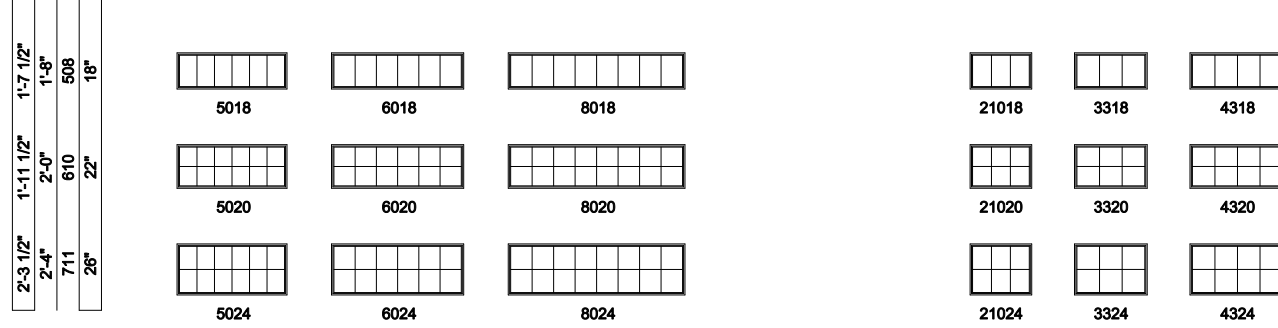

French Sliding Patio Door Transom (8306)

Jamb Dimension	4'-11 1/4"	5'-11 1/4"	7'-11 1/4"	2'-9 3/16"	3'-3 3/16"	4'-3 3/16"
Rough Opening	5'-0"	6'-0"	8'-0"	2'-9 15/16"	3'-3 15/16"	4'-3 15/16"
Metric R.O. (mm)	1524	1829	2438	862	1014	1319
Glass Size	57 3/4"	69 3/4"	93 3/4"	31 11/16"	37 11/16"	49 11/16"

Sliding Patio Door Transom (8306)

Jamb Dimension	7'-7 5/16"	9'-1 5/16"	9'-8 1/4"
Rough Opening	7'-8 1/16"	9'-2 1/16"	9'-9"
Metric R.O. (mm)	2338	2796	2972
Glass Size	89 13/16"	107 13/16"	114 3/4"