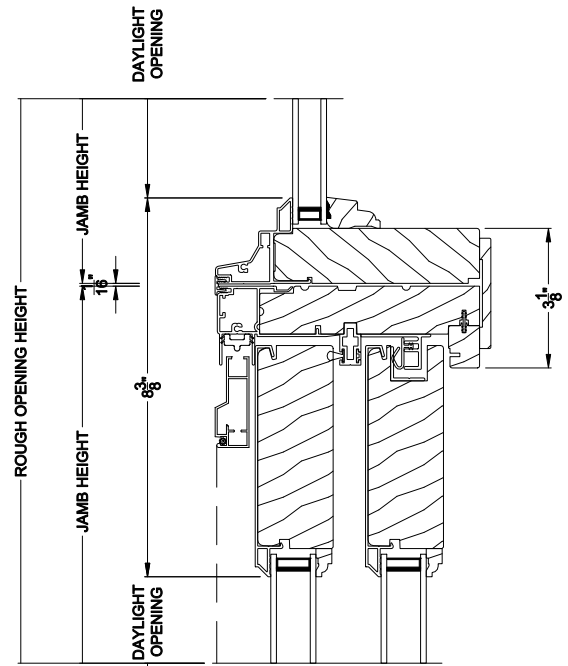

## CROSS SECTION DETAILS

**SIGNATURE SLIDING DOOR TRANSOM (8306)**  
Vertical Section

**SIGNATURE SLIDING DOOR TRANSOM (8306)**  
Horizontal Stack Section - Transom stack over Sliding door

**PREMIUM SLIDING DOOR TRANSOM (8306)**  
Horizontal Section

**SIGNATURE SLIDING DOOR TRANSOM (8306)**  
Horizontal Stack Section - Transom stack over French Sliding door

Note: All dimensions are approximate. Weather Shield reserves the right to change specifications without notice.