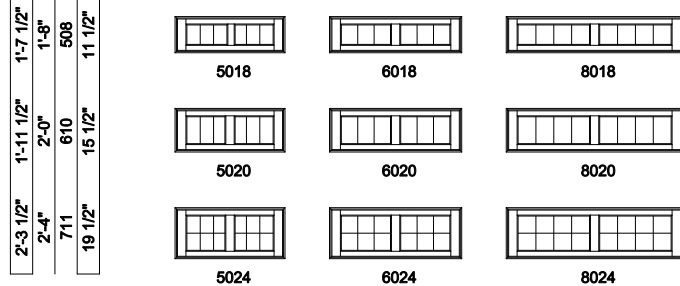

French Sliding Patio Door Transom 1 Panel (8314)

Jamb Dimension	4'-11 1/4"	5'-11 1/4"	7'-11 1/4"	2'-9 1/16"	3'-3 1/16"	4'-3 1/16"
Rough Opening	5'-0"	6'-0"	8'-0"	2'-9 13/16"	3'-3 13/16"	4'-3 13/16"
Metric R.O. (mm)	1524	1829	2438	859	1011	1316
Glass Size	47 1/2"	59 1/2"	83 1/2"	21 5/16"	27 5/16"	39 5/16"

French Sliding Patio Door Transom 2 Panel (8314)

Jamb Dimension	4'-11 1/4"	5'-11 1/4"	7'-11 1/4"
Rough Opening	5'-0"	6'-0"	8'-0"
Metric R.O. (mm)	1524	1829	2438
Glass Size	21 17/32"	27 17/32"	39 17/32"

French Sliding Patio Door Transom 4 Panel (8314)

Jamb Dimension	9'-8 1/4"	11'-8 1/4"
Rough Opening	9'-9"	11'-9"
Metric R.O. (mm)	2972	3581
Glass Size	21 9/16"	27 9/16"