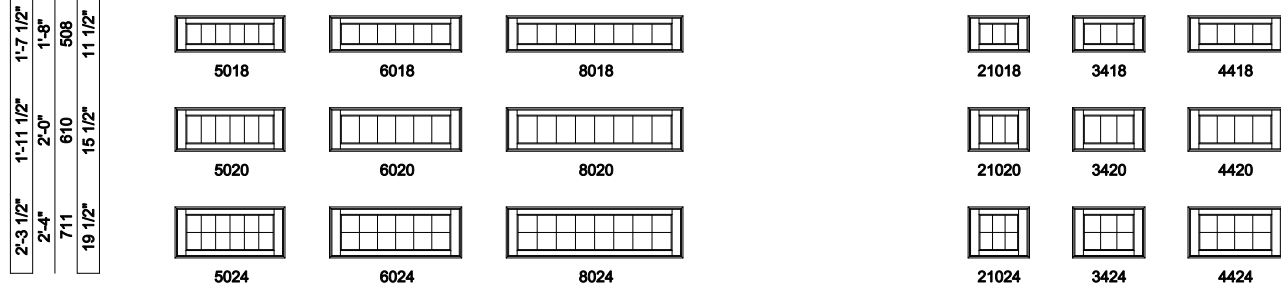

French Sliding Patio Door Transom 1 Panel (8314)

Jamb Dimension	4'-11 1/4"	5'-11 1/4"	7'-11 1/4"	2'-9 1/16"	3'-3 1/16"	4'-3 1/16"
Rough Opening	5'-0"	6'-0"	8'-0"	2'-9 13/16"	3'-3 13/16"	4'-3 13/16"
Metric R.O. (mm)	1524	1829	2438	859	1011	1316
Glass Size	47 1/2"	59 1/2"	83 1/2"	21 5/16"	27 5/16"	39 5/16"

French Sliding Patio Door Transom 2 Panel (8314)

Jamb Dimension	4'-11 1/4"	5'-11 1/4"	7'-11 1/4"
Rough Opening	5'-0"	6'-0"	8'-0"
Metric R.O. (mm)	1524	1829	2438
Glass Size	21 17/32"	27 17/32"	39 17/32"