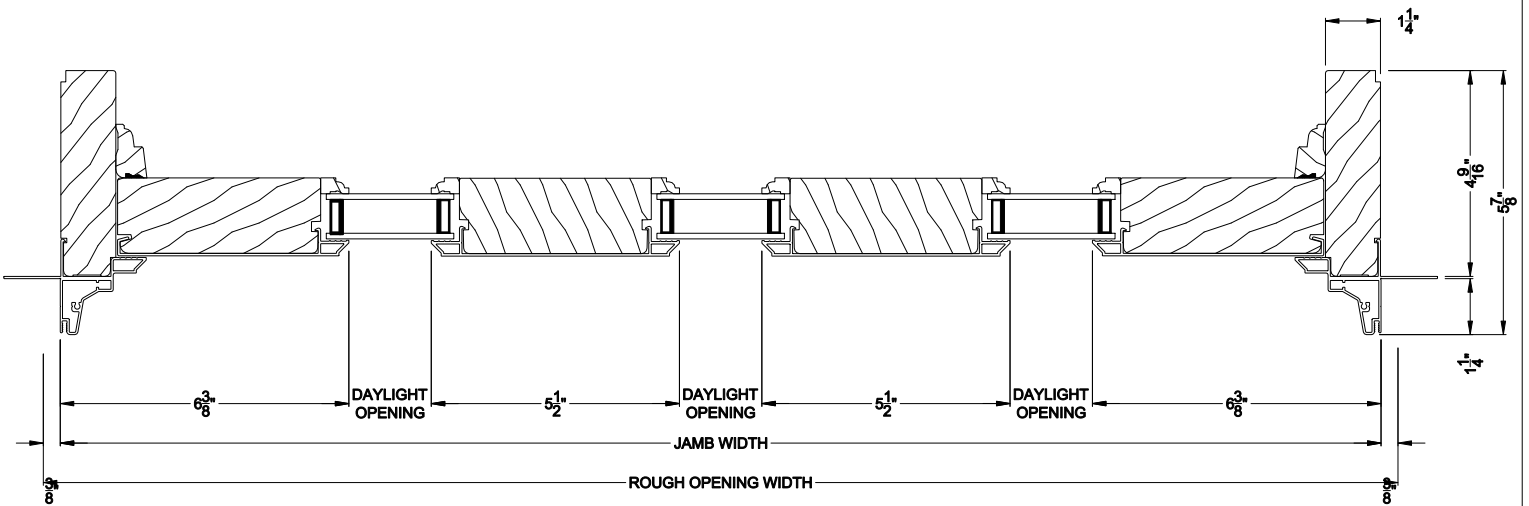

Weather Shield®

Signature Series™

Sliding Door Transom

CROSS SECTION DETAILS

SIGNATURE FRENCH SLIDING DOOR TRANSOM (8314)
Vertical Section

SIGNATURE SLIDING DOOR TRANSOM (8314)
Horizontal Stack Section - Transom stack over French Sliding door

SIGNATURE SLIDING DOOR TRANSOM 1 PANEL (8314)
Horizontal Section

Note: All dimensions are approximate. Weather Shield reserves the right to change specifications without notice.

SIGNATURE FRENCH SLIDING DOOR TRANSOM 2 PANEL (8314)
Horizontal Section

SIGNATURE FRENCH SLIDING DOOR TRANSOM 3 PANEL (8314)
Horizontal Section - Picture units

Note: All dimensions are approximate. Weather Shield reserves the right to change specifications without notice.

Weather Shield®

Note: All dimensions are approximate. Weather Shield reserves the right to change specifications without notice.