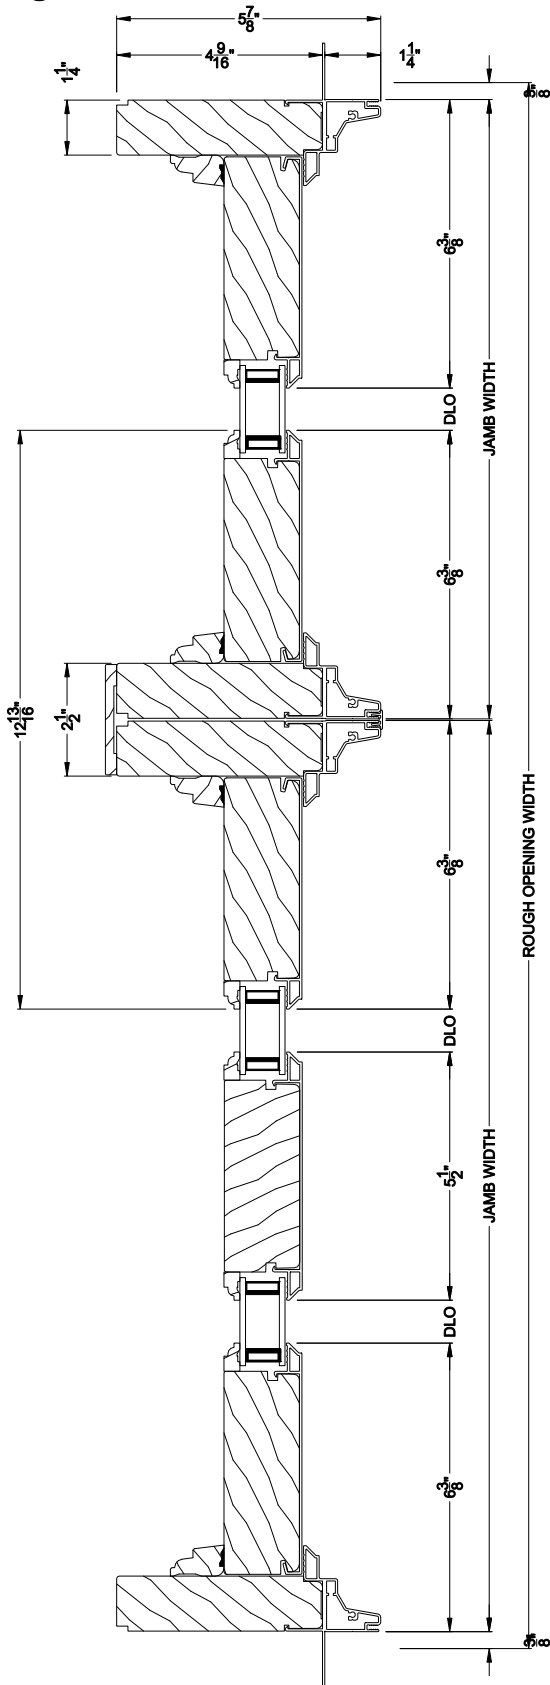

Weather Shield®

Signature Series™

Sliding Door Transom

CROSS SECTION DETAILS