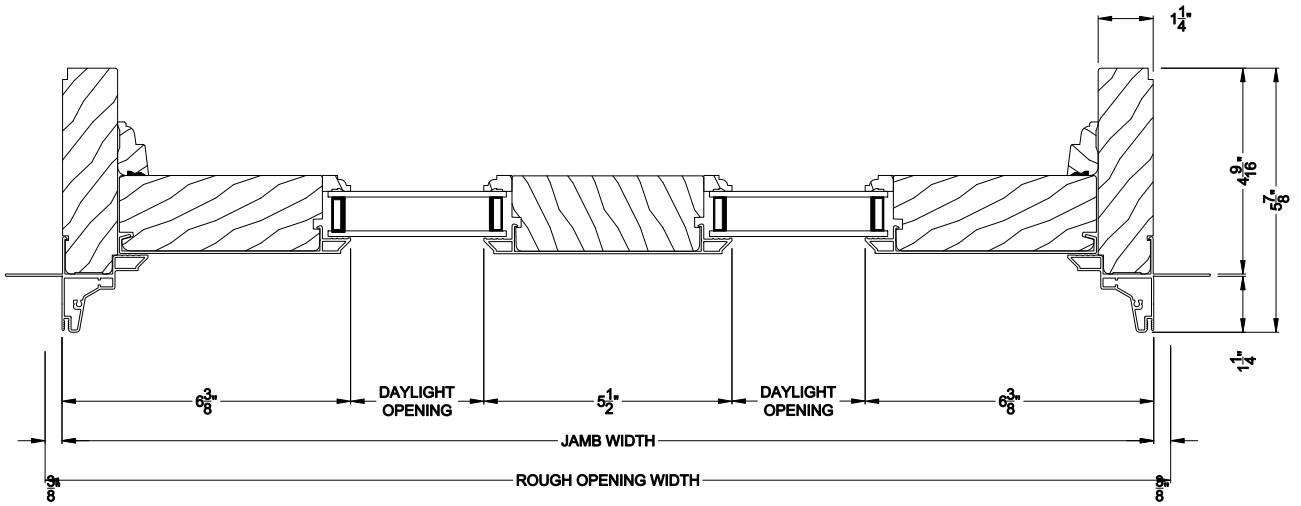

Weather Shield®

Signature Series™

Sliding Door Transom

CROSS SECTION DETAILS

SIGNATURE FRENCH SLIDING DOOR TRANSOM (8314)
Vertical Section

SIGNATURE SLIDING DOOR TRANSOM (8314)
Horizontal Stack Section - Transom stack over French Sliding door

SIGNATURE SLIDING DOOR TRANSOM 1 PANEL (8314)
Horizontal Section

Note: All dimensions are approximate. Weather Shield reserves the right to change specifications without notice.

SIGNATURE FRENCH SLIDING DOOR TRANSOM 2 PANEL (8314)
Horizontal Section

SIGNATURE FRENCH SLIDING DOOR TRANSOM 3 PANEL (8314)
Horizontal Section - Picture units

Note: All dimensions are approximate. Weather Shield reserves the right to change specifications without notice.

Weather Shield®

Note: All dimensions are approximate. Weather Shield reserves the right to change specifications without notice.