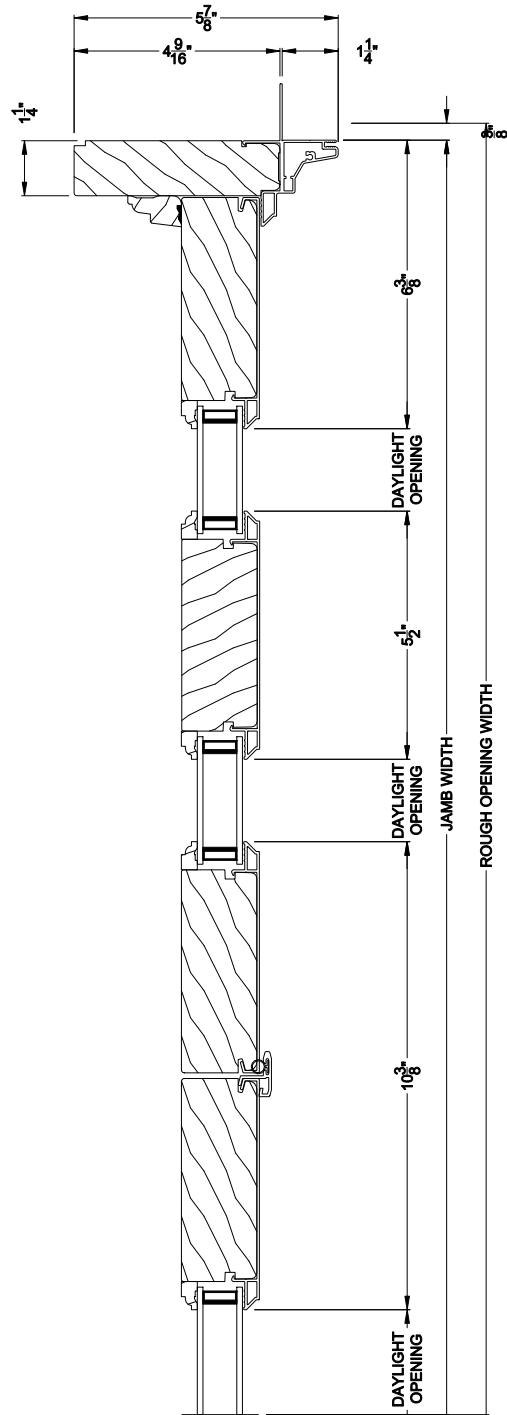

SIGNATURE FRENCH SLIDING DOOR TRANSOM 3 PANEL (8314)
Horizontal Section

SIGNATURE FRENCH SLIDING DOOR TRANSOM 4 PANEL (8314)
Horizontal Section

Note: All dimensions are approximate. Weather Shield reserves the right to change specifications without notice.