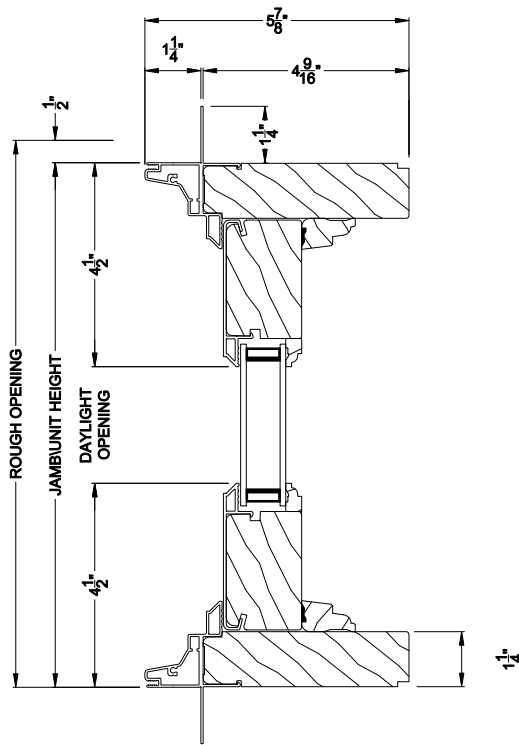

Weather Shield®

Signature Series™

Sliding Door Transom

CROSS SECTION DETAILS

SIGNATURE FRENCH SLIDING DOOR TRANSOM (8314)
Vertical Section

SIGNATURE SLIDING DOOR TRANSOM (8314)
Horizontal Stack Section - Transom stack over French Sliding door

SIGNATURE SLIDING DOOR TRANSOM 1 PANEL (8314)
Horizontal Section

Note: All dimensions are approximate. Weather Shield reserves the right to change specifications without notice.

SIGNATURE FRENCH SLIDING DOOR TRANSOM 2 PANEL (8314)
Horizontal Section

SIGNATURE FRENCH SLIDING DOOR TRANSOM 3 PANEL (8314)
Horizontal Section - Picture units

Note: All dimensions are approximate. Weather Shield reserves the right to change specifications without notice.

Weather Shield®

Note: All dimensions are approximate. Weather Shield reserves the right to change specifications without notice.