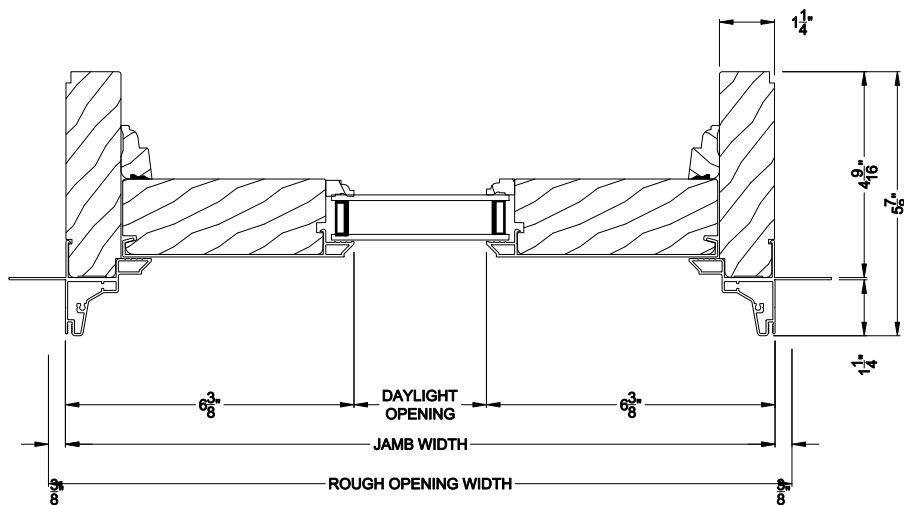

Weather Shield®

Signature Series™

Sliding Door Transom

CROSS SECTION DETAILS

SIGNATURE FRENCH SLIDING DOOR TRANSOM (8314)
Vertical Section

SIGNATURE SLIDING DOOR TRANSOM (8314)
Horizontal Stack Section - Transom stack over French Sliding door

SIGNATURE SLIDING DOOR TRANSOM 1 PANEL (8314)
Horizontal Section

Note: All dimensions are approximate. Weather Shield reserves the right to change specifications without notice.

SIGNATURE FRENCH SLIDING DOOR TRANSOM 2 PANEL (8314)
Horizontal Section

SIGNATURE FRENCH SLIDING DOOR TRANSOM 3 PANEL (8314)
Horizontal Section - Picture units

Note: All dimensions are approximate. Weather Shield reserves the right to change specifications without notice.

Weather Shield®

Note: All dimensions are approximate. Weather Shield reserves the right to change specifications without notice.