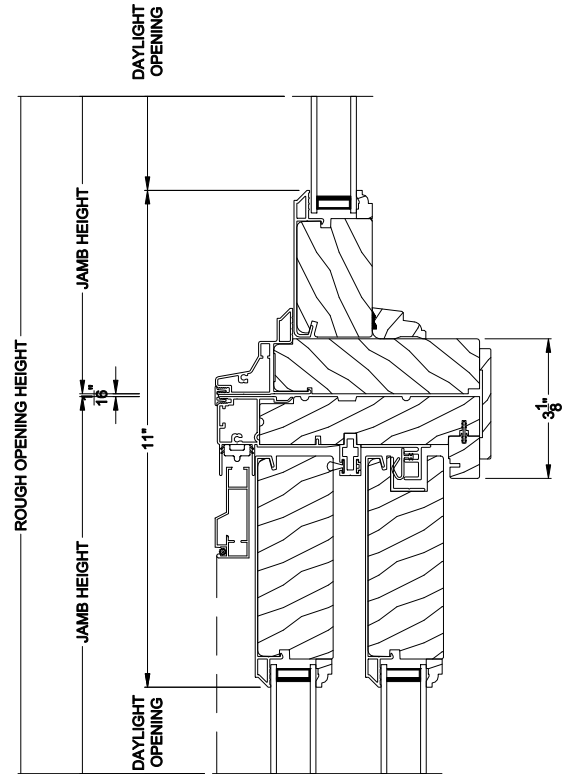

Weather Shield®

Signature Series™

Sliding Door Transom

CROSS SECTION DETAILS

SIGNATURE FRENCH SLIDING DOOR TRANSOM (8314)
Vertical Section

SIGNATURE SLIDING DOOR TRANSOM (8314)
Horizontal Stack Section - Transom stack over French Sliding door

SIGNATURE SLIDING DOOR TRANSOM 1 PANEL (8314)
Horizontal Section

Note: All dimensions are approximate. Weather Shield reserves the right to change specifications without notice.

SIGNATURE FRENCH SLIDING DOOR TRANSOM 2 PANEL (8314)
Horizontal Section

SIGNATURE FRENCH SLIDING DOOR TRANSOM 3 PANEL (8314)
Horizontal Section - Picture units

Note: All dimensions are approximate. Weather Shield reserves the right to change specifications without notice.

Weather Shield®

Note: All dimensions are approximate. Weather Shield reserves the right to change specifications without notice.