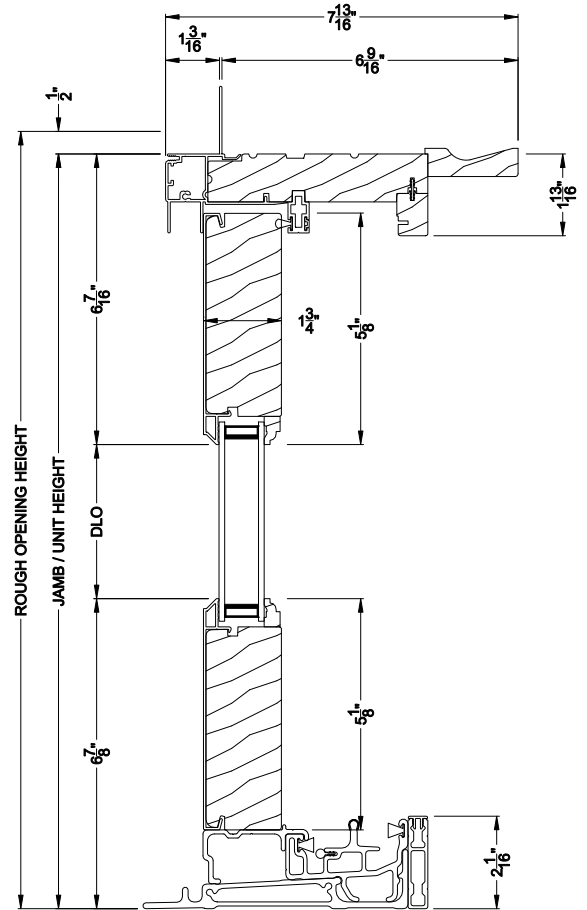

Alternate 7-5/8\"/>

SIGNATURE FRENCH SLIDING PATIO DOOR (8729)
Horizontal Section - Fixed Sidelite

Note: All dimensions are approximate. Weather Shield reserves the right to change specifications without notice.

Weather Shield®

Signature Series™

French Sliding Patio Doors

CROSS SECTION DETAILS

SIGNATURE FRENCH SLIDING PATIO DOOR (8729)
Vertical Section - 6-9/16" Jamb

SIGNATURE FRENCH SLIDING PATIO DOOR (8729)
Vertical Section - Fixed Sidelite - 6-9/16" Jamb

SIGNATURE FRENCH SLIDING PATIO DOOR (8729)
Horizontal Section - 6-9/16" Jamb

Note: All dimensions are approximate. Weather Shield reserves the right to change specifications without notice.

Weather Shield®

Note: All dimensions are approximate. Weather Shield reserves the right to change specifications without notice.