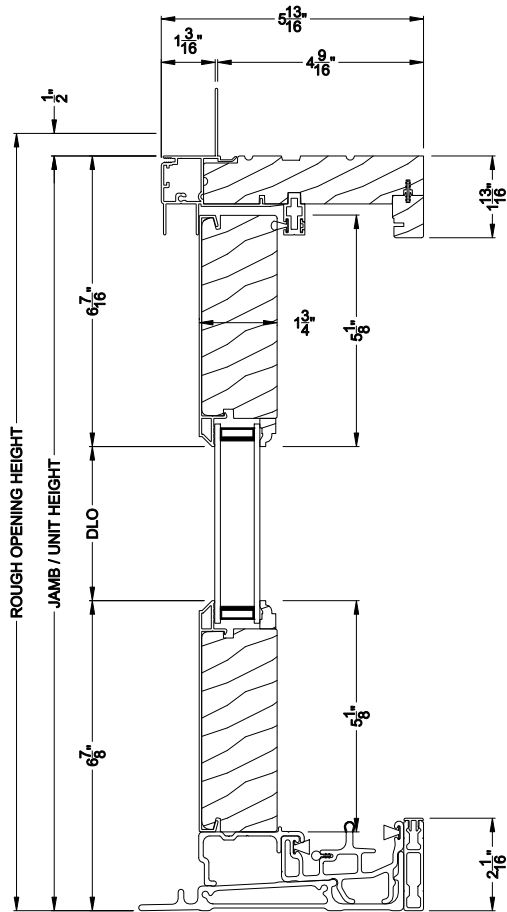

Weather Shield®

Signature Series™

French Sliding Patio Doors

CROSS SECTION DETAILS

SIGNATURE FRENCH SLIDING PATIO DOOR (8729)
Vertical Section

Alternate 7-5/8" Bottom Rail and 2-7/16" riser

SIGNATURE FRENCH SLIDING PATIO DOOR (8729)
Horizontal Section

Note: All dimensions are approximate. Weather Shield reserves the right to change specifications without notice.

Weather Shield®

Signature Series™

French Sliding Patio Doors

CROSS SECTION DETAILS

SIGNATURE FRENCH SLIDING PATIO DOOR (8729)
Vertical Section - Fixed Sidelite

Alternate 7-5/8\"/>

SIGNATURE FRENCH SLIDING PATIO DOOR (8729)
Horizontal Section - Fixed Sidelite

Note: All dimensions are approximate. Weather Shield reserves the right to change specifications without notice.

Note: All dimensions are approximate. Weather Shield reserves the right to change specifications without notice.