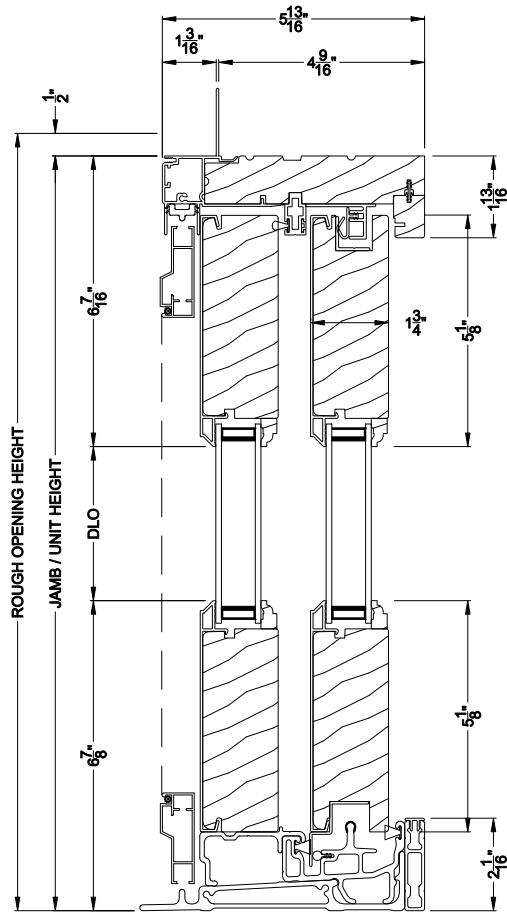

Weather Shield®

Signature Series™

French Sliding Patio Doors

CROSS SECTION DETAILS

SIGNATURE FRENCH SLIDING PATIO DOOR (8729)
Vertical Section

Alternate 7-5/8" Bottom Rail and 2-7/16" riser

SIGNATURE FRENCH SLIDING PATIO DOOR (8729)
Horizontal Section

Note: All dimensions are approximate. Weather Shield reserves the right to change specifications without notice.

Weather Shield®

Signature Series™

French Sliding Patio Doors

CROSS SECTION DETAILS

SIGNATURE FRENCH SLIDING PATIO DOOR (8729)
Vertical Section - Fixed Sidelite

Alternate 7-5/8\"/>

SIGNATURE FRENCH SLIDING PATIO DOOR (8729)
Horizontal Section - Fixed Sidelite

Note: All dimensions are approximate. Weather Shield reserves the right to change specifications without notice.

Note: All dimensions are approximate. Weather Shield reserves the right to change specifications without notice.