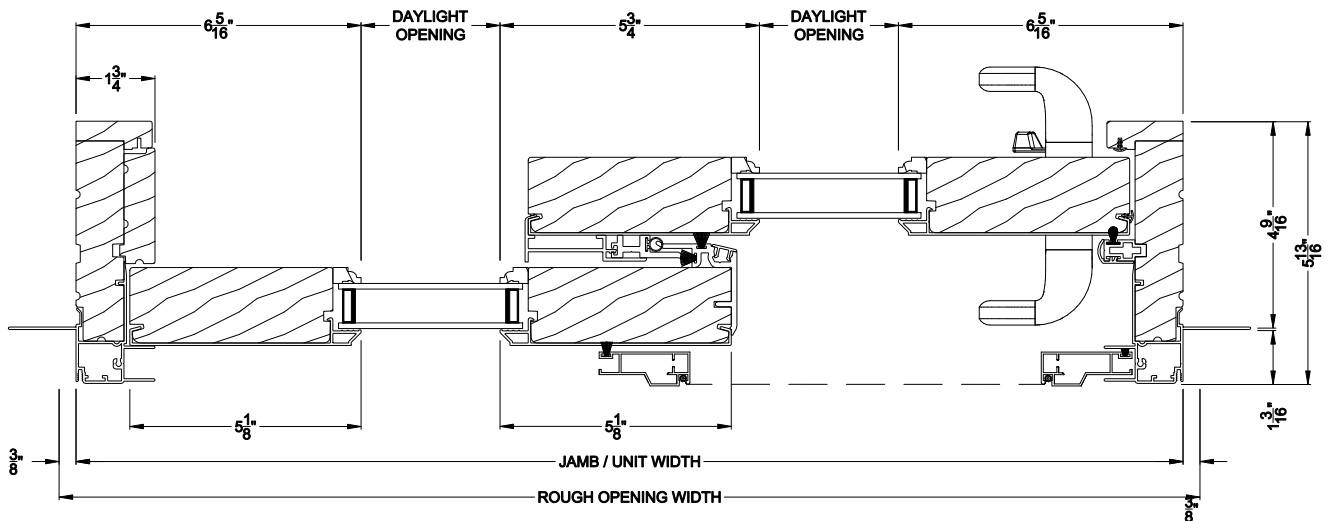

Weather Shield®

Signature Series™

French Sliding Patio Doors

CROSS SECTION DETAILS

SIGNATURE FRENCH SLIDING PATIO DOOR (8729)
Vertical Section

Alternate 7-5/8" Bottom Rail and 2-7/16" riser

SIGNATURE FRENCH SLIDING PATIO DOOR (8729)
Horizontal Section

Note: All dimensions are approximate. Weather Shield reserves the right to change specifications without notice.

Weather Shield®

Signature Series™

French Sliding Patio Doors

CROSS SECTION DETAILS

SIGNATURE FRENCH SLIDING PATIO DOOR (8729)
Vertical Section - Fixed Sidelite

Alternate 7-5/8\"/>

SIGNATURE FRENCH SLIDING PATIO DOOR (8729)
Horizontal Section - Fixed Sidelite

Note: All dimensions are approximate. Weather Shield reserves the right to change specifications without notice.