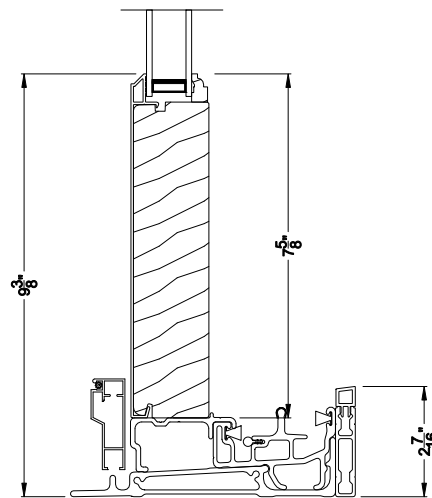

Weather Shield®

Signature Series™

French Sliding Patio Doors

CROSS SECTION DETAILS

SIGNATURE FRENCH SLIDING PATIO DOOR (8729)
Vertical Section

Alternate 7-5/8" Bottom Rail and 2-7/16" riser

SIGNATURE FRENCH SLIDING PATIO DOOR (8729)
Horizontal Section

Note: All dimensions are approximate. Weather Shield reserves the right to change specifications without notice.

Weather Shield®

Signature Series™

French Sliding Patio Doors

CROSS SECTION DETAILS

SIGNATURE FRENCH SLIDING PATIO DOOR (8729)
Vertical Section - Fixed Sidelite

Alternate 7-5/8\"/>

SIGNATURE FRENCH SLIDING PATIO DOOR (8729)
Horizontal Section - Fixed Sidelite

Note: All dimensions are approximate. Weather Shield reserves the right to change specifications without notice.

SIGNATURE FRENCH SLIDING PATIO DOOR (8729)
Horizontal Section - 6-9/16" Jamb

Note: All dimensions are approximate. Weather Shield reserves the right to change specifications without notice.

Weather Shield®