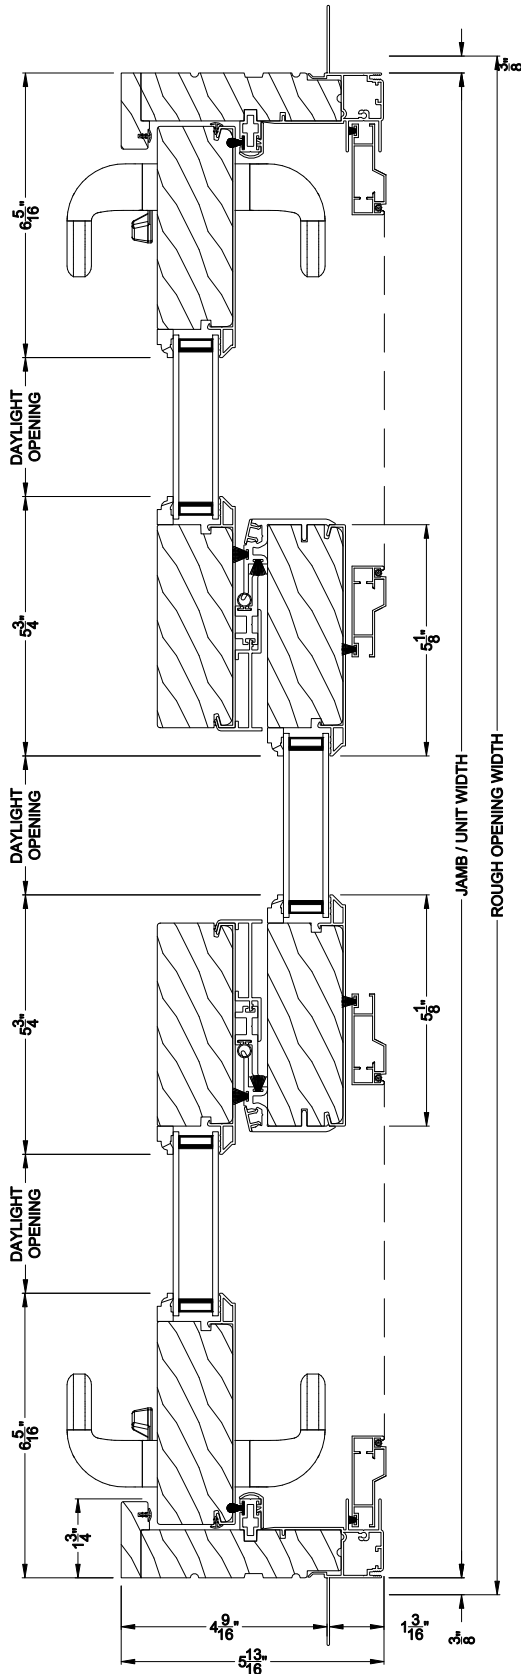

Weather Shield®

Signature Series™

French Sliding Patio Doors

CROSS SECTION DETAILS

SIGNATURE FRENCH SLIDING PATIO DOOR (8729)
Horizontal Section - 3 Panel Door XXX