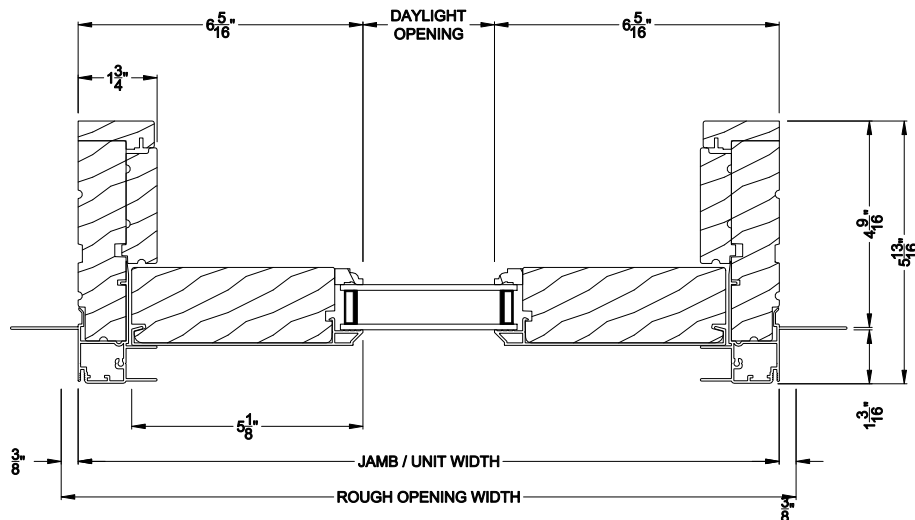

Weather Shield®

Signature Series™

French Sliding Patio Doors

CROSS SECTION DETAILS

SIGNATURE FRENCH SLIDING PATIO DOOR (8729)
Vertical Section

Alternate 7-5/8" Bottom Rail and 2-7/16" riser

SIGNATURE FRENCH SLIDING PATIO DOOR (8729)
Horizontal Section

Note: All dimensions are approximate. Weather Shield reserves the right to change specifications without notice.

Weather Shield®

Signature Series™

French Sliding Patio Doors

CROSS SECTION DETAILS

SIGNATURE FRENCH SLIDING PATIO DOOR (8729)
Vertical Section - Fixed Sidelite

Alternate 7-5/8\"/>

SIGNATURE FRENCH SLIDING PATIO DOOR (8729)
Horizontal Section - Fixed Sidelite

Note: All dimensions are approximate. Weather Shield reserves the right to change specifications without notice.