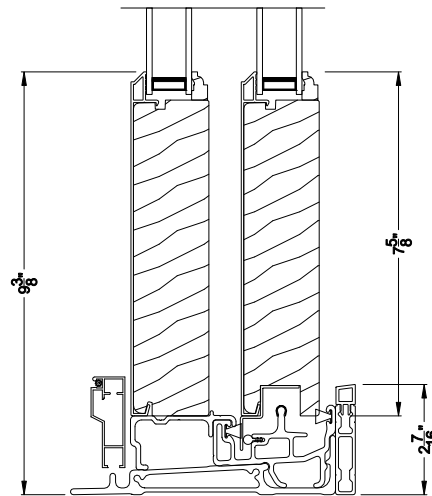

Weather Shield®

Signature Series™

French Sliding Patio Doors

CROSS SECTION DETAILS

SIGNATURE FRENCH SLIDING PATIO DOOR (8729)
Vertical Section

Alternate 7-5/8" Bottom Rail and 2-7/16" riser

SIGNATURE FRENCH SLIDING PATIO DOOR (8729)
Horizontal Section

Note: All dimensions are approximate. Weather Shield reserves the right to change specifications without notice.

Weather Shield®

Signature Series™

French Sliding Patio Doors

CROSS SECTION DETAILS

SIGNATURE FRENCH SLIDING PATIO DOOR (8729)
Vertical Section - Fixed Sidelite

Alternate 7-5/8\"/>

SIGNATURE FRENCH SLIDING PATIO DOOR (8729)
Horizontal Section - Fixed Sidelite

Note: All dimensions are approximate. Weather Shield reserves the right to change specifications without notice.