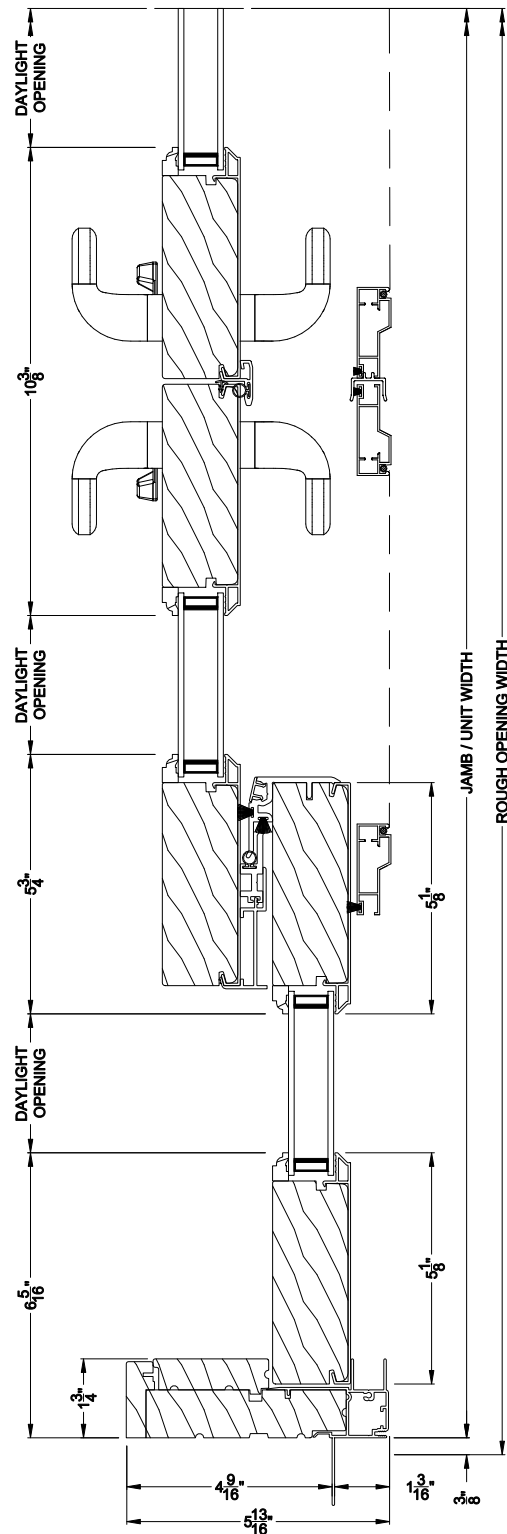

SIGNATURE FRENCH SLIDING PATIO DOOR (8729)
Horizontal Section - 4 Panel Door

Note: All dimensions are approximate. Weather Shield reserves the right to change specifications without notice.