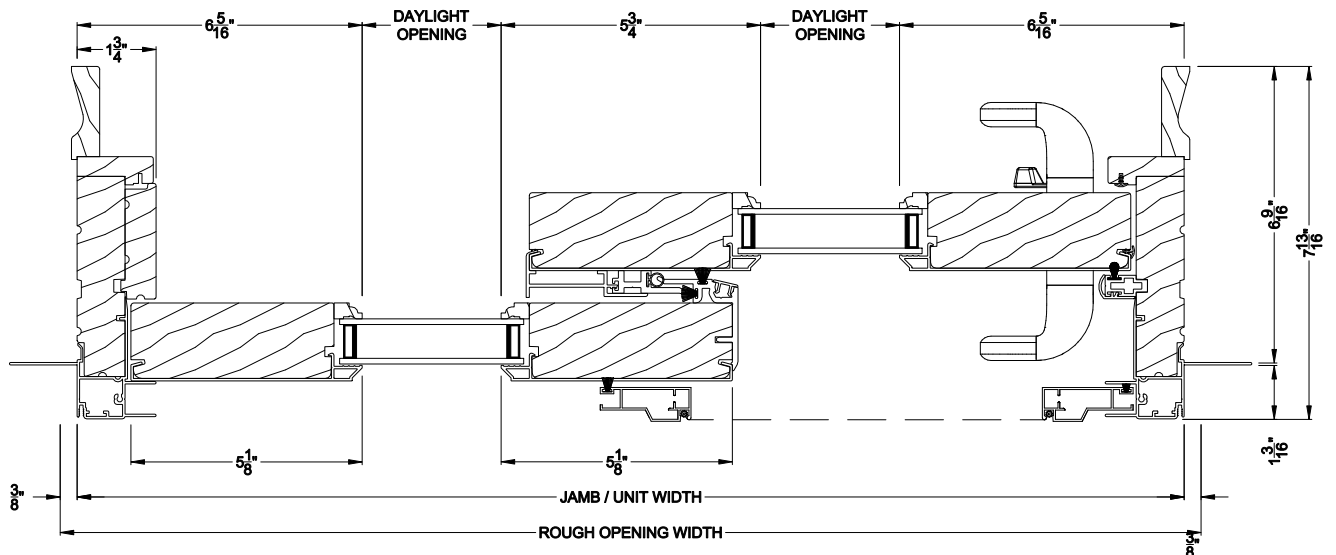

Alternate 7-5/8\"/>

SIGNATURE FRENCH SLIDING PATIO DOOR (8729)
Horizontal Section - Fixed Sidelite

Note: All dimensions are approximate. Weather Shield reserves the right to change specifications without notice.

Weather Shield®

Signature Series™

French Sliding Patio Doors

CROSS SECTION DETAILS

SIGNATURE FRENCH SLIDING PATIO DOOR (8729)
Vertical Section - 6-9/16" Jamb

SIGNATURE FRENCH SLIDING PATIO DOOR (8729)
Vertical Section - Fixed Sidelite - 6-9/16" Jamb

SIGNATURE FRENCH SLIDING PATIO DOOR (8729)
Horizontal Section - 6-9/16" Jamb

Note: All dimensions are approximate. Weather Shield reserves the right to change specifications without notice.

Weather Shield®