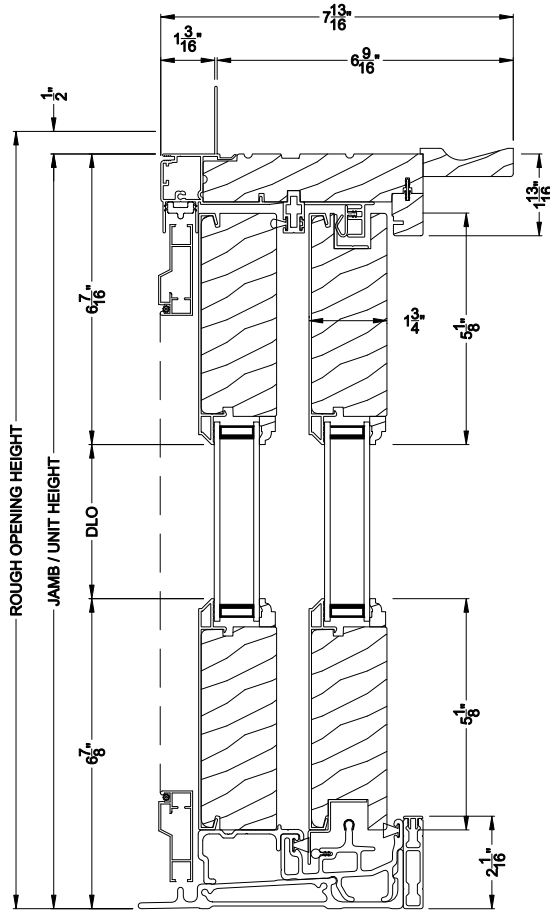

Note: All dimensions are approximate. Weather Shield reserves the right to change specifications without notice.

Weather Shield®

Signature Series™

French Sliding Patio Doors

CROSS SECTION DETAILS

SIGNATURE FRENCH SLIDING PATIO DOOR (8729)
Vertical Section - Fixed Sidelite

Alternate 7-5/8\"/>

SIGNATURE FRENCH SLIDING PATIO DOOR (8729)
Horizontal Section - Fixed Sidelite

Note: All dimensions are approximate. Weather Shield reserves the right to change specifications without notice.

Weather Shield®

Signature Series™

French Sliding Patio Doors

CROSS SECTION DETAILS

SIGNATURE FRENCH SLIDING PATIO DOOR (8729)
Vertical Section - 6-9/16" Jamb

SIGNATURE FRENCH SLIDING PATIO DOOR (8729)
Vertical Section - Fixed Sidelite - 6-9/16" Jamb

SIGNATURE FRENCH SLIDING PATIO DOOR (8729)
Horizontal Section - 6-9/16" Jamb

Note: All dimensions are approximate. Weather Shield reserves the right to change specifications without notice.

Weather Shield®