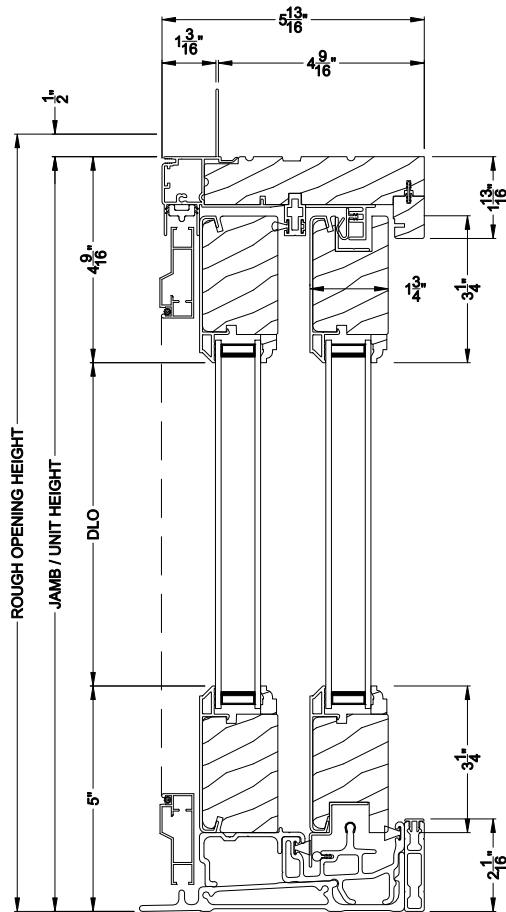

Weather Shield®

Signature Series™

Sliding Patio Doors

CROSS SECTION DETAILS

SIGNATURE SLIDING PATIO DOOR (8730)
Vertical Section

Alternate 5-1/8" Bottom Rail and 2-7/16" riser

SIGNATURE SLIDING PATIO DOOR (8730)
Horizontal Section

Note: All dimensions are approximate. Weather Shield reserves the right to change specifications without notice.

Weather Shield®

Signature Series™

Sliding Patio Doors

CROSS SECTION DETAILS

SIGNATURE SLIDING PATIO DOOR (8730)
Vertical Section - Fixed Sidelite

**Alternate 5-1/8" Bottom Rail
and 2-7/16" riser**

SIGNATURE SLIDING PATIO DOOR (8730)
Horizontal Section - Fixed Sidelite

Note: All dimensions are approximate. Weather Shield reserves the right to change specifications without notice.

SIGNATURE SLIDING PATIO DOOR (8730)
Horizontal Section - 6-9/16" Jamb

Note: All dimensions are approximate. Weather Shield reserves the right to change specifications without notice.

Weather Shield®

Signature Series™