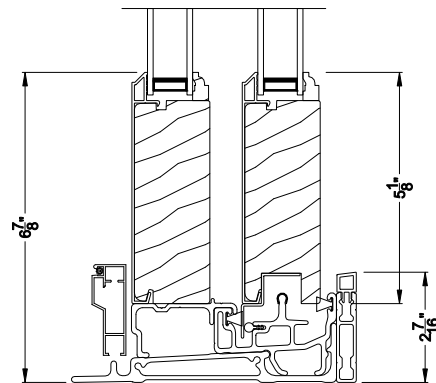

Weather Shield®

Signature Series™

Sliding Patio Doors

CROSS SECTION DETAILS

SIGNATURE SLIDING PATIO DOOR (8730)
Vertical Section

Alternate 5-1/8" Bottom Rail and 2-7/16" riser

SIGNATURE SLIDING PATIO DOOR (8730)
Horizontal Section

Note: All dimensions are approximate. Weather Shield reserves the right to change specifications without notice.

Weather Shield®

Signature Series™

Sliding Patio Doors

CROSS SECTION DETAILS

SIGNATURE SLIDING PATIO DOOR (8730)
Vertical Section - Fixed Sidelite

**Alternate 5-1/8" Bottom Rail
and 2-7/16" riser**

SIGNATURE SLIDING PATIO DOOR (8730)
Horizontal Section - Fixed Sidelite

Note: All dimensions are approximate. Weather Shield reserves the right to change specifications without notice.

SIGNATURE SLIDING PATIO DOOR (8730)
Horizontal Section - 6-9/16" Jamb

Note: All dimensions are approximate. Weather Shield reserves the right to change specifications without notice.

Weather Shield®

Signature Series™