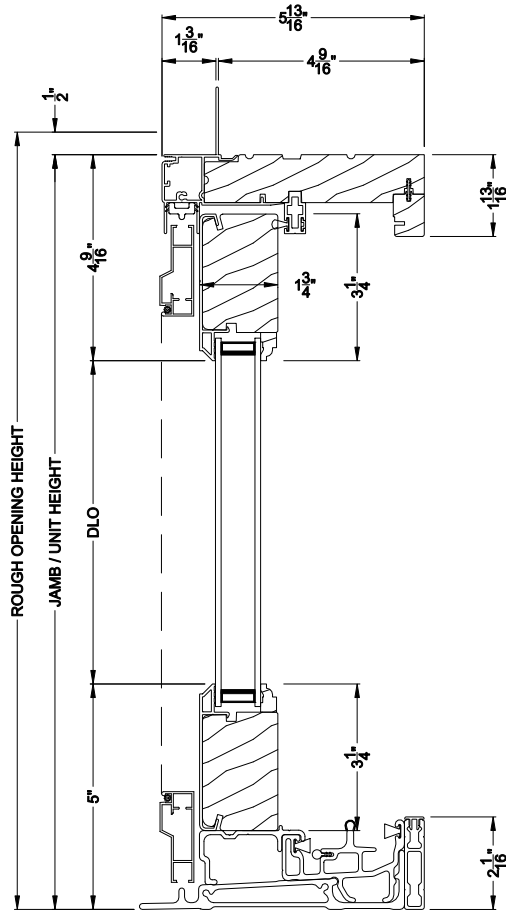

Weather Shield®

Signature Series™

Sliding Patio Doors

CROSS SECTION DETAILS

SIGNATURE SLIDING PATIO DOOR (8730)
Vertical Section

Alternate 5-1/8" Bottom Rail and 2-7/16" riser

SIGNATURE SLIDING PATIO DOOR (8730)
Horizontal Section

Note: All dimensions are approximate. Weather Shield reserves the right to change specifications without notice.

Weather Shield®

Signature Series™

Sliding Patio Doors

CROSS SECTION DETAILS

SIGNATURE SLIDING PATIO DOOR (8730)
Vertical Section - Fixed Sidelite

**Alternate 5-1/8" Bottom Rail
and 2-7/16" riser**

SIGNATURE SLIDING PATIO DOOR (8730)
Horizontal Section - Fixed Sidelite

Note: All dimensions are approximate. Weather Shield reserves the right to change specifications without notice.

SIGNATURE SLIDING PATIO DOOR (8730)
Horizontal Section - 6-9/16" Jamb

Note: All dimensions are approximate. Weather Shield reserves the right to change specifications without notice.

Weather Shield®

Signature Series™