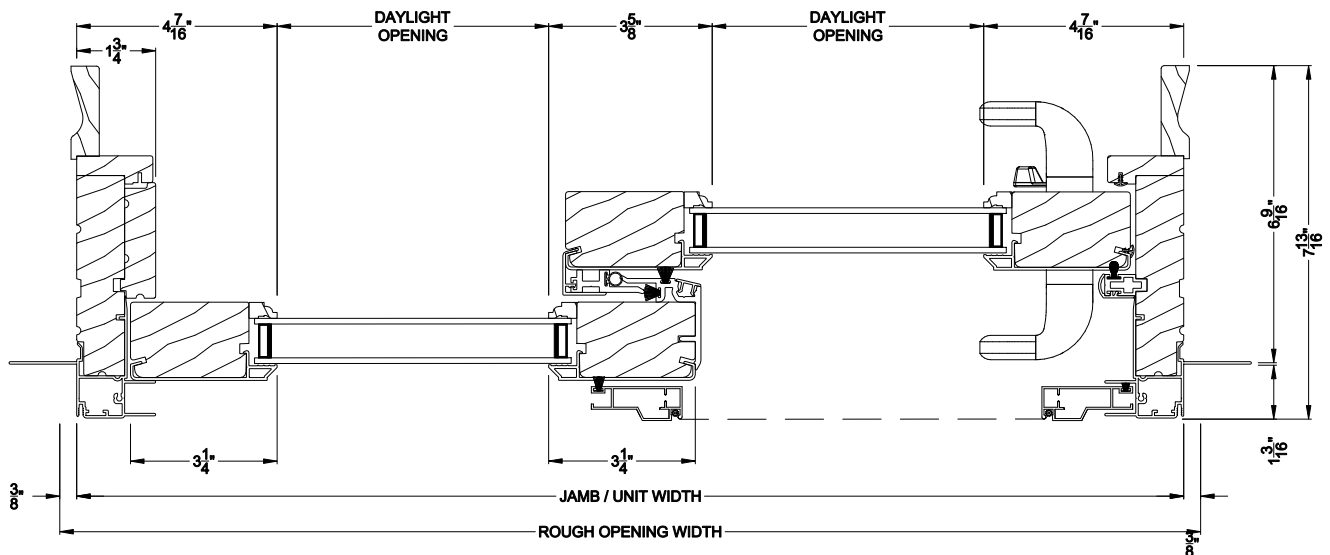

Note: All dimensions are approximate. Weather Shield reserves the right to change specifications without notice.

Weather Shield®

Signature Series™

Sliding Patio Doors

CROSS SECTION DETAILS

SIGNATURE SLIDING PATIO DOOR (8730)
Vertical Section - Fixed Sidelite

**Alternate 5-1/8" Bottom Rail
and 2-7/16" riser**

SIGNATURE SLIDING PATIO DOOR (8730)
Horizontal Section - Fixed Sidelite

Note: All dimensions are approximate. Weather Shield reserves the right to change specifications without notice.

Weather Shield®

Signature Series™

Sliding Patio Doors

CROSS SECTION DETAILS

SIGNATURE SLIDING PATIO DOOR (8730)
Vertical Section - 6-9/16" Jamb

SIGNATURE SLIDING PATIO DOOR (8730)
Vertical Section - Fixed Sidelite - 6-9/16" Jamb

SIGNATURE SLIDING PATIO DOOR (8730)
Horizontal Section - 6-9/16" Jamb

Note: All dimensions are approximate. Weather Shield reserves the right to change specifications without notice.

Weather Shield®

Signature Series™