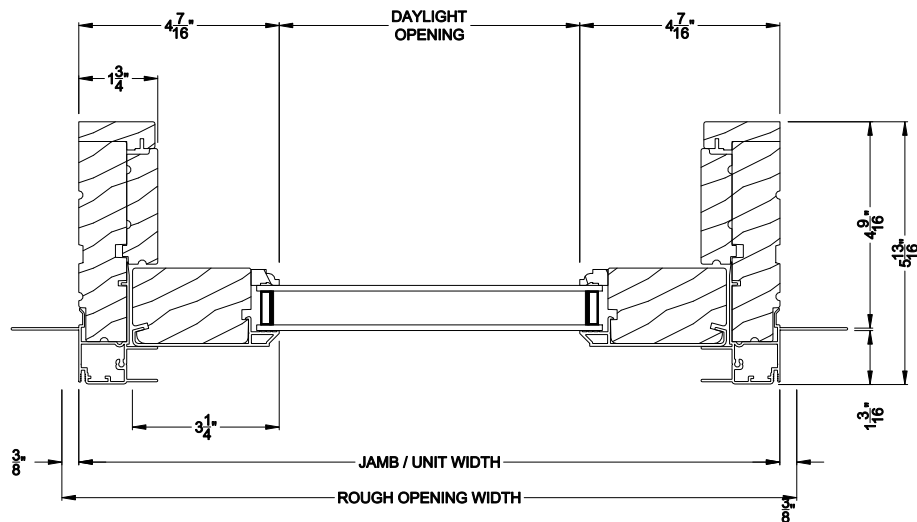

Weather Shield®

Signature Series™

Sliding Patio Doors

CROSS SECTION DETAILS

SIGNATURE SLIDING PATIO DOOR (8730)
Vertical Section

Alternate 5-1/8" Bottom Rail and 2-7/16" riser

SIGNATURE SLIDING PATIO DOOR (8730)
Horizontal Section

Note: All dimensions are approximate. Weather Shield reserves the right to change specifications without notice.

Weather Shield®

Signature Series™

Sliding Patio Doors

CROSS SECTION DETAILS

SIGNATURE SLIDING PATIO DOOR (8730)
Vertical Section - Fixed Sidelite

**Alternate 5-1/8" Bottom Rail
and 2-7/16" riser**

SIGNATURE SLIDING PATIO DOOR (8730)
Horizontal Section - Fixed Sidelite

Note: All dimensions are approximate. Weather Shield reserves the right to change specifications without notice.

Weather Shield®

Signature Series™

Sliding Patio Doors

CROSS SECTION DETAILS

SIGNATURE SLIDING PATIO DOOR (8730)
Vertical Section - 6-9/16" Jamb

SIGNATURE SLIDING PATIO DOOR (8730)
Vertical Section - Fixed Sidelite - 6-9/16" Jamb