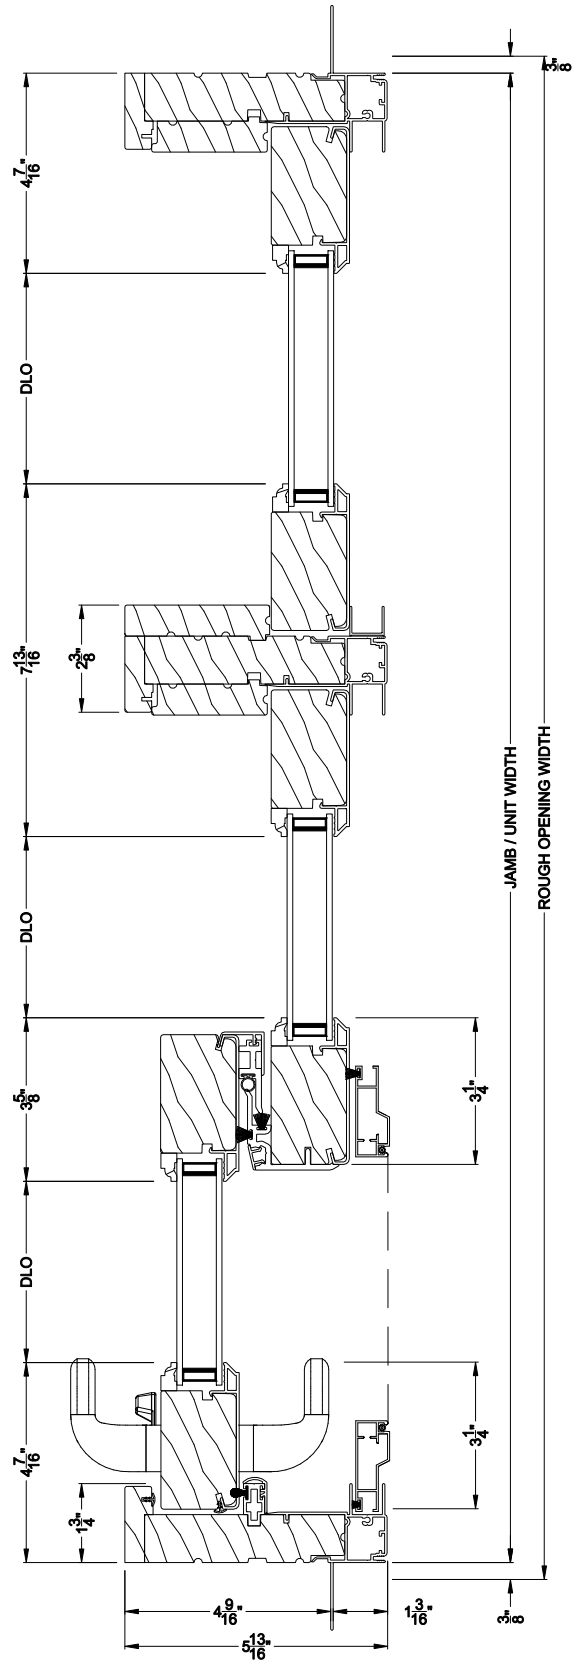

SIGNATURE SLIDING PATIO DOOR (8730)
Horizontal Section - 3 Panel Door OXS

SIGNATURE SLIDING PATIO DOOR (8730)
Horizontal Section - 3 Panel Door XOS

Note: All dimensions are approximate. Weather Shield reserves the right to change specifications without notice.