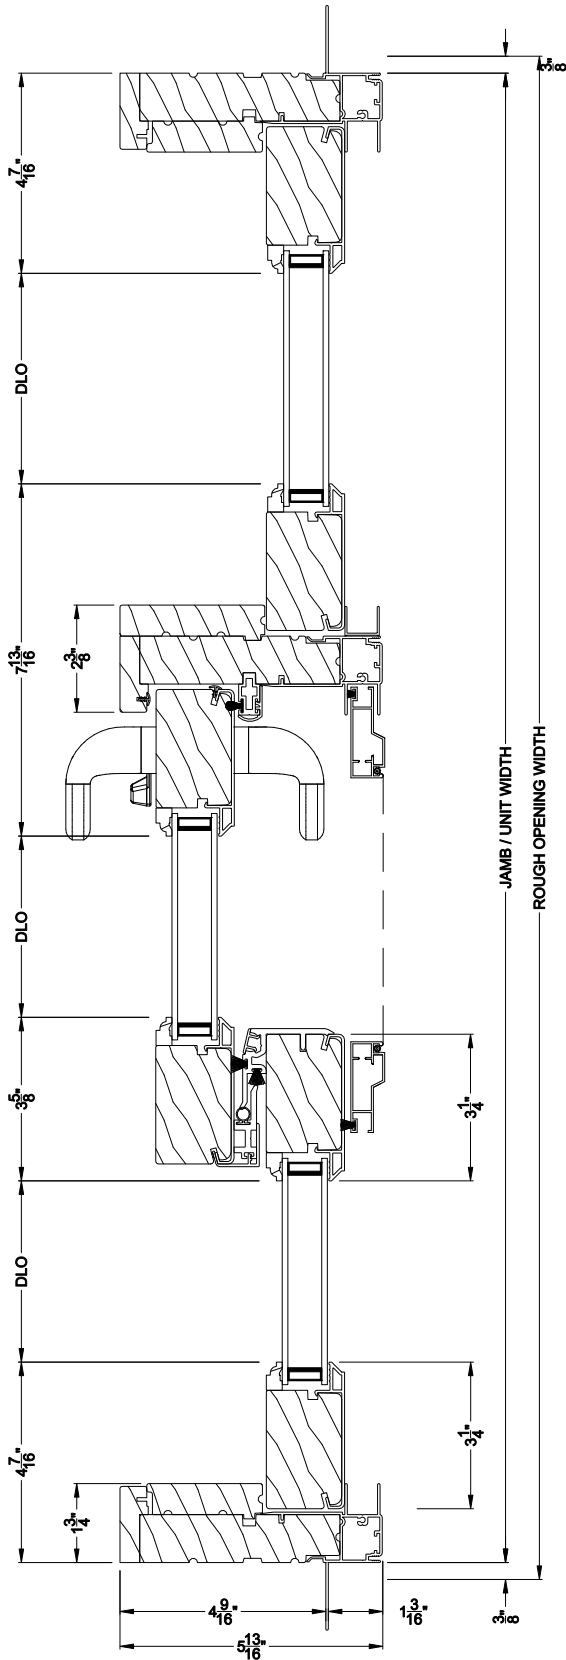

SIGNATURE SLIDING PATIO DOOR (8730)
Horizontal Section - 6-9/16" Jamb

Weather Shield®

Signature Series™

Sliding Patio Doors

CROSS SECTION DETAILS

SIGNATURE SLIDING PATIO DOOR (8730)
Horizontal Section - 3 Panel Door OXS