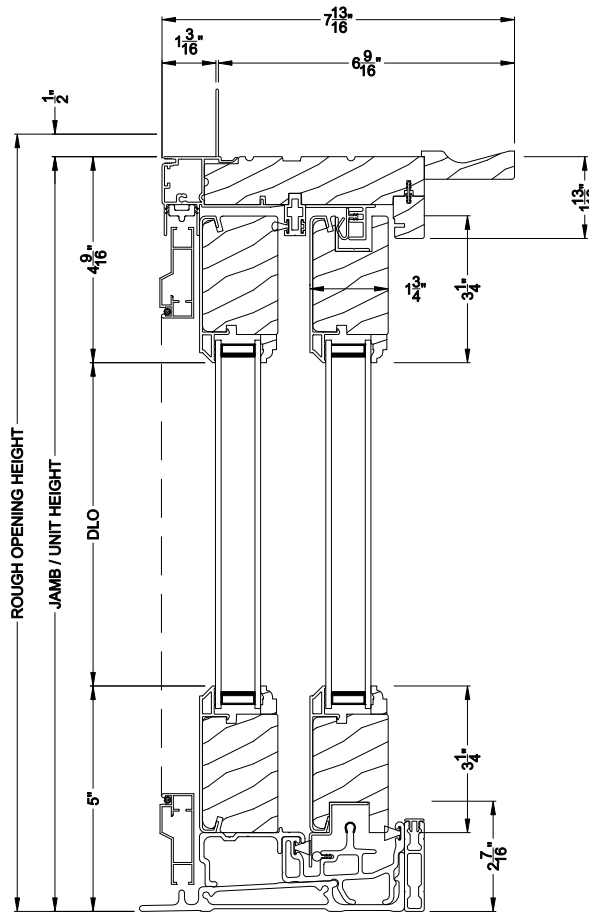

Weather Shield®

Signature Series™

Sliding Patio Doors

CROSS SECTION DETAILS

SIGNATURE SLIDING PATIO DOOR (8730)
Vertical Section

Alternate 5-1/8" Bottom Rail and 2-7/16" riser

SIGNATURE SLIDING PATIO DOOR (8730)
Horizontal Section

**Alternate 5-1/8" Bottom Rail
and 2-7/16" riser**

SIGNATURE SLIDING PATIO DOOR (8730)
Horizontal Section - Fixed Sidelite

Note: All dimensions are approximate. Weather Shield reserves the right to change specifications without notice.

Weather Shield®

Signature Series™

Sliding Patio Doors

CROSS SECTION DETAILS

SIGNATURE SLIDING PATIO DOOR (8730)
Vertical Section - 6-9/16" Jamb

SIGNATURE SLIDING PATIO DOOR (8730)
Vertical Section - Fixed Sidelite - 6-9/16" Jamb

SIGNATURE SLIDING PATIO DOOR (8730)
Horizontal Section - 6-9/16" Jamb

Note: All dimensions are approximate. Weather Shield reserves the right to change specifications without notice.

Weather Shield®

Signature Series™