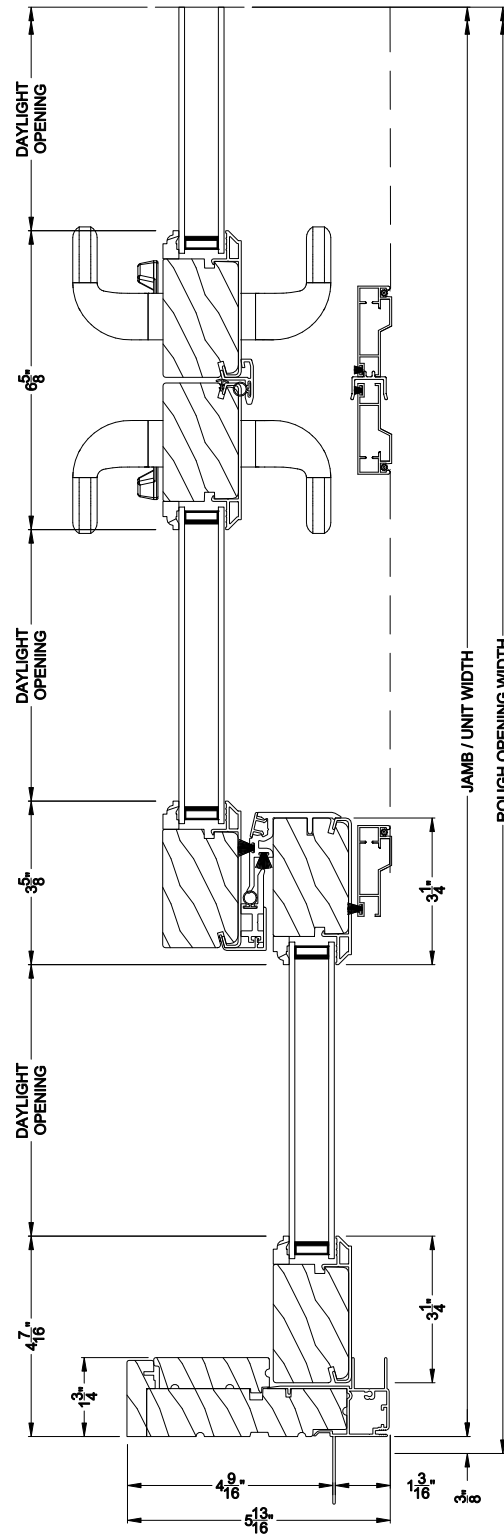

SIGNATURE SLIDING PATIO DOOR (8730)
Horizontal Section - 4 Panel Door

Note: All dimensions are approximate. Weather Shield reserves the right to change specifications without notice.