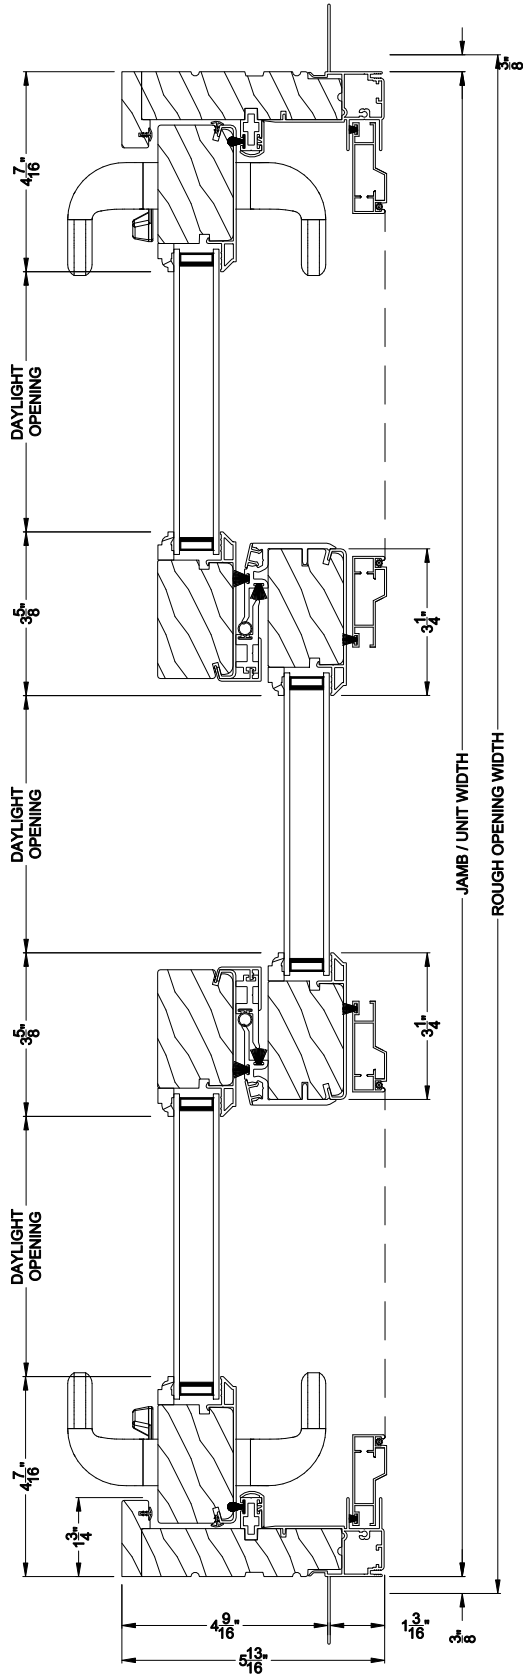

Weather Shield®

Signature Series™

Sliding Patio Doors

CROSS SECTION DETAILS

SIGNATURE SLIDING PATIO DOOR (8730)
Horizontal Section - 3 Panel Door XXX