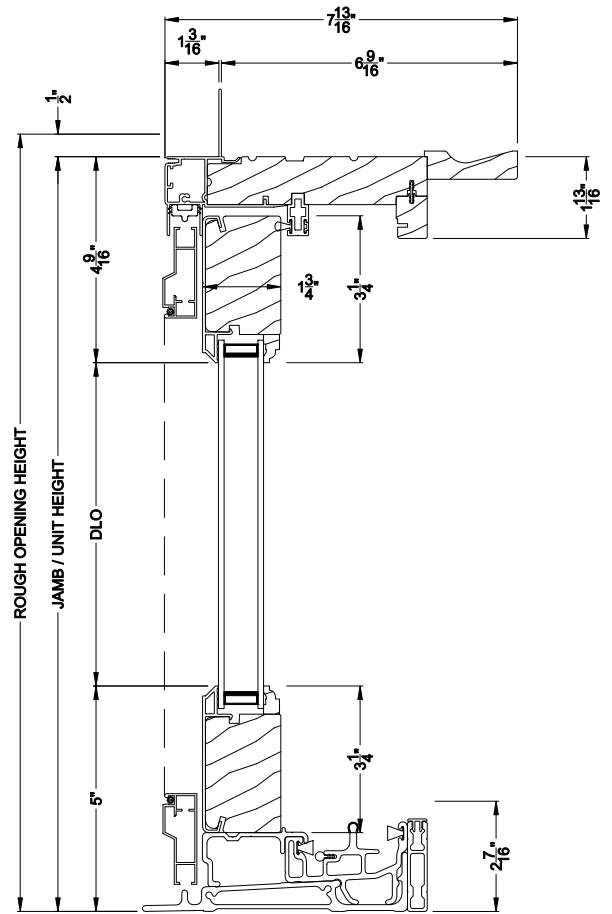

Note: All dimensions are approximate. Weather Shield reserves the right to change specifications without notice.

Weather Shield®

Signature Series™

Sliding Patio Doors

CROSS SECTION DETAILS

SIGNATURE SLIDING PATIO DOOR (8730)
Vertical Section - Fixed Sidelite

**Alternate 5-1/8" Bottom Rail
and 2-7/16" riser**

SIGNATURE SLIDING PATIO DOOR (8730)
Horizontal Section - Fixed Sidelite

Note: All dimensions are approximate. Weather Shield reserves the right to change specifications without notice.

Weather Shield®

Signature Series™

Sliding Patio Doors

CROSS SECTION DETAILS

SIGNATURE SLIDING PATIO DOOR (8730)
Vertical Section - 6-9/16" Jamb

SIGNATURE SLIDING PATIO DOOR (8730)
Vertical Section - Fixed Sidelite - 6-9/16" Jamb

SIGNATURE SLIDING PATIO DOOR (8730)
Horizontal Section - 6-9/16" Jamb

Note: All dimensions are approximate. Weather Shield reserves the right to change specifications without notice.

Weather Shield®

Signature Series™