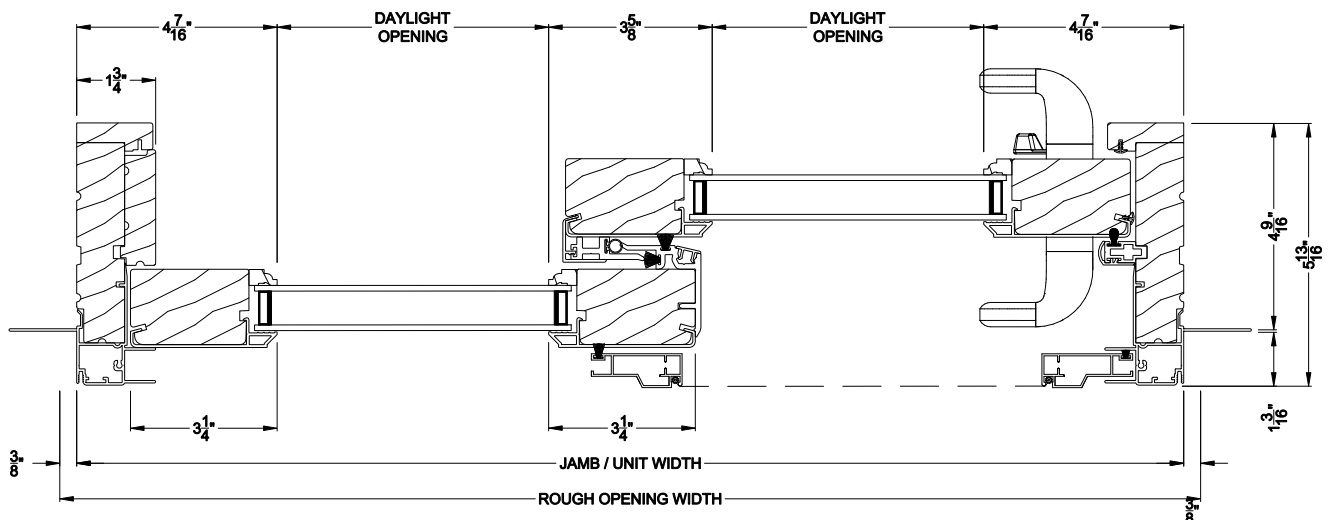

Weather Shield®

Signature Series™

Sliding Patio Doors

CROSS SECTION DETAILS

SIGNATURE SLIDING PATIO DOOR (8730)
Vertical Section

Alternate 5-1/8" Bottom Rail and 2-7/16" riser

SIGNATURE SLIDING PATIO DOOR (8730)
Horizontal Section

Note: All dimensions are approximate. Weather Shield reserves the right to change specifications without notice.

Weather Shield®

Signature Series™

Sliding Patio Doors

CROSS SECTION DETAILS

SIGNATURE SLIDING PATIO DOOR (8730)
Vertical Section - Fixed Sidelite

**Alternate 5-1/8" Bottom Rail
and 2-7/16" riser**

SIGNATURE SLIDING PATIO DOOR (8730)
Horizontal Section - Fixed Sidelite

Note: All dimensions are approximate. Weather Shield reserves the right to change specifications without notice.

Weather Shield®

Signature Series™

Sliding Patio Doors

CROSS SECTION DETAILS

SIGNATURE SLIDING PATIO DOOR (8730)
Vertical Section - 6-9/16" Jamb

SIGNATURE SLIDING PATIO DOOR (8730)
Vertical Section - Fixed Sidelite - 6-9/16" Jamb