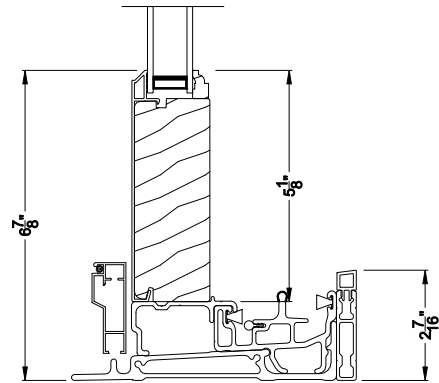

Weather Shield®

Signature Series™

Sliding Patio Doors

CROSS SECTION DETAILS

SIGNATURE SLIDING PATIO DOOR (8730)
Vertical Section

Alternate 5-1/8" Bottom Rail and 2-7/16" riser

SIGNATURE SLIDING PATIO DOOR (8730)
Horizontal Section

Note: All dimensions are approximate. Weather Shield reserves the right to change specifications without notice.

Weather Shield®

Signature Series™

Sliding Patio Doors

CROSS SECTION DETAILS

SIGNATURE SLIDING PATIO DOOR (8730)
Vertical Section - Fixed Sidelite

**Alternate 5-1/8" Bottom Rail
and 2-7/16" riser**

SIGNATURE SLIDING PATIO DOOR (8730)
Horizontal Section - Fixed Sidelite

Note: All dimensions are approximate. Weather Shield reserves the right to change specifications without notice.

Weather Shield®

Signature Series™

Sliding Patio Doors

CROSS SECTION DETAILS

SIGNATURE SLIDING PATIO DOOR (8730)
Vertical Section - 6-9/16" Jamb

SIGNATURE SLIDING PATIO DOOR (8730)
Vertical Section - Fixed Sidelite - 6-9/16" Jamb