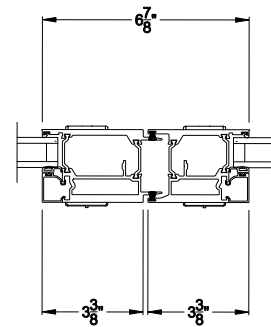

VUE COLLECTION MULTI-SLIDE WINDOW (4701)
Vertical Section - with T-track sill - 1 or Bi-parting 2 Panel Door

Square Bead ES Glass Square Bead Beveled Bead Narrow Bead

VUE COLLECTION MULTI-SLIDE WINDOW (4701)
Vertical Section - with Drainage T-track sill - 1 or Bi-parting 2 Panel Door

Note: All dimensions are approximate. Weather Shield reserves the right to change specifications without notice.

Weather Shield™

VUE Collection

Multi-Slide Windows

CROSS SECTION DETAILS

VUE COLLECTION MULTI-SLIDE WINDOW (4701)
Horizontal Section - Bi-parting stiles

VUE COLLECTION MULTI-SLIDE WINDOW (4701)
Horizontal Pocket Section - 1 or Bi-parting 2 Panel Window

Square Bead

Beveled Bead

Narrow Bead

ES Glass Square Bead

Note: All dimensions are approximate. Weather Shield reserves the right to change specifications without notice.