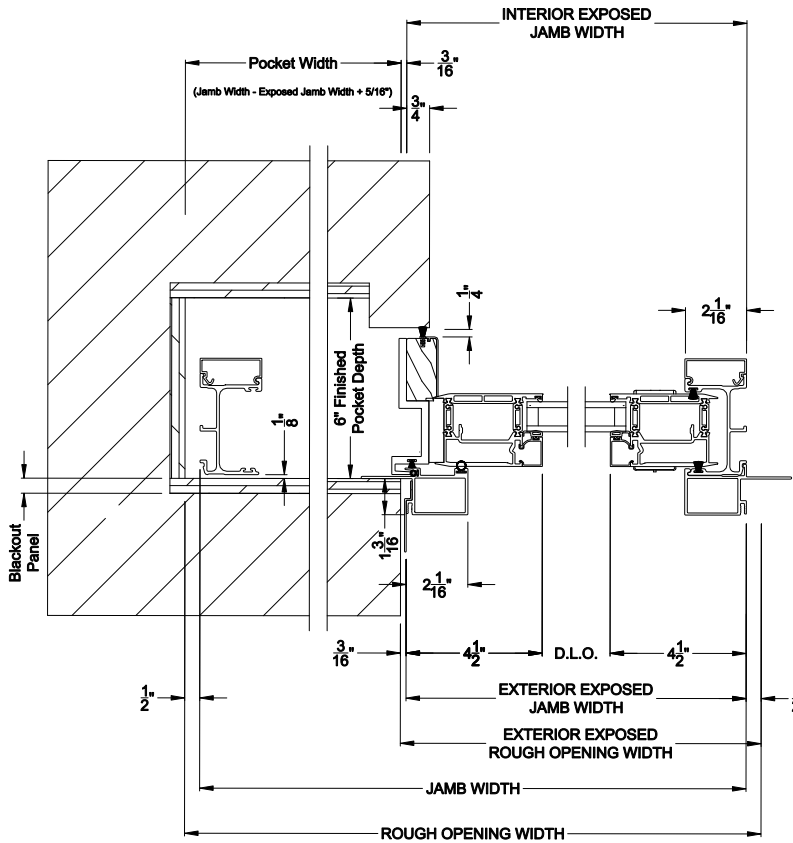

Weather Shield™

VUE Collection

Multi-Slide Windows

CROSS SECTION DETAILS

VUE COLLECTION MULTI-SLIDE WINDOW (4701)
Vertical Section - with Sill Riser - 1 or Bi-parting 2 Panel Door

VUE COLLECTION MULTI-SLIDE WINDOW (4701)
Vertical Section - Standard Sill - 1 or Bi-parting 2 Panel Door

VUE COLLECTION MULTI-SLIDE WINDOW (4701)
Vertical Section - with T-track sill - 1 or Bi-parting 2 Panel Door

Square Bead ES Glass Square Bead Beveled Bead Narrow Bead

VUE COLLECTION MULTI-SLIDE WINDOW (4701)
Vertical Section - with Drainage T-track sill - 1 or Bi-parting 2 Panel Door

Note: All dimensions are approximate. Weather Shield reserves the right to change specifications without notice.

Weather Shield™

VUE Collection

Multi-Slide Windows

CROSS SECTION DETAILS

VUE COLLECTION MULTI-SLIDE WINDOW (4701)
Horizontal Section - Bi-parting stiles

VUE COLLECTION MULTI-SLIDE WINDOW (4701)
Horizontal Pocket Section - 1 or Bi-parting 2 Panel Window

Square Bead

Beveled Bead

Narrow Bead

ES Glass Square Bead

Note: All dimensions are approximate. Weather Shield reserves the right to change specifications without notice.