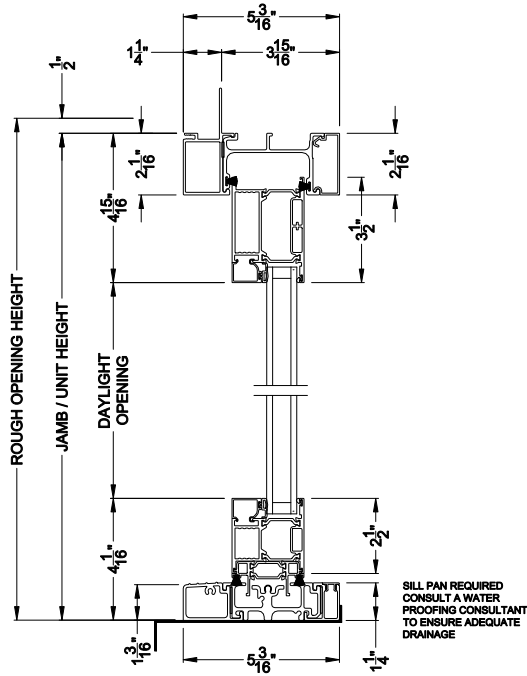

Weather Shield™

VUE Collection

Multi-Slide Windows

CROSS SECTION DETAILS

VUE COLLECTION MULTI-SLIDE WINDOW (4701)
Vertical Section - with Sill Riser - 1 or Bi-parting 2 Panel Door

VUE COLLECTION MULTI-SLIDE WINDOW (4701)
Vertical Section - Standard Sill - 1 or Bi-parting 2 Panel Door

VUE COLLECTION MULTI-SLIDE WINDOW (4701)
Vertical Section - with T-track sill - 1 or Bi-parting 2 Panel Door

Square Bead ES Glass Square Bead Beveled Bead Narrow Bead

VUE COLLECTION MULTI-SLIDE WINDOW (4701)
Vertical Section - with Drainage T-track sill - 1 or Bi-parting 2 Panel Door

Note: All dimensions are approximate. Weather Shield reserves the right to change specifications without notice.

Weather Shield™

VUE Collection

Multi-Slide Windows

CROSS SECTION DETAILS

VUE COLLECTION MULTI-SLIDE WINDOW (4701)
Horizontal Section - Bi-parting stiles

VUE COLLECTION MULTI-SLIDE WINDOW (4701)
Horizontal Pocket Section - 1 or Bi-parting 2 Panel Window

Square Bead

Beveled Bead

Narrow Bead

ES Glass Square Bead

Note: All dimensions are approximate. Weather Shield reserves the right to change specifications without notice.