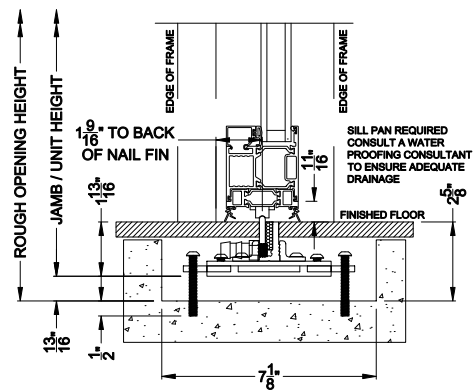

Weather Shield™

VUE Collection

Multi-Slide Windows

CROSS SECTION DETAILS

VUE COLLECTION MULTI-SLIDE WINDOW (4701)
Vertical Section - with Sill Riser - 1 or Bi-parting 2 Panel Door

VUE COLLECTION MULTI-SLIDE WINDOW (4701)
Vertical Section - Standard Sill - 1 or Bi-parting 2 Panel Door

VUE COLLECTION MULTI-SLIDE WINDOW (4701)
Vertical Section - with T-track sill - 1 or Bi-parting 2 Panel Door

Square Bead ES Glass Square Bead Beveled Bead Narrow Bead

VUE COLLECTION MULTI-SLIDE WINDOW (4701)
Vertical Section - with Drainage T-track sill - 1 or Bi-parting 2 Panel Door

Note: All dimensions are approximate. Weather Shield reserves the right to change specifications without notice.

Weather Shield™

VUE Collection

Multi-Slide Windows

CROSS SECTION DETAILS

VUE COLLECTION MULTI-SLIDE WINDOW (4701)
Horizontal Section - Bi-parting stiles