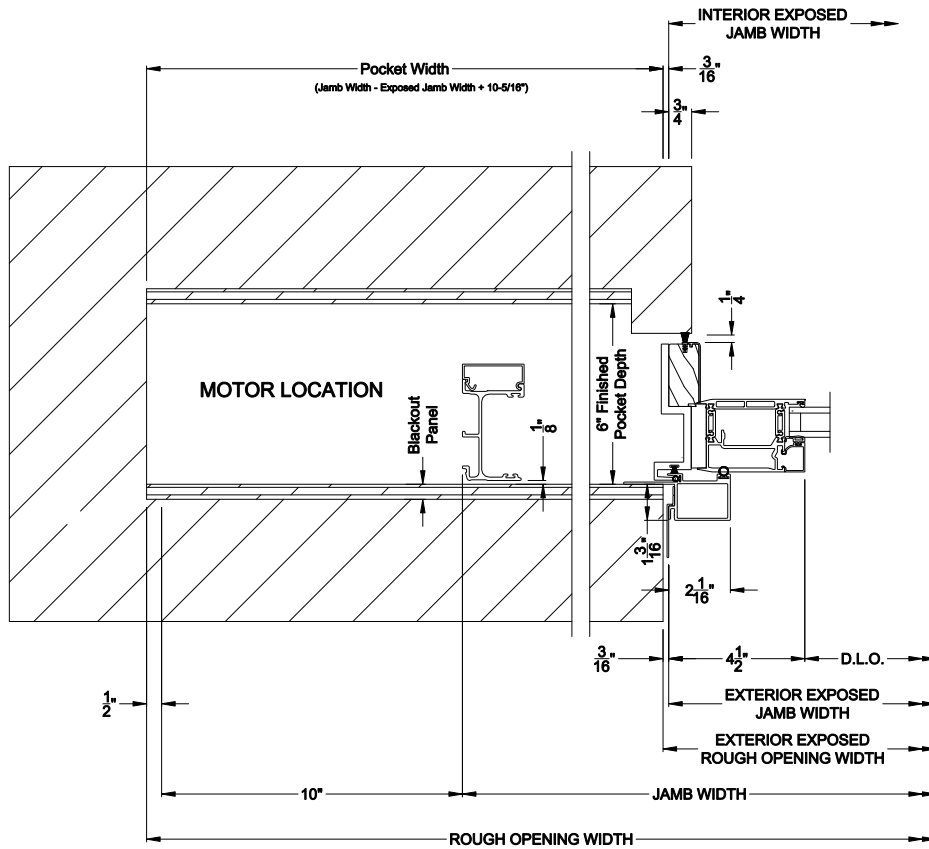

Note: All dimensions are approximate. Weather Shield reserves the right to change specifications without notice.

Weather Shield™

VUE Collection

Multi-Slide Windows

CROSS SECTION DETAILS

VUE COLLECTION MULTI-SLIDE WINDOW (4701)
Horizontal Section - Bi-parting stiles

VUE COLLECTION MULTI-SLIDE WINDOW (4701)
Horizontal Pocket Section - 1 or Bi-parting 2 Panel Window

Square Bead

Beveled Bead

Narrow Bead

ES Glass Square Bead

Note: All dimensions are approximate. Weather Shield reserves the right to change specifications without notice.

VUE COLLECTION MULTI-SLIDE WINDOW (4701)
 Horizontal Motorized Pocket Section - 1 or Bi-parting 2 Panel Window

Note: All dimensions are approximate. Weather Shield reserves the right to change specifications without notice.