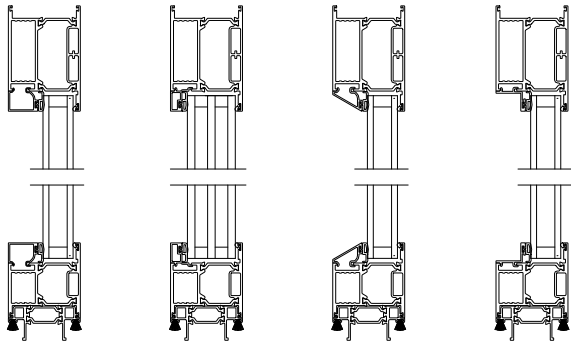

Weather Shield™

VUE Collection

Multi-Slide Windows

CROSS SECTION DETAILS

VUE COLLECTION MULTI-SLIDE WINDOW (4701)
Vertical Section - with Sill Riser - 1 or Bi-parting 2 Panel Door

VUE COLLECTION MULTI-SLIDE WINDOW (4701)
Vertical Section - Standard Sill - 1 or Bi-parting 2 Panel Door

VUE COLLECTION MULTI-SLIDE WINDOW (4701)
Vertical Section - with T-track sill - 1 or Bi-parting 2 Panel Door

Square Bead ES Glass Square Bead Beveled Bead Narrow Bead

VUE COLLECTION MULTI-SLIDE WINDOW (4701)
Vertical Section - with Drainage T-track sill - 1 or Bi-parting 2 Panel Door

Note: All dimensions are approximate. Weather Shield reserves the right to change specifications without notice.

Weather Shield™

VUE Collection

Multi-Slide Windows

CROSS SECTION DETAILS

VUE COLLECTION MULTI-SLIDE WINDOW (4701)
Horizontal Section - Bi-parting stiles

VUE COLLECTION MULTI-SLIDE WINDOW (4701)
Horizontal Pocket Section - 1 or Bi-parting 2 Panel Window

Square Bead

Beveled Bead

Narrow Bead

ES Glass Square Bead

Note: All dimensions are approximate. Weather Shield reserves the right to change specifications without notice.