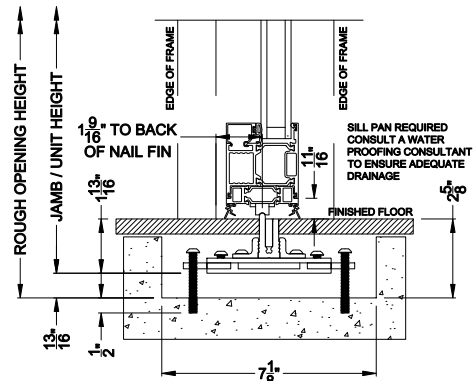

Weather Shield™

VUE Collection

Multi-Slide Windows

CROSS SECTION DETAILS

VUE COLLECTION MULTI-SLIDE WINDOW (4701)
Vertical Section - with Sill Riser - 1 or Bi-parting 2 Panel Door

VUE COLLECTION MULTI-SLIDE WINDOW (4701)
Vertical Section - Standard Sill - 1 or Bi-parting 2 Panel Door

VUE COLLECTION MULTI-SLIDE WINDOW (4701)
Vertical Section - with T-track sill - 1 or Bi-parting 2 Panel Door

Square Bead ES Glass Square Bead Beveled Bead Narrow Bead

VUE COLLECTION MULTI-SLIDE WINDOW (4701)
Vertical Section - with Drainage T-track sill - 1 or Bi-parting 2 Panel Door

Note: All dimensions are approximate. Weather Shield reserves the right to change specifications without notice.

Weather Shield™

VUE Collection

Multi-Slide Windows

CROSS SECTION DETAILS

VUE COLLECTION MULTI-SLIDE WINDOW (4701)
Horizontal Section - Bi-parting stiles