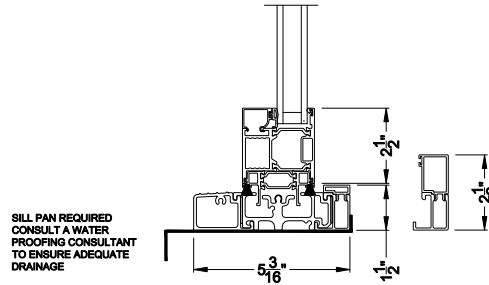

Weather Shield™

VUE Collection

Multi-Slide Windows

CROSS SECTION DETAILS

VUE COLLECTION MULTI-SLIDE WINDOW (4701)
Vertical Section - with Sill Riser - 1 or Bi-parting 2 Panel Door

VUE COLLECTION MULTI-SLIDE WINDOW (4701)
Vertical Section - Standard Sill - 1 or Bi-parting 2 Panel Door

VUE COLLECTION MULTI-SLIDE WINDOW (4701)
Vertical Section - with T-track sill - 1 or Bi-parting 2 Panel Door

Square Bead ES Glass Square Bead Beveled Bead Narrow Bead

VUE COLLECTION MULTI-SLIDE WINDOW (4701)
Vertical Section - with Drainage T-track sill - 1 or Bi-parting 2 Panel Door

Note: All dimensions are approximate. Weather Shield reserves the right to change specifications without notice.

Weather Shield™

VUE Collection

Multi-Slide Windows

CROSS SECTION DETAILS

VUE COLLECTION MULTI-SLIDE WINDOW (4701)
Horizontal Section - Bi-parting stiles

VUE COLLECTION MULTI-SLIDE WINDOW (4701)
Horizontal Pocket Section - 1 or Bi-parting 2 Panel Window

Square Bead

Beveled Bead

Narrow Bead

ES Glass Square Bead

Note: All dimensions are approximate. Weather Shield reserves the right to change specifications without notice.