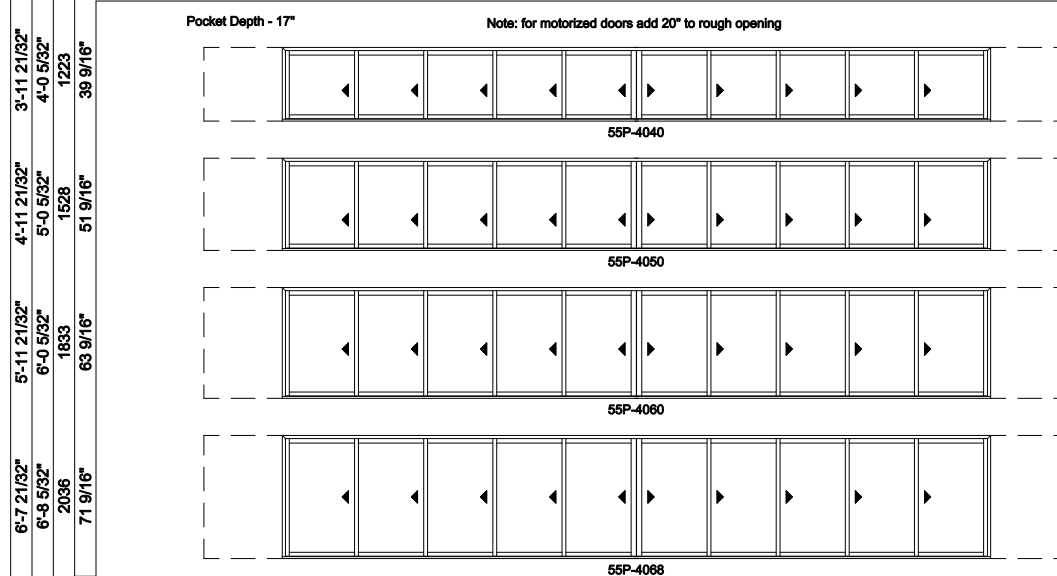

Multi-Slide Windows - 2-1/4" Panel (4701) 5L5R Panel Pocket

Exposed Jamb Width	38'-2 3/32"
Exposed RO Width	38'-2 15/32"
Pocket Width	4'-3"
Jamb Dimension	46'-7 15/32"
Rough Opening	46'-8 15/32"
Soft Metric R.O. (mm)	14236
Glass Size	43 1/4"