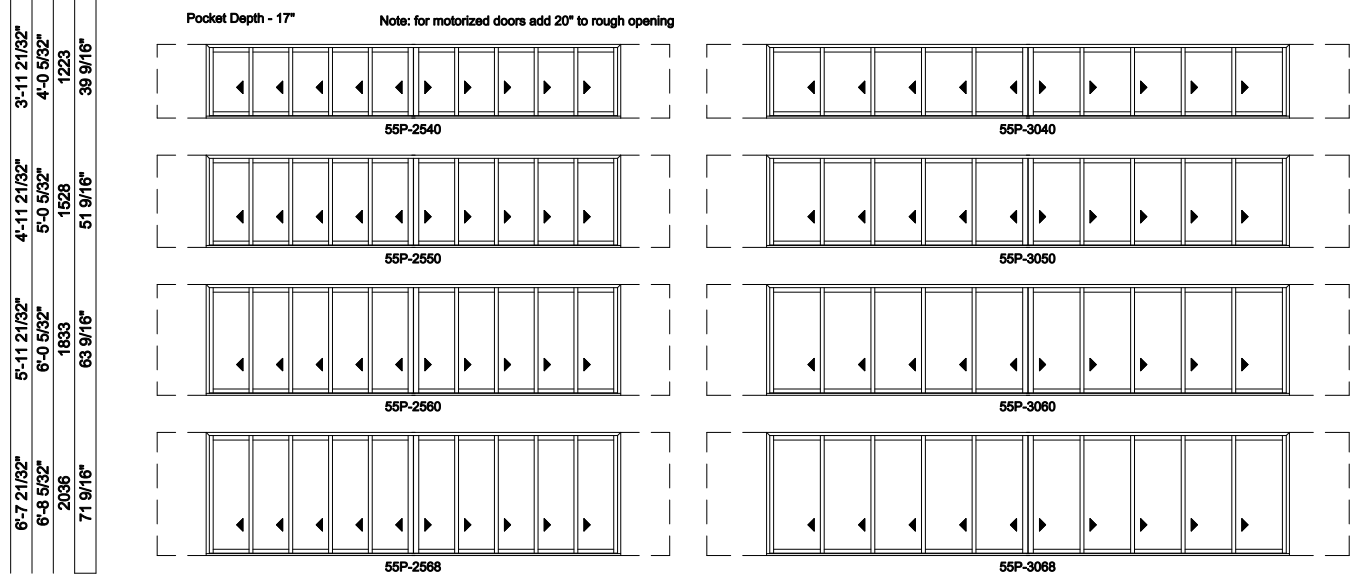

Multi-Slide Windows - 2-1/4" Panel (4701) 5L5R Panel

Jamb Dimension	58'-2 1/8"
Rough Opening	58'-3 1/8"
Soft Metric R.O. (mm)	17758
Glass Size	67 1/4"

Note: for motorized doors add 20" to rough opening

3'-1 21/32"	3'-1 21/32"	969	29 9/16"		55-6032
3'-11 21/32"	4'-0 5/32"	1223	39 9/16"		55-6040
4'-11 21/32"	5'-0 5/32"	1528	51 9/16"		55-6050
5'-11 21/32"	6'-0 5/32"	1833	63 9/16"		55-6060
6'-7 21/32"	6'-8 5/32"	2036	71 9/16"		55-6068

Multi-Slide Windows - 2-1/4" Panel (4701) 5L5R Panel Pocket

Exposed Jamb Width	22'-4 3/32"	28'-2 3/32"
Exposed RO Width	22'-4 15/32"	28'-2 15/32"
Pocket Width	2'-8"	3'-3"
Jamb Dimension	27'-7 15/32"	34'-7 15/32"
Rough Opening	27'-8 15/32"	34'-8 15/32"
Soft Metric R.O. (mm)	8445	10578
Glass Size	24 1/4"	31 1/4"