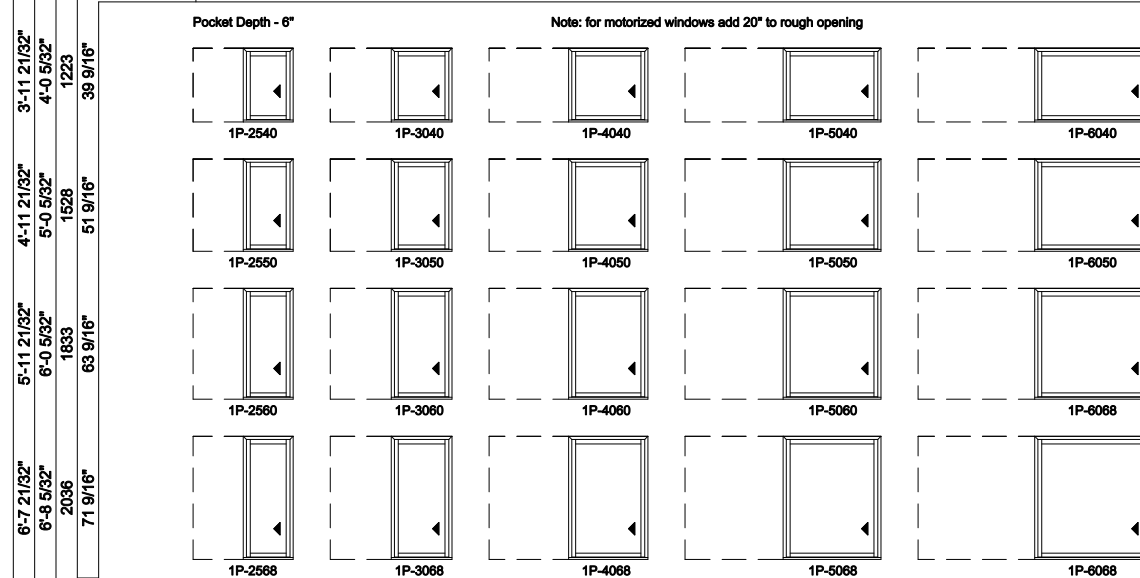

### Multi-Slide Windows - 2-1/4" Panel (4701) 1 Panel Pocket

Exposed Jamb Width	2'-8 9/32"	3'-3 9/32"	4'-3 9/32"	5'-3 9/32"	6'-3 9/32"
Exposed RO Width	2'-8 15/16"	3'-3 15/16"	4'-3 15/16"	5'-3 15/16"	6'-3 15/16"
Pocket Width	2'-8 3/4"	3'-3 3/4"	4'-3 3/4"	5'-3 3/4"	6'-3 3/4"
Jamb Dimension	5'-4 23/32"	6'-6 23/32"	8'-6 23/32"	10'-6 23/32"	12'-6 23/32"
Rough Opening	5'-5 23/32"	6'-7 23/32"	8'-7 23/32"	10'-7 23/32"	12'-7 23/32"
Soft Metric R.O. (mm)	1669	2025	2634	3244	3854
Glass Size	24 1/4"	31 1/4"	43 1/4"	55 1/4"	67 1/4"

1L shown; 1R available