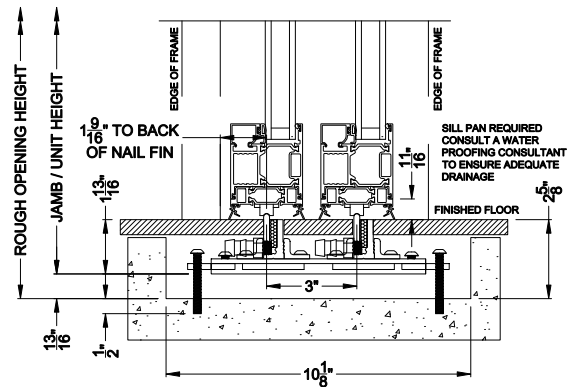

Weather Shield™

VUE Collection

Multi-Slide Windows

CROSS SECTION DETAILS

VUE COLLECTION MULTI-SLIDE WINDOW (4701)
Vertical Section - Standard Sill - 2 or Bi-parting 4 Panel Door

VUE COLLECTION MULTI-SLIDE WINDOW (4701)
Vertical Section - with Sill Riser - 2 or Bi-parting 4 Panel Door

VUE COLLECTION MULTI-SLIDE WINDOW (4701)
Vertical Section - with T-track sill - 2 or Bi-parting 4 Panel Door

Square Bead ES Glass Square Bead Beveled Bead Narrow Bead

VUE COLLECTION MULTI-SLIDE WINDOW (4701)
Vertical Section - with Drainage T-track sill - 2 or Bi-parting 4 Panel Door

Note: All dimensions are approximate. Weather Shield reserves the right to change specifications without notice.

VUE COLLECTION MULTI-SLIDE WINDOW (4701)
Horizontal Section - 2 Panel Window

Square Bead

Beveled Bead

Narrow Bead

ES Glass Square Bead

Note: All dimensions are approximate. Weather Shield reserves the right to change specifications without notice.

Weather Shield™

VUE Collection

Multi-Slide Windows

CROSS SECTION DETAILS