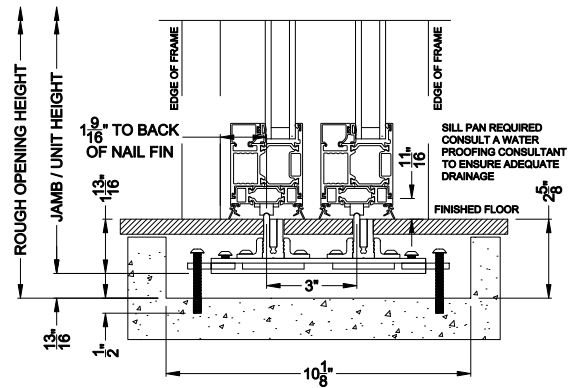

Weather Shield™

VUE Collection

Multi-Slide Windows

CROSS SECTION DETAILS

VUE COLLECTION MULTI-SLIDE WINDOW (4701)
Vertical Section - Standard Sill - 2 or Bi-parting 4 Panel Door

VUE COLLECTION MULTI-SLIDE WINDOW (4701)
Vertical Section - with Sill Riser - 2 or Bi-parting 4 Panel Door

VUE COLLECTION MULTI-SLIDE WINDOW (4701)
Vertical Section - with T-track sill - 2 or Bi-parting 4 Panel Door

Square Bead ES Glass Square Bead Beveled Bead Narrow Bead

VUE COLLECTION MULTI-SLIDE WINDOW (4701)
Vertical Section - with Drainage T-track sill - 2 or Bi-parting 4 Panel Door

Note: All dimensions are approximate. Weather Shield reserves the right to change specifications without notice.

VUE COLLECTION MULTI-SLIDE WINDOW (4701)
Horizontal Section - 2 Panel Window

Square Bead

Beveled Bead

Narrow Bead

ES Glass Square Bead

Note: All dimensions are approximate. Weather Shield reserves the right to change specifications without notice.

Weather Shield™

VUE Collection

Multi-Slide Windows

CROSS SECTION DETAILS