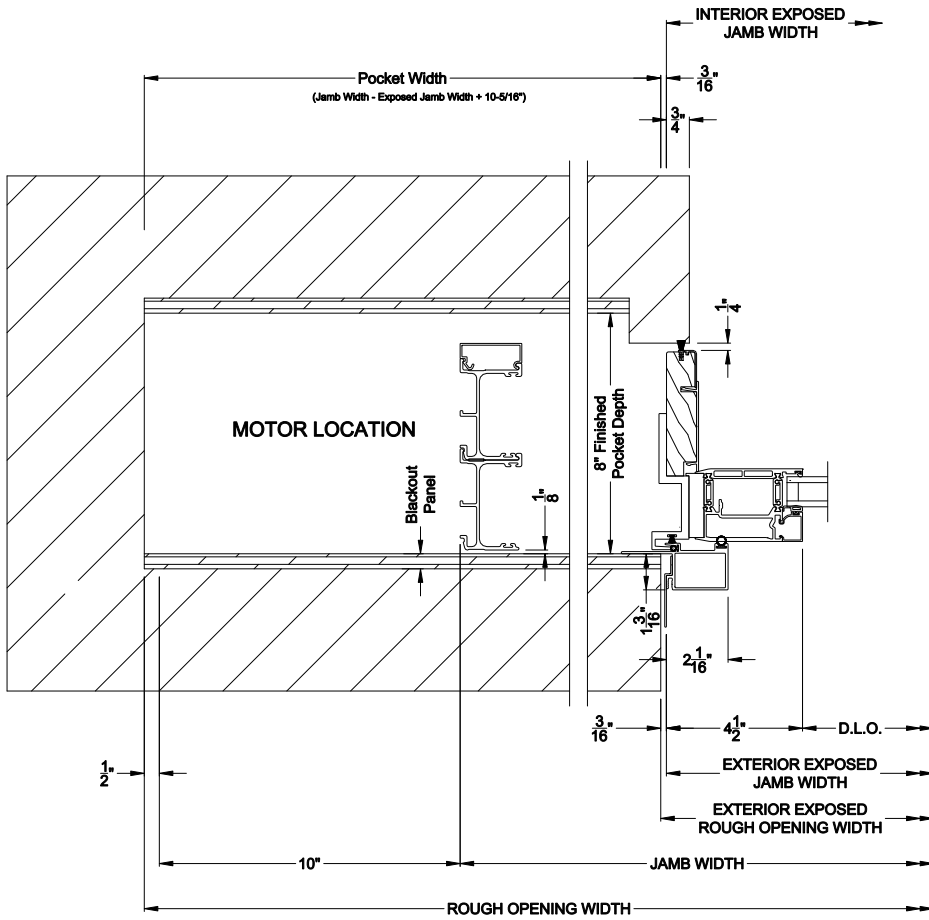

Narrow Bead

ES Glass Square Bead

Note: All dimensions are approximate. Weather Shield reserves the right to change specifications without notice.

Weather Shield™

VUE Collection

Multi-Slide Windows

CROSS SECTION DETAILS

VUE COLLECTION MULTI-SLIDE WINDOW (4701)
Horizontal Section - Bi-parting stiles

VUE COLLECTION MULTI-SLIDE WINDOW (4701)
Horizontal Pocket Section - 2 or Bi-parting 4 Panel Window

Note: All dimensions are approximate. Weather Shield reserves the right to change specifications without notice.