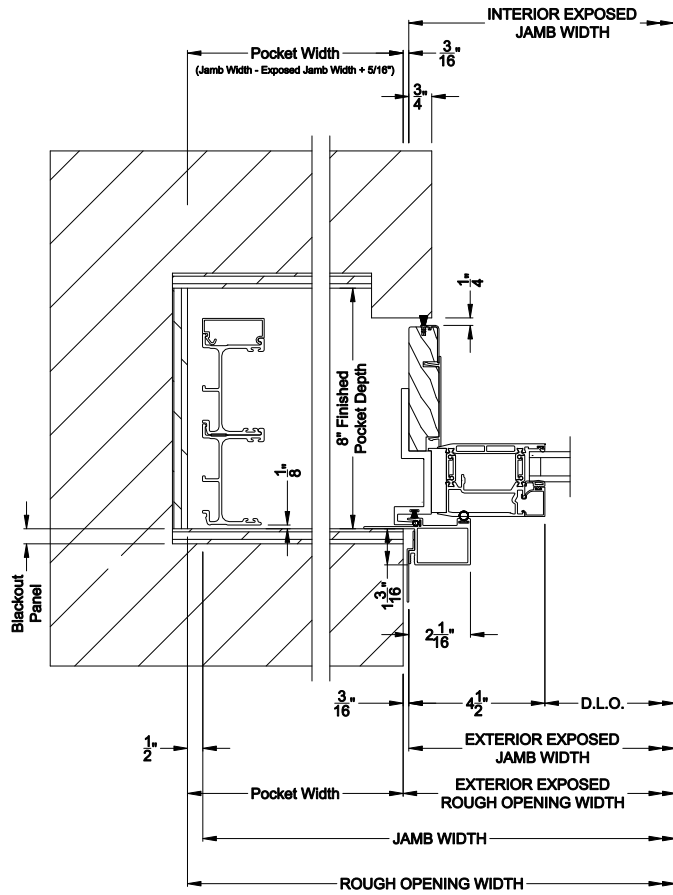

Narrow Bead

ES Glass Square Bead

Note: All dimensions are approximate. Weather Shield reserves the right to change specifications without notice.

Weather Shield™

VUE Collection

Multi-Slide Windows

CROSS SECTION DETAILS

VUE COLLECTION MULTI-SLIDE WINDOW (4701)
Horizontal Section - Bi-parting stiles

VUE COLLECTION MULTI-SLIDE WINDOW (4701)
Horizontal Pocket Section - 2 or Bi-parting 4 Panel Window

Note: All dimensions are approximate. Weather Shield reserves the right to change specifications without notice.