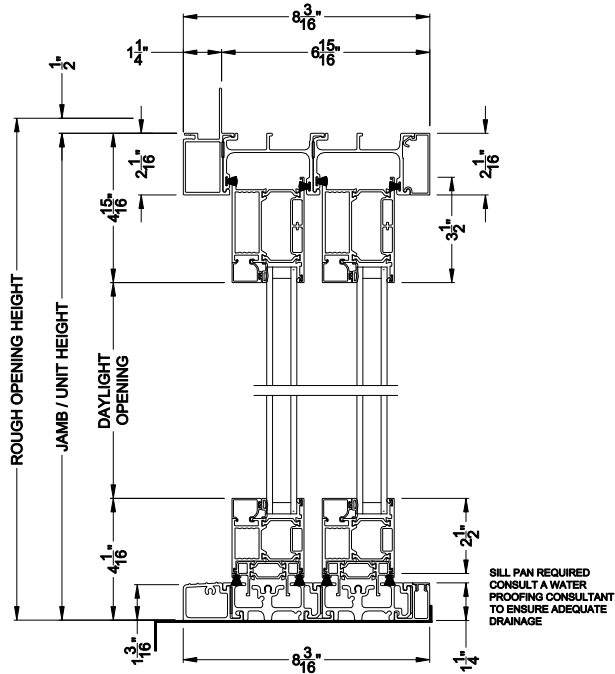

Weather Shield™

VUE Collection

Multi-Slide Windows

CROSS SECTION DETAILS

VUE COLLECTION MULTI-SLIDE WINDOW (4701)
Vertical Section - Standard Sill - 2 or Bi-parting 4 Panel Door

VUE COLLECTION MULTI-SLIDE WINDOW (4701)
Vertical Section - with Sill Riser - 2 or Bi-parting 4 Panel Door

VUE COLLECTION MULTI-SLIDE WINDOW (4701)
Vertical Section - with T-track sill - 2 or Bi-parting 4 Panel Door

Square Bead ES Glass Square Bead Beveled Bead Narrow Bead

VUE COLLECTION MULTI-SLIDE WINDOW (4701)
Vertical Section - with Drainage T-track sill - 2 or Bi-parting 4 Panel Door

Note: All dimensions are approximate. Weather Shield reserves the right to change specifications without notice.

VUE COLLECTION MULTI-SLIDE WINDOW (4701)
Horizontal Section - 2 Panel Window

Square Bead

Beveled Bead

Narrow Bead

ES Glass Square Bead

Note: All dimensions are approximate. Weather Shield reserves the right to change specifications without notice.

Weather Shield™

VUE Collection

Multi-Slide Windows

CROSS SECTION DETAILS