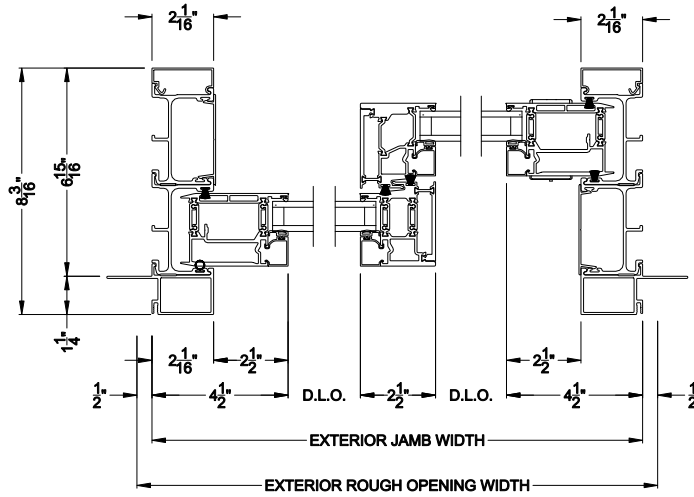

VUE COLLECTION MULTI-SLIDE WINDOW (4701)
Vertical Section - with T-track sill - 2 or Bi-parting 4 Panel Door

Square Bead ES Glass Square Bead Beveled Bead Narrow Bead

VUE COLLECTION MULTI-SLIDE WINDOW (4701)
Vertical Section - with Drainage T-track sill - 2 or Bi-parting 4 Panel Door

Note: All dimensions are approximate. Weather Shield reserves the right to change specifications without notice.

VUE COLLECTION MULTI-SLIDE WINDOW (4701)
Horizontal Section - 2 Panel Window

Square Bead

Beveled Bead

Narrow Bead

ES Glass Square Bead

Note: All dimensions are approximate. Weather Shield reserves the right to change specifications without notice.

Weather Shield™

VUE Collection

Multi-Slide Windows

CROSS SECTION DETAILS