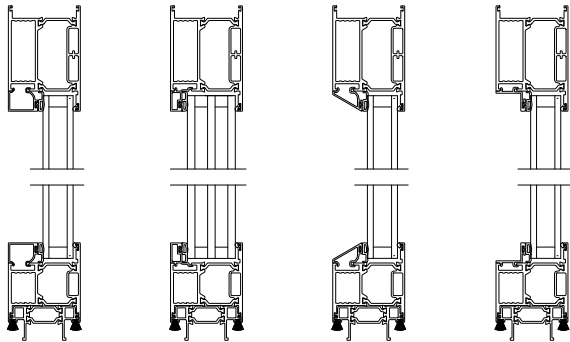

Weather Shield™

VUE Collection

Multi-Slide Windows

CROSS SECTION DETAILS

VUE COLLECTION MULTI-SLIDE WINDOW (4701)
Vertical Section - Standard Sill - 2 or Bi-parting 4 Panel Door

VUE COLLECTION MULTI-SLIDE WINDOW (4701)
Vertical Section - with Sill Riser - 2 or Bi-parting 4 Panel Door

VUE COLLECTION MULTI-SLIDE WINDOW (4701)
Vertical Section - with T-track sill - 2 or Bi-parting 4 Panel Door

Square Bead ES Glass Square Bead Beveled Bead Narrow Bead

VUE COLLECTION MULTI-SLIDE WINDOW (4701)
Vertical Section - with Drainage T-track sill - 2 or Bi-parting 4 Panel Door

Note: All dimensions are approximate. Weather Shield reserves the right to change specifications without notice.

VUE COLLECTION MULTI-SLIDE WINDOW (4701)
Horizontal Section - 2 Panel Window

Square Bead

Beveled Bead

Narrow Bead

ES Glass Square Bead

Note: All dimensions are approximate. Weather Shield reserves the right to change specifications without notice.

Weather Shield™

VUE Collection

Multi-Slide Windows

CROSS SECTION DETAILS