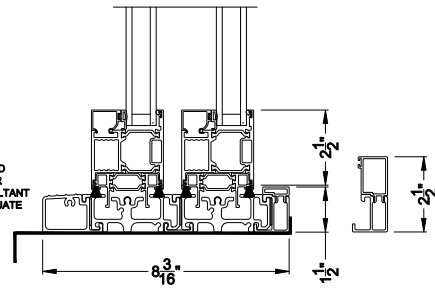

Weather Shield™

VUE Collection

Multi-Slide Windows

CROSS SECTION DETAILS

VUE COLLECTION MULTI-SLIDE WINDOW (4701)
Vertical Section - Standard Sill - 2 or Bi-parting 4 Panel Door

VUE COLLECTION MULTI-SLIDE WINDOW (4701)
Vertical Section - with Sill Riser - 2 or Bi-parting 4 Panel Door

VUE COLLECTION MULTI-SLIDE WINDOW (4701)
Vertical Section - with T-track sill - 2 or Bi-parting 4 Panel Door

Square Bead ES Glass Square Bead Beveled Bead Narrow Bead

VUE COLLECTION MULTI-SLIDE WINDOW (4701)
Vertical Section - with Drainage T-track sill - 2 or Bi-parting 4 Panel Door

Note: All dimensions are approximate. Weather Shield reserves the right to change specifications without notice.

VUE COLLECTION MULTI-SLIDE WINDOW (4701)
Horizontal Section - 2 Panel Window

Square Bead

Beveled Bead

Narrow Bead

ES Glass Square Bead

Note: All dimensions are approximate. Weather Shield reserves the right to change specifications without notice.

Weather Shield™

VUE Collection

Multi-Slide Windows

CROSS SECTION DETAILS