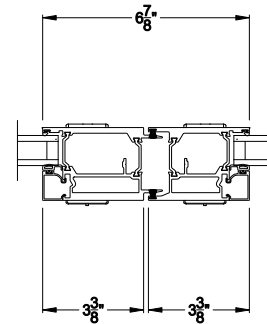

Narrow Bead

ES Glass Square Bead

Note: All dimensions are approximate. Weather Shield reserves the right to change specifications without notice.

Weather Shield™

VUE Collection

Multi-Slide Windows

CROSS SECTION DETAILS

VUE COLLECTION MULTI-SLIDE WINDOW (4701)
Horizontal Section - Bi-parting stiles

VUE COLLECTION MULTI-SLIDE WINDOW (4701)
Horizontal Pocket Section - 2 or Bi-parting 4 Panel Window

Note: All dimensions are approximate. Weather Shield reserves the right to change specifications without notice.