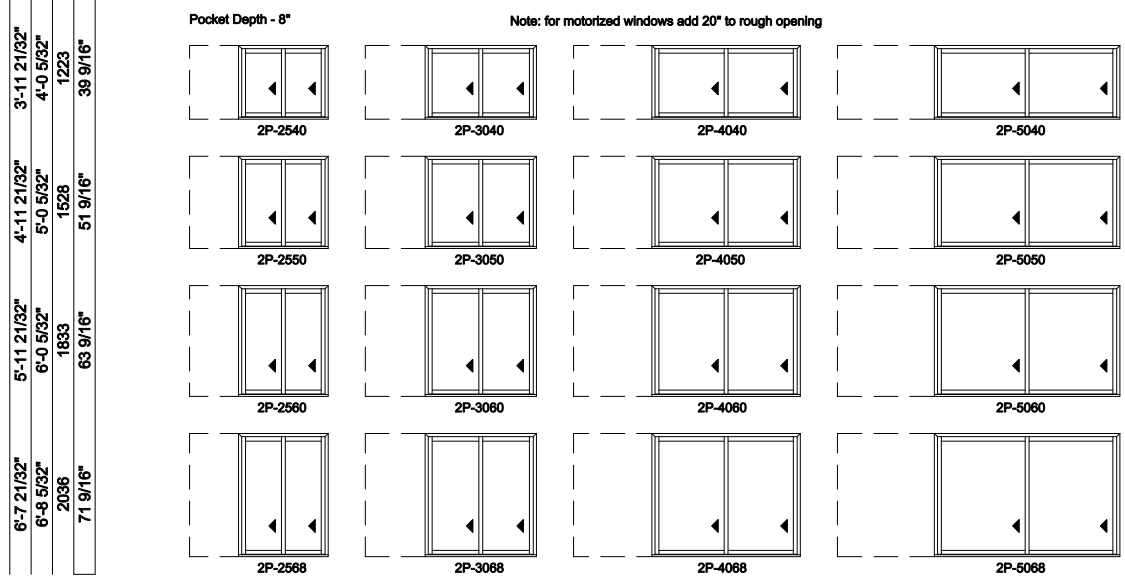

Multi-Slide Windows - 2-1/4" Panel (4701) 2 Panel

Jamb Dimension	4'-10"	6'-0"	8'-0"	10'-0"	12'-0"
Rough Opening	4'-11"	6'-1"	8'-1"	10'-1"	12'-1"
Soft Metric R.O. (mm)	1499	1854	2464	3073	3683
Glass Size	24 1/4"	31 1/4"	43 1/4"	55 1/4"	67 1/4"

Note: for motorized windows add 20" to rough opening

3'-1 21/32"	3'-1 21/32"	3'-1 21/32"	3'-1 21/32"	3'-1 21/32"	3'-1 21/32"
3'-2 5/32"	3'-2 5/32"	3'-2 5/32"	3'-2 5/32"	3'-2 5/32"	3'-2 5/32"
969	969	969	969	969	969
29 9/16"	29 9/16"	29 9/16"	29 9/16"	29 9/16"	29 9/16"
2-2532	2-3032	2-4032	2-5032	2-6032	
2-2540	2-3040	2-4040	2-5040	2-6040	
2-2550	2-3050	2-4050	2-5050	2-6050	
2-2560	2-3060	2-4060	2-5060	2-6060	
2-2568	2-3068	2-4068	2-5068	2-6068	

2L shown; 2R available

Multi-Slide Windows - 2-1/4" Panel (4701) 2 Panel Pocket

Exposed Jamb Width	4'-10"	6'-0"	8'-0"	10'-0"
Exposed RO Width	4'-10 11/16"	6'-0 11/16"	8'-0 11/16"	10'-0 11/16"
Pocket Width	2'-8"	3'-3"	4'-3"	5'-3"
Jamb Dimension	7'-5 21/32"	9'-2 21/32"	12'-2 21/32"	15'-2 21/32"
Rough Opening	7'-6 21/32"	9'-3 21/32"	12'-3 21/32"	15'-3 21/32"
Soft Metric R.O. (mm)	2303	2836	3750	4665
Glass Size	24 1/4"	31 1/4"	43 1/4"	55 1/4"

2L shown; 2R available

Multi-Slide Windows - 2-1/4" Panel (4701) 1L1R Panel Pocket

Exposed Jamb Width	5'-2 3/8"	6'-4 3/8"	8'-4 3/8"
Exposed RO Width	5'-2 3/4"	6'-4 3/4"	8'-4 3/4"
Pocket Width	2'-8 3/4"	3'-3 3/4"	4'-3 3/4"
Jamb Dimension	10'-7 9/32"	12'-11 9/32"	16'-11 9/32"
Rough Opening	10'-8 9/32"	13'-0 9/32"	17'-0 9/32"
Soft Metric R.O. (mm)	3258	3970	5189
Glass Size	24 1/4"	31 1/4"	43 1/4"