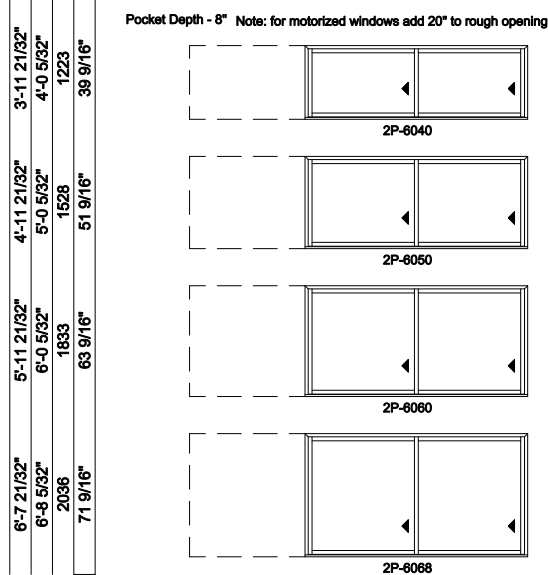

Note: for motorized windows add 20" to rough opening

3'-1 21/32"	3'-1 21/32"	3'-1 21/32"	3'-1 21/32"	3'-1 21/32"	3'-1 21/32"
3'-2 5/32"	3'-2 5/32"	3'-2 5/32"	3'-2 5/32"	3'-2 5/32"	3'-2 5/32"
969	969	969	969	969	969
29 9/16"	29 9/16"	29 9/16"	29 9/16"	29 9/16"	29 9/16"
2-2532	2-3032	2-4032	2-5032	2-6032	
2-2540	2-3040	2-4040	2-5040	2-6040	
2-2550	2-3050	2-4050	2-5050	2-6050	
2-2560	2-3060	2-4060	2-5060	2-6060	
2-2568	2-3068	2-4068	2-5068	2-6068	

2L shown; 2R available

Multi-Slide Windows - 2-1/4" Panel (4701) 2 Panel Pocket

Exposed Jamb Width	4'-10"	6'-0"	8'-0"	10'-0"
Exposed RO Width	4'-10 11/16"	6'-0 11/16"	8'-0 11/16"	10'-0 11/16"
Pocket Width	2'-8"	3'-3"	4'-3"	5'-3"
Jamb Dimension	7'-5 21/32"	9'-2 21/32"	12'-2 21/32"	15'-2 21/32"
Rough Opening	7'-6 21/32"	9'-3 21/32"	12'-3 21/32"	15'-3 21/32"
Soft Metric R.O. (mm)	2303	2836	3750	4665
Glass Size	24 1/4"	31 1/4"	43 1/4"	55 1/4"

2L shown; 2R available

Multi-Slide Windows - 2-1/4" Panel (4701) 2 Panel Pocket

Exposed Jamb Width	12'-0"
Exposed RO Width	12'-0 11/16"
Pocket Width	6'-3"
Jamb Dimension	18'-2 21/32"
Rough Opening	18'-3 21/32"
Soft Metric R.O. (mm)	5579
Glass Size	67 1/4"

2L shown; 2R available

Multi-Slide Windows - 2-1/4" Panel (4701) 1L1R Panel Pocket

Exposed Jamb Width	5'-2 3/8"	6'-4 3/8"	8'-4 3/8"
Exposed RO Width	5'-2 3/4"	6'-4 3/4"	8'-4 3/4"
Pocket Width	2'-8 3/4"	3'-3 3/4"	4'-3 3/4"
Jamb Dimension	10'-7 9/32"	12'-11 9/32"	16'-11 9/32"
Rough Opening	10'-8 9/32"	13'-0 9/32"	17'-0 9/32"
Soft Metric R.O. (mm)	3258	3970	5189
Glass Size	24 1/4"	31 1/4"	43 1/4"