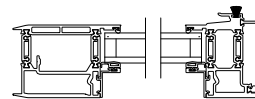

## CROSS SECTION DETAILS

**VUE COLLECTION MULTI-SLIDE WINDOW (4701)**  
Horizontal Section - 6 Panel Window

**Square Bead**

**Beveled Bead**

**Narrow Bead**

Note: All dimensions are approximate. Weather Shield reserves the right to change specifications without notice.