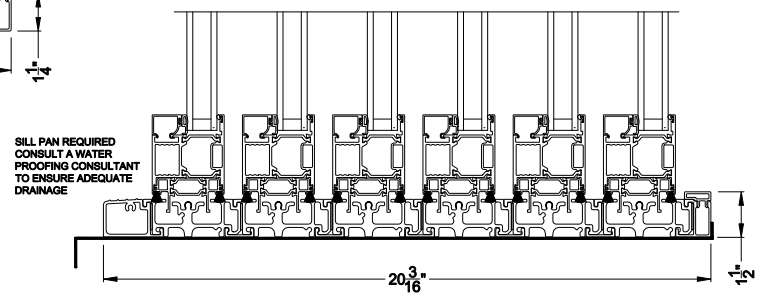

## CROSS SECTION DETAILS

**VUE COLLECTION MULTI-SLIDE WINDOW (4701)**  
Vertical Section - Standard Sill - 6 Panel Single Direction Window

**VUE COLLECTION MULTI-SLIDE WINDOW (4701)**  
Vertical Section - with Sill Riser - 6 Panel Single Direction Window