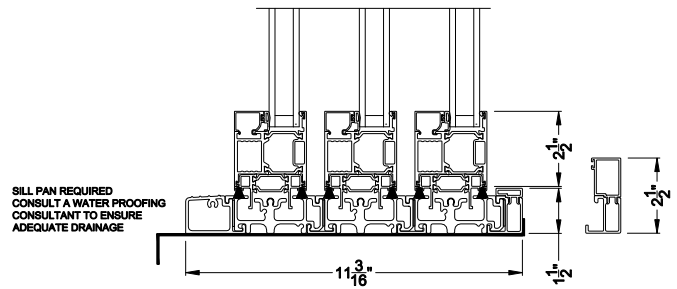

## CROSS SECTION DETAILS

**VUE COLLECTION MULTI-SLIDE WINDOW (4701)**  
Vertical Section - Standard Sill - 3 or Bi-parting 6 Panel Door

**VUE COLLECTION MULTI-SLIDE WINDOW (4701)**  
Vertical Section - with Sill Riser - 3 or Bi-parting 6 Panel Door