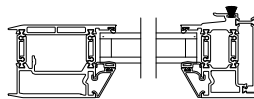

## CROSS SECTION DETAILS

**VUE COLLECTION MULTI-SLIDE WINDOW (4701)**  
Horizontal Section - 6 Panel Window

**Square Bead**

**Beveled Bead**

**Narrow Bead**

Note: All dimensions are approximate. Weather Shield reserves the right to change specifications without notice.