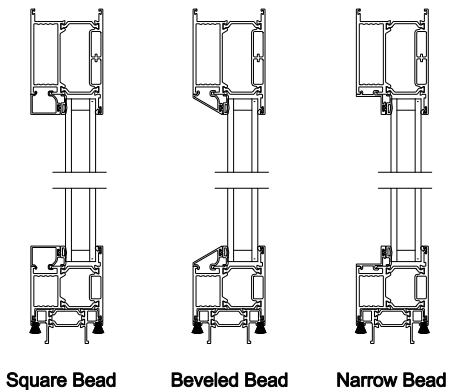

VUE COLLECTION MULTI-SLIDE WINDOW (4701)
Vertical Section - Standard Sill - 6 Panel Single Direction Window