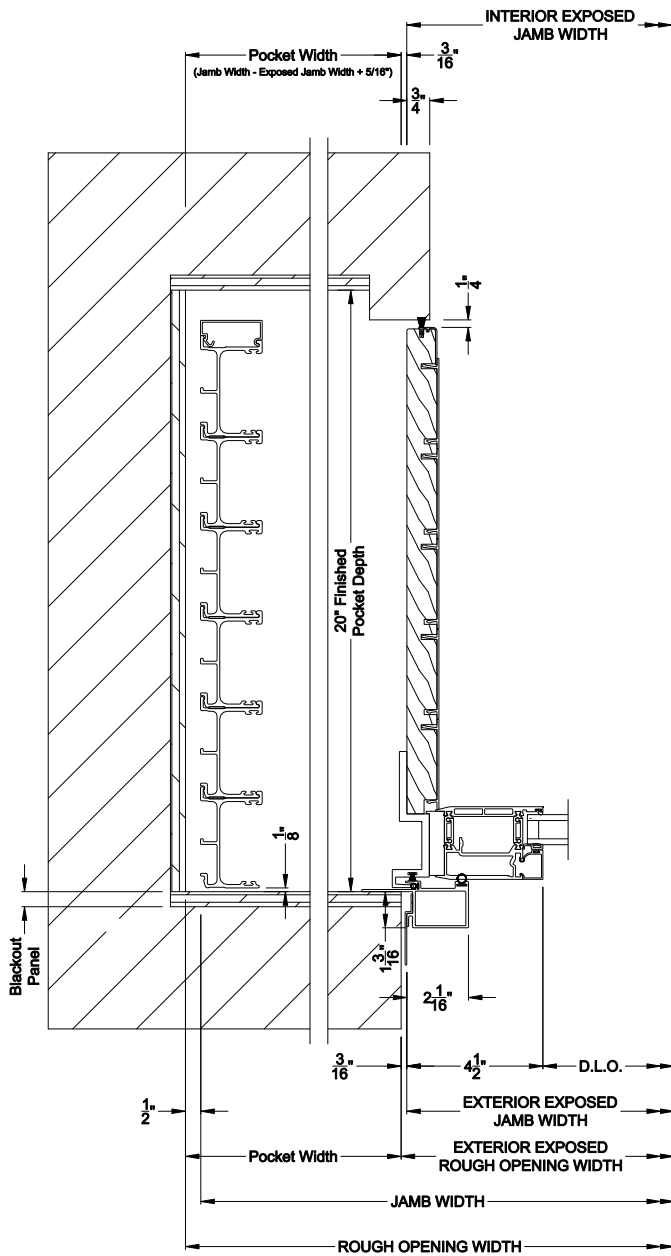

Square Bead

Beveled Bead

Weather Shield™

VUE Collection

Multi-Slide Windows

CROSS SECTION DETAILS

Note: All dimensions are approximate. Weather Shield reserves the right to change specifications without notice.