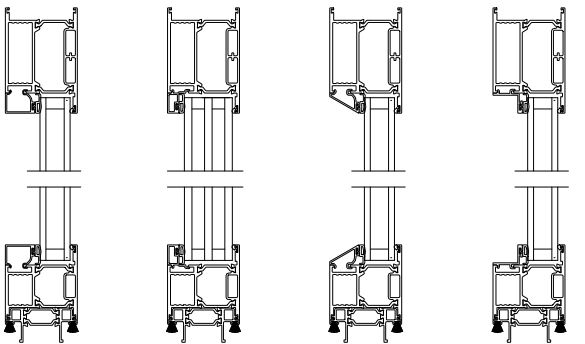

## CROSS SECTION DETAILS

**VUE COLLECTION MULTI-SLIDE WINDOW (4701)**  
Vertical Section - Standard Sill - 3 or Bi-parting 6 Panel Door

**VUE COLLECTION MULTI-SLIDE WINDOW (4701)**  
Vertical Section - with Sill Riser - 3 or Bi-parting 6 Panel Door

Square Bead      ES Glass Square Bead      Beveled Bead      Narrow Bead

Note: All dimensions are approximate. Weather Shield reserves the right to change specifications without notice.

**VUE COLLECTION MULTI-SLIDE WINDOW (4701)**  
Horizontal Section - 3 Panel Window