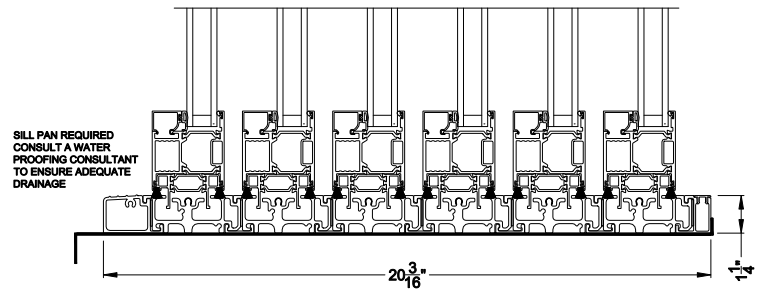

VUE COLLECTION MULTI-SLIDE WINDOW (4701)
Vertical Section - with sill pan

VUE COLLECTION MULTI-SLIDE WINDOW (4701)
Vertical Section - with sill pan