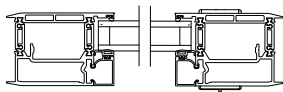

Square Bead      ES Glass Square Bead      Beveled Bead      Narrow Bead

Note: All dimensions are approximate. Weather Shield reserves the right to change specifications without notice.

**VUE COLLECTION MULTI-SLIDE WINDOW (4701)**  
Horizontal Section - 3 Panel Window