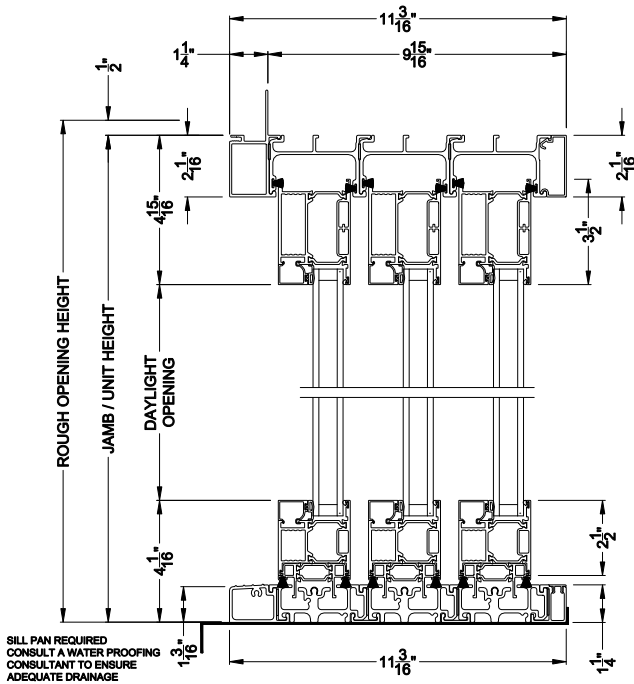

## CROSS SECTION DETAILS

**VUE COLLECTION MULTI-SLIDE WINDOW (4701)**  
Vertical Section - Standard Sill - 3 or Bi-parting 6 Panel Door

**VUE COLLECTION MULTI-SLIDE WINDOW (4701)**  
Vertical Section - with Sill Riser - 3 or Bi-parting 6 Panel Door