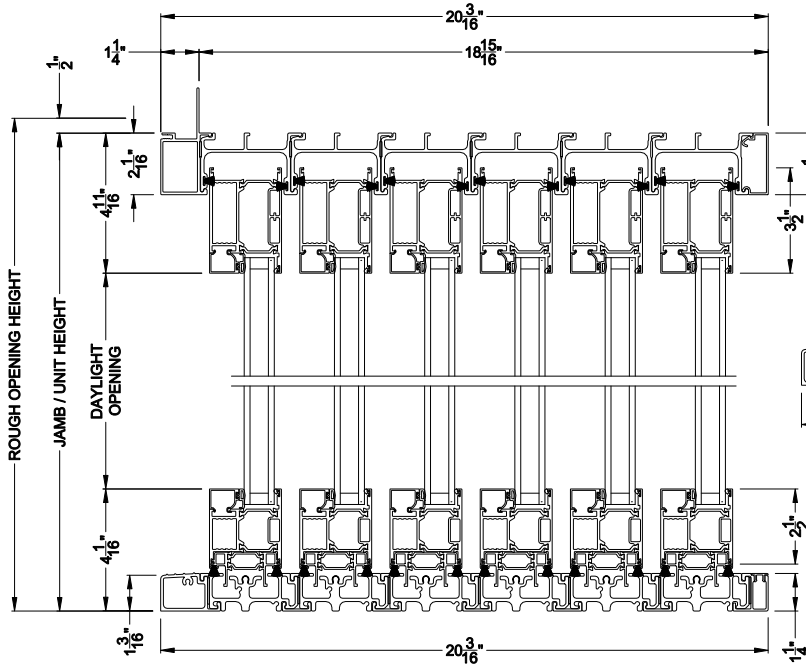

VUE COLLECTION MULTI-SLIDE WINDOW (4701)
Horizontal Motorized Pocket Section - 3 or Bi-parting 6 Panel Window

Weather Shield™

VUE Collection

Multi-Slide Windows

CROSS SECTION DETAILS

VUE COLLECTION MULTI-SLIDE WINDOW (4701)
Vertical Section - Standard Sill - 6 Panel Single Direction Window