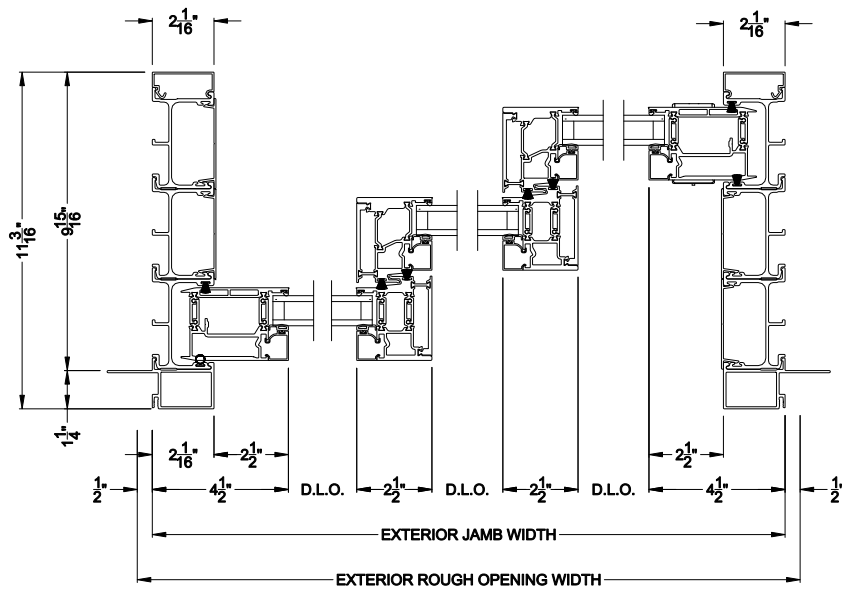

Square Bead      ES Glass Square Bead      Beveled Bead      Narrow Bead

Note: All dimensions are approximate. Weather Shield reserves the right to change specifications without notice.

**VUE COLLECTION MULTI-SLIDE WINDOW (4701)**  
Horizontal Section - 3 Panel Window