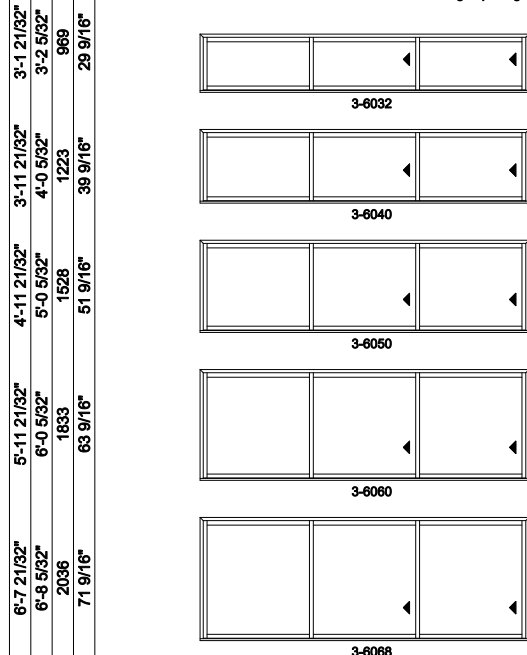

Note: for motorized doors add 20" to rough opening

3L shown; 3R available

Multi-Slide Windows - 2-1/4" Panel (4701) 3 Panel

Jamb Dimension	17'-8 11/16"
Rough Opening	17'-9 11/16"
Soft Metric R.O. (mm)	5428
Glass Size	67 1/4"

Note: for motorized doors add 20" to rough opening

3L shown; 3R available

Multi-Slide Windows - 2-1/4" Panel (4701) 3 Panel Pocket

Exposed Jamb Width	6'-11 23/32"	8'-8 23/32"	11'-8 23/32"
Exposed RO Width	7'-0 13/32"	8'-9 13/32"	11'-9 13/32"
Pocket Width	2'-8"	3'-3"	4'-3"
Jamb Dimension	9'-7 3/8"	11'-11 3/8"	15'-11 3/8"
Rough Opening	9'-8 3/8"	12'-0 3/8"	16'-0 3/8"
Soft Metric R.O. (mm)	2956	3667	4886
Glass Size	24 1/4"	31 1/4"	43 1/4"

3L shown; 3R available

Multi-Slide Windows - 2-1/4" Panel (4701) 3 Panel Pocket

Exposed Jamb Width	14'-8 23/32"	17'-8 23/32"
Exposed RO Width	14'-9 13/32"	17'-9 13/32"
Pocket Width	5'-3"	6'-3"
Jamb Dimension	19'-11 3/8"	23'-11 3/8"
Rough Opening	20'-0 3/8"	24'-0 3/8"
Soft Metric R.O. (mm)	6106	7325
Glass Size	55 1/4"	67 1/4"

3L shown; 3R available