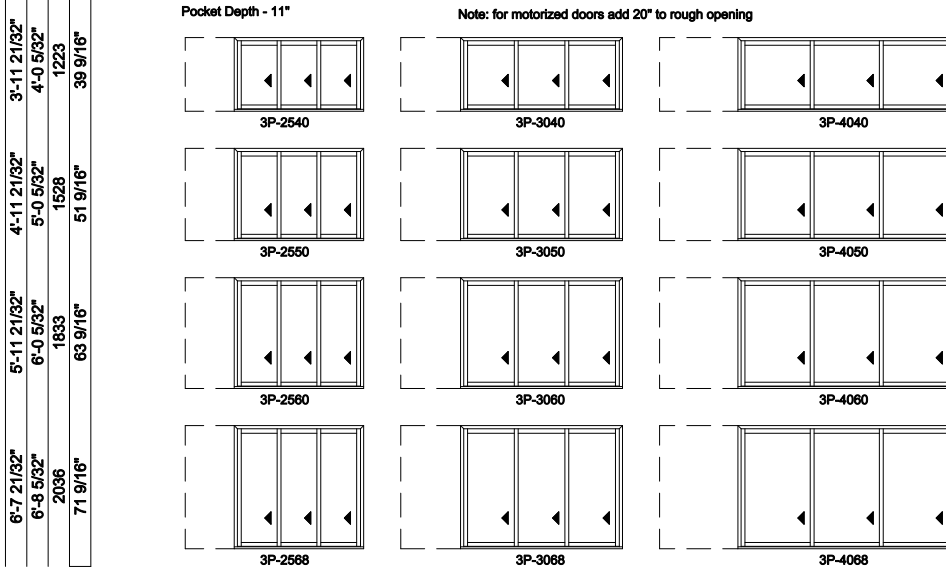

Multi-Slide Windows - 2-1/4" Panel (4701) 3 Panel

Jamb Dimension	6'-11 11/16"	8'-8 11/16"	11'-8 11/16"	14'-8 11/16"
Rough Opening	7'-0 11/16"	8'-9 11/16"	11'-9 11/16"	14'-9 11/16"
Soft Metric R.O. (mm)	2151	2684	3599	4513
Glass Size	24 1/4"	31 1/4"	43 1/4"	55 1/4"

Note: for motorized doors add 20" to rough opening

3L shown; 3R available

Multi-Slide Windows - 2-1/4" Panel (4701) 3 Panel

Jamb Dimension	17'-8 11/16"
Rough Opening	17'-9 11/16"
Soft Metric R.O. (mm)	5428
Glass Size	67 1/4"

Note: for motorized doors add 20" to rough opening

3L shown; 3R available

Multi-Slide Windows - 2-1/4" Panel (4701) 3 Panel Pocket

Exposed Jamb Width	6'-11 23/32"	8'-8 23/32"	11'-8 23/32"
Exposed RO Width	7'-0 13/32"	8'-9 13/32"	11'-9 13/32"
Pocket Width	2'-8"	3'-3"	4'-3"
Jamb Dimension	9'-7 3/8"	11'-11 3/8"	15'-11 3/8"
Rough Opening	9'-8 3/8"	12'-0 3/8"	16'-0 3/8"
Soft Metric R.O. (mm)	2956	3667	4886
Glass Size	24 1/4"	31 1/4"	43 1/4"

3L shown; 3R available

Multi-Slide Windows - 2-1/4" Panel (4701) 3 Panel Pocket

Exposed Jamb Width	14'-8 23/32"	17'-8 23/32"
Exposed RO Width	14'-9 13/32"	17'-9 13/32"
Pocket Width	5'-3"	6'-3"
Jamb Dimension	19'-11 3/8"	23'-11 3/8"
Rough Opening	20'-0 3/8"	24'-0 3/8"
Soft Metric R.O. (mm)	6106	7325
Glass Size	55 1/4"	67 1/4"