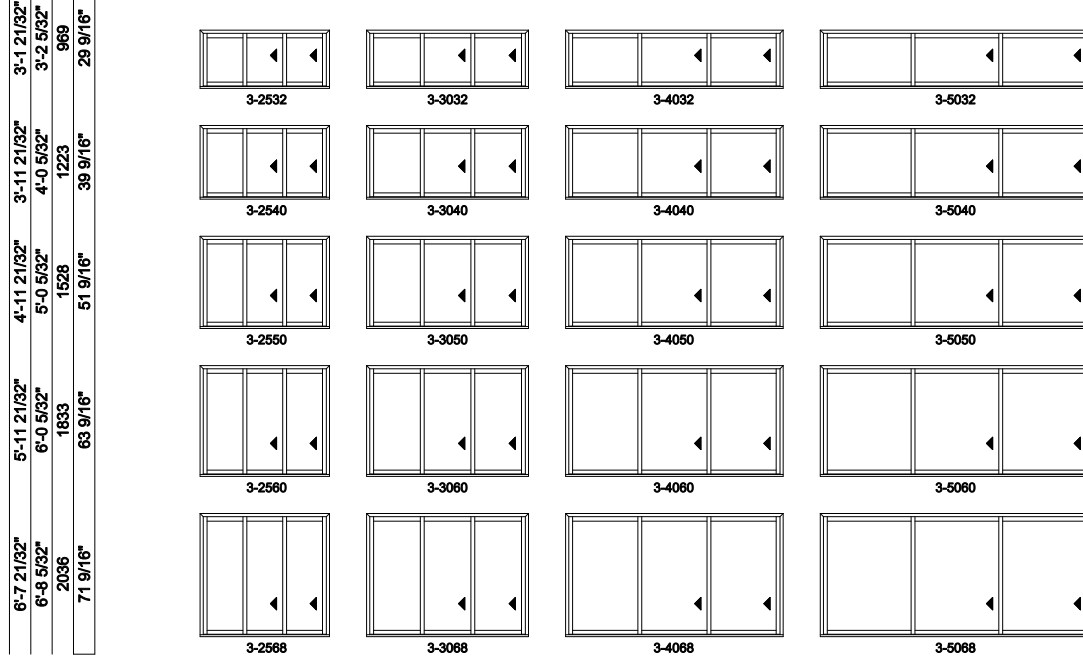

Multi-Slide Windows - 2-1/4" Panel (4701) 3 Panel

Jamb Dimension	6'-11 11/16"	8'-8 11/16"	11'-8 11/16"	14'-8 11/16"
Rough Opening	7'-0 11/16"	8'-9 11/16"	11'-9 11/16"	14'-9 11/16"
Soft Metric R.O. (mm)	2151	2684	3599	4513
Glass Size	24 1/4"	31 1/4"	43 1/4"	55 1/4"

Note: for motorized doors add 20" to rough opening

3L shown; 3R available

Multi-Slide Windows - 2-1/4" Panel (4701) 3 Panel

Jamb Dimension	17'-8 11/16"
Rough Opening	17'-9 11/16"
Soft Metric R.O. (mm)	5428
Glass Size	67 1/4"

Note: for motorized doors add 20" to rough opening

3L shown; 3R available

Multi-Slide Windows - 2-1/4" Panel (4701) 3 Panel Pocket

Exposed Jamb Width	6'-11 23/32"	8'-8 23/32"	11'-8 23/32"
Exposed RO Width	7'-0 13/32"	8'-9 13/32"	11'-9 13/32"
Pocket Width	2'-8"	3'-3"	4'-3"
Jamb Dimension	9'-7 3/8"	11'-11 3/8"	15'-11 3/8"
Rough Opening	9'-8 3/8"	12'-0 3/8"	16'-0 3/8"
Soft Metric R.O. (mm)	2956	3667	4886
Glass Size	24 1/4"	31 1/4"	43 1/4"

3L shown; 3R available

Multi-Slide Windows - 2-1/4" Panel (4701) 3 Panel Pocket

Exposed Jamb Width	14'-8 23/32"	17'-8 23/32"
Exposed RO Width	14'-9 13/32"	17'-9 13/32"
Pocket Width	5'-3"	6'-3"
Jamb Dimension	19'-11 3/8"	23'-11 3/8"
Rough Opening	20'-0 3/8"	24'-0 3/8"
Soft Metric R.O. (mm)	6106	7325
Glass Size	55 1/4"	67 1/4"