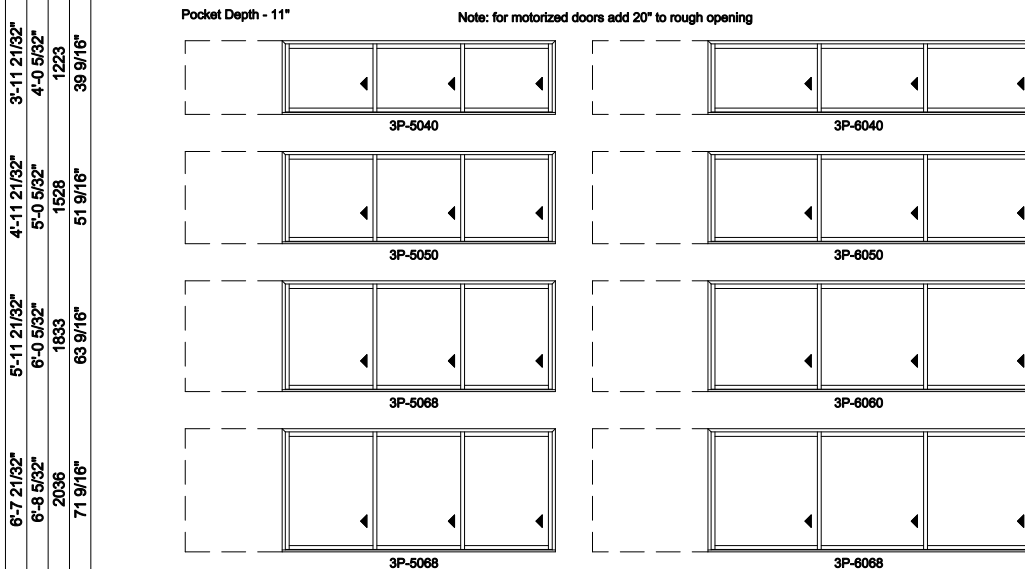

Note: for motorized doors add 20" to rough opening

3L shown; 3R available

Multi-Slide Windows - 2-1/4" Panel (4701) 3 Panel

Jamb Dimension	17'-8 11/16"
Rough Opening	17'-9 11/16"
Soft Metric R.O. (mm)	5428
Glass Size	67 1/4"

Note: for motorized doors add 20" to rough opening

3L shown; 3R available

Multi-Slide Windows - 2-1/4" Panel (4701) 3 Panel Pocket

Exposed Jamb Width	6'-11 23/32"	8'-8 23/32"	11'-8 23/32"
Exposed RO Width	7'-0 13/32"	8'-9 13/32"	11'-9 13/32"
Pocket Width	2'-8"	3'-3"	4'-3"
Jamb Dimension	9'-7 3/8"	11'-11 3/8"	15'-11 3/8"
Rough Opening	9'-8 3/8"	12'-0 3/8"	16'-0 3/8"
Soft Metric R.O. (mm)	2956	3667	4886
Glass Size	24 1/4"	31 1/4"	43 1/4"

3L shown; 3R available

Multi-Slide Windows - 2-1/4" Panel (4701) 3 Panel Pocket

Exposed Jamb Width	14'-8 23/32"	17'-8 23/32"
Exposed RO Width	14'-9 13/32"	17'-9 13/32"
Pocket Width	5'-3"	6'-3"
Jamb Dimension	19'-11 3/8"	23'-11 3/8"
Rough Opening	20'-0 3/8"	24'-0 3/8"
Soft Metric R.O. (mm)	6106	7325
Glass Size	55 1/4"	67 1/4"

3L shown; 3R available