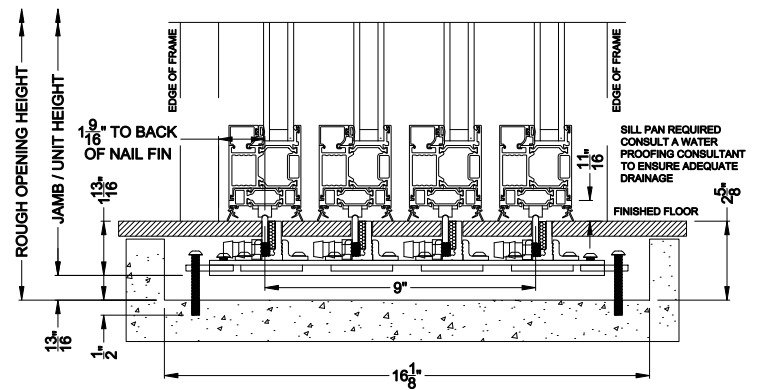

Weather Shield™

VUE Collection

Multi-Slide Windows

CROSS SECTION DETAILS

VUE COLLECTION MULTI-SLIDE WINDOW (4701)
Vertical Section - Standard Sill - 4 or Bi-parting 8 Panel Door

VUE COLLECTION MULTI-SLIDE WINDOW (4701)
Vertical Section - with Sill Riser - 4 or Bi-parting 8 Panel Door

VUE COLLECTION MULTI-SLIDE WINDOW (4701)
Vertical Section - with T-track sill - 4 or Bi-parting 8 Panel Door

VUE COLLECTION MULTI-SLIDE WINDOW (4701)
Vertical Section - with Drainage T-track sill - 4 or Bi-parting 8 Panel Door

Square Bead ES Glass Square Bead Beveled Bead Narrow Bead

Note: All dimensions are approximate. Weather Shield reserves the right to change specifications without notice.

VUE COLLECTION MULTI-SLIDE WINDOW (4701)
Horizontal Section - 4 Panel Window

Square Bead

Beveled Bead

Narrow Bead

ES Glass Square Bead

Note: All dimensions are approximate. Weather Shield reserves the right to change specifications without notice.

Weather Shield™

VUE Collection

Multi-Slide Windows