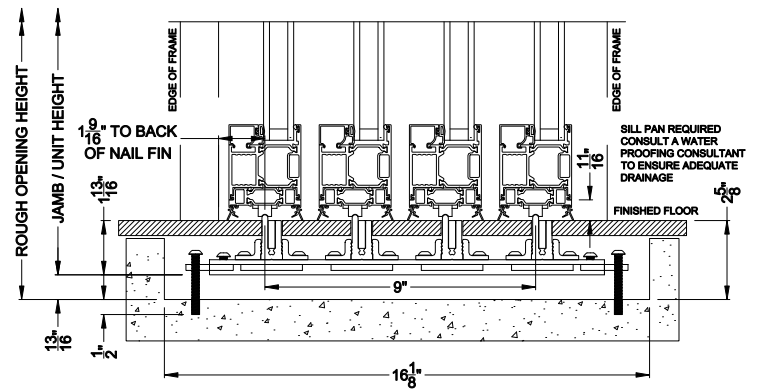

Weather Shield™

VUE Collection

Multi-Slide Windows

CROSS SECTION DETAILS

VUE COLLECTION MULTI-SLIDE WINDOW (4701)
Vertical Section - Standard Sill - 4 or Bi-parting 8 Panel Door

VUE COLLECTION MULTI-SLIDE WINDOW (4701)
Vertical Section - with Sill Riser - 4 or Bi-parting 8 Panel Door

VUE COLLECTION MULTI-SLIDE WINDOW (4701)
Vertical Section - with T-track sill - 4 or Bi-parting 8 Panel Door

VUE COLLECTION MULTI-SLIDE WINDOW (4701)
Vertical Section - with Drainage T-track sill - 4 or Bi-parting 8 Panel Door

Square Bead ES Glass Square Bead Beveled Bead Narrow Bead

Note: All dimensions are approximate. Weather Shield reserves the right to change specifications without notice.

VUE COLLECTION MULTI-SLIDE WINDOW (4701)
Horizontal Section - 4 Panel Window

Square Bead

Beveled Bead

Narrow Bead

ES Glass Square Bead

Note: All dimensions are approximate. Weather Shield reserves the right to change specifications without notice.

Weather Shield™

VUE Collection

Multi-Slide Windows