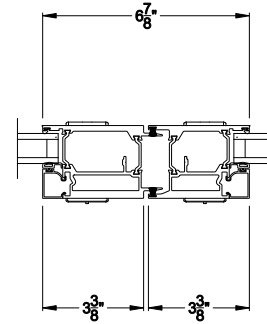

Square Bead

Beveled Bead

Narrow Bead

ES Glass Square Bead

Note: All dimensions are approximate. Weather Shield reserves the right to change specifications without notice.

Weather Shield™

VUE Collection

Multi-Slide Windows

CROSS SECTION DETAILS

VUE COLLECTION MULTI-SLIDE WINDOW (4701)
Horizontal Section - Bi-parting stiles

VUE COLLECTION MULTI-SLIDE WINDOW (4701)
Horizontal Pocket Section - 4 or Bi-parting 8 Panel Window

Note: All dimensions are approximate. Weather Shield reserves the right to change specifications without notice.