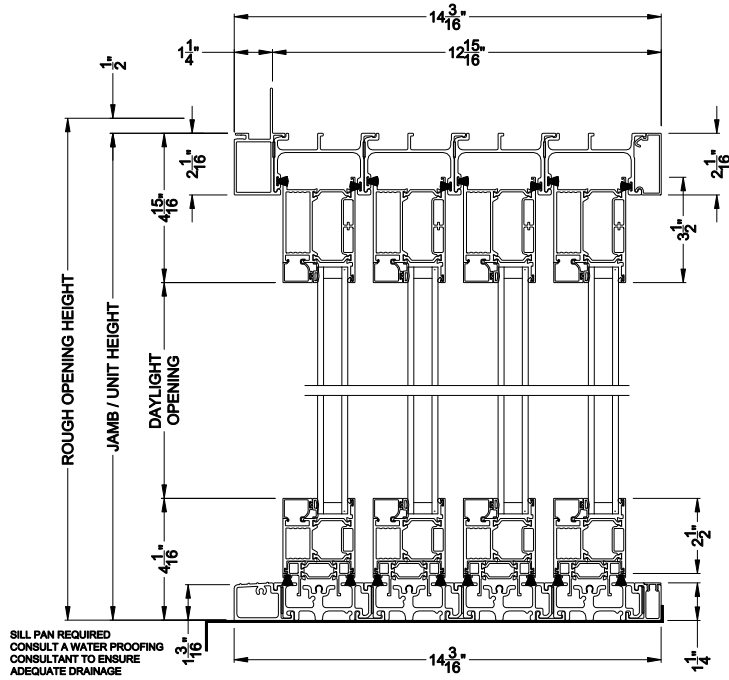

Weather Shield™

VUE Collection

Multi-Slide Windows

CROSS SECTION DETAILS

VUE COLLECTION MULTI-SLIDE WINDOW (4701)
Vertical Section - Standard Sill - 4 or Bi-parting 8 Panel Door

VUE COLLECTION MULTI-SLIDE WINDOW (4701)
Vertical Section - with Sill Riser - 4 or Bi-parting 8 Panel Door

VUE COLLECTION MULTI-SLIDE WINDOW (4701)
Vertical Section - with T-track sill - 4 or Bi-parting 8 Panel Door

VUE COLLECTION MULTI-SLIDE WINDOW (4701)
Vertical Section - with Drainage T-track sill - 4 or Bi-parting 8 Panel Door

Square Bead ES Glass Square Bead Beveled Bead Narrow Bead

Note: All dimensions are approximate. Weather Shield reserves the right to change specifications without notice.

VUE COLLECTION MULTI-SLIDE WINDOW (4701)
Horizontal Section - 4 Panel Window

Square Bead

Beveled Bead

Narrow Bead

ES Glass Square Bead

Note: All dimensions are approximate. Weather Shield reserves the right to change specifications without notice.

Weather Shield™

VUE Collection

Multi-Slide Windows