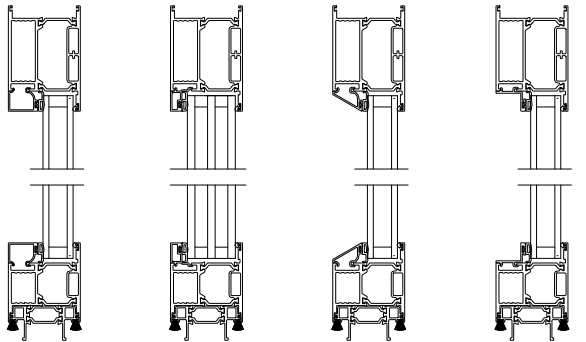

Weather Shield™

VUE Collection

Multi-Slide Windows

CROSS SECTION DETAILS

VUE COLLECTION MULTI-SLIDE WINDOW (4701)
Vertical Section - Standard Sill - 4 or Bi-parting 8 Panel Door

VUE COLLECTION MULTI-SLIDE WINDOW (4701)
Vertical Section - with Sill Riser - 4 or Bi-parting 8 Panel Door

VUE COLLECTION MULTI-SLIDE WINDOW (4701)
Vertical Section - with T-track sill - 4 or Bi-parting 8 Panel Door

VUE COLLECTION MULTI-SLIDE WINDOW (4701)
Vertical Section - with Drainage T-track sill - 4 or Bi-parting 8 Panel Door

Square Bead ES Glass Square Bead Beveled Bead Narrow Bead

Note: All dimensions are approximate. Weather Shield reserves the right to change specifications without notice.

VUE COLLECTION MULTI-SLIDE WINDOW (4701)
Horizontal Section - 4 Panel Window

Square Bead

Beveled Bead

Narrow Bead

ES Glass Square Bead

Note: All dimensions are approximate. Weather Shield reserves the right to change specifications without notice.

Weather Shield™

VUE Collection

Multi-Slide Windows