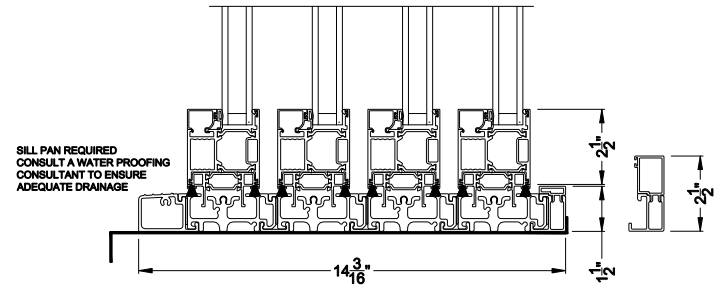

Weather Shield™

VUE Collection

Multi-Slide Windows

CROSS SECTION DETAILS

VUE COLLECTION MULTI-SLIDE WINDOW (4701)
Vertical Section - Standard Sill - 4 or Bi-parting 8 Panel Door

VUE COLLECTION MULTI-SLIDE WINDOW (4701)
Vertical Section - with Sill Riser - 4 or Bi-parting 8 Panel Door

VUE COLLECTION MULTI-SLIDE WINDOW (4701)
Vertical Section - with T-track sill - 4 or Bi-parting 8 Panel Door

VUE COLLECTION MULTI-SLIDE WINDOW (4701)
Vertical Section - with Drainage T-track sill - 4 or Bi-parting 8 Panel Door

Square Bead ES Glass Square Bead Beveled Bead Narrow Bead

Note: All dimensions are approximate. Weather Shield reserves the right to change specifications without notice.

VUE COLLECTION MULTI-SLIDE WINDOW (4701)
Horizontal Section - 4 Panel Window

Square Bead

Beveled Bead

Narrow Bead

ES Glass Square Bead

Note: All dimensions are approximate. Weather Shield reserves the right to change specifications without notice.

Weather Shield™

VUE Collection

Multi-Slide Windows