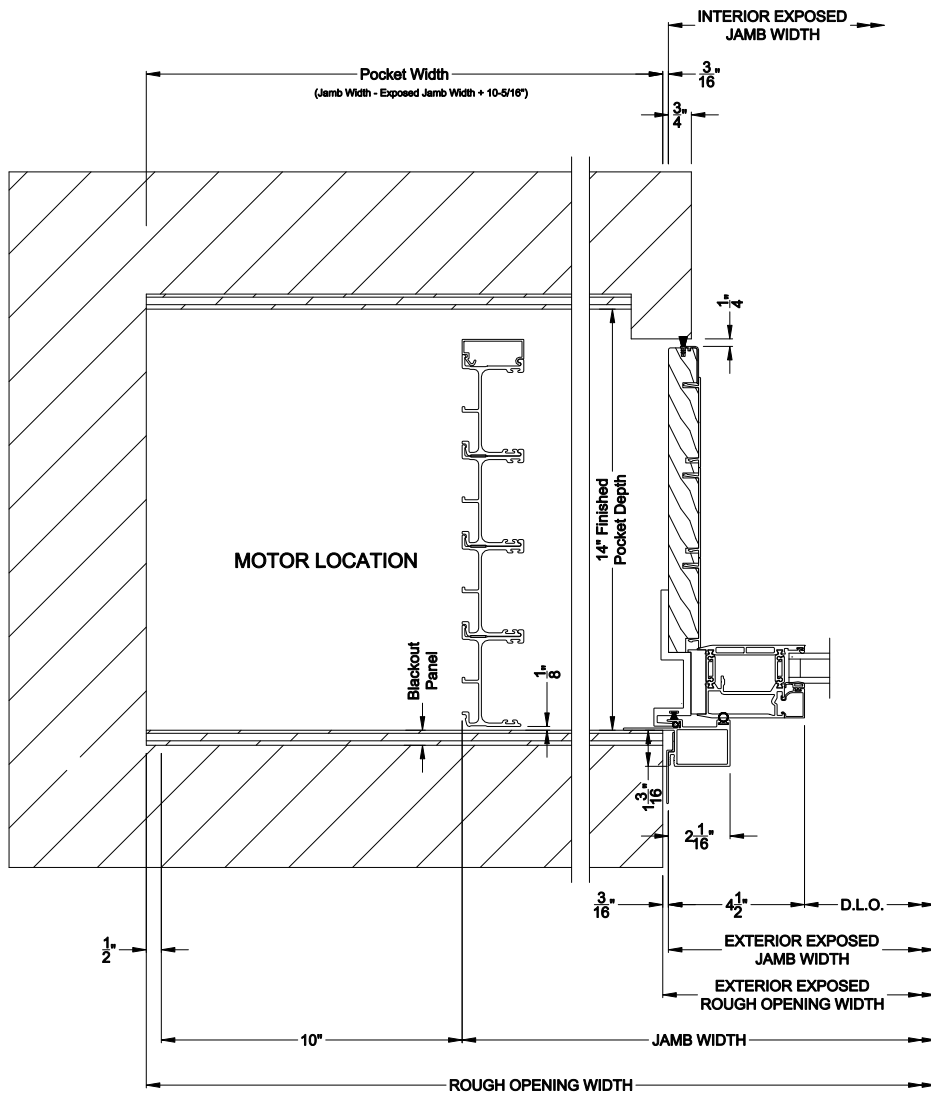

Square Bead

Beveled Bead

Narrow Bead

ES Glass Square Bead

Note: All dimensions are approximate. Weather Shield reserves the right to change specifications without notice.

Weather Shield™

VUE Collection

Multi-Slide Windows

CROSS SECTION DETAILS

VUE COLLECTION MULTI-SLIDE WINDOW (4701)
Horizontal Section - Bi-parting stiles

VUE COLLECTION MULTI-SLIDE WINDOW (4701)
Horizontal Pocket Section - 4 or Bi-parting 8 Panel Window

Note: All dimensions are approximate. Weather Shield reserves the right to change specifications without notice.