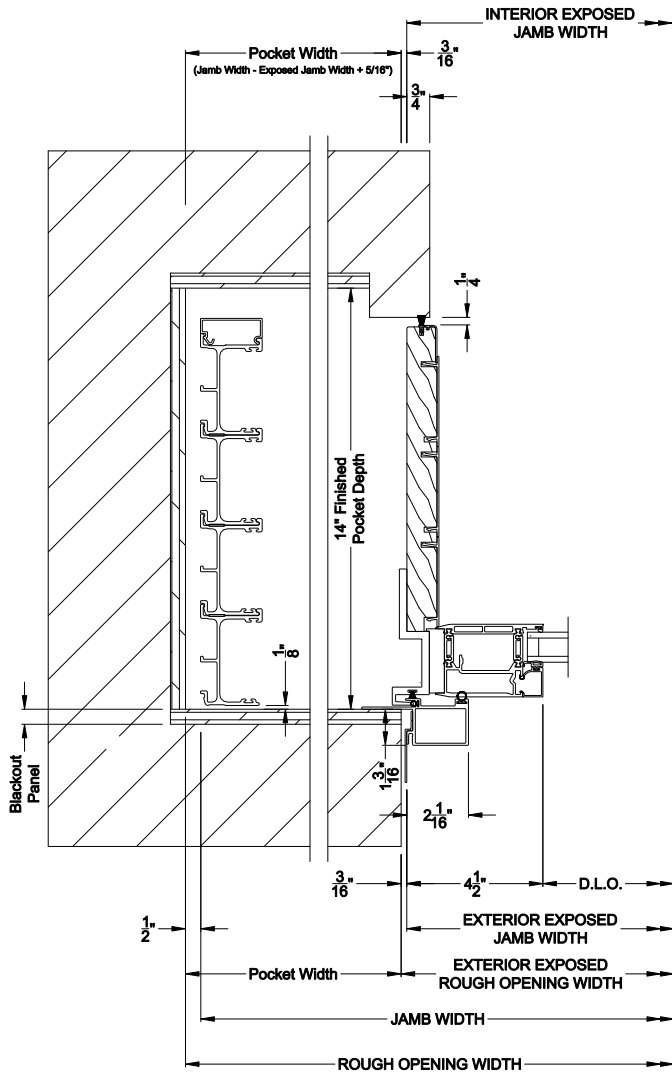

Square Bead

Beveled Bead

Narrow Bead

ES Glass Square Bead

Note: All dimensions are approximate. Weather Shield reserves the right to change specifications without notice.

Weather Shield™

VUE Collection

Multi-Slide Windows

CROSS SECTION DETAILS

VUE COLLECTION MULTI-SLIDE WINDOW (4701)
Horizontal Section - Bi-parting stiles

VUE COLLECTION MULTI-SLIDE WINDOW (4701)
Horizontal Pocket Section - 4 or Bi-parting 8 Panel Window

Note: All dimensions are approximate. Weather Shield reserves the right to change specifications without notice.