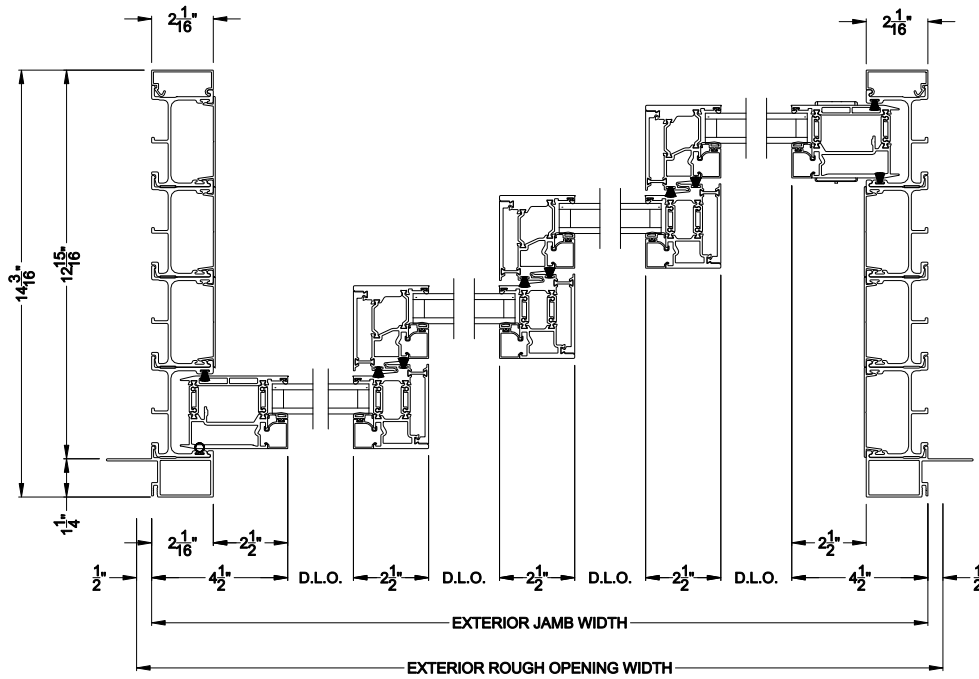

Weather Shield™

VUE Collection

Multi-Slide Windows

CROSS SECTION DETAILS

VUE COLLECTION MULTI-SLIDE WINDOW (4701)
Vertical Section - Standard Sill - 4 or Bi-parting 8 Panel Door

VUE COLLECTION MULTI-SLIDE WINDOW (4701)
Vertical Section - with Sill Riser - 4 or Bi-parting 8 Panel Door

VUE COLLECTION MULTI-SLIDE WINDOW (4701)
Vertical Section - with T-track sill - 4 or Bi-parting 8 Panel Door

VUE COLLECTION MULTI-SLIDE WINDOW (4701)
Vertical Section - with Drainage T-track sill - 4 or Bi-parting 8 Panel Door

Square Bead ES Glass Square Bead Beveled Bead Narrow Bead

Note: All dimensions are approximate. Weather Shield reserves the right to change specifications without notice.

VUE COLLECTION MULTI-SLIDE WINDOW (4701)
Horizontal Section - 4 Panel Window

Square Bead

Beveled Bead

Narrow Bead

ES Glass Square Bead

Note: All dimensions are approximate. Weather Shield reserves the right to change specifications without notice.

Weather Shield™

VUE Collection

Multi-Slide Windows