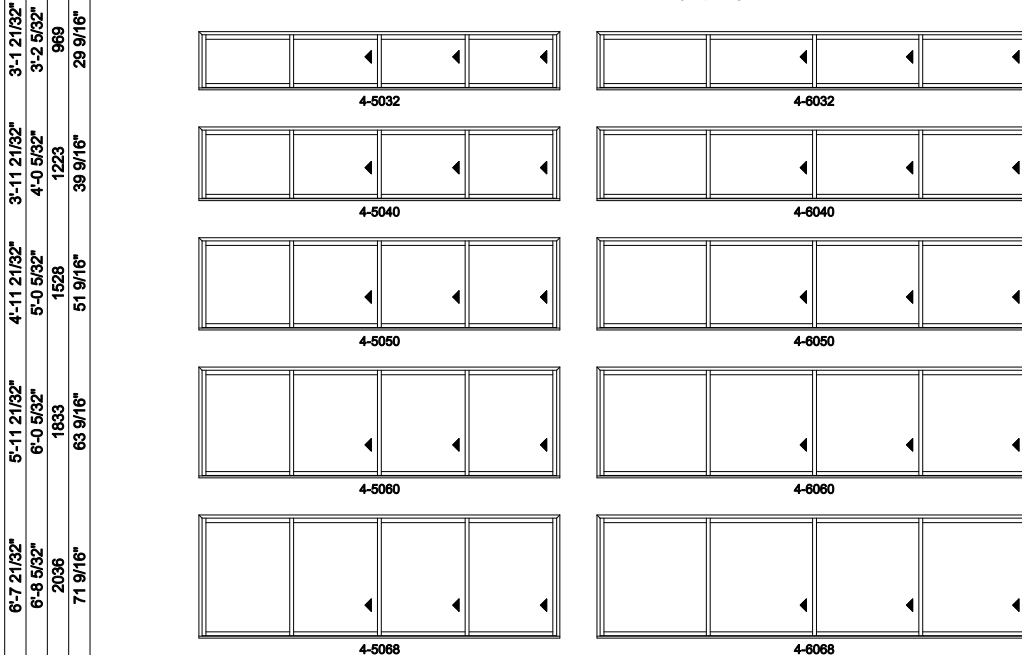

Note: for motorized doors add 20" to rough opening

4L shown; 4R available

### Multi-Slide Windows - 2-1/4" Panel (4701) 4 Panel

Jamb Dimension	19'-5 7/16"	23'-5 7/16"
Rough Opening	19'-6 7/16"	23'-6 7/16"
Soft Metric R.O. (mm)	5955	7174
Glass Size	55 1/4"	67 1/4"

Note: for motorized doors add 20" to rough opening