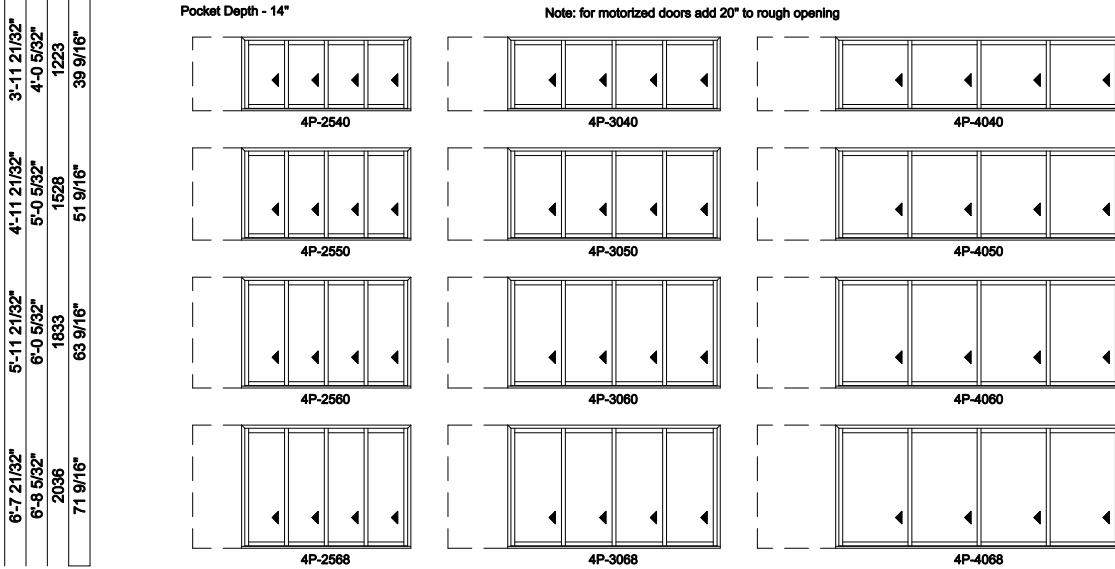

Multi-Slide Windows - 2-1/4" Panel (4701) 4 Panel Pocket

Exposed Jamb Width	9'-1 7/16"	11'-5 7/16"	15'-5 7/16"
Exposed RO Width	9'-2 1/8"	11'-6 1/8"	15'-6 1/8"
Pocket Width	2'-8"	3'-3"	4'-3"
Jamb Dimension	11'-9 3/32"	14'-8 3/32"	19'-8 3/32"
Rough Opening	11'-10 3/32"	14'-9 3/32"	19'-9 3/32"
Soft Metric R.O. (mm)	3609	4498	6022
Glass Size	24 1/4"	31 1/4"	43 1/4"