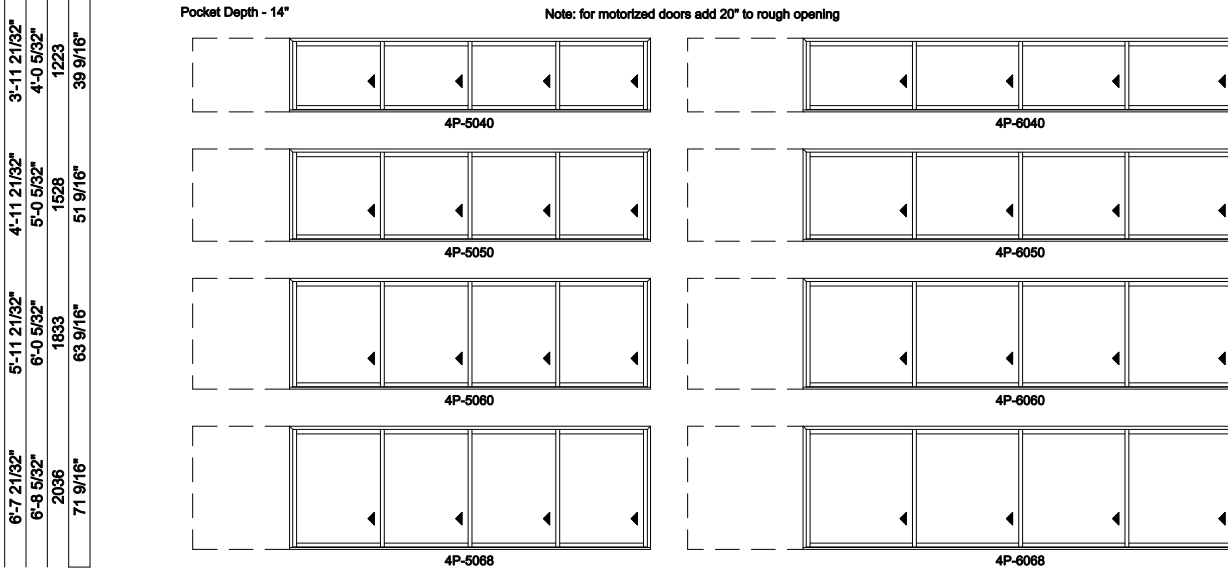

Multi-Slide Windows - 2-1/4" Panel (4701) 4 Panel Pocket

Exposed Jamb Width	19'-5 7/16"	23'-5 7/16"
Exposed RO Width	19'-6 1/8"	23'-6 1/8"
Pocket Width	5'-3"	6'-3"
Jamb Dimension	24'-8 3/32"	29'-8 3/32"
Rough Opening	24'-9 3/32"	29'-9 3/32"
Soft Metric R.O. (mm)	7546	9070
Glass Size	55 1/4"	67 1/4"