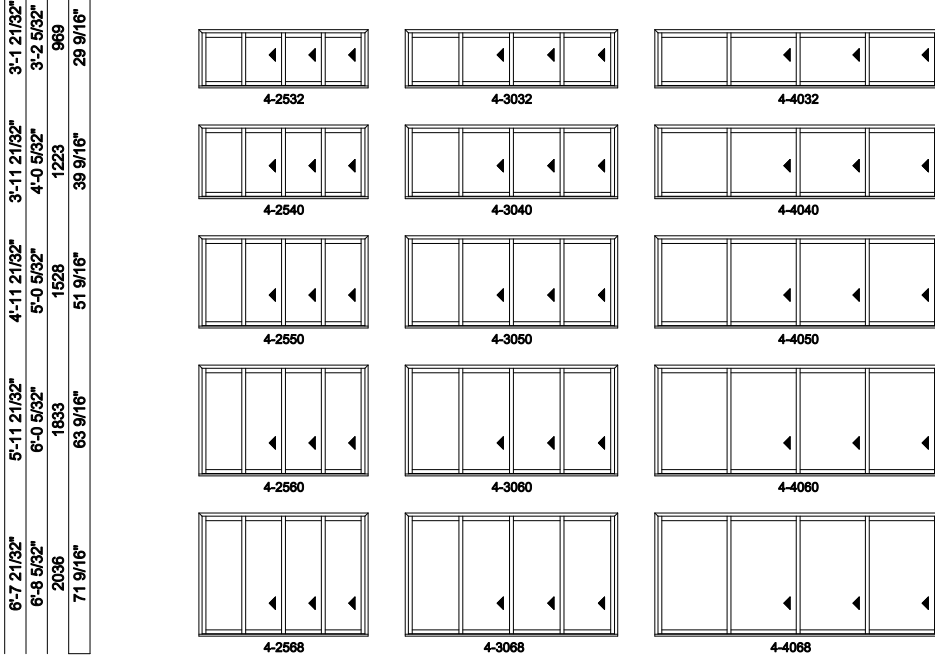

### Multi-Slide Windows - 2-1/4" Panel (4701) 4 Panel

Jamb Dimension	9'-1 7/16"	11'-5 7/16"	15'-5 7/16"
Rough Opening	9'-2 7/16"	11'-6 7/16"	15'-6 7/16"
Soft Metric R.O. (mm)	2805	3516	4736
Glass Size	24 1/4"	31 1/4"	43 1/4"

Note: for motorized doors add 20" to rough opening

4L shown; 4R available