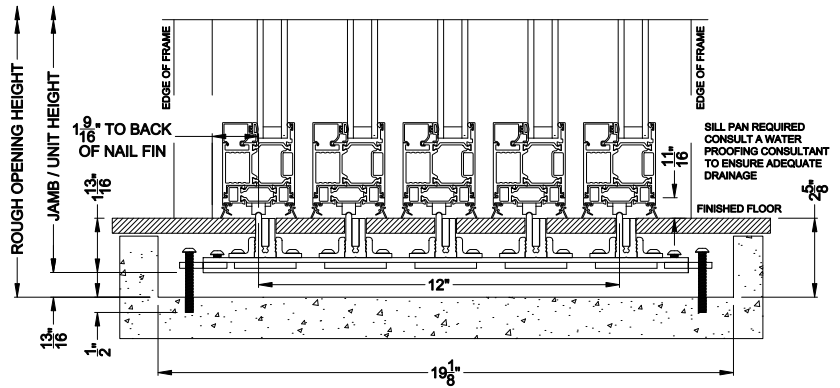

Weather Shield™

VUE Collection

Multi-Slide Windows

CROSS SECTION DETAILS

VUE COLLECTION MULTI-SLIDE WINDOW (4701)
Vertical Section - with Sill Riser - 5 or Bi-parting 10 Panel Door

VUE COLLECTION MULTI-SLIDE WINDOW (4701)
Vertical Section - Standard Sill - 5 or Bi-parting 10 Panel Door

Square Bead ES Glass Square Bead Beveled Bead Narrow Bead

VUE COLLECTION MULTI-SLIDE WINDOW (4701)
Vertical Section - with T-track sill - 5 or Bi-parting 10 Panel Door

VUE COLLECTION MULTI-SLIDE WINDOW (4701)
Vertical Section - with Drainage T-track sill - 5 or Bi-parting 10 Panel Door

Note: All dimensions are approximate. Weather Shield reserves the right to change specifications without notice.

VUE COLLECTION MULTI-SLIDE WINDOW (4701)
Horizontal Section - 5 Panel Window

Square Bead

Beveled Bead

Narrow Bead

ES Glass Square Bead

Note: All dimensions are approximate. Weather Shield reserves the right to change specifications without notice.

Weather Shield™

VUE Collection

Multi-Slide Windows

CROSS SECTION DETAILS