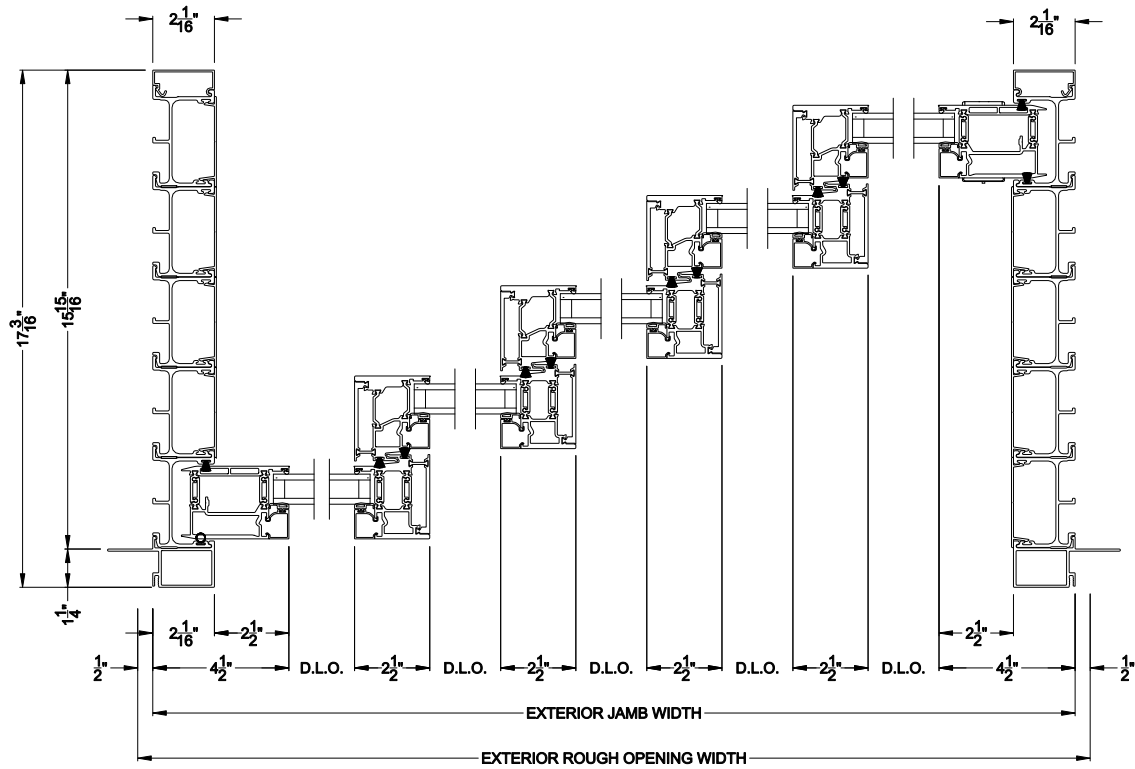

Weather Shield™

VUE Collection

Multi-Slide Windows

CROSS SECTION DETAILS

VUE COLLECTION MULTI-SLIDE WINDOW (4701)
Vertical Section - with Sill Riser - 5 or Bi-parting 10 Panel Door

VUE COLLECTION MULTI-SLIDE WINDOW (4701)
Vertical Section - Standard Sill - 5 or Bi-parting 10 Panel Door

Square Bead ES Glass Square Bead Beveled Bead Narrow Bead

VUE COLLECTION MULTI-SLIDE WINDOW (4701)
Vertical Section - with T-track sill - 5 or Bi-parting 10 Panel Door

VUE COLLECTION MULTI-SLIDE WINDOW (4701)
Vertical Section - with Drainage T-track sill - 5 or Bi-parting 10 Panel Door

Note: All dimensions are approximate. Weather Shield reserves the right to change specifications without notice.

VUE COLLECTION MULTI-SLIDE WINDOW (4701)
Horizontal Section - 5 Panel Window

Square Bead

Beveled Bead

Narrow Bead

ES Glass Square Bead

Note: All dimensions are approximate. Weather Shield reserves the right to change specifications without notice.

Weather Shield™

VUE Collection

Multi-Slide Windows

CROSS SECTION DETAILS