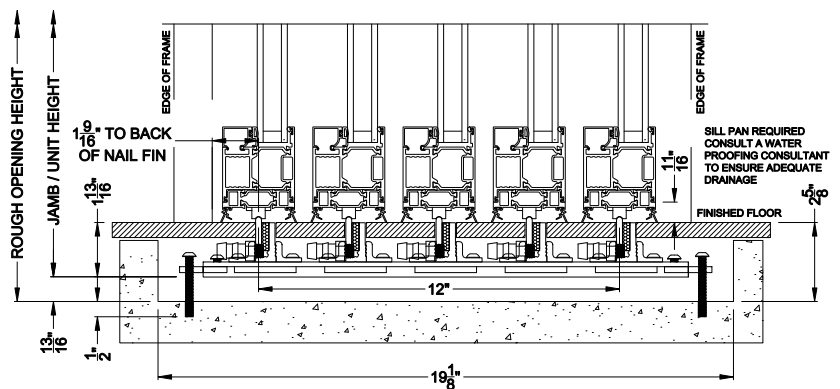

Weather Shield™

VUE Collection

Multi-Slide Windows

CROSS SECTION DETAILS

VUE COLLECTION MULTI-SLIDE WINDOW (4701)
Vertical Section - with Sill Riser - 5 or Bi-parting 10 Panel Door

VUE COLLECTION MULTI-SLIDE WINDOW (4701)
Vertical Section - Standard Sill - 5 or Bi-parting 10 Panel Door

Square Bead ES Glass Square Bead Beveled Bead Narrow Bead

VUE COLLECTION MULTI-SLIDE WINDOW (4701)
Vertical Section - with T-track sill - 5 or Bi-parting 10 Panel Door

VUE COLLECTION MULTI-SLIDE WINDOW (4701)
Vertical Section - with Drainage T-track sill - 5 or Bi-parting 10 Panel Door

Note: All dimensions are approximate. Weather Shield reserves the right to change specifications without notice.

VUE COLLECTION MULTI-SLIDE WINDOW (4701)
Horizontal Section - 5 Panel Window

Square Bead

Beveled Bead

Narrow Bead

ES Glass Square Bead

Note: All dimensions are approximate. Weather Shield reserves the right to change specifications without notice.

Weather Shield™

VUE Collection

Multi-Slide Windows

CROSS SECTION DETAILS