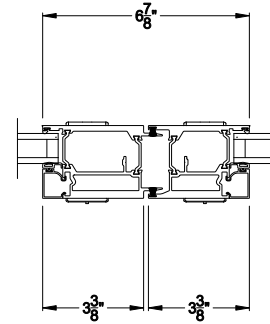

Narrow Bead

ES Glass Square Bead

Note: All dimensions are approximate. Weather Shield reserves the right to change specifications without notice.

Weather Shield™

VUE Collection

Multi-Slide Windows

CROSS SECTION DETAILS

VUE COLLECTION MULTI-SLIDE WINDOW (4701)
Horizontal Section - Bi-parting stiles

VUE COLLECTION MULTI-SLIDE WINDOW (4701)
Horizontal Pocket Section - 5 or Bi-parting 10 Panel Window

Note: All dimensions are approximate. Weather Shield reserves the right to change specifications without notice.