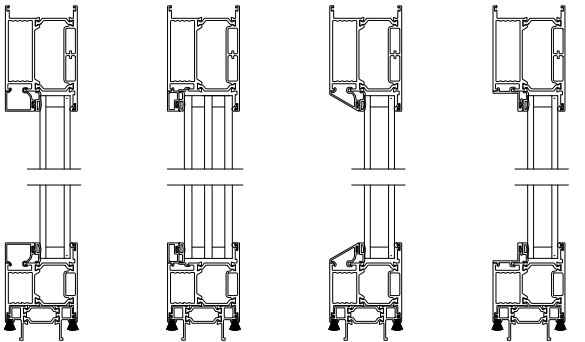

Weather Shield™

VUE Collection

Multi-Slide Windows

CROSS SECTION DETAILS

VUE COLLECTION MULTI-SLIDE WINDOW (4701)
Vertical Section - with Sill Riser - 5 or Bi-parting 10 Panel Door

VUE COLLECTION MULTI-SLIDE WINDOW (4701)
Vertical Section - Standard Sill - 5 or Bi-parting 10 Panel Door

Square Bead ES Glass Square Bead Beveled Bead Narrow Bead

VUE COLLECTION MULTI-SLIDE WINDOW (4701)
Vertical Section - with T-track sill - 5 or Bi-parting 10 Panel Door

VUE COLLECTION MULTI-SLIDE WINDOW (4701)
Vertical Section - with Drainage T-track sill - 5 or Bi-parting 10 Panel Door

Note: All dimensions are approximate. Weather Shield reserves the right to change specifications without notice.

VUE COLLECTION MULTI-SLIDE WINDOW (4701)
Horizontal Section - 5 Panel Window

Square Bead

Beveled Bead

Narrow Bead

ES Glass Square Bead

Note: All dimensions are approximate. Weather Shield reserves the right to change specifications without notice.

Weather Shield™

VUE Collection

Multi-Slide Windows

CROSS SECTION DETAILS