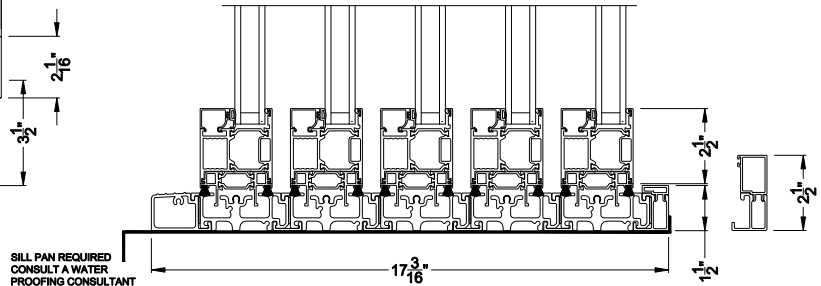

Weather Shield™

VUE Collection

Multi-Slide Windows

CROSS SECTION DETAILS

VUE COLLECTION MULTI-SLIDE WINDOW (4701)
Vertical Section - with Sill Riser - 5 or Bi-parting 10 Panel Door

VUE COLLECTION MULTI-SLIDE WINDOW (4701)
Vertical Section - Standard Sill - 5 or Bi-parting 10 Panel Door

Square Bead ES Glass Square Bead Beveled Bead Narrow Bead

VUE COLLECTION MULTI-SLIDE WINDOW (4701)
Vertical Section - with T-track sill - 5 or Bi-parting 10 Panel Door

VUE COLLECTION MULTI-SLIDE WINDOW (4701)
Vertical Section - with Drainage T-track sill - 5 or Bi-parting 10 Panel Door

Note: All dimensions are approximate. Weather Shield reserves the right to change specifications without notice.

VUE COLLECTION MULTI-SLIDE WINDOW (4701)
Horizontal Section - 5 Panel Window

Square Bead

Beveled Bead

Narrow Bead

ES Glass Square Bead

Note: All dimensions are approximate. Weather Shield reserves the right to change specifications without notice.

Weather Shield™

VUE Collection

Multi-Slide Windows

CROSS SECTION DETAILS