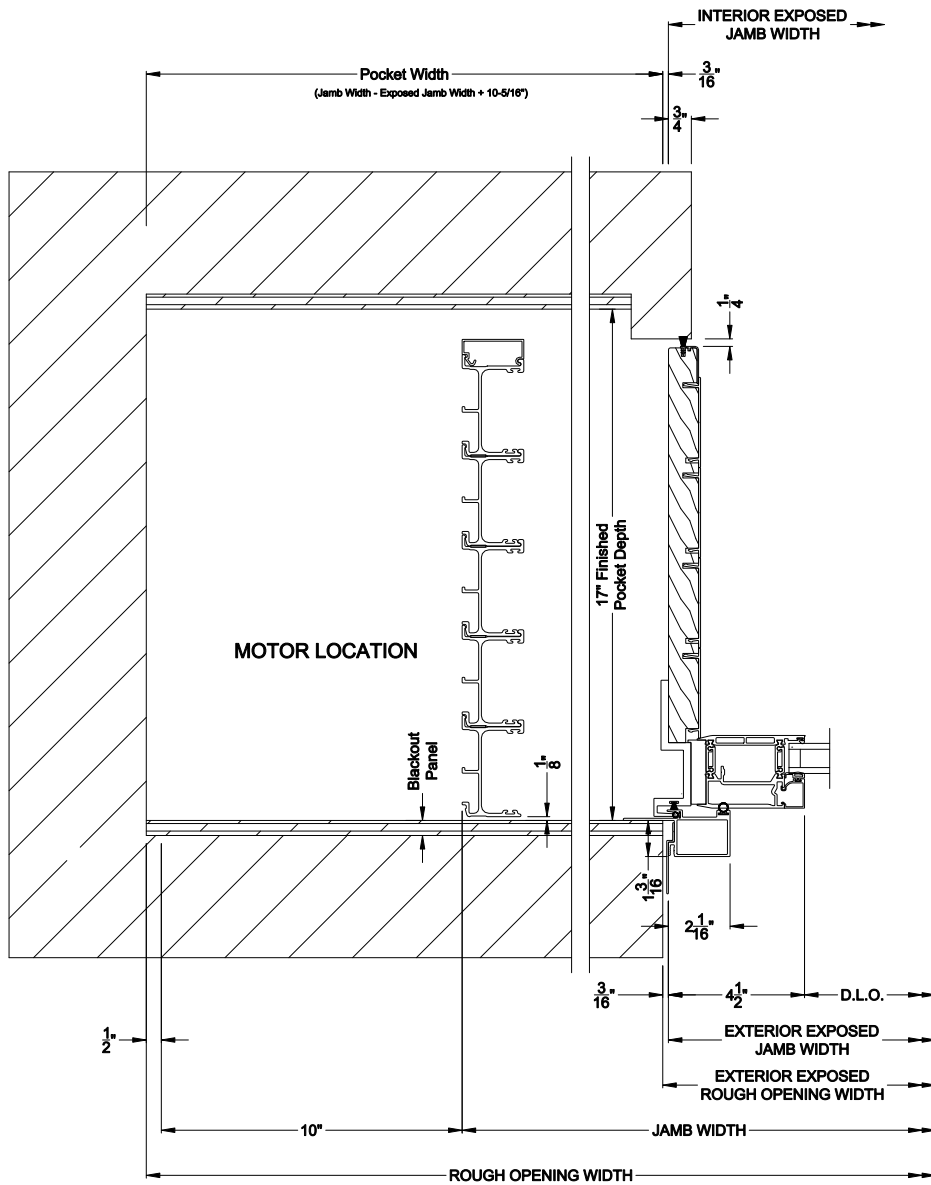

Narrow Bead

ES Glass Square Bead

Note: All dimensions are approximate. Weather Shield reserves the right to change specifications without notice.

Weather Shield™

VUE Collection

Multi-Slide Windows

CROSS SECTION DETAILS

VUE COLLECTION MULTI-SLIDE WINDOW (4701)
Horizontal Section - Bi-parting stiles

VUE COLLECTION MULTI-SLIDE WINDOW (4701)
Horizontal Pocket Section - 5 or Bi-parting 10 Panel Window

Note: All dimensions are approximate. Weather Shield reserves the right to change specifications without notice.

Weather Shield™

VUE Collection

Multi-Slide Windows

CROSS SECTION DETAILS

VUE COLLECTION MULTI-SLIDE WINDOW (4701)
Horizontal Motorized Pocket Section - 5 or Bi-parting 10 Panel Window

Note: All dimensions are approximate. Weather Shield reserves the right to change specifications without notice.