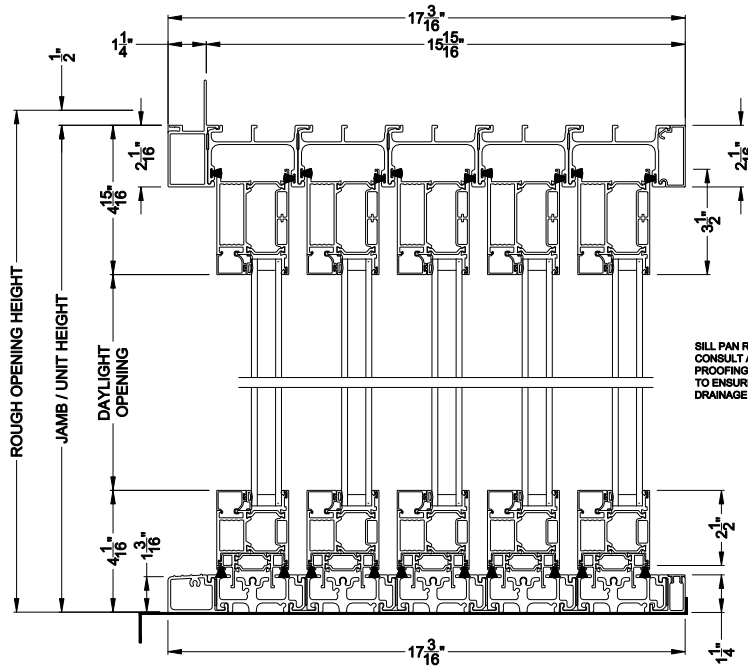

Weather Shield™

VUE Collection

Multi-Slide Windows

CROSS SECTION DETAILS

VUE COLLECTION MULTI-SLIDE WINDOW (4701)
Vertical Section - with Sill Riser - 5 or Bi-parting 10 Panel Door

VUE COLLECTION MULTI-SLIDE WINDOW (4701)
Vertical Section - Standard Sill - 5 or Bi-parting 10 Panel Door

Square Bead ES Glass Square Bead Beveled Bead Narrow Bead

VUE COLLECTION MULTI-SLIDE WINDOW (4701)
Vertical Section - with T-track sill - 5 or Bi-parting 10 Panel Door

VUE COLLECTION MULTI-SLIDE WINDOW (4701)
Vertical Section - with Drainage T-track sill - 5 or Bi-parting 10 Panel Door

Note: All dimensions are approximate. Weather Shield reserves the right to change specifications without notice.

VUE COLLECTION MULTI-SLIDE WINDOW (4701)
Horizontal Section - 5 Panel Window

Square Bead

Beveled Bead

Narrow Bead

ES Glass Square Bead

Note: All dimensions are approximate. Weather Shield reserves the right to change specifications without notice.

Weather Shield™

VUE Collection

Multi-Slide Windows

CROSS SECTION DETAILS