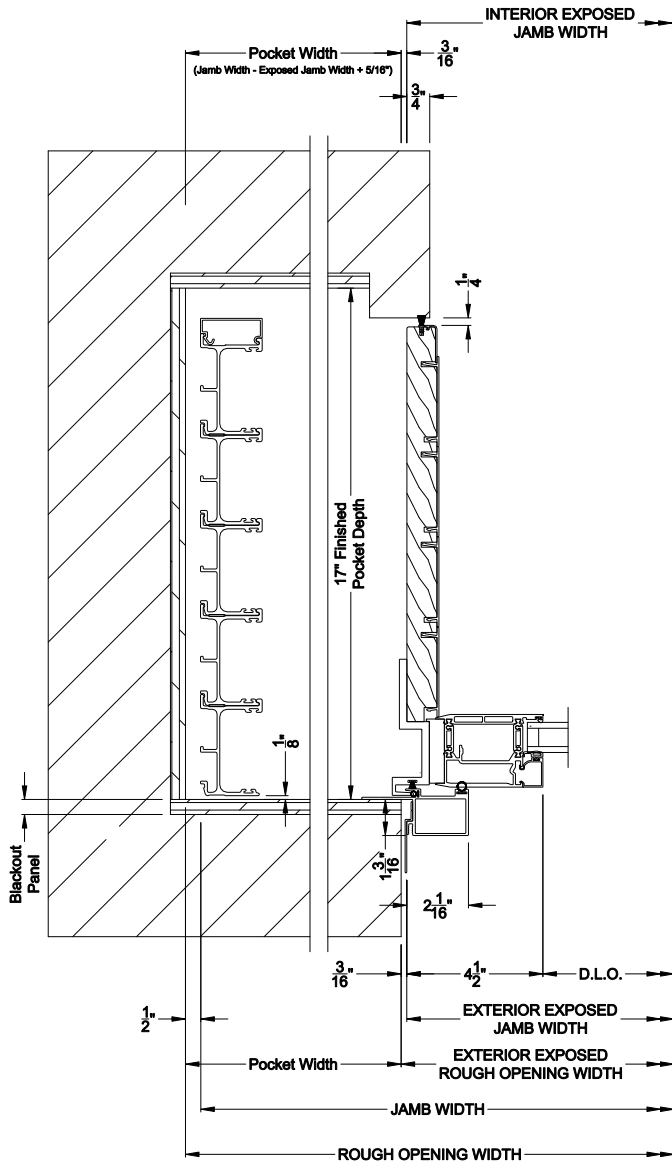

Narrow Bead

ES Glass Square Bead

Note: All dimensions are approximate. Weather Shield reserves the right to change specifications without notice.

Weather Shield™

VUE Collection

Multi-Slide Windows

CROSS SECTION DETAILS

VUE COLLECTION MULTI-SLIDE WINDOW (4701)
Horizontal Section - Bi-parting stiles

VUE COLLECTION MULTI-SLIDE WINDOW (4701)
Horizontal Pocket Section - 5 or Bi-parting 10 Panel Window

Note: All dimensions are approximate. Weather Shield reserves the right to change specifications without notice.