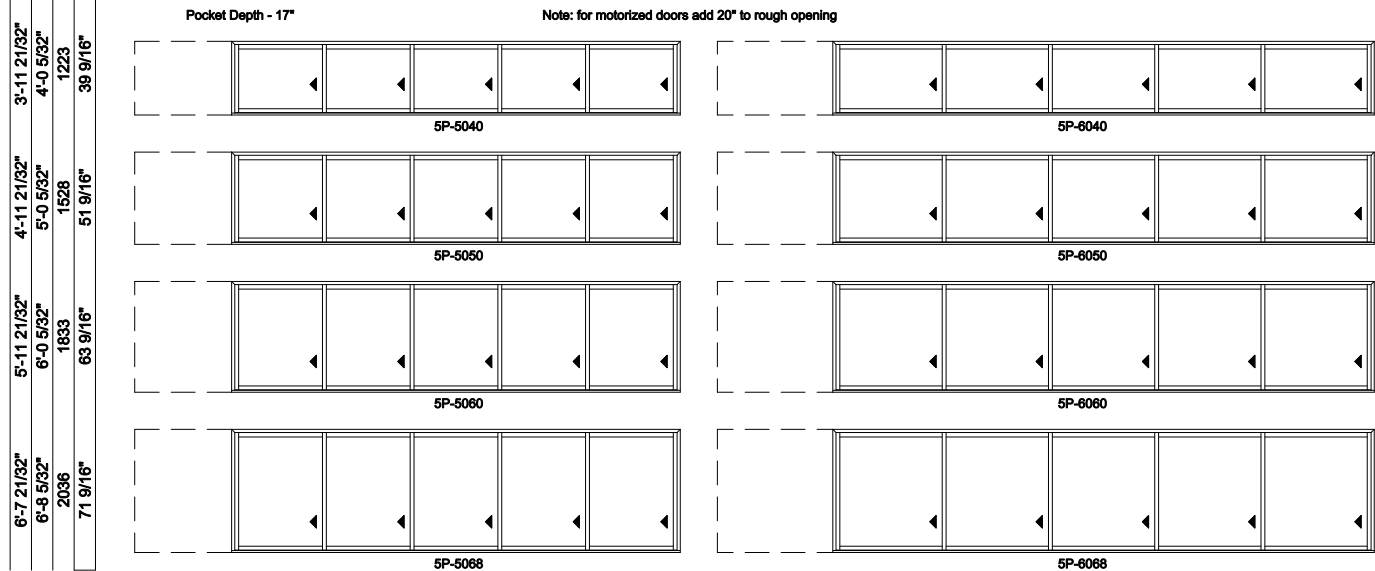

Note: for motorized doors add 20" to rough opening

5L shown; 5R available

Multi-Slide Windows - 2-1/4" Panel (4701) 5 Panel

Jamb Dimension	24'-2 1/8"	29'-2 1/8"
Rough Opening	24'-3 1/8"	29'-3 1/8"
Soft Metric R.O. (mm)	7395	8919
Glass Size	55 1/4"	67 1/4"

Note: for motorized doors add 20" to rough opening

5L shown; 5R available

Multi-Slide Windows - 2-1/4" Panel (4701) 5 Panel Pocket

Exposed Jamb Width	11'-3 1/8"	14'-2 1/8"	19'-2 1/8"
Exposed RO Width	11'-3 13/16"	14'-2 13/16"	19'-2 13/16"
Pocket Width	2'-8"	3'-3"	4'-3"
Jamb Dimension	13'-10 13/16"	17'-4 13/16"	23'-4 13/16"
Rough Opening	13'-11 13/16"	17'-5 13/16"	23'-5 13/16"
Soft Metric R.O. (mm)	4262	5329	7158
Glass Size	24 1/4"	31 1/4"	43 1/4"

5L shown; 5R available

Multi-Slide Windows - 2-1/4" Panel (4701) 5 Panel Pocket

Exposed Jamb Width	24'-2 1/8"	29'-2 1/8"
Exposed RO Width	24'-2 13/16"	29'-2 13/16"
Pocket Width	5'-3"	6'-3"
Jamb Dimension	29'-4 13/16"	35'-4 13/16"
Rough Opening	29'-5 13/16"	35'-5 13/16"
Soft Metric R.O. (mm)	8987	10816
Glass Size	55 1/4"	67 1/4"

5L shown; 5R available