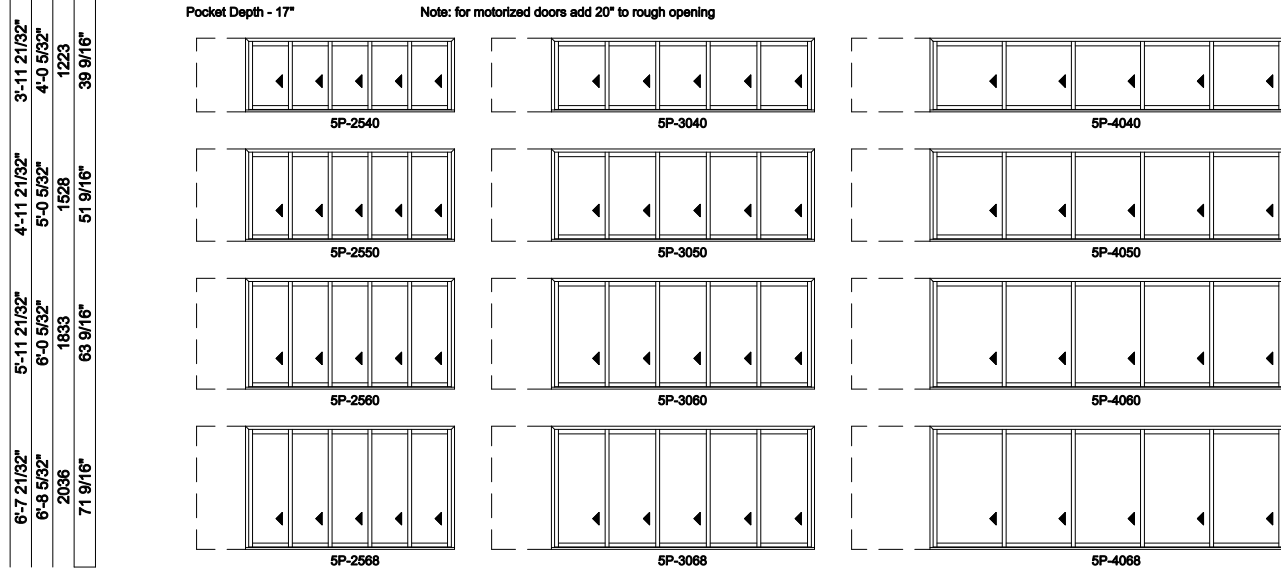

Multi-Slide Windows - 2-1/4" Panel (4701) 5 Panel

Jamb Dimension	11'-3 1/8"	14'-2 1/8"	19'-2 1/8"
Rough Opening	11'-4 1/8"	14'-3 1/8"	19'-3 1/8"
Soft Metric R.O. (mm)	3458	4347	5871
Glass Size	24 1/4"	31 1/4"	43 1/4"

Note: for motorized doors add 20" to rough opening

5L shown; 5R available

Multi-Slide Windows - 2-1/4" Panel (4701) 5 Panel

Jamb Dimension	24'-2 1/8"	29'-2 1/8"
Rough Opening	24'-3 1/8"	29'-3 1/8"
Soft Metric R.O. (mm)	7395	8919
Glass Size	55 1/4"	67 1/4"

Note: for motorized doors add 20" to rough opening

5L shown; 5R available

Multi-Slide Windows - 2-1/4" Panel (4701) 5 Panel Pocket

Exposed Jamb Width	11'-3 1/8"	14'-2 1/8"	19'-2 1/8"
Exposed RO Width	11'-3 13/16"	14'-2 13/16"	19'-2 13/16"
Pocket Width	2'-8"	3'-3"	4'-3"
Jamb Dimension	13'-10 13/16"	17'-4 13/16"	23'-4 13/16"
Rough Opening	13'-11 13/16"	17'-5 13/16"	23'-5 13/16"
Soft Metric R.O. (mm)	4262	5329	7158
Glass Size	24 1/4"	31 1/4"	43 1/4"

5L shown; 5R available

Multi-Slide Windows - 2-1/4" Panel (4701) 5 Panel Pocket

Exposed Jamb Width	24'-2 1/8"	29'-2 1/8"
Exposed RO Width	24'-2 13/16"	29'-2 13/16"
Pocket Width	5'-3"	6'-3"
Jamb Dimension	29'-4 13/16"	35'-4 13/16"
Rough Opening	29'-5 13/16"	35'-5 13/16"
Soft Metric R.O. (mm)	8987	10816
Glass Size	55 1/4"	67 1/4"