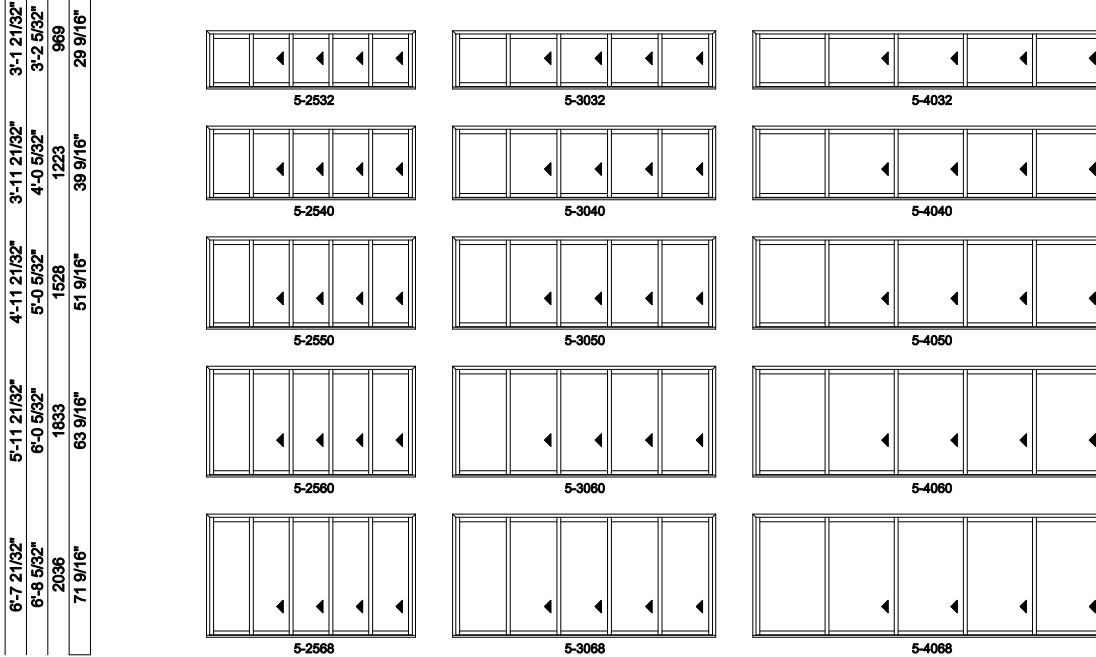

Multi-Slide Windows - 2-1/4" Panel (4701) 5 Panel

Jamb Dimension	11'-3 1/8"	14'-2 1/8"	19'-2 1/8"
Rough Opening	11'-4 1/8"	14'-3 1/8"	19'-3 1/8"
Soft Metric R.O. (mm)	3458	4347	5871
Glass Size	24 1/4"	31 1/4"	43 1/4"

Note: for motorized doors add 20" to rough opening

5L shown; 5R available

Multi-Slide Windows - 2-1/4" Panel (4701) 5 Panel

Jamb Dimension	24'-2 1/8"	29'-2 1/8"
Rough Opening	24'-3 1/8"	29'-3 1/8"
Soft Metric R.O. (mm)	7395	8919
Glass Size	55 1/4"	67 1/4"

Note: for motorized doors add 20" to rough opening

5L shown; 5R available

Multi-Slide Windows - 2-1/4" Panel (4701) 5 Panel Pocket

Exposed Jamb Width	11'-3 1/8"	14'-2 1/8"	19'-2 1/8"
Exposed RO Width	11'-3 13/16"	14'-2 13/16"	19'-2 13/16"
Pocket Width	2'-8"	3'-3"	4'-3"
Jamb Dimension	13'-10 13/16"	17'-4 13/16"	23'-4 13/16"
Rough Opening	13'-11 13/16"	17'-5 13/16"	23'-5 13/16"
Soft Metric R.O. (mm)	4262	5329	7158
Glass Size	24 1/4"	31 1/4"	43 1/4"

5L shown; 5R available

Multi-Slide Windows - 2-1/4" Panel (4701) 5 Panel Pocket

Exposed Jamb Width	24'-2 1/8"	29'-2 1/8"
Exposed RO Width	24'-2 13/16"	29'-2 13/16"
Pocket Width	5'-3"	6'-3"
Jamb Dimension	29'-4 13/16"	35'-4 13/16"
Rough Opening	29'-5 13/16"	35'-5 13/16"
Soft Metric R.O. (mm)	8987	10816
Glass Size	55 1/4"	67 1/4"