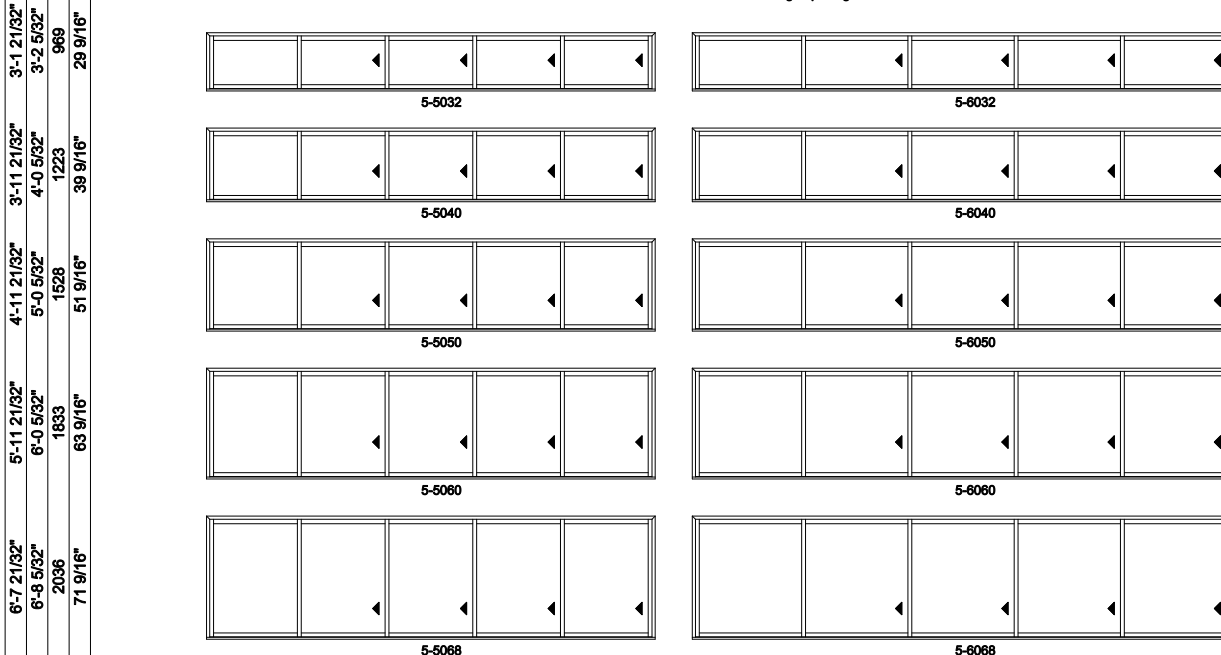

Note: for motorized doors add 20" to rough opening

5L shown; 5R available

Multi-Slide Windows - 2-1/4" Panel (4701) 5 Panel

Jamb Dimension	24'-2 1/8"	29'-2 1/8"
Rough Opening	24'-3 1/8"	29'-3 1/8"
Soft Metric R.O. (mm)	7395	8919
Glass Size	55 1/4"	67 1/4"

Note: for motorized doors add 20" to rough opening

5L shown; 5R available

Multi-Slide Windows - 2-1/4" Panel (4701) 5 Panel Pocket

Exposed Jamb Width	11'-3 1/8"	14'-2 1/8"	19'-2 1/8"
Exposed RO Width	11'-3 13/16"	14'-2 13/16"	19'-2 13/16"
Pocket Width	2'-8"	3'-3"	4'-3"
Jamb Dimension	13'-10 13/16"	17'-4 13/16"	23'-4 13/16"
Rough Opening	13'-11 13/16"	17'-5 13/16"	23'-5 13/16"
Soft Metric R.O. (mm)	4262	5329	7158
Glass Size	24 1/4"	31 1/4"	43 1/4"

5L shown; 5R available

Multi-Slide Windows - 2-1/4" Panel (4701) 5 Panel Pocket

Exposed Jamb Width	24'-2 1/8"	29'-2 1/8"
Exposed RO Width	24'-2 13/16"	29'-2 13/16"
Pocket Width	5'-3"	6'-3"
Jamb Dimension	29'-4 13/16"	35'-4 13/16"
Rough Opening	29'-5 13/16"	35'-5 13/16"
Soft Metric R.O. (mm)	8987	10816
Glass Size	55 1/4"	67 1/4"

5L shown; 5R available