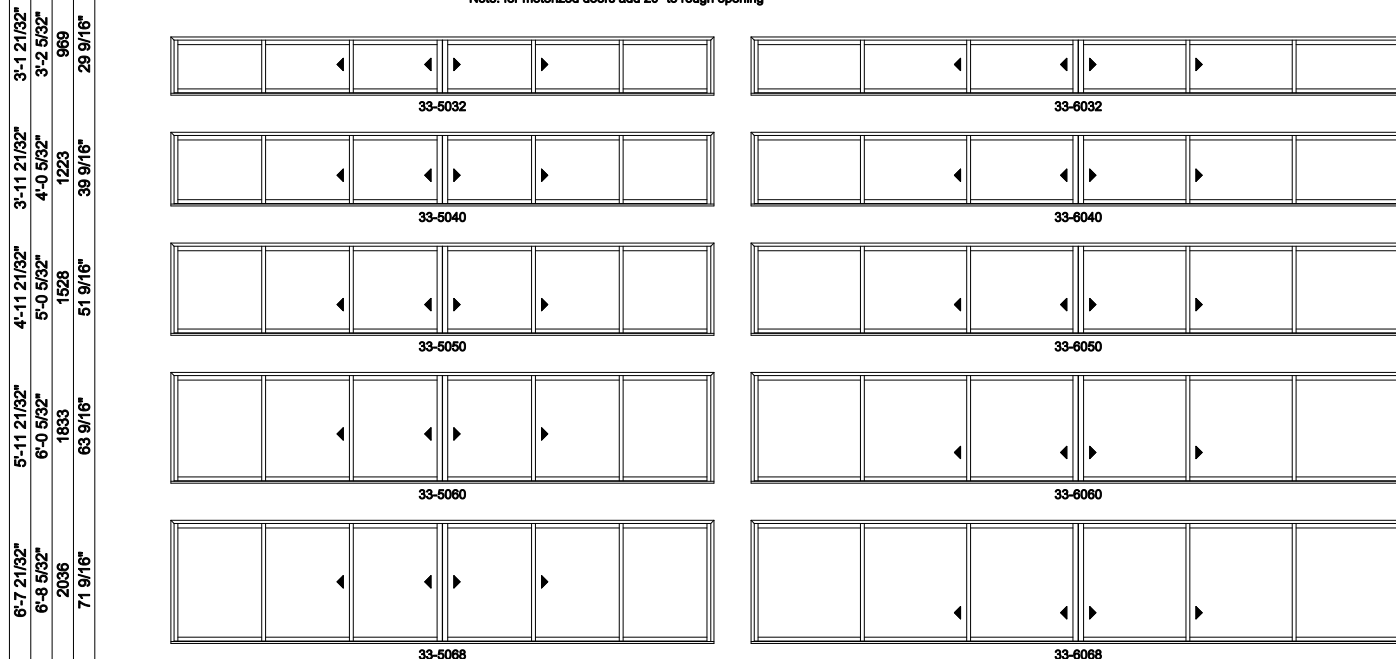

Multi-Slide Windows - 2-1/4" Panel (4701) 3L3R Panel

Jamb Dimension	29'-3 1/4"	35'-3 1/4"
Rough Opening	29'-4 1/4"	35'-4 1/4"
Soft Metric R.O. (mm)	8947	10776
Glass Size	55 1/4"	67 1/4"

Note: for motorized doors add 20" to rough opening