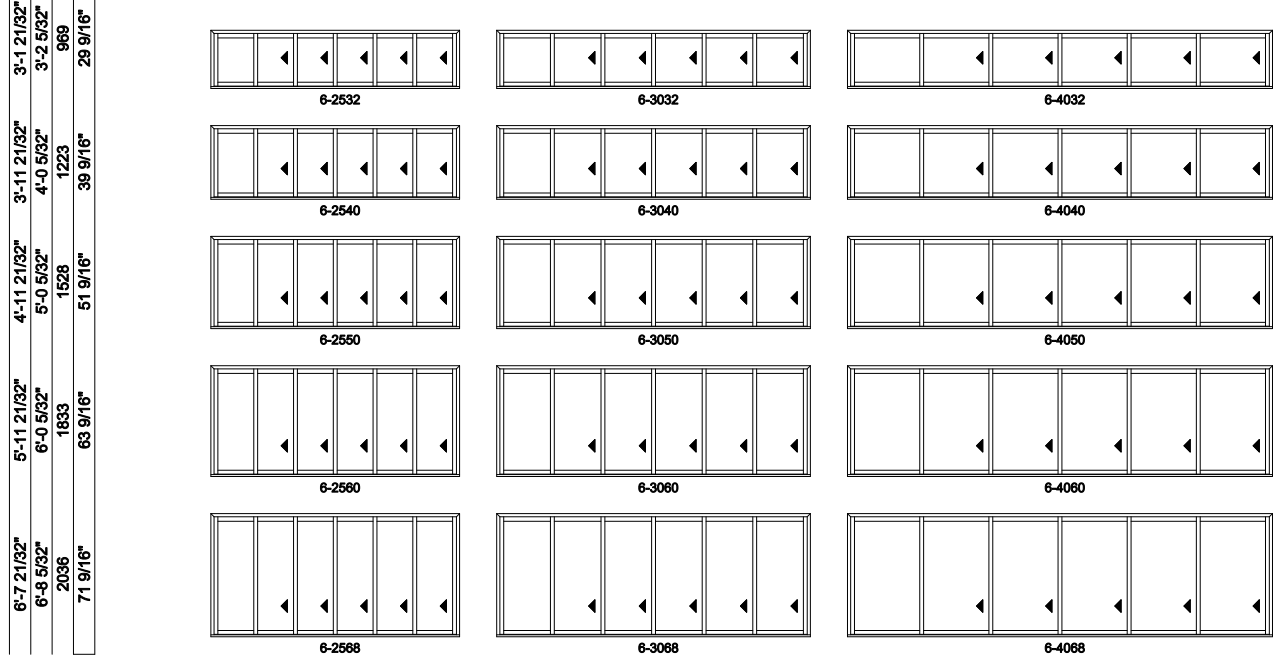

Multi-Slide Windows - 2-1/4" Panel (4701) 6 Panel

Jamb Dimension	13'-4 27/32"	16'-10 27/32"	22'-10 27/32"
Rough Opening	13'-5 27/32"	16'-11 27/32"	22'-11 27/32"
Soft Metric R.O. (mm)	4111	5178	7006
Glass Size	24 1/4"	31 1/4"	43 1/4"

Note: for motorized doors add 20" to rough opening