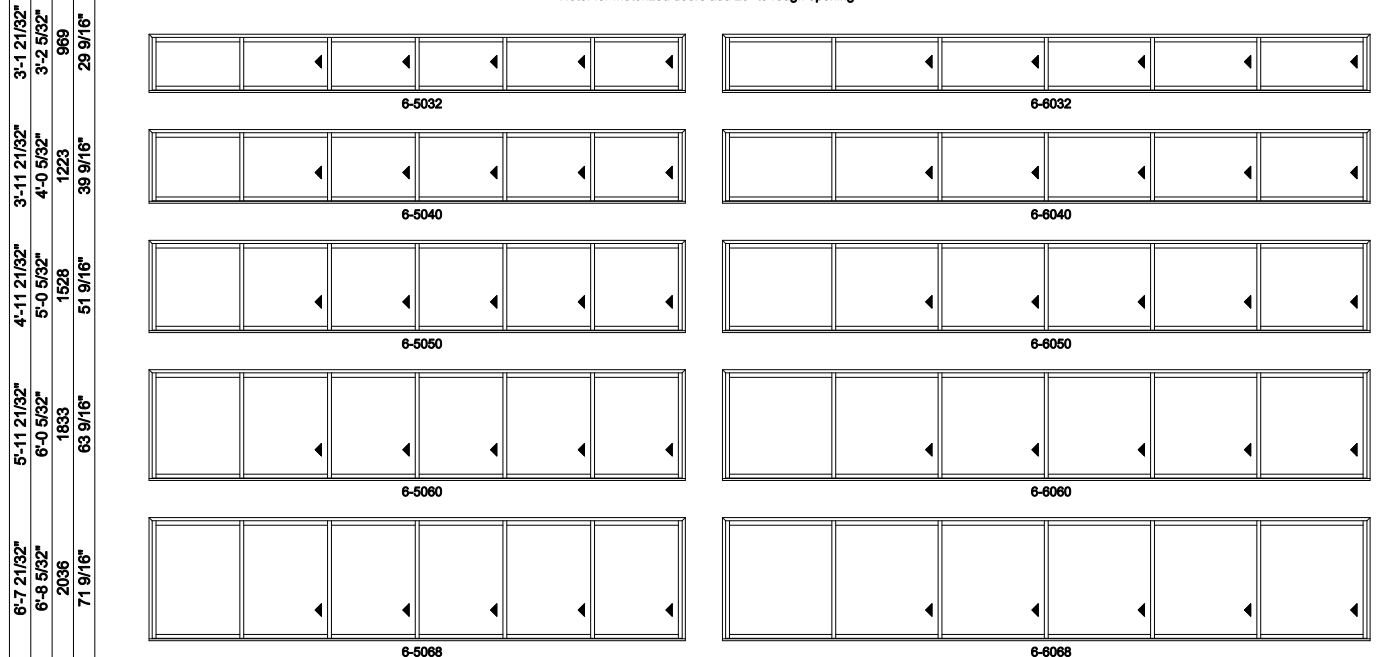

Multi-Slide Windows - 2-1/4" Panel (4701) 6 Panel

Jamb Dimension	28'-10 27/32"	34'-10 27/32"
Rough Opening	28'-11 27/32"	34'-11 27/32"
Soft Metric R.O. (mm)	8835	10664
Glass Size	55 1/4"	67 1/4"

Note: for motorized doors add 20" to rough opening