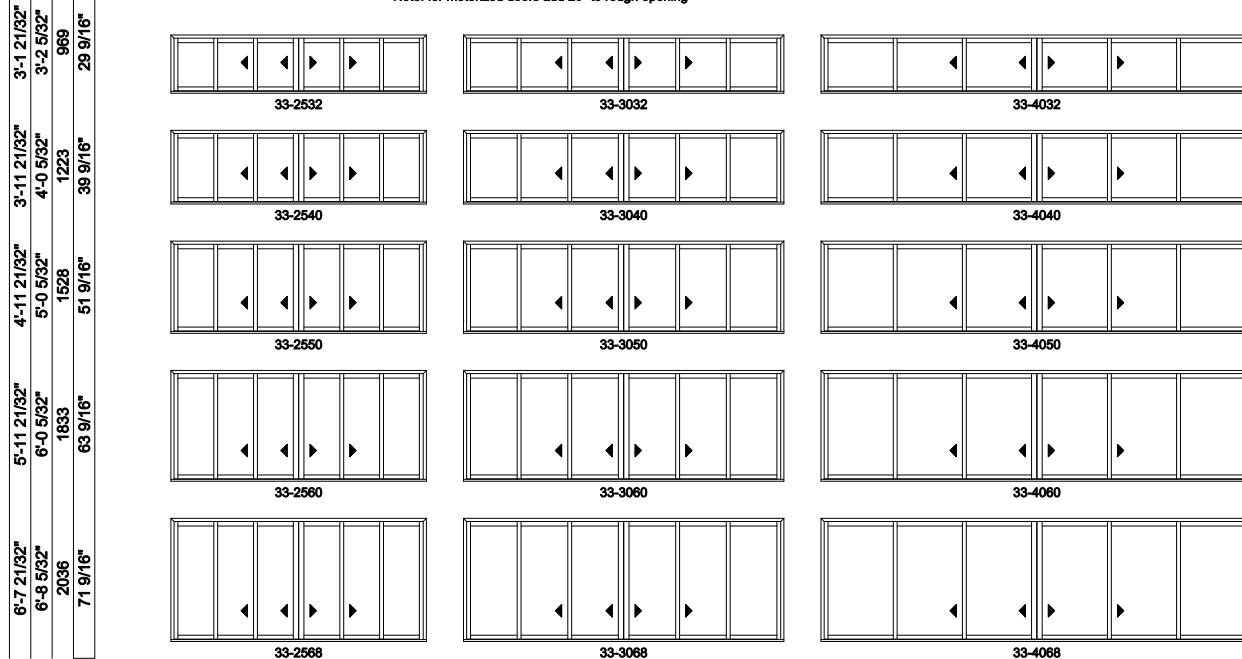

Multi-Slide Windows - 2-1/4" Panel (4701) 3L3R Panel

Jamb Dimension	13'-9 1/4"	17'-3 1/4"	23'-3 1/4"
Rough Opening	13'-10 1/4"	17'-4 1/4"	23'-4 1/4"
Soft Metric R.O. (mm)	4223	5290	7118
Glass Size	24 1/4"	31 1/4"	43 1/4"

Note: for motorized doors add 20" to rough opening