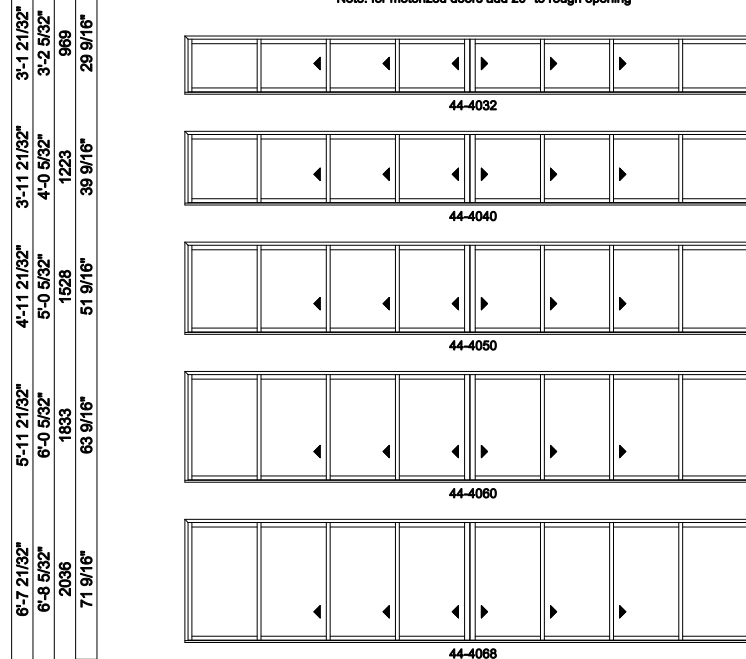

Multi-Slide Windows - 2-1/4" Panel (4701) 4L4R Panel

Jamb Dimension	18'-0 5/8"	22'-8 5/8"
Rough Opening	18'-1 5/8"	22'-9 5/8"
Soft Metric R.O. (mm)	5528	6950
Glass Size	24 1/4"	31 1/4"

Note: for motorized doors add 20" to rough opening

Multi-Slide Windows - 2-1/4" Panel (4701) 4L4R Panel

Jamb Dimension	30'-8 5/8"
Rough Opening	30'-9 5/8"
Soft Metric R.O. (mm)	9388
Glass Size	43 1/4"

Note: for motorized doors add 20" to rough opening

Multi-Slide Windows - 2-1/4" Panel (4701) 4L4R Panel

Jamb Dimension	38'-8 5/8"
Rough Opening	38'-9 5/8"
Soft Metric R.O. (mm)	11827
Glass Size	55 1/4"

Note: for motorized doors add 20" to rough opening

3'-1 21/32"	3'-11 21/32"	4'-11 21/32"	5'-11 21/32"	6'-7 21/32"	
3'-2 5/32"	4'-0 5/32"	5'-0 5/32"	6'-0 5/32"	6'-9 5/32"	
969	1223	1528	1833	2036	
29 9/16"	39 9/16"	51 9/16"	63 9/16"	71 9/16"	

Multi-Slide Windows - 2-1/4" Panel (4701) 4L4R Panel Pocket

Exposed Jamb Width	46'-8 21/32"
Exposed RO Width	46'-9 1/32"
Pocket Width	6'-3"
Jamb Dimension	59'-2 1/32"
Rough Opening	59'-3 1/32"
Soft Metric R.O. (mm)	18060
Glass Size	67 1/4"