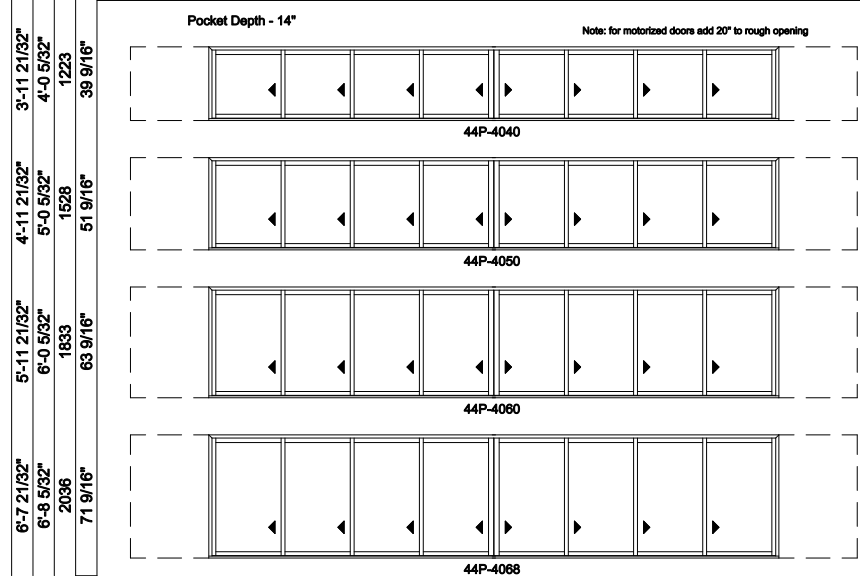

Jamb Dimension	38'-8 5/8"
Rough Opening	38'-9 5/8"
Soft Metric R.O. (mm)	11827
Glass Size	55 1/4"

Note: for motorized doors add 20" to rough opening

3'-1 21/32"	3'-11 21/32"	4'-11 21/32"	5'-11 21/32"	6'-7 21/32"	
3'-2 5/32"	4'-0 5/32"	5'-0 5/32"	6'-0 5/32"	6'-9 5/32"	
969	1223	1528	1833	2036	
29 9/16"	39 9/16"	51 9/16"	63 9/16"	71 9/16"	

Multi-Slide Windows - 2-1/4" Panel (4701) 4L4R Panel

Jamb Dimension	46'-8 5/8"
Rough Opening	46'-9 5/8"
Soft Metric R.O. (mm)	14265
Glass Size	67 1/4"

Note: for motorized doors add 20" to rough opening

3'-1 21/32"	3'-11 21/32"	4'-11 21/32"	5'-11 21/32"	6'-7 21/32"	
3'-2 5/32"	4'-0 5/32"	5'-0 5/32"	6'-0 5/32"	6'-8 5/32"	
969	1223	1528	1833	2036	
29 9/16"	39 9/16"	51 9/16"	63 9/16"	71 9/16"	

Multi-Slide Windows - 2-1/4" Panel (4701) 4L4R Panel Pocket

Exposed Jamb Width	18'-0 21/32"	22'-8 21/32"
Exposed RO Width	18'-1 1/32"	22'-9 1/32"
Pocket Width	2'-8"	3'-3"
Jamb Dimension	23'-4 1/32"	29'-2 1/32"
Rough Opening	23'-5 1/32"	29'-3 1/32"
Soft Metric R.O. (mm)	7138	8916
Glass Size	24 1/4"	31 1/4"

Multi-Slide Windows - 2-1/4" Panel (4701) 4L4R Panel Pocket

Exposed Jamb Width	30'-8 21/32"
Exposed RO Width	30'-9 1/32"
Pocket Width	4'-3"
Jamb Dimension	39'-2 1/32"
Rough Opening	39'-3 1/32"
Soft Metric R.O. (mm)	11964
Glass Size	43 1/4"