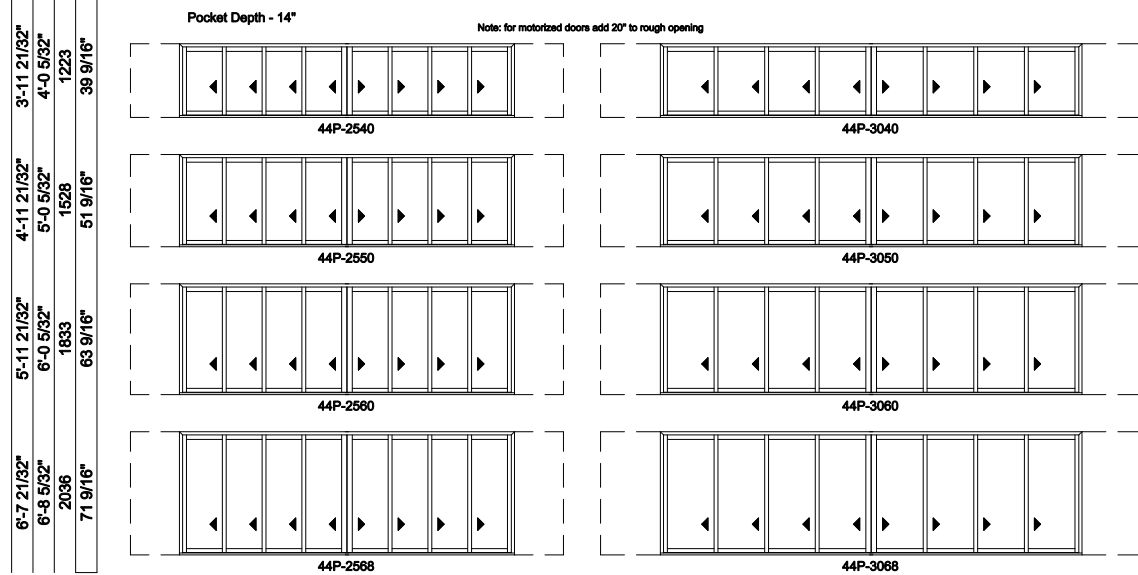

Jamb Dimension	38'-8 5/8"
Rough Opening	38'-9 5/8"
Soft Metric R.O. (mm)	11827
Glass Size	55 1/4"

Note: for motorized doors add 20" to rough opening

3'-1 21/32"	3'-11 21/32"	4'-11 21/32"	5'-11 21/32"	6'-7 21/32"	
3'-2 5/32"	4'-0 5/32"	5'-0 5/32"	6'-0 5/32"	6'-9 5/32"	
969	1223	1528	1833	2036	
29 9/16"	39 9/16"	51 9/16"	63 9/16"	71 9/16"	

Multi-Slide Windows - 2-1/4" Panel (4701) 4L4R Panel

Jamb Dimension	46'-8 5/8"
Rough Opening	46'-9 5/8"
Soft Metric R.O. (mm)	14265
Glass Size	67 1/4"

Note: for motorized doors add 20" to rough opening

3'-1 21/32"	3'-11 21/32"	4'-11 21/32"	5'-11 21/32"	6'-7 21/32"	
3'-2 5/32"	4'-0 5/32"	5'-0 5/32"	6'-0 5/32"	6'-8 5/32"	
969	1223	1528	1833	2036	
29 9/16"	39 9/16"	51 9/16"	63 9/16"	71 9/16"	

Multi-Slide Windows - 2-1/4" Panel (4701) 4L4R Panel Pocket

Exposed Jamb Width	18'-0 21/32"	22'-8 21/32"
Exposed RO Width	18'-1 1/32"	22'-9 1/32"
Pocket Width	2'-8"	3'-3"
Jamb Dimension	23'-4 1/32"	29'-2 1/32"
Rough Opening	23'-5 1/32"	29'-3 1/32"
Soft Metric R.O. (mm)	7138	8916
Glass Size	24 1/4"	31 1/4"