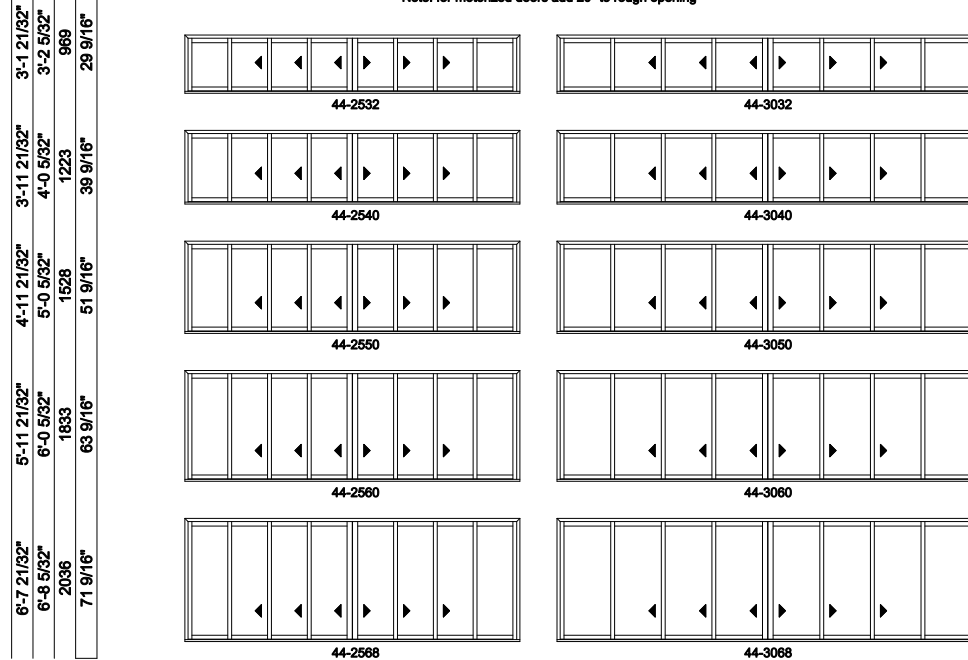

Multi-Slide Windows - 2-1/4" Panel (4701) 4L4R Panel

Jamb Dimension	18'-0 5/8"	22'-8 5/8"
Rough Opening	18'-1 5/8"	22'-9 5/8"
Soft Metric R.O. (mm)	5528	6950
Glass Size	24 1/4"	31 1/4"

Note: for motorized doors add 20" to rough opening

Multi-Slide Windows - 2-1/4" Panel (4701) 4L4R Panel

Jamb Dimension	30'-8 5/8"
Rough Opening	30'-9 5/8"
Soft Metric R.O. (mm)	9388
Glass Size	43 1/4"

Note: for motorized doors add 20" to rough opening

Multi-Slide Windows - 2-1/4" Panel (4701) 4L4R Panel

Jamb Dimension	38'-8 5/8"
Rough Opening	38'-9 5/8"
Soft Metric R.O. (mm)	11827
Glass Size	55 1/4"

Note: for motorized doors add 20" to rough opening

3'-1 21/32"	3'-11 21/32"	4'-11 21/32"	5'-11 21/32"	6'-7 21/32"	
3'-2 5/32"	4'-0 5/32"	5'-0 5/32"	6'-0 5/32"	6'-9 5/32"	
969	1223	1528	1833	2036	
29 9/16"	39 9/16"	51 9/16"	63 9/16"	71 9/16"	