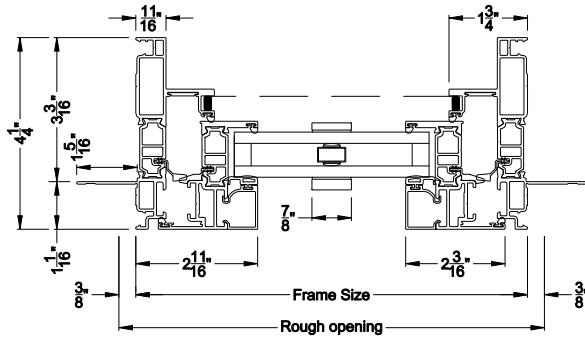

### VUE COLLECTION CASEMENT / AWNING WINDOW (4201)

Horizontal Sections with Simulated Divide Lites

**Square Bead with Square SDL w/ Thin GBG**

**Beveled Bead with Beveled SDL w/ Thin GBG**

**Narrow Bead with Square SDL w/ Thin GBG**

### Grilles Between the Glass

Note: All dimensions are approximate. Weather Shield reserves the right to change specifications without notice.