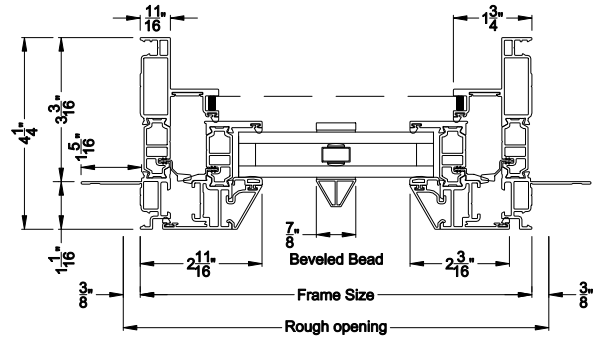

### VUE COLLECTION CASEMENT / AWNING WINDOW (4201)

Horizontal Sections with Simulated Divide Lites

**Square Bead with Square SDL w/ Thin GBG**

**Beveled Bead with Beveled SDL w/ Thin GBG**

**Narrow Bead with Square SDL w/ Thin GBG**

### Grilles Between the Glass

Note: All dimensions are approximate. Weather Shield reserves the right to change specifications without notice.