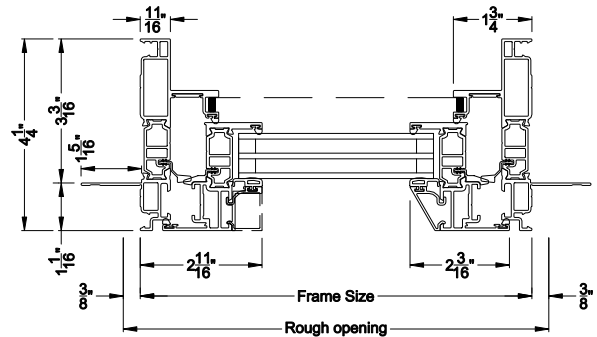

### VUE COLLECTION CASEMENT / AWNING WINDOW (4201)

Horizontal Sections with Simulated Divide Lites

**Square Bead with Square SDL w/ Thin GBG**

**Beveled Bead with Beveled SDL w/ Thin GBG**

**Narrow Bead with Square SDL w/ Thin GBG**

### Grilles Between the Glass

Note: All dimensions are approximate. Weather Shield reserves the right to change specifications without notice.