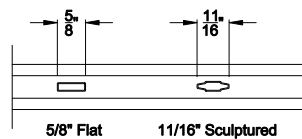

### VUE COLLECTION CASEMENT / AWNING WINDOW (4201)

Horizontal Sections with Simulated Divide Lites

**Square Bead with Square SDL w/ Thin GBG**

**Beveled Bead with Beveled SDL w/ Thin GBG**

**Narrow Bead with Square SDL w/ Thin GBG**

### Grilles Between the Glass

Note: All dimensions are approximate. Weather Shield reserves the right to change specifications without notice.