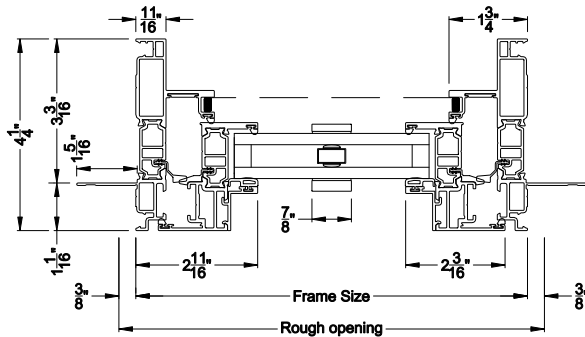

### VUE COLLECTION CASEMENT / AWNING WINDOW (4201)

Horizontal Sections with Simulated Divide Lites

**Square Bead with Square SDL w/ Thin GBG**

**Beveled Bead with Beveled SDL w/ Thin GBG**

**Narrow Bead with Square SDL w/ Thin GBG**

### Grilles Between the Glass

Note: All dimensions are approximate. Weather Shield reserves the right to change specifications without notice.