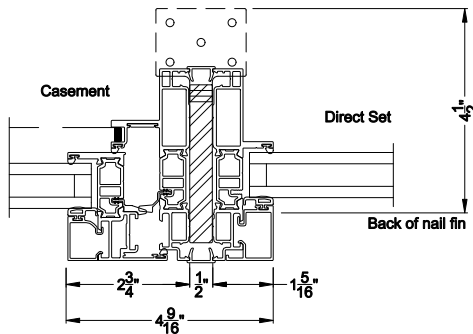

VUE COLLECTION CASEMENT WINDOW (4201)
 Vertical Sections - ES Glass - Square Bead

VUE COLLECTION CASEMENT WINDOW (4201)
 Horizontal Sections - ES Glass - Square Bead

Note: All dimensions are approximate. Weather Shield reserves the right to change specifications without notice.

VUE COLLECTION CASEMENT WINDOW
 Modular Reinforced Mullion Sections - Square Bead

Mull / Stack Modular Mull Section
 1/2" Aluminum Reinforcement

Mull / Stack Modular Mull Section
 1/2" Steel Reinforcement

Mull / Stack Modular Mull Section
 1/2" Aluminum Reinforcement

Mull / Stack Modular Mull Section
 1/2" Steel Reinforcement

Mull / Stack Modular Mull Section
 1/2" Anchored Steel Reinforcement

Mull / Stack Modular Mull Section
 1" Anchored Steel Reinforcement

Note: All dimensions are approximate. Weather Shield reserves the right to change specifications without notice.