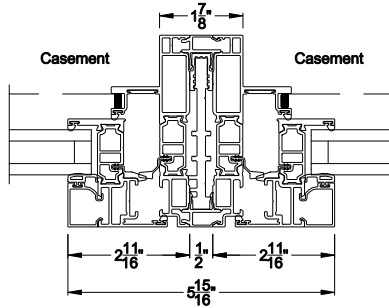

VUE COLLECTION CASEMENT WINDOW (4201)
 Vertical Sections - ES Glass - Square Bead

VUE COLLECTION CASEMENT WINDOW (4201)
 Horizontal Sections - ES Glass - Square Bead

Note: All dimensions are approximate. Weather Shield reserves the right to change specifications without notice.

VUE COLLECTION CASEMENT WINDOW
 Modular Reinforced Mullion Sections - Square Bead

Mull / Stack Modular Mull Section
 1/2" Aluminum Reinforcement

Mull / Stack Modular Mull Section
 1/2" Steel Reinforcement

Mull / Stack Modular Mull Section
 1/2" Aluminum Reinforcement

Mull / Stack Modular Mull Section
 1/2" Steel Reinforcement

Mull / Stack Modular Mull Section
 1/2" Anchored Steel Reinforcement

Mull / Stack Modular Mull Section
 1" Anchored Steel Reinforcement

Note: All dimensions are approximate. Weather Shield reserves the right to change specifications without notice.