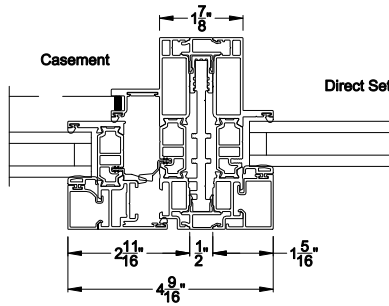

VUE COLLECTION CASEMENT WINDOW (4201)
 Vertical Sections - ES Glass - Square Bead

VUE COLLECTION CASEMENT WINDOW (4201)
 Horizontal Sections - ES Glass - Square Bead

Note: All dimensions are approximate. Weather Shield reserves the right to change specifications without notice.

VUE COLLECTION CASEMENT WINDOW
 Modular Reinforced Mullion Sections - Square Bead

Mull / Stack Modular Mull Section
 1/2" Aluminum Reinforcement

Mull / Stack Modular Mull Section
 1/2" Steel Reinforcement

Mull / Stack Modular Mull Section
 1/2" Aluminum Reinforcement

Mull / Stack Modular Mull Section
 1/2" Steel Reinforcement

Mull / Stack Modular Mull Section
 1/2" Anchored Steel Reinforcement

Mull / Stack Modular Mull Section
 1" Anchored Steel Reinforcement

Note: All dimensions are approximate. Weather Shield reserves the right to change specifications without notice.