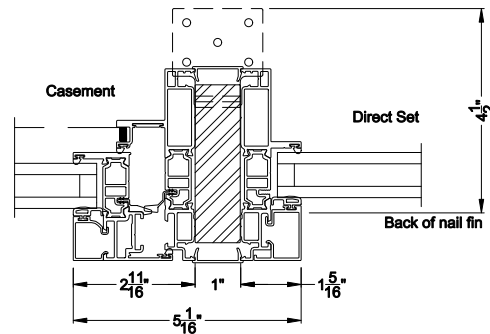

VUE COLLECTION CASEMENT WINDOW (4201)
 Vertical Sections - ES Glass - Square Bead

VUE COLLECTION CASEMENT WINDOW (4201)
 Horizontal Sections - ES Glass - Square Bead

Note: All dimensions are approximate. Weather Shield reserves the right to change specifications without notice.

VUE COLLECTION CASEMENT WINDOW
 Modular Reinforced Mullion Sections - Square Bead

Mull / Stack Modular Mull Section
 1/2" Aluminum Reinforcement

Mull / Stack Modular Mull Section
 1/2" Steel Reinforcement

Mull / Stack Modular Mull Section
 1/2" Aluminum Reinforcement

Mull / Stack Modular Mull Section
 1/2" Steel Reinforcement

Mull / Stack Modular Mull Section
 1/2" Anchored Steel Reinforcement

Mull / Stack Modular Mull Section
 1" Anchored Steel Reinforcement

Note: All dimensions are approximate. Weather Shield reserves the right to change specifications without notice.