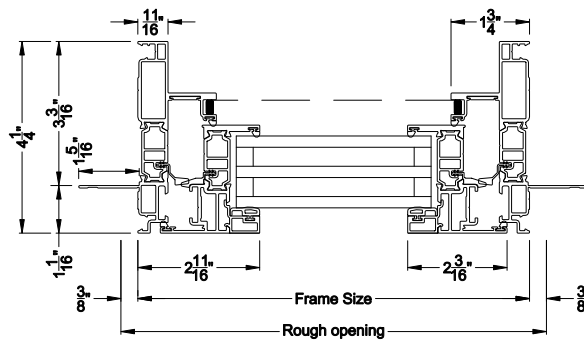

VUE COLLECTION CASEMENT WINDOW (4201)
 Vertical Sections - ES Glass - Square Bead

VUE COLLECTION CASEMENT WINDOW (4201)
 Horizontal Sections - ES Glass - Square Bead

Note: All dimensions are approximate. Weather Shield reserves the right to change specifications without notice.

VUE COLLECTION CASEMENT WINDOW
 Modular Reinforced Mullion Sections - Square Bead

Mull / Stack Modular Mull Section
 1/2" Aluminum Reinforcement

Mull / Stack Modular Mull Section
 1/2" Steel Reinforcement

Mull / Stack Modular Mull Section
 1/2" Aluminum Reinforcement

Mull / Stack Modular Mull Section
 1/2" Steel Reinforcement

Mull / Stack Modular Mull Section
 1/2" Anchored Steel Reinforcement

Mull / Stack Modular Mull Section
 1" Anchored Steel Reinforcement

Note: All dimensions are approximate. Weather Shield reserves the right to change specifications without notice.