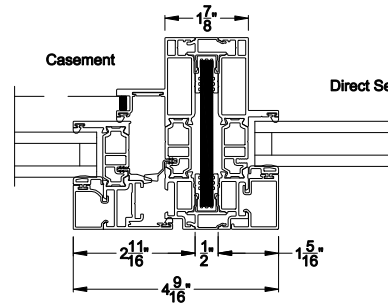

VUE COLLECTION CASEMENT WINDOW (4201)
 Vertical Sections - ES Glass - Square Bead

VUE COLLECTION CASEMENT WINDOW (4201)
 Horizontal Sections - ES Glass - Square Bead

Note: All dimensions are approximate. Weather Shield reserves the right to change specifications without notice.

VUE COLLECTION CASEMENT WINDOW
 Modular Reinforced Mullion Sections - Square Bead

Mull / Stack Modular Mull Section
 1/2" Aluminum Reinforcement

Mull / Stack Modular Mull Section
 1/2" Steel Reinforcement

Mull / Stack Modular Mull Section
 1/2" Aluminum Reinforcement

Mull / Stack Modular Mull Section
 1/2" Steel Reinforcement

Mull / Stack Modular Mull Section
 1/2" Anchored Steel Reinforcement

Mull / Stack Modular Mull Section
 1" Anchored Steel Reinforcement

Note: All dimensions are approximate. Weather Shield reserves the right to change specifications without notice.