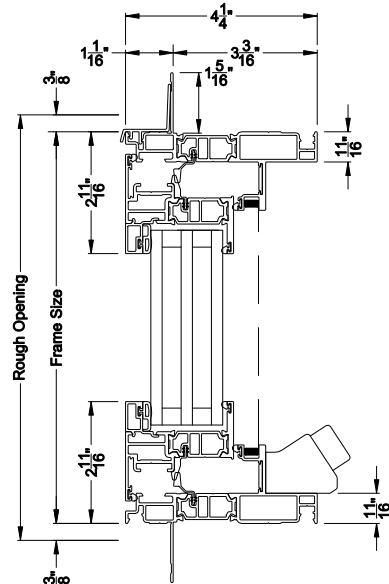

VUE COLLECTION CASEMENT WINDOW (4201)
 Vertical Sections - ES Glass - Square Bead

VUE COLLECTION CASEMENT WINDOW (4201)
 Horizontal Sections - ES Glass - Square Bead

Note: All dimensions are approximate. Weather Shield reserves the right to change specifications without notice.

VUE COLLECTION CASEMENT WINDOW
 Modular Reinforced Mullion Sections - Square Bead

Mull / Stack Modular Mull Section
 1/2" Aluminum Reinforcement

Mull / Stack Modular Mull Section
 1/2" Steel Reinforcement

Mull / Stack Modular Mull Section
 1/2" Aluminum Reinforcement

Mull / Stack Modular Mull Section
 1/2" Steel Reinforcement

Mull / Stack Modular Mull Section
 1/2" Anchored Steel Reinforcement

Mull / Stack Modular Mull Section
 1" Anchored Steel Reinforcement

Note: All dimensions are approximate. Weather Shield reserves the right to change specifications without notice.