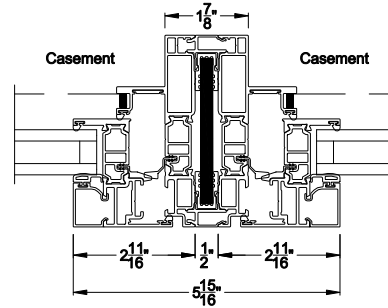

VUE COLLECTION CASEMENT WINDOW (4201)
 Vertical Sections - ES Glass - Square Bead

VUE COLLECTION CASEMENT WINDOW (4201)
 Horizontal Sections - ES Glass - Square Bead

Note: All dimensions are approximate. Weather Shield reserves the right to change specifications without notice.

VUE COLLECTION CASEMENT WINDOW
 Modular Reinforced Mullion Sections - Square Bead

Mull / Stack Modular Mull Section
 1/2" Aluminum Reinforcement

Mull / Stack Modular Mull Section
 1/2" Steel Reinforcement

Mull / Stack Modular Mull Section
 1/2" Aluminum Reinforcement

Mull / Stack Modular Mull Section
 1/2" Steel Reinforcement

Mull / Stack Modular Mull Section
 1/2" Anchored Steel Reinforcement

Mull / Stack Modular Mull Section
 1" Anchored Steel Reinforcement

Note: All dimensions are approximate. Weather Shield reserves the right to change specifications without notice.