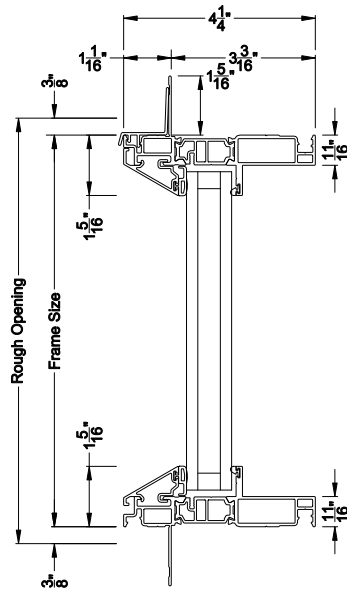

**VUE COLLECTION CORNER WINDOW (4301)**  
Vertical Sections - Beveled Bead

**VUE COLLECTION CORNER WINDOW (4301)**  
Horizontal Sections - Beveled Bead

**VUE COLLECTION CORNER WINDOW**  
Horizontal Sections - Beveled Bead - Fused Glass

Note: All dimensions are approximate. Weather Shield reserves the right to change specifications without notice.