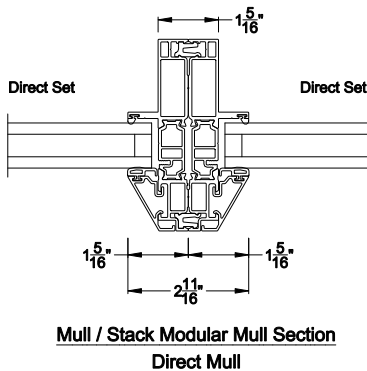

**VUE COLLECTION CORNER WINDOW (4301)**  
Vertical Sections - Beveled Bead

**VUE COLLECTION CORNER WINDOW (4301)**  
Horizontal Sections - Beveled Bead

**VUE COLLECTION CORNER WINDOW**  
Horizontal Sections - Beveled Bead - Fused Glass

Note: All dimensions are approximate. Weather Shield reserves the right to change specifications without notice.