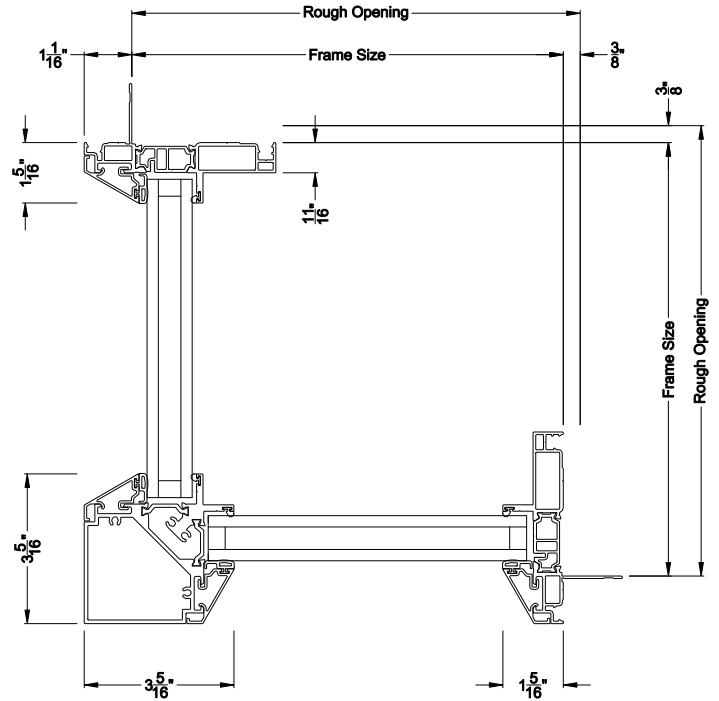

**VUE COLLECTION CORNER WINDOW (4301)**  
Vertical Sections - Beveled Bead

**VUE COLLECTION CORNER WINDOW (4301)**  
Horizontal Sections - Beveled Bead

**VUE COLLECTION CORNER WINDOW**  
Horizontal Sections - Beveled Bead - Fused Glass

Note: All dimensions are approximate. Weather Shield reserves the right to change specifications without notice.