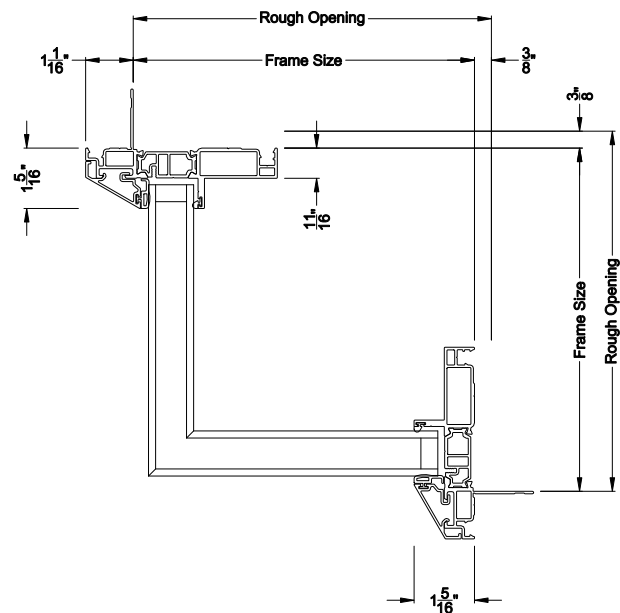

**VUE COLLECTION CORNER WINDOW (4301)**  
Vertical Sections - Beveled Bead

**VUE COLLECTION CORNER WINDOW (4301)**  
Horizontal Sections - Beveled Bead

**VUE COLLECTION CORNER WINDOW**  
Horizontal Sections - Beveled Bead - Fused Glass

Note: All dimensions are approximate. Weather Shield reserves the right to change specifications without notice.