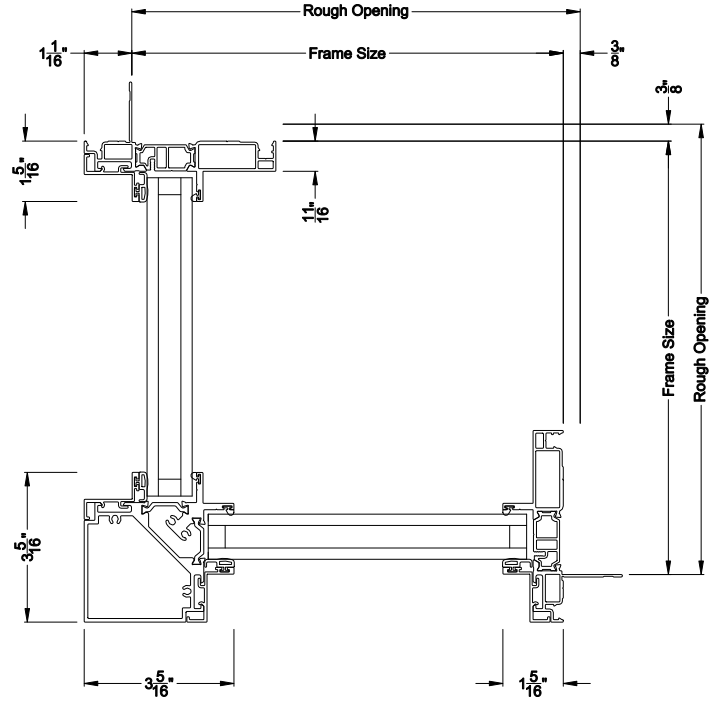

Weather Shield®

VUE Collection™

Direct Set Corner Windows

CROSS SECTION DETAILS

VUE COLLECTION CORNER WINDOW (4301)
Vertical Sections - Narrow Bead

VUE COLLECTION CORNER WINDOW (4301)
Horizontal Sections - Narrow Bead

VUE COLLECTION CORNER WINDOW
Horizontal Sections - Narrow Bead - Fused Glass

Note: All dimensions are approximate. Weather Shield reserves the right to change specifications without notice.