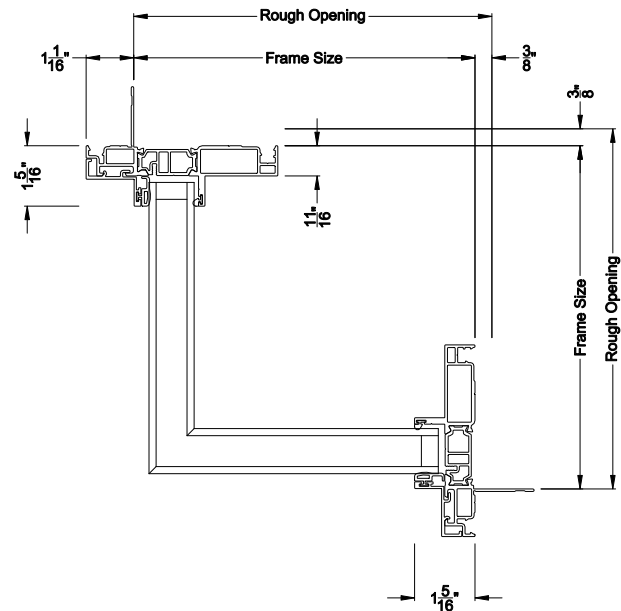

Weather Shield®

VUE Collection™

Direct Set Corner Windows

CROSS SECTION DETAILS

VUE COLLECTION CORNER WINDOW (4301)
Vertical Sections - Narrow Bead

VUE COLLECTION CORNER WINDOW (4301)
Horizontal Sections - Narrow Bead

VUE COLLECTION CORNER WINDOW
Horizontal Sections - Narrow Bead - Fused Glass

Note: All dimensions are approximate. Weather Shield reserves the right to change specifications without notice.