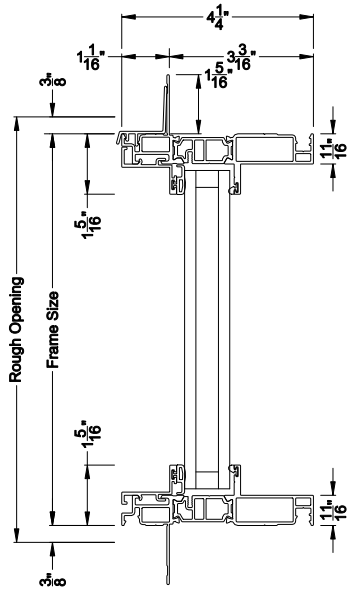

Weather Shield®

VUE Collection™

Direct Set Corner Windows

CROSS SECTION DETAILS

VUE COLLECTION CORNER WINDOW (4301)
Vertical Sections - Narrow Bead

VUE COLLECTION CORNER WINDOW (4301)
Horizontal Sections - Narrow Bead

VUE COLLECTION CORNER WINDOW
Horizontal Sections - Narrow Bead - Fused Glass

Note: All dimensions are approximate. Weather Shield reserves the right to change specifications without notice.