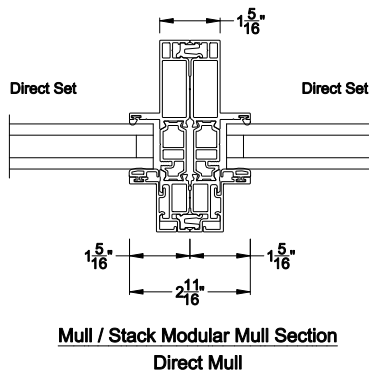

Weather Shield®

VUE Collection™

Direct Set Corner Windows

CROSS SECTION DETAILS

VUE COLLECTION CORNER WINDOW (4301)
Vertical Sections - Narrow Bead

VUE COLLECTION CORNER WINDOW (4301)
Horizontal Sections - Narrow Bead

VUE COLLECTION CORNER WINDOW
Horizontal Sections - Narrow Bead - Fused Glass

Note: All dimensions are approximate. Weather Shield reserves the right to change specifications without notice.