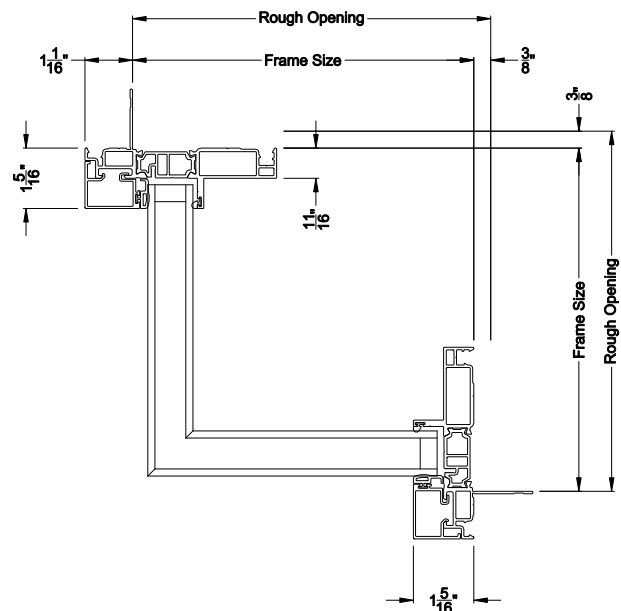

# Direct Set Corner Windows

## CROSS SECTION DETAILS

**VUE COLLECTION CORNER WINDOW (4301)**  
Vertical Sections - Square Bead

**VUE COLLECTION CORNER WINDOW (4301)**  
Horizontal Sections - Square Bead

**Mull / Stack Modular Mull Section**  
Direct Mull

**VUE COLLECTION CORNER WINDOW**  
Horizontal Sections - Square Bead - Fused Glass

Note: All dimensions are approximate. Weather Shield reserves the right to change specifications without notice.