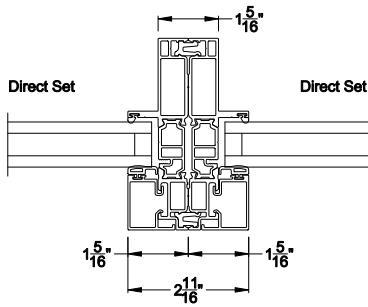

# Direct Set Corner Windows

## CROSS SECTION DETAILS

**VUE COLLECTION CORNER WINDOW (4301)**  
Vertical Sections - Square Bead

**VUE COLLECTION CORNER WINDOW (4301)**  
Horizontal Sections - Square Bead

**Mull / Stack Modular Mull Section**  
Direct Mull

**VUE COLLECTION CORNER WINDOW**  
Horizontal Sections - Square Bead - Fused Glass

Note: All dimensions are approximate. Weather Shield reserves the right to change specifications without notice.