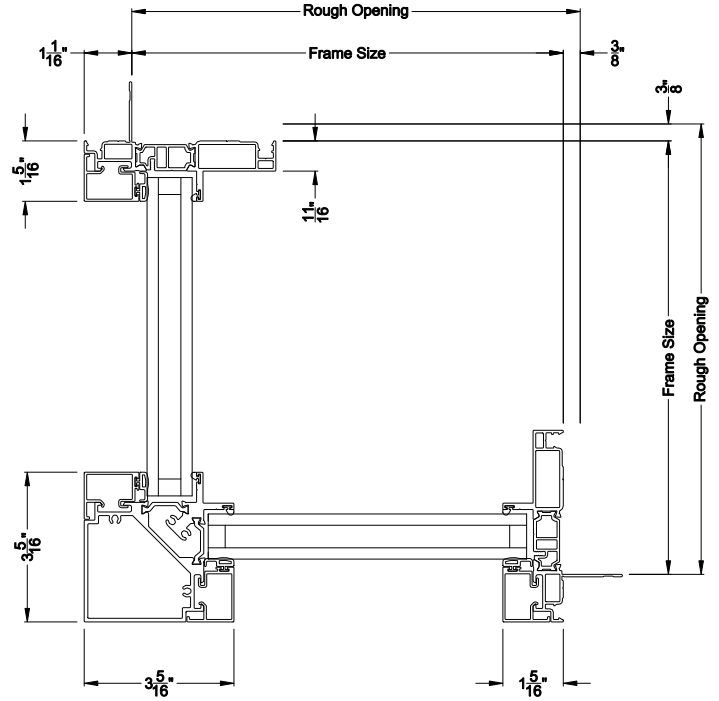

# Direct Set Corner Windows

## CROSS SECTION DETAILS

**VUE COLLECTION CORNER WINDOW (4301)**  
Vertical Sections - Square Bead

**VUE COLLECTION CORNER WINDOW (4301)**  
Horizontal Sections - Square Bead

**Mull / Stack Modular Mull Section**  
Direct Mull

**VUE COLLECTION CORNER WINDOW**  
Horizontal Sections - Square Bead - Fused Glass

Note: All dimensions are approximate. Weather Shield reserves the right to change specifications without notice.