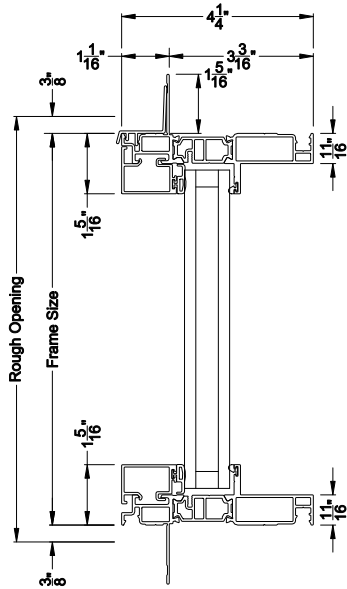

# Direct Set Corner Windows

## CROSS SECTION DETAILS

**VUE COLLECTION CORNER WINDOW (4301)**  
Vertical Sections - Square Bead

**VUE COLLECTION CORNER WINDOW (4301)**  
Horizontal Sections - Square Bead

**Mull / Stack Modular Mull Section**  
Direct Mull

**VUE COLLECTION CORNER WINDOW**  
Horizontal Sections - Square Bead - Fused Glass

Note: All dimensions are approximate. Weather Shield reserves the right to change specifications without notice.