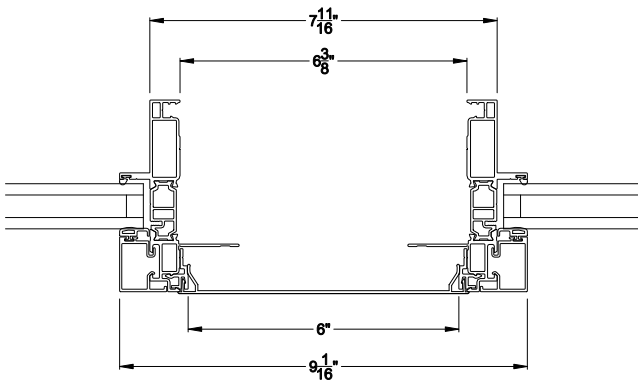

## CROSS SECTION DETAILS

**VUE COLLECTION SPREAD MULLS**  
5 1/2" mull cover

**VUE COLLECTION SPREAD MULLS**  
2 Piece mull cover

**VUE COLLECTION SPREAD MULLS**  
6" mull cover

**VUE COLLECTION SPREAD MULLS**  
2 Piece mull cover - Mid

**VUE COLLECTION SPREAD MULLS**  
2 Piece mull cover - Extended

**VUE COLLECTION 90 DEGREE CORNER MULL**  
3 Piece mull cover around Field Framing

Note: All dimensions are approximate. Weather Shield reserves the right to change specifications without notice.