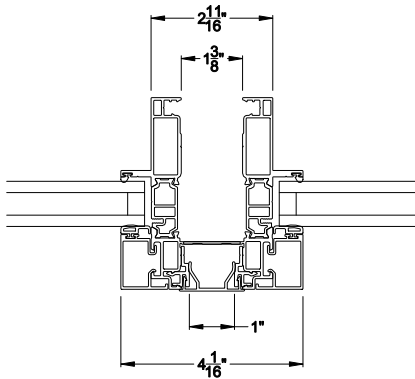

Weather Shield®

VUE Collection™

Window Accessories

CROSS SECTION DETAILS

VUE COLLECTION SPREAD MULLS
1" mull cover