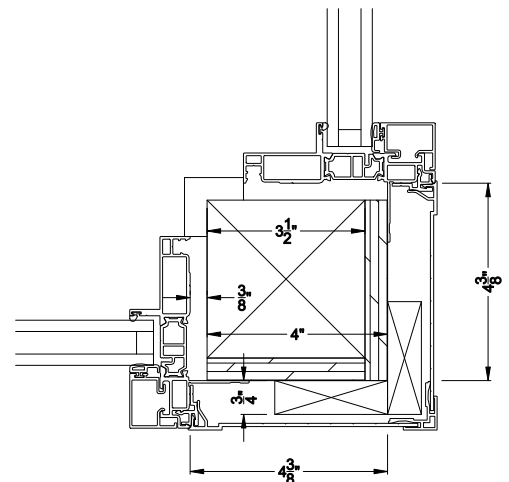

## CROSS SECTION DETAILS

**VUE COLLECTION SPREAD MULLS**  
5 1/2" mull cover

**VUE COLLECTION SPREAD MULLS**  
2 Piece mull cover

**VUE COLLECTION SPREAD MULLS**  
6" mull cover

**VUE COLLECTION SPREAD MULLS**  
2 Piece mull cover - Mid

**VUE COLLECTION SPREAD MULLS**  
2 Piece mull cover - Extended

**VUE COLLECTION 90 DEGREE CORNER MULL**  
3 Piece mull cover around Field Framing

Note: All dimensions are approximate. Weather Shield reserves the right to change specifications without notice.