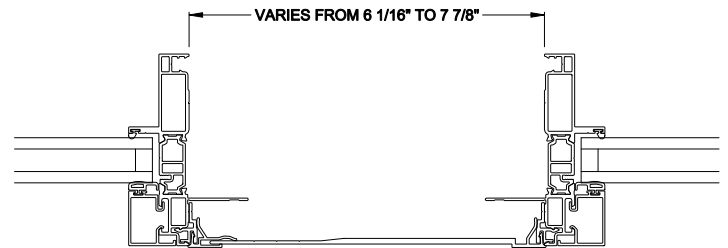

## CROSS SECTION DETAILS

**VUE COLLECTION SPREAD MULLS**  
5 1/2" mull cover

**VUE COLLECTION SPREAD MULLS**  
2 Piece mull cover

**VUE COLLECTION SPREAD MULLS**  
6" mull cover

**VUE COLLECTION SPREAD MULLS**  
2 Piece mull cover - Mid

**VUE COLLECTION SPREAD MULLS**  
2 Piece mull cover - Extended

**VUE COLLECTION 90 DEGREE CORNER MULL**  
3 Piece mull cover around Field Framing

Note: All dimensions are approximate. Weather Shield reserves the right to change specifications without notice.