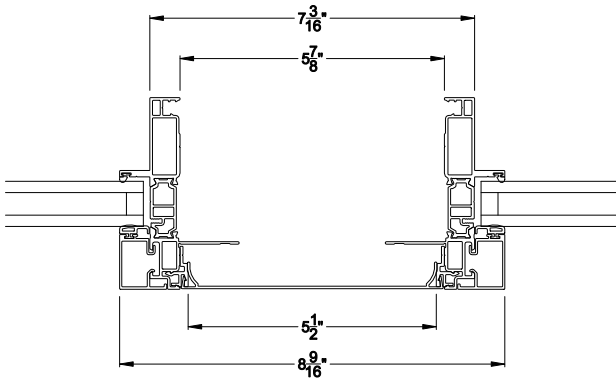

Weather Shield®

VUE Collection™

Window Accessories

CROSS SECTION DETAILS

VUE COLLECTION SPREAD MULLS
5 1/2" mull cover