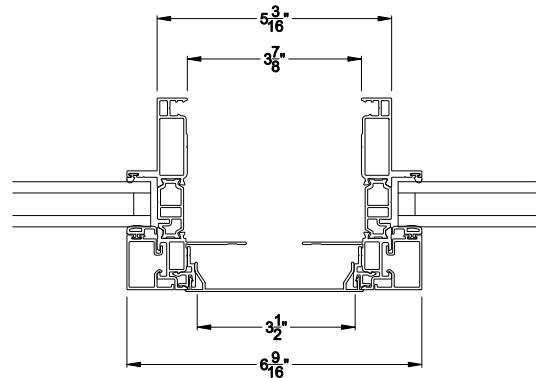

## CROSS SECTION DETAILS

**VUE COLLECTION SPREAD MULLS**  
1" mull cover

**VUE COLLECTION SPREAD MULLS**  
4" mull cover

**VUE COLLECTION SPREAD MULLS**  
1 1/2" mull cover

**VUE COLLECTION SPREAD MULLS**  
3 1/2" mull cover

**VUE COLLECTION SPREAD MULLS**  
2" mull cover

**VUE COLLECTION SPREAD MULLS**  
2 1/4" mull cover

Note: All dimensions are approximate. Weather Shield reserves the right to change specifications without notice.