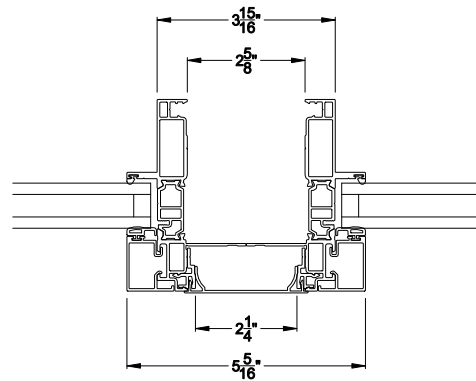

## CROSS SECTION DETAILS

**VUE COLLECTION SPREAD MULLS**  
1" mull cover

**VUE COLLECTION SPREAD MULLS**  
4" mull cover

**VUE COLLECTION SPREAD MULLS**  
1 1/2" mull cover

**VUE COLLECTION SPREAD MULLS**  
3 1/2" mull cover

**VUE COLLECTION SPREAD MULLS**  
2" mull cover

**VUE COLLECTION SPREAD MULLS**  
2 1/4" mull cover

Note: All dimensions are approximate. Weather Shield reserves the right to change specifications without notice.