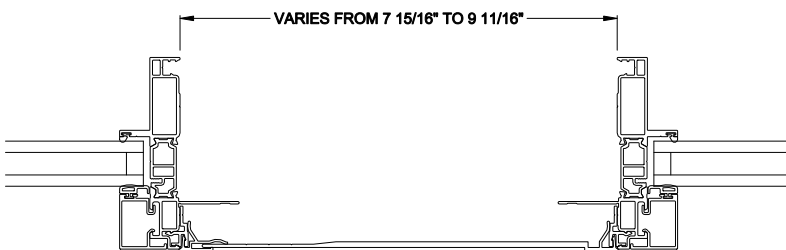

## CROSS SECTION DETAILS

**VUE COLLECTION SPREAD MULLS**  
5 1/2" mull cover

**VUE COLLECTION SPREAD MULLS**  
2 Piece mull cover

**VUE COLLECTION SPREAD MULLS**  
6" mull cover

**VUE COLLECTION SPREAD MULLS**  
2 Piece mull cover - Mid

**VUE COLLECTION SPREAD MULLS**  
2 Piece mull cover - Extended

**VUE COLLECTION 90 DEGREE CORNER MULL**  
3 Piece mull cover around Field Framing

Note: All dimensions are approximate. Weather Shield reserves the right to change specifications without notice.