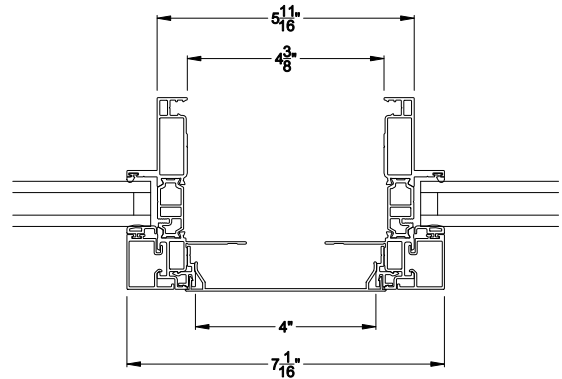

VUE COLLECTION SPREAD MULLS
4" mull cover