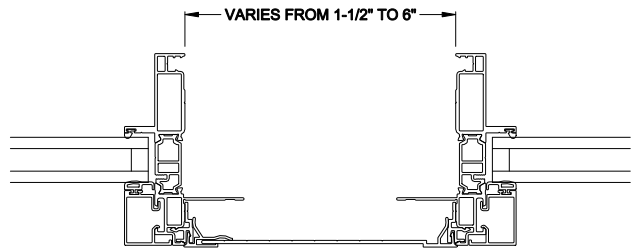

VUE COLLECTION SPREAD MULLS
2 Piece mull cover