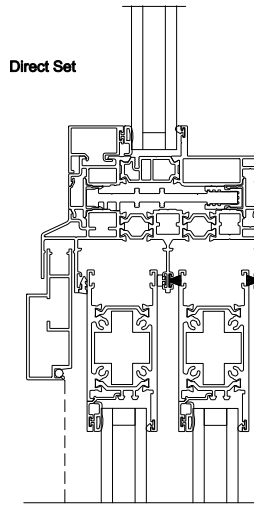

High Performance Interlock
Used on heights greater than 10-0 (120° RO)

VUE COLLECTION SLIDING PATIO DOOR (4702)
Vertical Sections - w/ Sill Riser

VUE COLLECTION SLIDING PATIO DOOR (4702)
Horizontal Sections - 2- Panel - Flat Bead - Flush Interlock
Used on heights up to 8-0 (96° RO)

Note: All dimensions are approximate. Weather Shield reserves the right to change specifications without notice.

VUE COLLECTION SLIDING PATIO DOOR (4702)
 Horizontal Sections - 4 - Panel - Flat Bead - Flush Interlock

Note: All dimensions are approximate. Weather Shield reserves the right to change specifications without notice.

VUE COLLECTION SLIDING PATIO DOOR
Mullion Sections - Flat Bead

Stack Section 1/2" Aluminum Stack to Direct-set

Mull Section 1/2" Aluminum Reinforcement

Mull Section 1/2" Steel Reinforcement

Note: All dimensions are approximate. Weather Shield reserves the right to change specifications without notice.