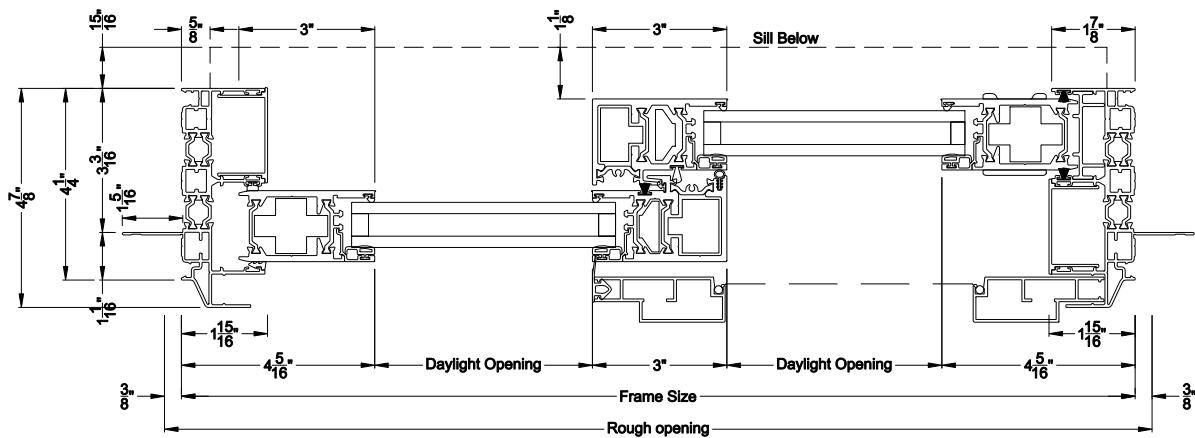

Weather Shield®

VUE Collection™

Sliding Patio Doors

CROSS SECTION DETAILS

VUE COLLECTION SLIDING PATIO DOOR (4702)
Vertical Sections - Flat Bead

Intermediate Interlock
Used on heights greater than 8-0 (96° RO)
and up to 10-0 (120° RO)

High Performance Interlock
Used on heights greater than 10-0 (120° RO)

VUE COLLECTION SLIDING PATIO DOOR (4702)
Vertical Sections - w/ Sill Riser

VUE COLLECTION SLIDING PATIO DOOR (4702)
Horizontal Sections - 2- Panel - Flat Bead - Flush Interlock
Used on heights up to 8-0 (96° RO)

Note: All dimensions are approximate. Weather Shield reserves the right to change specifications without notice.

VUE COLLECTION SLIDING PATIO DOOR (4702)
 Horizontal Sections - 4 - Panel - Flat Bead - Flush Interlock

Mull Section 1/2" Aluminum Reinforcement

Mull Section 1/2" Steel Reinforcement

Note: All dimensions are approximate. Weather Shield reserves the right to change specifications without notice.