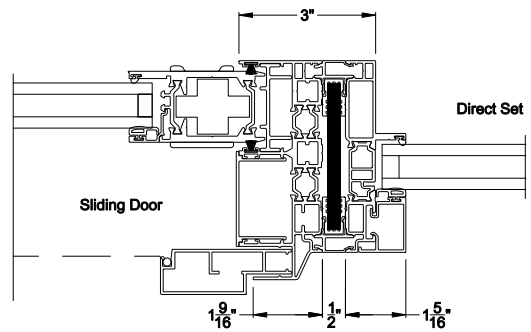

Note: All dimensions are approximate. Weather Shield reserves the right to change specifications without notice.

VUE COLLECTION SLIDING PATIO DOOR
Mullion Sections - Flat Bead

Stack Section 1/2" Aluminum Stack to Direct-set

Mull Section 1/2" Aluminum Reinforcement

Mull Section 1/2" Steel Reinforcement

Note: All dimensions are approximate. Weather Shield reserves the right to change specifications without notice.