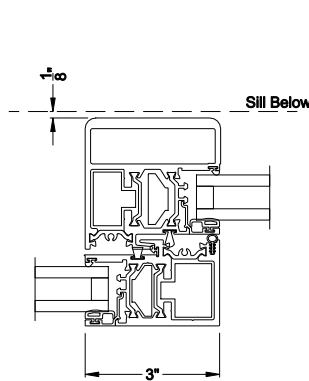

Weather Shield®

VUE Collection™

Sliding Patio Doors

CROSS SECTION DETAILS

VUE COLLECTION SLIDING PATIO DOOR (4702)
Vertical Sections - Flat Bead

Intermediate Interlock
Used on heights greater than 8-0 (96° RO)
and up to 10-0 (120° RO)

High Performance Interlock
Used on heights greater than 10-0 (120° RO)

VUE COLLECTION SLIDING PATIO DOOR (4702)
Vertical Sections - w/ Sill Riser

VUE COLLECTION SLIDING PATIO DOOR (4702)
Horizontal Sections - 2- Panel - Flat Bead - Flush Interlock
Used on heights up to 8-0 (96° RO)

Note: All dimensions are approximate. Weather Shield reserves the right to change specifications without notice.

VUE COLLECTION SLIDING PATIO DOOR (4702)
 Horizontal Sections - 4 - Panel - Flat Bead - Flush Interlock

Mull Section 1/2" Aluminum Reinforcement

Mull Section 1/2" Steel Reinforcement

Note: All dimensions are approximate. Weather Shield reserves the right to change specifications without notice.