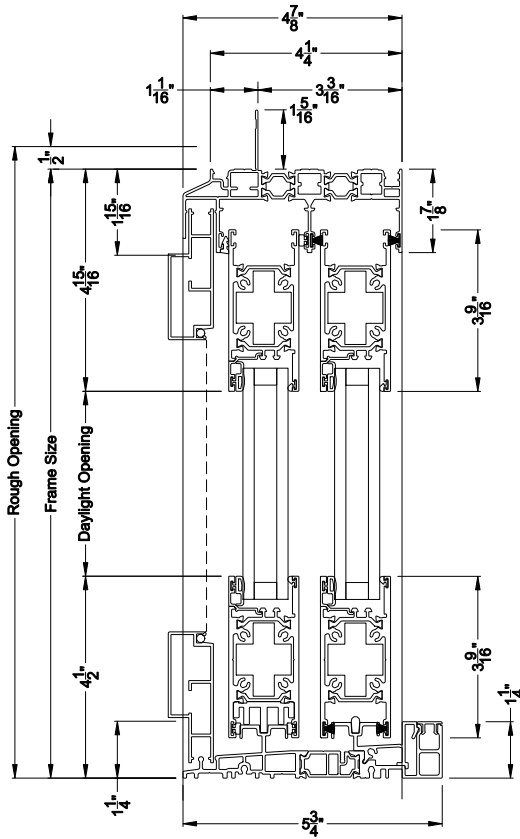

Weather Shield®

VUE Collection™

Sliding Patio Doors

CROSS SECTION DETAILS

VUE COLLECTION SLIDING PATIO DOOR (4702)
Vertical Sections - Flat Bead

Intermediate Interlock
Used on heights greater than 8-0 (96° RO)
and up to 10-0 (120° RO)

High Performance Interlock
Used on heights greater than 10-0 (120° RO)

VUE COLLECTION SLIDING PATIO DOOR (4702)
Vertical Sections - w/ Sill Riser

VUE COLLECTION SLIDING PATIO DOOR (4702)
Horizontal Sections - 2- Panel - Flat Bead - Flush Interlock
Used on heights up to 8-0 (96° RO)

Note: All dimensions are approximate. Weather Shield reserves the right to change specifications without notice.

VUE COLLECTION SLIDING PATIO DOOR (4702)
 Horizontal Sections - 4 - Panel - Flat Bead - Flush Interlock

Mull Section 1/2" Aluminum Reinforcement

Mull Section 1/2" Steel Reinforcement

Note: All dimensions are approximate. Weather Shield reserves the right to change specifications without notice.