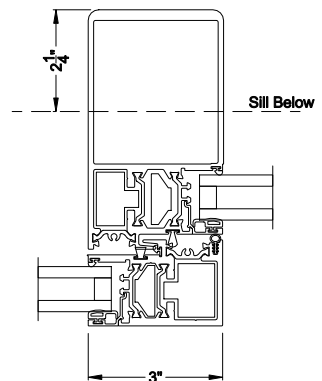

Weather Shield®

VUE Collection™

Sliding Patio Doors

CROSS SECTION DETAILS

VUE COLLECTION SLIDING PATIO DOOR (4702)
Vertical Sections - Flat Bead

Intermediate Interlock
Used on heights greater than 8-0 (96° RO)
and up to 10-0 (120° RO)

High Performance Interlock
Used on heights greater than 10-0 (120° RO)

VUE COLLECTION SLIDING PATIO DOOR (4702)
Vertical Sections - w/ Sill Riser

VUE COLLECTION SLIDING PATIO DOOR (4702)
Horizontal Sections - 2- Panel - Flat Bead - Flush Interlock
Used on heights up to 8-0 (96° RO)

Note: All dimensions are approximate. Weather Shield reserves the right to change specifications without notice.

VUE COLLECTION SLIDING PATIO DOOR (4702)
 Horizontal Sections - 4 - Panel - Flat Bead - Flush Interlock

Mull Section 1/2" Aluminum Reinforcement

Mull Section 1/2" Steel Reinforcement

Note: All dimensions are approximate. Weather Shield reserves the right to change specifications without notice.