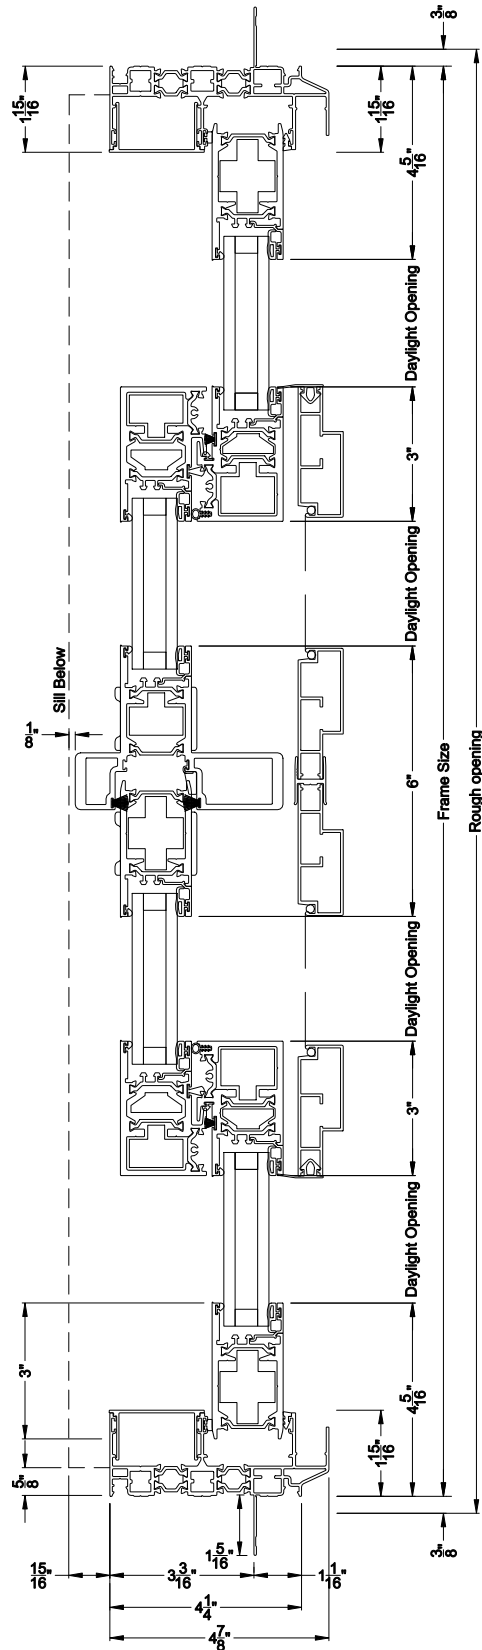

Weather Shield®

VUE Collection™

Sliding Patio Doors

CROSS SECTION DETAILS

VUE COLLECTION SLIDING PATIO DOOR (4702)
Vertical Sections - Flat Bead

Intermediate Interlock
Used on heights greater than 8-0 (96° RO)
and up to 10-0 (120° RO)

High Performance Interlock
Used on heights greater than 10-0 (120° RO)

VUE COLLECTION SLIDING PATIO DOOR (4702)
Vertical Sections - w/ Sill Riser

VUE COLLECTION SLIDING PATIO DOOR (4702)
Horizontal Sections - 2- Panel - Flat Bead - Flush Interlock
Used on heights up to 8-0 (96° RO)

Note: All dimensions are approximate. Weather Shield reserves the right to change specifications without notice.

VUE COLLECTION SLIDING PATIO DOOR (4702)
 Horizontal Sections - 4 - Panel - Flat Bead - Flush Interlock

Mull Section 1/2" Aluminum Reinforcement

Mull Section 1/2" Steel Reinforcement

Note: All dimensions are approximate. Weather Shield reserves the right to change specifications without notice.