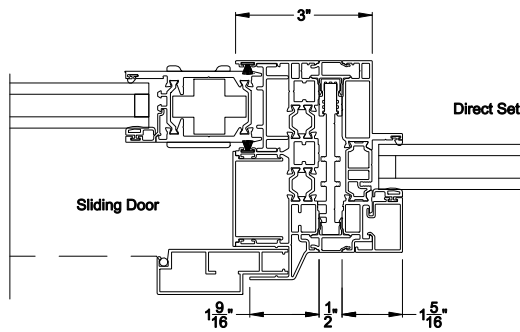

Note: All dimensions are approximate. Weather Shield reserves the right to change specifications without notice.

VUE COLLECTION SLIDING PATIO DOOR (4702)
 Horizontal Sections - 4 - Panel - Flat Bead - Flush Interlock

Note: All dimensions are approximate. Weather Shield reserves the right to change specifications without notice.

VUE COLLECTION SLIDING PATIO DOOR
Mullion Sections - Flat Bead

Stack Section 1/2" Aluminum Stack to Direct-set

Mull Section 1/2" Aluminum Reinforcement

Mull Section 1/2" Steel Reinforcement

Note: All dimensions are approximate. Weather Shield reserves the right to change specifications without notice.