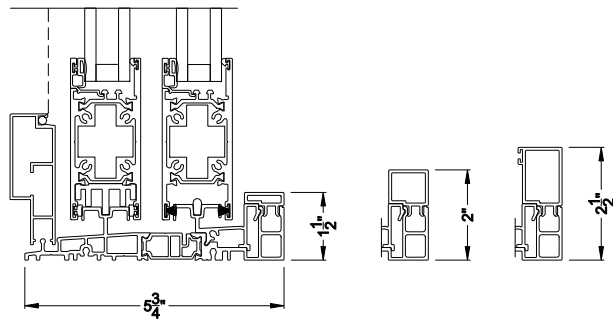

Weather Shield®

VUE Collection™

Sliding Patio Doors

CROSS SECTION DETAILS

VUE COLLECTION SLIDING PATIO DOOR (4702)
Vertical Sections - Flat Bead

Intermediate Interlock
Used on heights greater than 8-0 (96° RO)
and up to 10-0 (120° RO)

High Performance Interlock
Used on heights greater than 10-0 (120° RO)

VUE COLLECTION SLIDING PATIO DOOR (4702)
Vertical Sections - w/ Sill Riser

VUE COLLECTION SLIDING PATIO DOOR (4702)
Horizontal Sections - 2- Panel - Flat Bead - Flush Interlock
Used on heights up to 8-0 (96° RO)

Note: All dimensions are approximate. Weather Shield reserves the right to change specifications without notice.

VUE COLLECTION SLIDING PATIO DOOR (4702)
 Horizontal Sections - 4 - Panel - Flat Bead - Flush Interlock

Mull Section 1/2" Aluminum Reinforcement

Mull Section 1/2" Steel Reinforcement

Note: All dimensions are approximate. Weather Shield reserves the right to change specifications without notice.