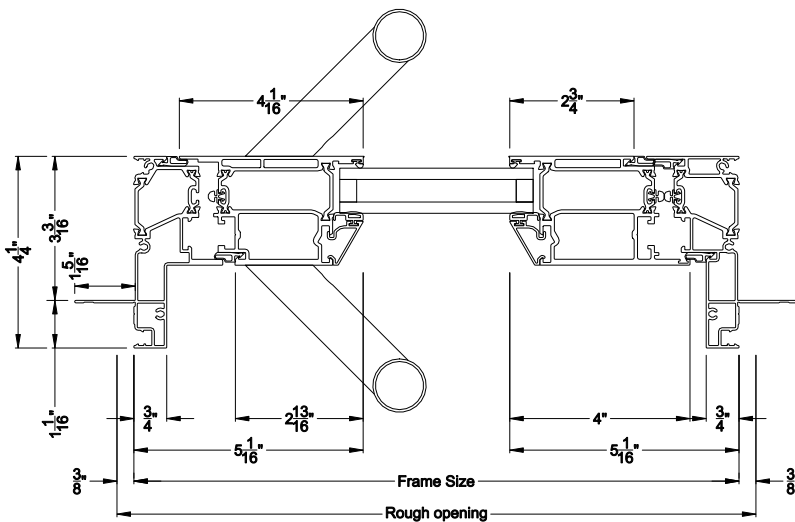

Weather Shield®

VUE Collection™

Inswing Pivot Doors

CROSS SECTION DETAILS

VUE COLLECTION INSWING PIVOT DOOR (4502)

Vertical Sections - Beveled Bead - No Sill

VUE COLLECTION INSWING PIVOT DOOR (4502)

Vertical Sections - Beveled Bead - ADA Sill

VUE COLLECTION INSWING PIVOT DOOR (4502)

Horizontal Sections - 1- Panel - Beveled Bead

VUE COLLECTION INSWING PIVOT DOOR (4502)

Mull Section - 1/2\" Aluminum Mull

Note: All dimensions are approximate. Weather Shield reserves the right to change specifications without notice.

VUE COLLECTION OUTSWING PIVOT DOOR (4602)

Vertical Sections - Beveled Bead - No Sill

VUE COLLECTION OUTSWING PIVOT DOOR (4602)

Vertical Sections - Beveled Bead - ADA Sill

VUE COLLECTION OUTSWING PIVOT DOOR (4602)

Horizontal Sections - 1- Panel - Beveled Bead

VUE COLLECTION OUTSWING PIVOT DOOR (4602)

Mull Section - 1/2\" Aluminum Mull

Note: All dimensions are approximate. Weather Shield reserves the right to change specifications without notice.