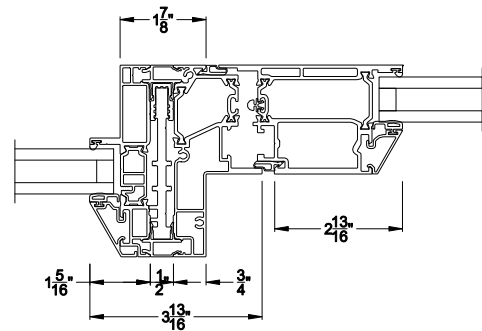

VUE COLLECTION INSWING PIVOT DOOR (4502)

Horizontal Sections - 1- Panel - Beveled Bead

VUE COLLECTION INSWING PIVOT DOOR (4502)

Mull Section - 1/2\" Aluminum Mull

Note: All dimensions are approximate. Weather Shield reserves the right to change specifications without notice.

VUE COLLECTION OUTSWING PIVOT DOOR (4602)

Vertical Sections - Beveled Bead - No Sill

VUE COLLECTION OUTSWING PIVOT DOOR (4602)

Vertical Sections - Beveled Bead - ADA Sill

VUE COLLECTION OUTSWING PIVOT DOOR (4602)

Horizontal Sections - 1- Panel - Beveled Bead

VUE COLLECTION OUTSWING PIVOT DOOR (4602)

Mull Section - 1/2\" Aluminum Mull

Note: All dimensions are approximate. Weather Shield reserves the right to change specifications without notice.