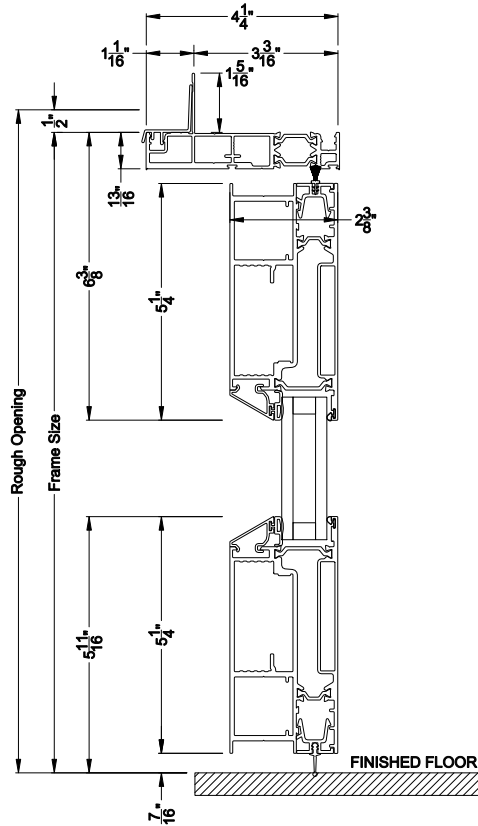

Weather Shield®

VUE Collection™

Inswing Pivot Doors

CROSS SECTION DETAILS

VUE COLLECTION INSWING PIVOT DOOR (4502)

Vertical Sections - Beveled Bead - No Sill

VUE COLLECTION INSWING PIVOT DOOR (4502)

Vertical Sections - Beveled Bead - ADA Sill

VUE COLLECTION INSWING PIVOT DOOR (4502)

Horizontal Sections - 1- Panel - Beveled Bead

VUE COLLECTION INSWING PIVOT DOOR (4502)

Mull Section - 1/2\" Aluminum Mull

Note: All dimensions are approximate. Weather Shield reserves the right to change specifications without notice.

VUE COLLECTION OUTSWING PIVOT DOOR (4602)

Vertical Sections - Beveled Bead - No Sill

VUE COLLECTION OUTSWING PIVOT DOOR (4602)

Vertical Sections - Beveled Bead - ADA Sill

VUE COLLECTION OUTSWING PIVOT DOOR (4602)

Horizontal Sections - 1- Panel - Beveled Bead

VUE COLLECTION OUTSWING PIVOT DOOR (4602)

Mull Section - 1/2\" Aluminum Mull

Note: All dimensions are approximate. Weather Shield reserves the right to change specifications without notice.