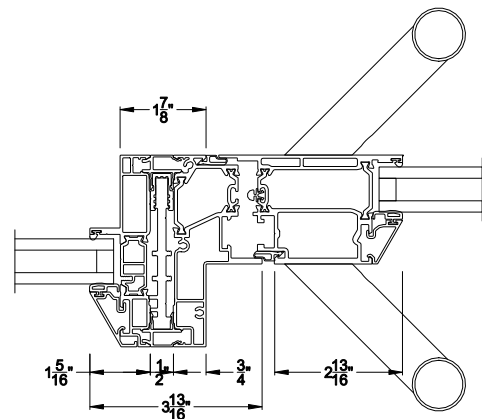

Weather Shield®

VUE Collection™

Inswing Pivot Doors

CROSS SECTION DETAILS

VUE COLLECTION INSWING PIVOT DOOR (4502)

Vertical Sections - Beveled Bead - No Sill

VUE COLLECTION INSWING PIVOT DOOR (4502)

Vertical Sections - Beveled Bead - ADA Sill

VUE COLLECTION INSWING PIVOT DOOR (4502)

Horizontal Sections - 1- Panel - Beveled Bead

VUE COLLECTION INSWING PIVOT DOOR (4502)

Mull Section - 1/2\" Aluminum Mull

Note: All dimensions are approximate. Weather Shield reserves the right to change specifications without notice.

Horizontal Sections - 1- Panel - Beveled Bead

VUE COLLECTION OUTSWING PIVOT DOOR (4602)

Mull Section - 1/2\" Aluminum Mull

Note: All dimensions are approximate. Weather Shield reserves the right to change specifications without notice.