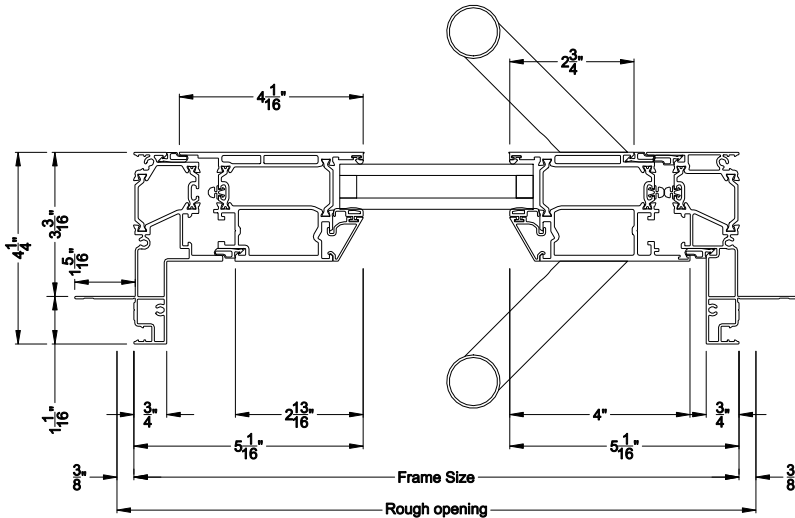

VUE COLLECTION INSWING PIVOT DOOR (4502)

Horizontal Sections - 1- Panel - Beveled Bead

VUE COLLECTION INSWING PIVOT DOOR (4502)

Mull Section - 1/2\" Aluminum Mull

Note: All dimensions are approximate. Weather Shield reserves the right to change specifications without notice.

VUE COLLECTION OUTSWING PIVOT DOOR (4602)

Vertical Sections - Beveled Bead - No Sill

VUE COLLECTION OUTSWING PIVOT DOOR (4602)

Vertical Sections - Beveled Bead - ADA Sill

VUE COLLECTION OUTSWING PIVOT DOOR (4602)

Horizontal Sections - 1- Panel - Beveled Bead

VUE COLLECTION OUTSWING PIVOT DOOR (4602)

Mull Section - 1/2\" Aluminum Mull

Note: All dimensions are approximate. Weather Shield reserves the right to change specifications without notice.