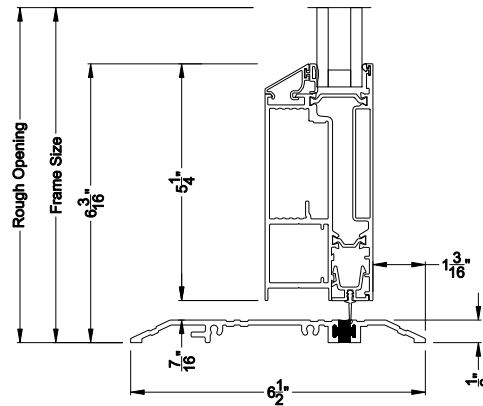

VUE COLLECTION INSWING PIVOT DOOR (4502)

Horizontal Sections - 1- Panel - Beveled Bead

VUE COLLECTION INSWING PIVOT DOOR (4502)

Mull Section - 1/2\" Aluminum Mull

Note: All dimensions are approximate. Weather Shield reserves the right to change specifications without notice.

VUE COLLECTION OUTSWING PIVOT DOOR (4602)

Vertical Sections - Beveled Bead - No Sill

VUE COLLECTION OUTSWING PIVOT DOOR (4602)

Vertical Sections - Beveled Bead - ADA Sill

VUE COLLECTION OUTSWING PIVOT DOOR (4602)

Horizontal Sections - 1- Panel - Beveled Bead

VUE COLLECTION OUTSWING PIVOT DOOR (4602)

Mull Section - 1/2\" Aluminum Mull

Note: All dimensions are approximate. Weather Shield reserves the right to change specifications without notice.