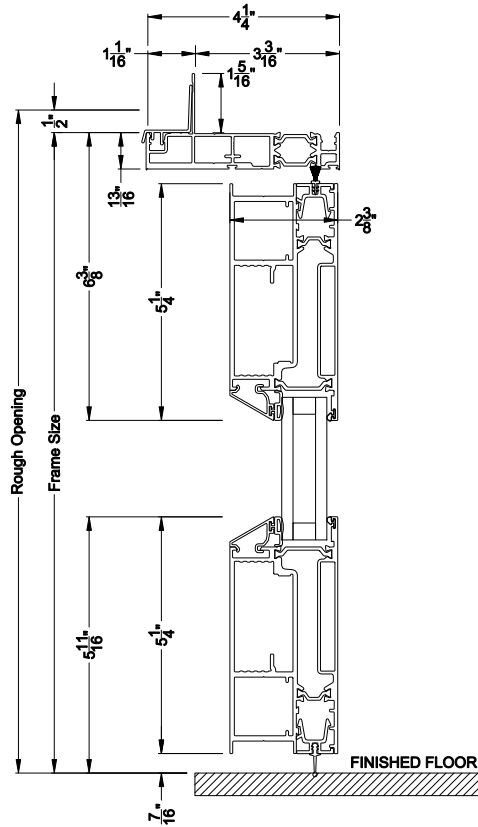

Weather Shield®

VUE Collection™

Inswing Pivot Doors

CROSS SECTION DETAILS

VUE COLLECTION INSWING PIVOT DOOR (4502)

Vertical Sections - Beveled Bead - No Sill

VUE COLLECTION INSWING PIVOT DOOR (4502)

Vertical Sections - Beveled Bead - ADA Sill

VUE COLLECTION INSWING PIVOT DOOR (4502)

Horizontal Sections - 1- Panel - Beveled Bead

VUE COLLECTION INSWING PIVOT DOOR (4502)

Mull Section - 1/2\" Aluminum Mull

Note: All dimensions are approximate. Weather Shield reserves the right to change specifications without notice.

VUE COLLECTION OUTSWING PIVOT DOOR (4602)

Vertical Sections - Beveled Bead - No Sill

VUE COLLECTION OUTSWING PIVOT DOOR (4602)

Vertical Sections - Beveled Bead - ADA Sill

VUE COLLECTION OUTSWING PIVOT DOOR (4602)

Horizontal Sections - 1- Panel - Beveled Bead

VUE COLLECTION OUTSWING PIVOT DOOR (4602)

Mull Section - 1/2\" Aluminum Mull

Note: All dimensions are approximate. Weather Shield reserves the right to change specifications without notice.