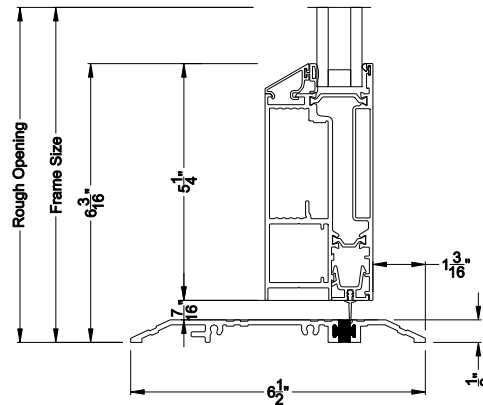

Weather Shield®

VUE Collection™

Inswing Pivot Doors

CROSS SECTION DETAILS

VUE COLLECTION INSWING PIVOT DOOR (4502)

Vertical Sections - Beveled Bead - No Sill

VUE COLLECTION INSWING PIVOT DOOR (4502)

Vertical Sections - Beveled Bead - ADA Sill

VUE COLLECTION INSWING PIVOT DOOR (4502)

Horizontal Sections - 1- Panel - Beveled Bead

VUE COLLECTION INSWING PIVOT DOOR (4502)

Mull Section - 1/2\" Aluminum Mull

Note: All dimensions are approximate. Weather Shield reserves the right to change specifications without notice.

Horizontal Sections - 1- Panel - Beveled Bead

VUE COLLECTION OUTSWING PIVOT DOOR (4602)

Mull Section - 1/2\" Aluminum Mull

Note: All dimensions are approximate. Weather Shield reserves the right to change specifications without notice.