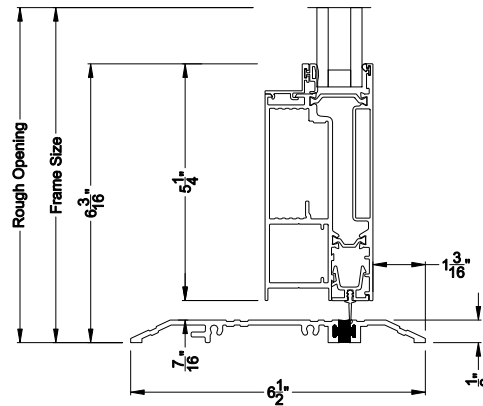

### VUE COLLECTION OUTSWING PIVOT DOOR (4602)

Vertical Sections - Narrow Bead - No Sill

### VUE COLLECTION OUTSWING PIVOT DOOR (4602)

Vertical Sections - Narrow Bead - ADA Sill

### VUE COLLECTION OUTSWING PIVOT DOOR (4602)

Mull Section - 1/2" Aluminum Mull

Note: All dimensions are approximate. Weather Shield reserves the right to change specifications without notice.