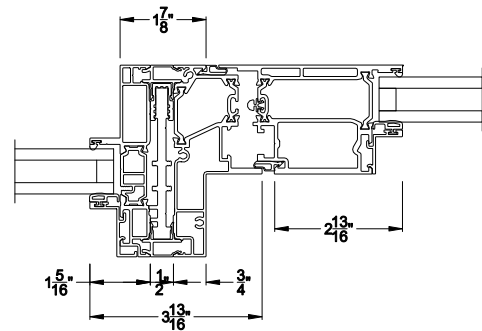

### VUE COLLECTION OUTSWING PIVOT DOOR (4602)

Vertical Sections - Narrow Bead - ADA Sill

### VUE COLLECTION OUTSWING PIVOT DOOR (4602)

Mull Section - 1/2" Aluminum Mull

Note: All dimensions are approximate. Weather Shield reserves the right to change specifications without notice.