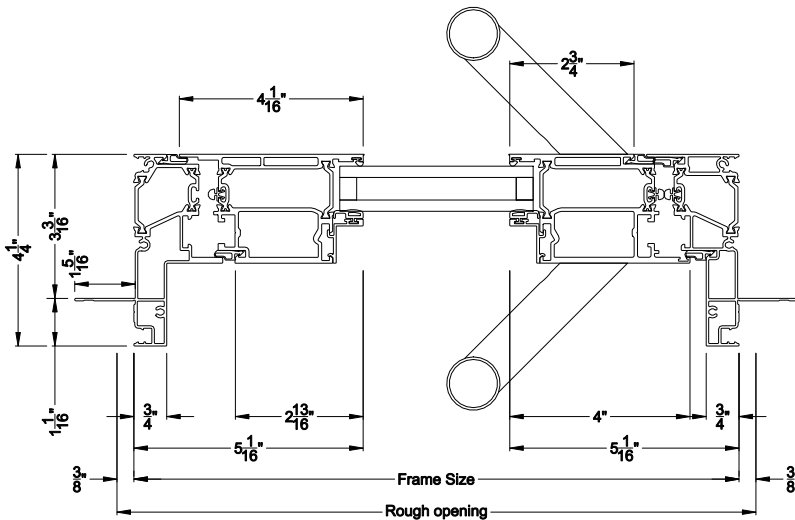

### VUE COLLECTION OUTSWING PIVOT DOOR (4602)

Vertical Sections - Narrow Bead - No Sill

### VUE COLLECTION OUTSWING PIVOT DOOR (4602)

Vertical Sections - Narrow Bead - ADA Sill

### VUE COLLECTION OUTSWING PIVOT DOOR (4602)

Mull Section - 1/2" Aluminum Mull

Note: All dimensions are approximate. Weather Shield reserves the right to change specifications without notice.