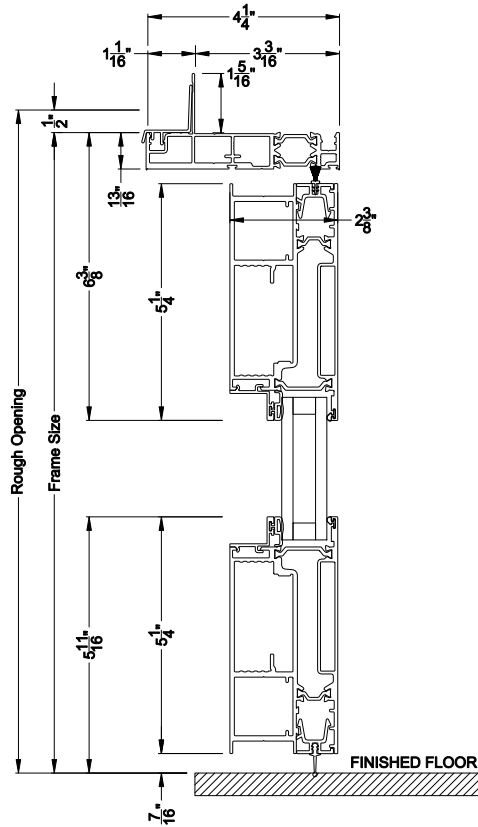

### VUE COLLECTION OUTSWING PIVOT DOOR (4602)

Vertical Sections - Narrow Bead - No Sill

### VUE COLLECTION OUTSWING PIVOT DOOR (4602)

Vertical Sections - Narrow Bead - ADA Sill

### VUE COLLECTION OUTSWING PIVOT DOOR (4602)

Mull Section - 1/2" Aluminum Mull

Note: All dimensions are approximate. Weather Shield reserves the right to change specifications without notice.