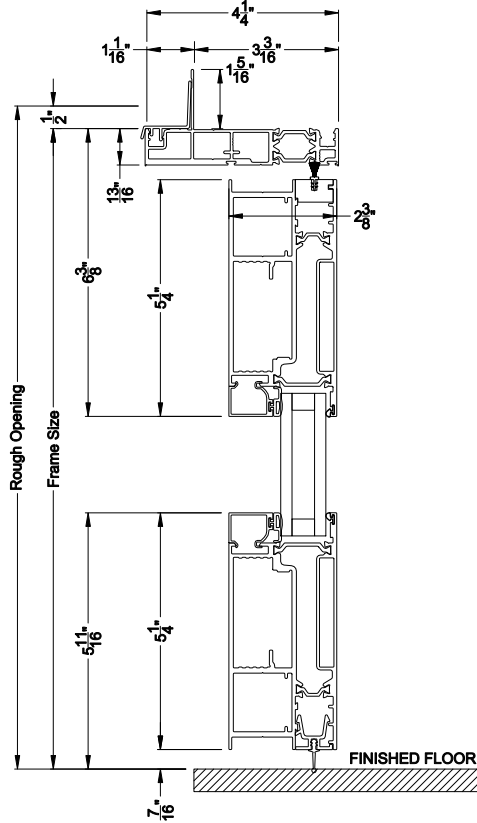

VUE COLLECTION INSWING PIVOT DOOR (4502)

Vertical Sections - Square Bead - No Sill

VUE COLLECTION INSWING PIVOT DOOR (4502)

Vertical Sections - Square Bead - ADA Sill

VUE COLLECTION INSWING PIVOT DOOR (4502)

Horizontal Sections - 1- Panel - Square Bead

VUE COLLECTION INSWING PIVOT DOOR (4502)

Mull Section - 1/2\" Aluminum Mull

Note: All dimensions are approximate. Weather Shield reserves the right to change specifications without notice.

VUE COLLECTION OUTSWING PIVOT DOOR (4602)
Vertical Sections - Square Bead - No Sill

VUE COLLECTION OUTSWING PIVOT DOOR (4602)
Vertical Sections - Square Bead - ADA Sill

VUE COLLECTION OUTSWING PIVOT DOOR (4602)
Horizontal Sections - 1- Panel - Square Bead

VUE COLLECTION OUTSWING PIVOT DOOR (4602)
Mull Section - 1/2" Aluminum Mull

Note: All dimensions are approximate. Weather Shield reserves the right to change specifications without notice.