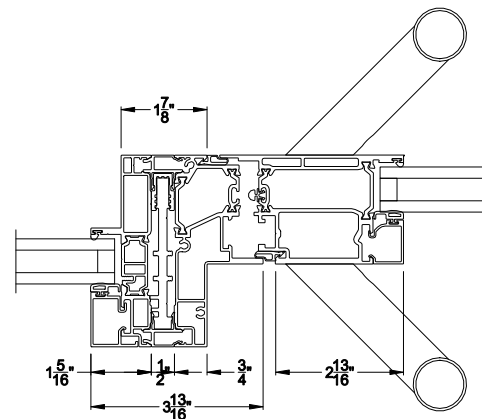

VUE COLLECTION INSWING PIVOT DOOR (4502)

Vertical Sections - Square Bead - No Sill

VUE COLLECTION INSWING PIVOT DOOR (4502)

Vertical Sections - Square Bead - ADA Sill

VUE COLLECTION INSWING PIVOT DOOR (4502)

Horizontal Sections - 1- Panel - Square Bead

VUE COLLECTION INSWING PIVOT DOOR (4502)

Mull Section - 1/2\" Aluminum Mull

Note: All dimensions are approximate. Weather Shield reserves the right to change specifications without notice.

VUE COLLECTION OUTSWING PIVOT DOOR (4602)
Vertical Sections - Square Bead - No Sill

VUE COLLECTION OUTSWING PIVOT DOOR (4602)
Vertical Sections - Square Bead - ADA Sill

VUE COLLECTION OUTSWING PIVOT DOOR (4602)
Horizontal Sections - 1- Panel - Square Bead

VUE COLLECTION OUTSWING PIVOT DOOR (4602)
Mull Section - 1/2" Aluminum Mull

Note: All dimensions are approximate. Weather Shield reserves the right to change specifications without notice.