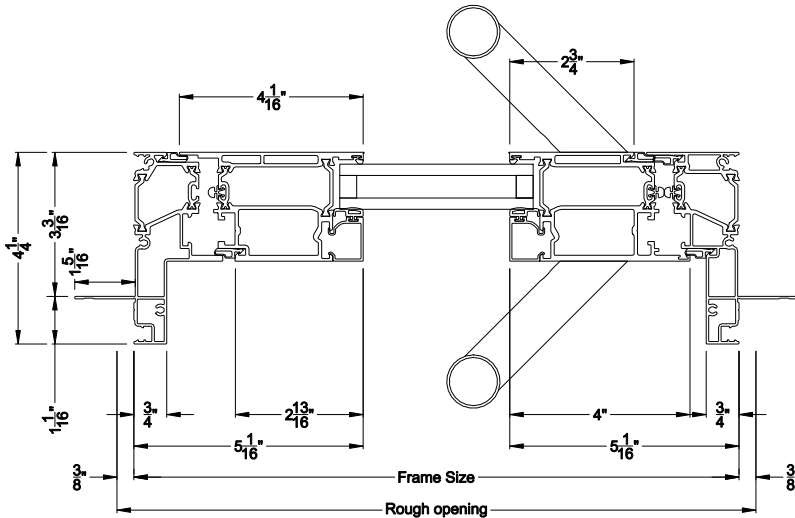

VUE COLLECTION INSWING PIVOT DOOR (4502)

Vertical Sections - Square Bead - No Sill

VUE COLLECTION INSWING PIVOT DOOR (4502)

Vertical Sections - Square Bead - ADA Sill

VUE COLLECTION INSWING PIVOT DOOR (4502)

Horizontal Sections - 1- Panel - Square Bead

VUE COLLECTION INSWING PIVOT DOOR (4502)

Mull Section - 1/2\" Aluminum Mull

Note: All dimensions are approximate. Weather Shield reserves the right to change specifications without notice.

VUE COLLECTION OUTSWING PIVOT DOOR (4602)
Vertical Sections - Square Bead - No Sill

VUE COLLECTION OUTSWING PIVOT DOOR (4602)
Vertical Sections - Square Bead - ADA Sill

VUE COLLECTION OUTSWING PIVOT DOOR (4602)
Horizontal Sections - 1- Panel - Square Bead

VUE COLLECTION OUTSWING PIVOT DOOR (4602)
Mull Section - 1/2" Aluminum Mull

Note: All dimensions are approximate. Weather Shield reserves the right to change specifications without notice.