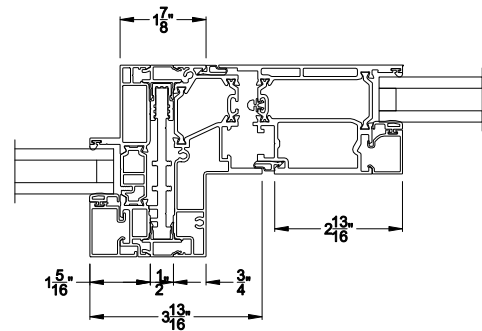

Horizontal Sections - 1- Panel - Square Bead

VUE COLLECTION INSWING PIVOT DOOR (4502)

Mull Section - 1/2\" Aluminum Mull

Note: All dimensions are approximate. Weather Shield reserves the right to change specifications without notice.

VUE COLLECTION OUTSWING PIVOT DOOR (4602)
Vertical Sections - Square Bead - No Sill

VUE COLLECTION OUTSWING PIVOT DOOR (4602)
Vertical Sections - Square Bead - ADA Sill

VUE COLLECTION OUTSWING PIVOT DOOR (4602)
Horizontal Sections - 1- Panel - Square Bead

VUE COLLECTION OUTSWING PIVOT DOOR (4602)
Mull Section - 1/2" Aluminum Mull

Note: All dimensions are approximate. Weather Shield reserves the right to change specifications without notice.