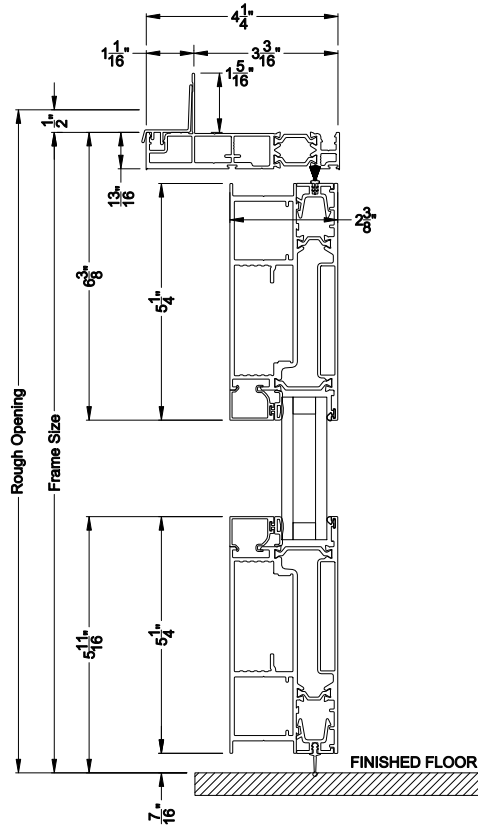

VUE COLLECTION INSWING PIVOT DOOR (4502)

Vertical Sections - Square Bead - No Sill

VUE COLLECTION INSWING PIVOT DOOR (4502)

Vertical Sections - Square Bead - ADA Sill

VUE COLLECTION INSWING PIVOT DOOR (4502)

Horizontal Sections - 1- Panel - Square Bead

VUE COLLECTION INSWING PIVOT DOOR (4502)

Mull Section - 1/2\" Aluminum Mull

Note: All dimensions are approximate. Weather Shield reserves the right to change specifications without notice.

VUE COLLECTION OUTSWING PIVOT DOOR (4602)
Vertical Sections - Square Bead - No Sill

VUE COLLECTION OUTSWING PIVOT DOOR (4602)
Vertical Sections - Square Bead - ADA Sill

VUE COLLECTION OUTSWING PIVOT DOOR (4602)
Horizontal Sections - 1- Panel - Square Bead

VUE COLLECTION OUTSWING PIVOT DOOR (4602)
Mull Section - 1/2" Aluminum Mull

Note: All dimensions are approximate. Weather Shield reserves the right to change specifications without notice.