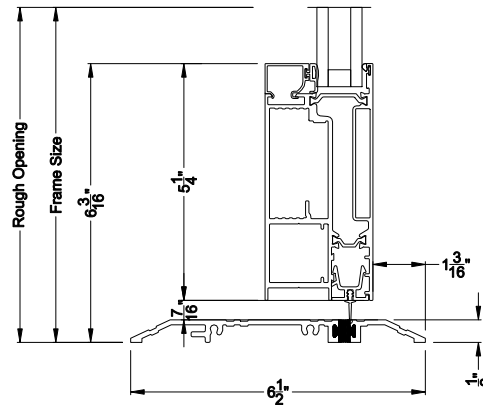

VUE COLLECTION INSWING PIVOT DOOR (4502)

Vertical Sections - Square Bead - No Sill

VUE COLLECTION INSWING PIVOT DOOR (4502)

Vertical Sections - Square Bead - ADA Sill

VUE COLLECTION INSWING PIVOT DOOR (4502)

Horizontal Sections - 1- Panel - Square Bead

VUE COLLECTION INSWING PIVOT DOOR (4502)

Mull Section - 1/2\" Aluminum Mull

Note: All dimensions are approximate. Weather Shield reserves the right to change specifications without notice.

VUE COLLECTION OUTSWING PIVOT DOOR (4602)
Mull Section - 1/2" Aluminum Mull

Note: All dimensions are approximate. Weather Shield reserves the right to change specifications without notice.