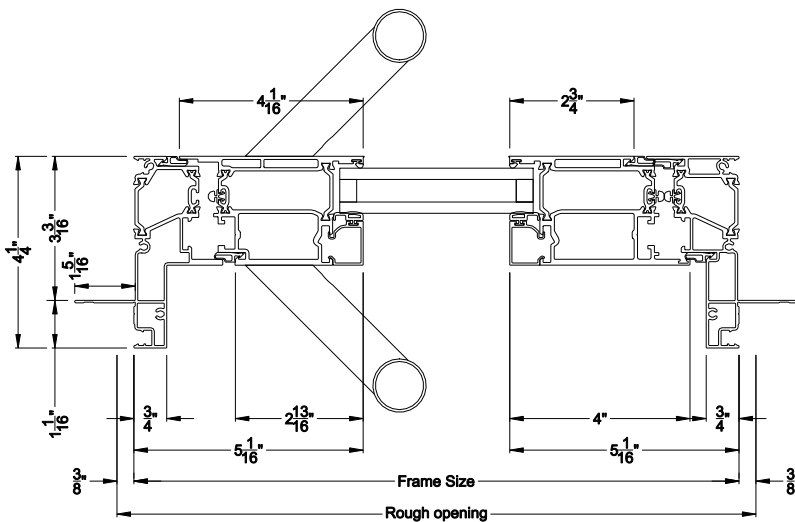

VUE COLLECTION INSWING PIVOT DOOR (4502)

Vertical Sections - Square Bead - No Sill

VUE COLLECTION INSWING PIVOT DOOR (4502)

Vertical Sections - Square Bead - ADA Sill

VUE COLLECTION INSWING PIVOT DOOR (4502)

Horizontal Sections - 1- Panel - Square Bead

VUE COLLECTION INSWING PIVOT DOOR (4502)

Mull Section - 1/2\" Aluminum Mull

Note: All dimensions are approximate. Weather Shield reserves the right to change specifications without notice.

VUE COLLECTION OUTSWING PIVOT DOOR (4602)
Vertical Sections - Square Bead - No Sill

VUE COLLECTION OUTSWING PIVOT DOOR (4602)
Vertical Sections - Square Bead - ADA Sill

VUE COLLECTION OUTSWING PIVOT DOOR (4602)
Horizontal Sections - 1- Panel - Square Bead

VUE COLLECTION OUTSWING PIVOT DOOR (4602)
Mull Section - 1/2" Aluminum Mull

Note: All dimensions are approximate. Weather Shield reserves the right to change specifications without notice.