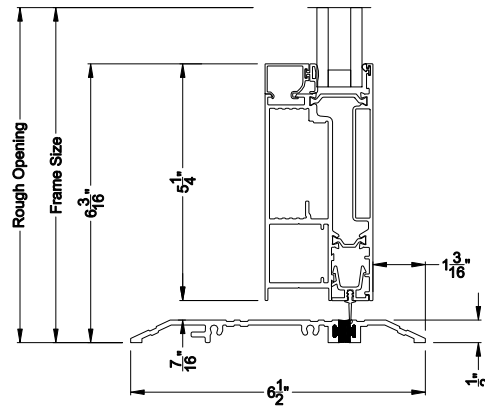

Horizontal Sections - 1- Panel - Square Bead

VUE COLLECTION INSWING PIVOT DOOR (4502)

Mull Section - 1/2\" Aluminum Mull

Note: All dimensions are approximate. Weather Shield reserves the right to change specifications without notice.

VUE COLLECTION OUTSWING PIVOT DOOR (4602)
Vertical Sections - Square Bead - No Sill

VUE COLLECTION OUTSWING PIVOT DOOR (4602)
Vertical Sections - Square Bead - ADA Sill

VUE COLLECTION OUTSWING PIVOT DOOR (4602)
Horizontal Sections - 1- Panel - Square Bead

VUE COLLECTION OUTSWING PIVOT DOOR (4602)
Mull Section - 1/2" Aluminum Mull

Note: All dimensions are approximate. Weather Shield reserves the right to change specifications without notice.