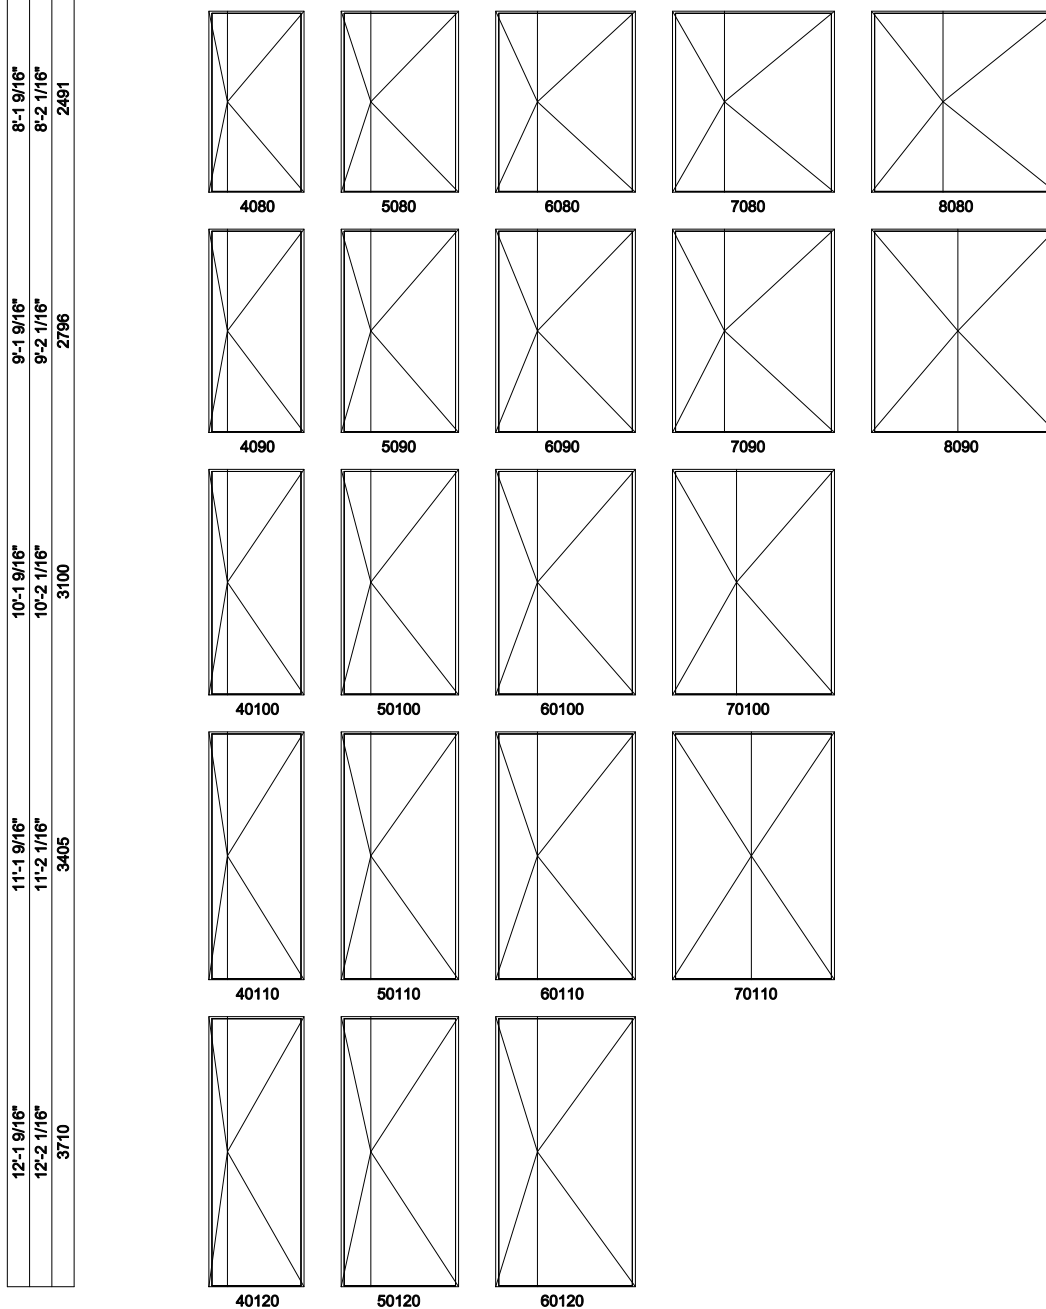

Inswing Pivot Door (4502) / Outswing Pivot Door (4602) - No Sill - Artisan Panel

Jamb Dimension	4'-3 9/32"	5'-3 9/32"	6'-3 9/32"	7'-3 9/32"	8'-3 9/32"
Rough Opening	4'-4 1/32"	5'-4 1/32"	6'-4 1/32"	7'-4 1/32"	8'-4 1/32"
Soft Metric R.O. (mm)	1322	1626	1931	2236	2541

Left pivot shown
Right pivot available

Inswing Pivot Door (4502) / Outswing Pivot Door (4602) - No Sill - Artisan Panel

Jamb Dimension	4'-3 9/32"	5'-3 9/32"	6'-3 9/32"
Rough Opening	4'-4 1/32"	5'-4 1/32"	6'-4 1/32"
Soft Metric R.O. (mm)	1322	1626	1931

Left pivot shown
Right pivot available

13'-1 9/16"	4015
13'-2 1/16"	
14'-1 9/16"	4320
14'-2 1/16"	

Inswing Pivot Door (4502) / Outswing Pivot Door (4602) - ADA Sill - Artisan Panel

Jamb Dimension	4'-3 9/32"	5'-3 9/32"	6'-3 9/32"	7'-3 9/32"	8'-3 9/32"
Rough Opening	4'-4 1/32"	5'-4 1/32"	6'-4 1/32"	7'-4 1/32"	8'-4 1/32"
Soft Metric R.O. (mm)	1322	1626	1931	2236	2541

Left pivot shown
Right pivot available

13'-2 1/16"	13'-2 9/16"	4027
14'-2 1/16"	14'-2 9/16"	4332

40130

50130

60130

40140

50140