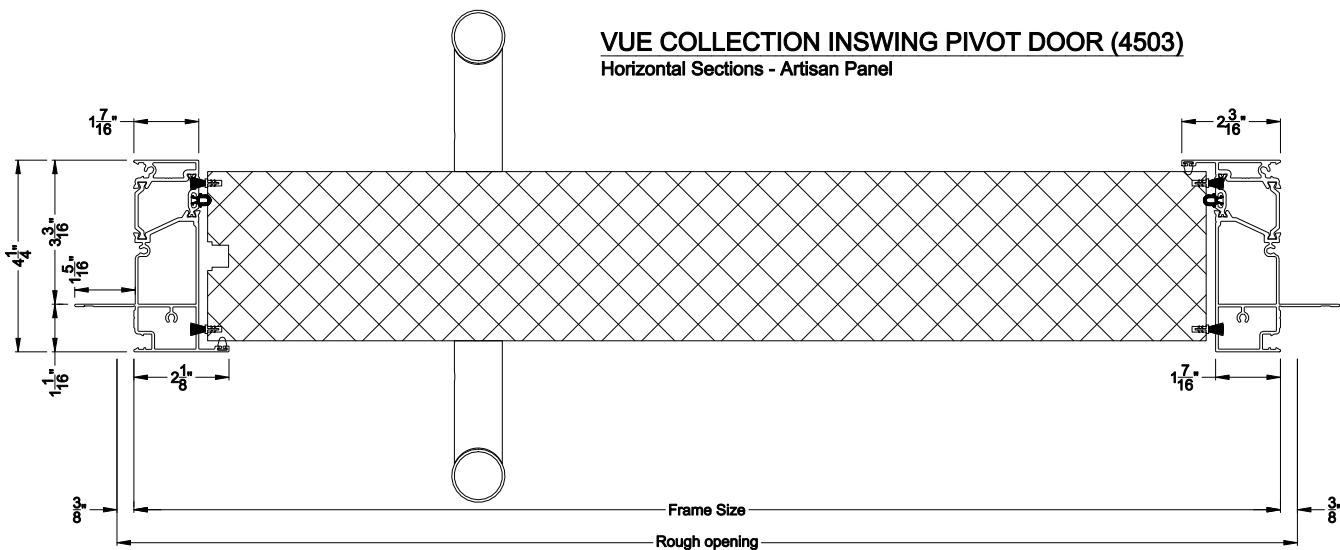

Weather Shield®

VUE Collection™

Inswing Pivot Doors

CROSS SECTION DETAILS

VUE COLLECTION INSWING PIVOT DOOR (4503)
Vertical Sections - Artisan Panel - No Sill

VUE COLLECTION INSWING PIVOT DOOR (4503)
Mull Section - 1/2" Aluminum Mull

VUE COLLECTION INSWING PIVOT DOOR (4503)
Vertical Sections - Artisan Panel - ADA Sill

VUE COLLECTION INSWING PIVOT DOOR (4503)
Horizontal Sections - Artisan Panel

Note: All dimensions are approximate. Weather Shield reserves the right to change specifications without notice.

Weather Shield®

VUE Collection™

Outswing Pivot Doors

CROSS SECTION DETAILS

VUE COLLECTION OUTSWING PIVOT DOOR (4603)
Vertical Sections - Artisan Panel - No Sill

VUE COLLECTION OUTSWING PIVOT DOOR (4603)
Mull Section - 1/2" Aluminum Mull