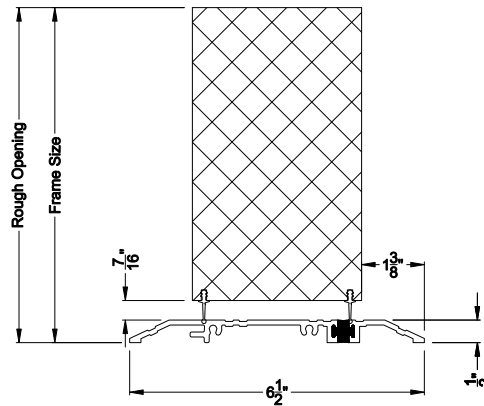

VUE COLLECTION INSWING PIVOT DOOR (4503)
Vertical Sections - Artisan Panel - ADA Sill

VUE COLLECTION INSWING PIVOT DOOR (4503)
Horizontal Sections - Artisan Panel

Note: All dimensions are approximate. Weather Shield reserves the right to change specifications without notice.

Weather Shield®

VUE Collection™

Outswing Pivot Doors

CROSS SECTION DETAILS

VUE COLLECTION OUTSWING PIVOT DOOR (4603)
Vertical Sections - Artisan Panel - No Sill

VUE COLLECTION OUTSWING PIVOT DOOR (4603)
Mull Section - 1/2" Aluminum Mull

VUE COLLECTION OUTSWING PIVOT DOOR (4603)
Vertical Sections - Artisan Panel - ADA Sill

VUE COLLECTION OUTSWING PIVOT DOOR (4603)
Horizontal Sections - Artisan Panel

Note: All dimensions are approximate. Weather Shield reserves the right to change specifications without notice.