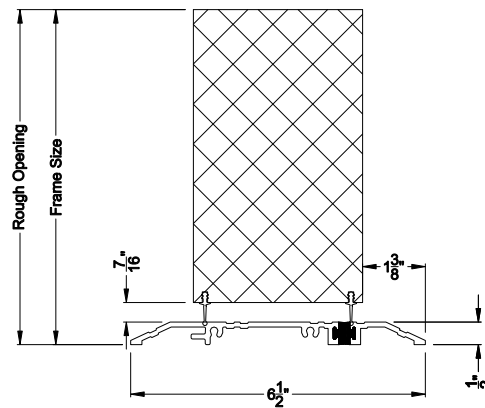

Weather Shield®

VUE Collection™

Inswing Pivot Doors

CROSS SECTION DETAILS

VUE COLLECTION INSWING PIVOT DOOR (4503)
Vertical Sections - Artisan Panel - No Sill

VUE COLLECTION INSWING PIVOT DOOR (4503)
Mull Section - 1/2" Aluminum Mull

VUE COLLECTION INSWING PIVOT DOOR (4503)
Vertical Sections - Artisan Panel - ADA Sill

VUE COLLECTION INSWING PIVOT DOOR (4503)
Horizontal Sections - Artisan Panel

Note: All dimensions are approximate. Weather Shield reserves the right to change specifications without notice.

Weather Shield®

VUE Collection™

Outswing Pivot Doors

CROSS SECTION DETAILS

VUE COLLECTION OUTSWING PIVOT DOOR (4603)
Vertical Sections - Artisan Panel - No Sill

VUE COLLECTION OUTSWING PIVOT DOOR (4603)
Mull Section - 1/2" Aluminum Mull