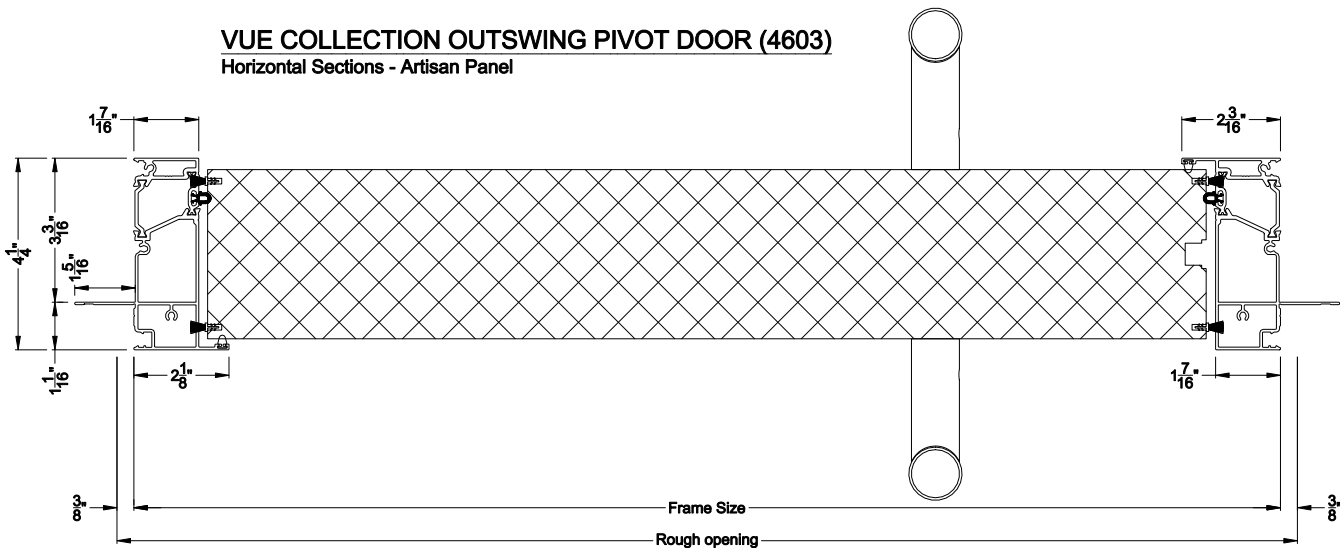

Weather Shield®

VUE Collection™

Outswing Pivot Doors

CROSS SECTION DETAILS

VUE COLLECTION OUTSWING PIVOT DOOR (4603)
Vertical Sections - Artisan Panel - No Sill

VUE COLLECTION OUTSWING PIVOT DOOR (4603)
Mull Section - 1/2" Aluminum Mull

VUE COLLECTION OUTSWING PIVOT DOOR (4603)
Vertical Sections - Artisan Panel - ADA Sill

VUE COLLECTION OUTSWING PIVOT DOOR (4603)
Horizontal Sections - Artisan Panel

Note: All dimensions are approximate. Weather Shield reserves the right to change specifications without notice.