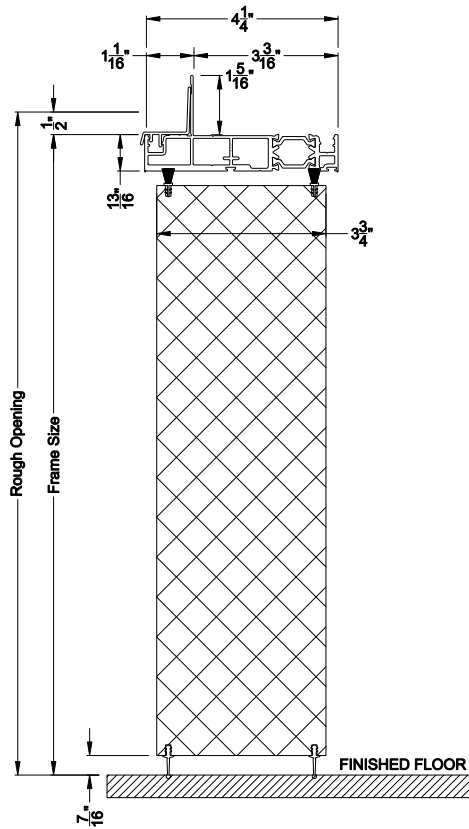

Weather Shield®

VUE Collection™

Inswing Pivot Doors

CROSS SECTION DETAILS

VUE COLLECTION INSWING PIVOT DOOR (4503)
Vertical Sections - Artisan Panel - No Sill

VUE COLLECTION INSWING PIVOT DOOR (4503)
Mull Section - 1/2" Aluminum Mull

VUE COLLECTION INSWING PIVOT DOOR (4503)
Vertical Sections - Artisan Panel - ADA Sill

VUE COLLECTION INSWING PIVOT DOOR (4503)
Horizontal Sections - Artisan Panel

Note: All dimensions are approximate. Weather Shield reserves the right to change specifications without notice.

Weather Shield®

VUE Collection™

Outswing Pivot Doors

CROSS SECTION DETAILS

VUE COLLECTION OUTSWING PIVOT DOOR (4603)
Vertical Sections - Artisan Panel - No Sill

VUE COLLECTION OUTSWING PIVOT DOOR (4603)
Mull Section - 1/2" Aluminum Mull

VUE COLLECTION OUTSWING PIVOT DOOR (4603)
Vertical Sections - Artisan Panel - ADA Sill

VUE COLLECTION OUTSWING PIVOT DOOR (4603)
Horizontal Sections - Artisan Panel

Note: All dimensions are approximate. Weather Shield reserves the right to change specifications without notice.