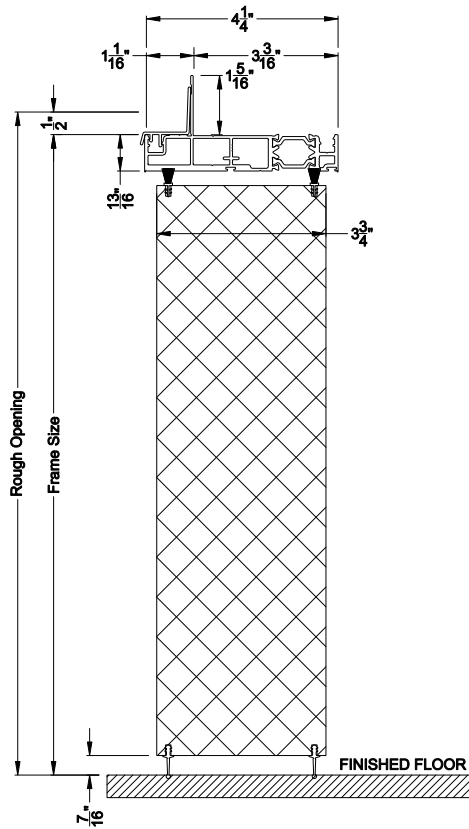

VUE COLLECTION INSWING PIVOT DOOR (4503)
Vertical Sections - Artisan Panel - ADA Sill

VUE COLLECTION INSWING PIVOT DOOR (4503)
Horizontal Sections - Artisan Panel

Note: All dimensions are approximate. Weather Shield reserves the right to change specifications without notice.

Weather Shield®

VUE Collection™

Outswing Pivot Doors

CROSS SECTION DETAILS

VUE COLLECTION OUTSWING PIVOT DOOR (4603)
Vertical Sections - Artisan Panel - No Sill

VUE COLLECTION OUTSWING PIVOT DOOR (4603)
Mull Section - 1/2" Aluminum Mull

VUE COLLECTION OUTSWING PIVOT DOOR (4603)
Vertical Sections - Artisan Panel - ADA Sill

VUE COLLECTION OUTSWING PIVOT DOOR (4603)
Horizontal Sections - Artisan Panel

Note: All dimensions are approximate. Weather Shield reserves the right to change specifications without notice.