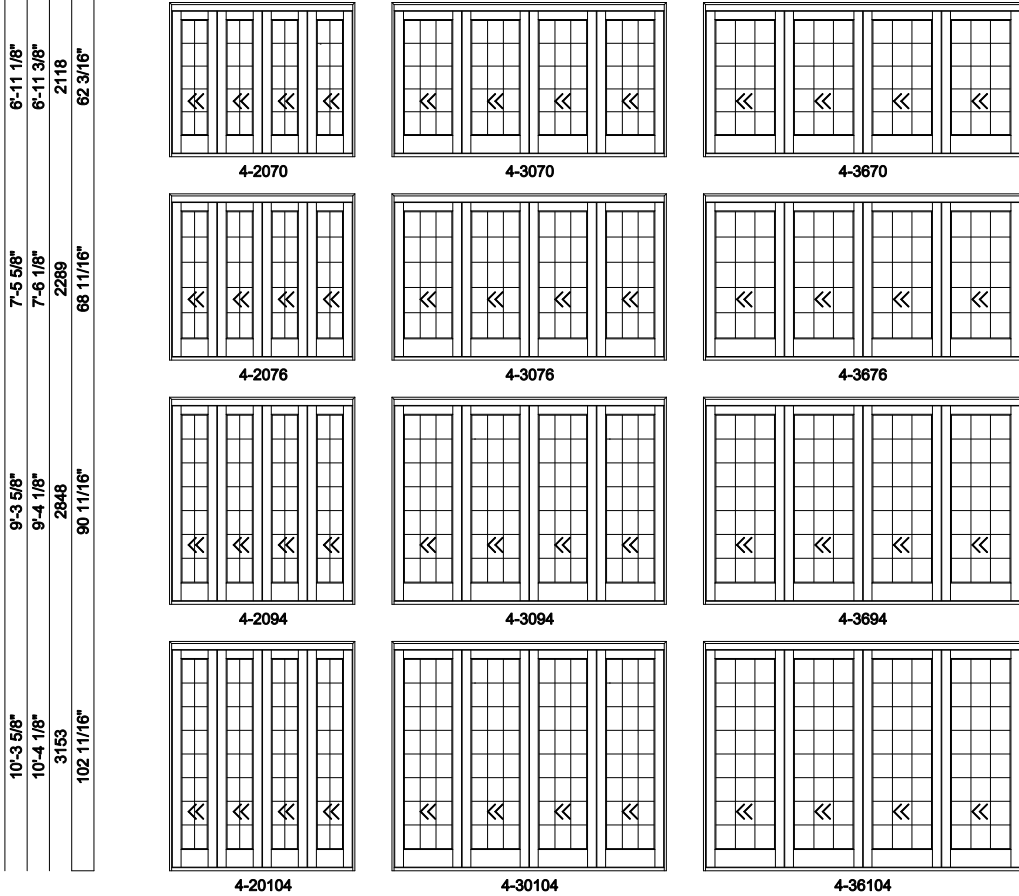

6'-11 1/8"						
2118	2-2070	2-3070	2-3670	3-2070	3-3070	3-3670
7'-5 5/8"						
2289	2-2076	2-3076	2-3676	3-2076	3-3076	3-3676
7'-8 1/8"						
68 11/16"	2-2094	2-3094	2-3694	3-2094	3-3094	3-3694
9'-3 5/8"						
2846	2-20104	2-30104	2-36104	3-20104	3-30104	3-36104
9'-4 1/8"						
90 11/16"	2-20104	2-30104	2-36104	3-20104	3-30104	3-36104
10'-3 5/8"						
3153	2-20104	2-30104	2-36104	3-20104	3-30104	3-36104
102 11/16"						
	2-20104	2-30104	2-36104	3-20104	3-30104	3-36104

2L shown; 2R available

3L shown; 3R, 2L1R, 1L2R available

Bi-Fold Patio Doors (1607) Insulated Glass - 4 Panel

Jamb Dimension	8'-3 7/8"	12'-3 7/8"	14'-3 7/8"
Rough Opening	8'-4 3/8"	12'-4 3/8"	14'-4 3/8"
Metric R.O. (mm)	2550	3769	4378
Glass Size	14 3/8"	26 3/8"	32 3/8"

4L shown; 4R, 3L1R, 2L2R,
1L3R available

Bi-Fold Patio Doors (1607) Insulated Glass - 5 Panel

Jamb Dimension	10'-4 3/16"	15'-4 3/16"	17'-10 3/16"
Rough Opening	10'-4 11/16"	15'-4 11/16"	17'-10 11/16"
Metric R.O. (mm)	3167	4691	5453
Glass Size	14 3/8"	26 3/8"	32 3/8"

6'-11 1/8"	6'-11 3/8"	62 3/16"			
7'-5 5/8"	7'-6 1/8"	2289	5-2076	5-3076	5-3676
9'-3 5/8"	9'-4 1/8"	2848	5-2094	5-3094	5-3694
10'-3 5/8"	10'-4 1/8"	3153	5-20104	5-30104	5-36104

5L shown; 5R, 4L1R, 3L2R,
2L3R, 1L4R available