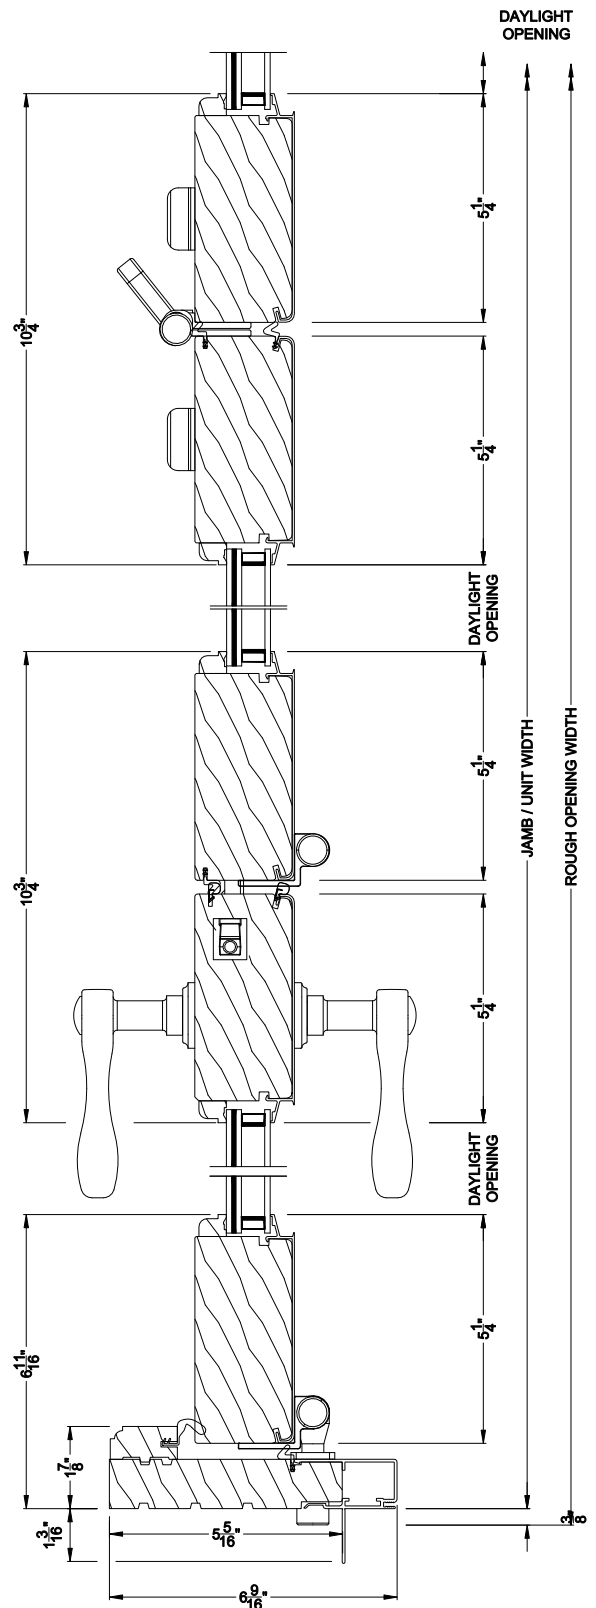

Weather Shield®

Premium Coastal™ - IG

Outswing Bi-Fold Doors

CROSS SECTION DETAILS

PREMIUM COASTAL BI-FOLD DOOR (1607)
Vertical Section - Standard Sill

Note: All dimensions are approximate. Weather Shield reserves the right to change specifications without notice.

Weather Shield®

Premium Coastal™ - IG

Outswing Bi-Fold Doors

CROSS SECTION DETAILS

PREMIUM COASTAL BI-FOLD DOOR (1607)
Horizontal Section

Note: All dimensions are approximate. Weather Shield reserves the right to change specifications without notice.