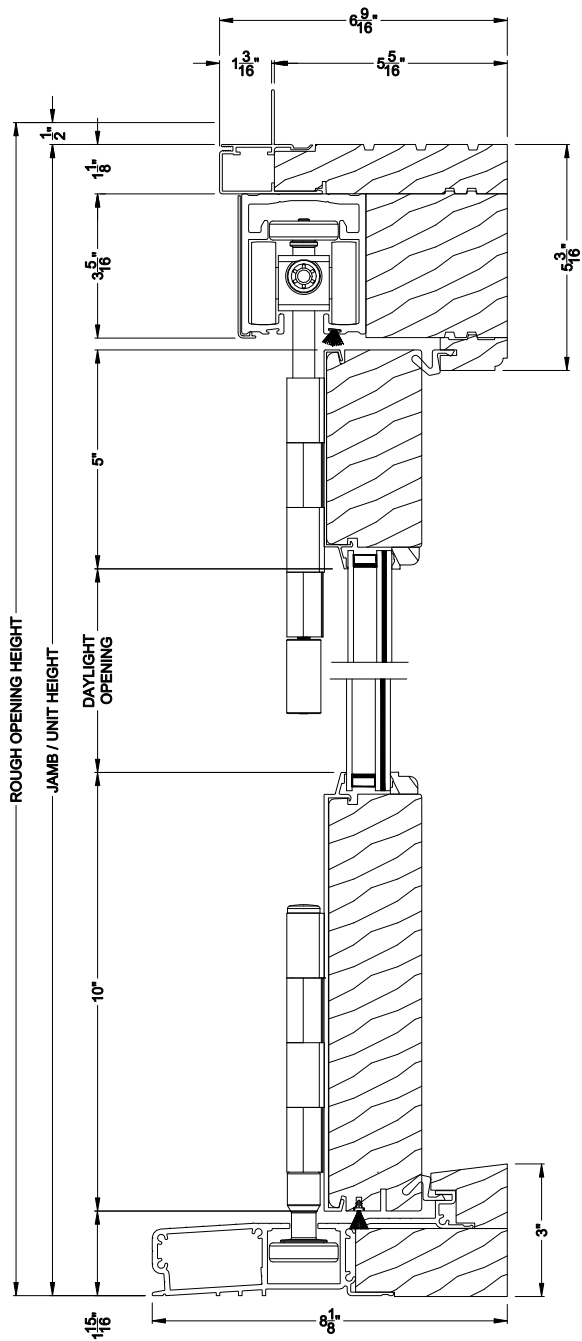

Weather Shield®

Premium Coastal™ - IG

Outswing Bi-Fold Doors

CROSS SECTION DETAILS

PREMIUM COASTAL BI-FOLD DOOR (1607)
Vertical Section - Standard Sill

Note: All dimensions are approximate. Weather Shield reserves the right to change specifications without notice.

Weather Shield®

Premium Coastal™ - IG

Outswing Bi-Fold Doors

CROSS SECTION DETAILS

PREMIUM COASTAL BI-FOLD DOOR (1607)
Horizontal Section

Note: All dimensions are approximate. Weather Shield reserves the right to change specifications without notice.