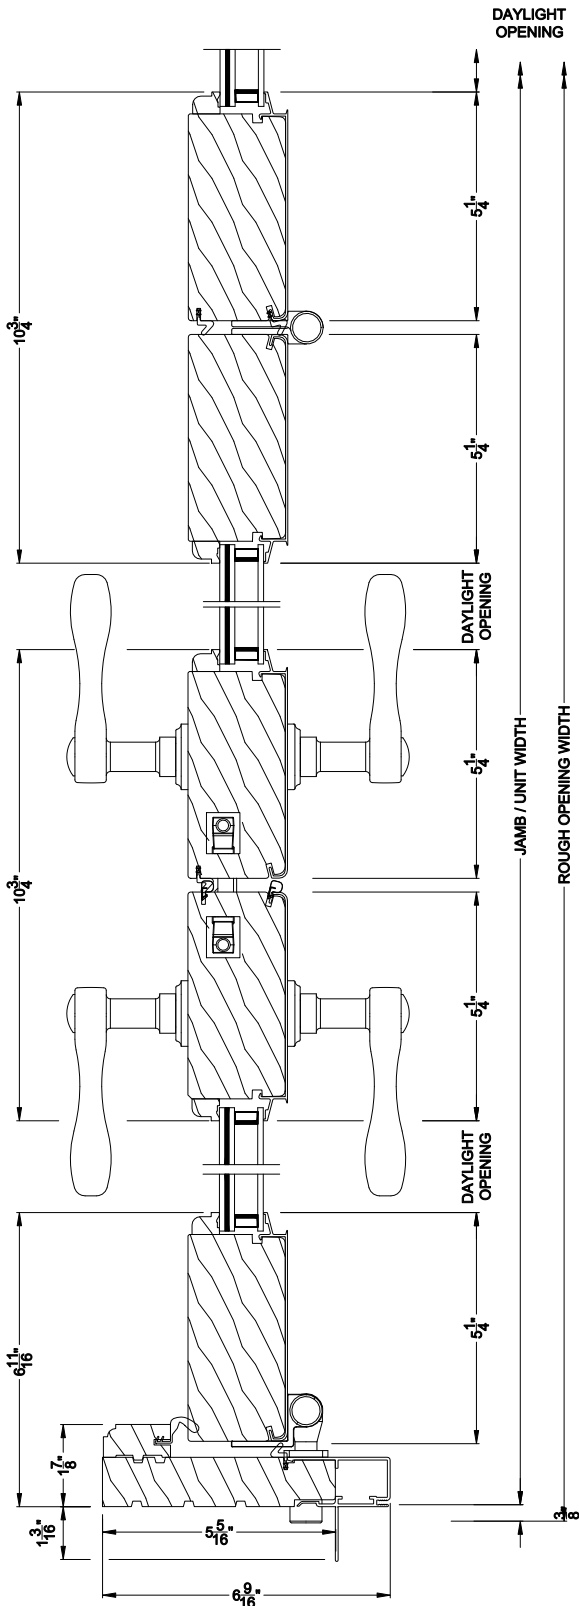

Weather Shield®

Premium Coastal™ - IG

Outswing Bi-Fold Doors

CROSS SECTION DETAILS