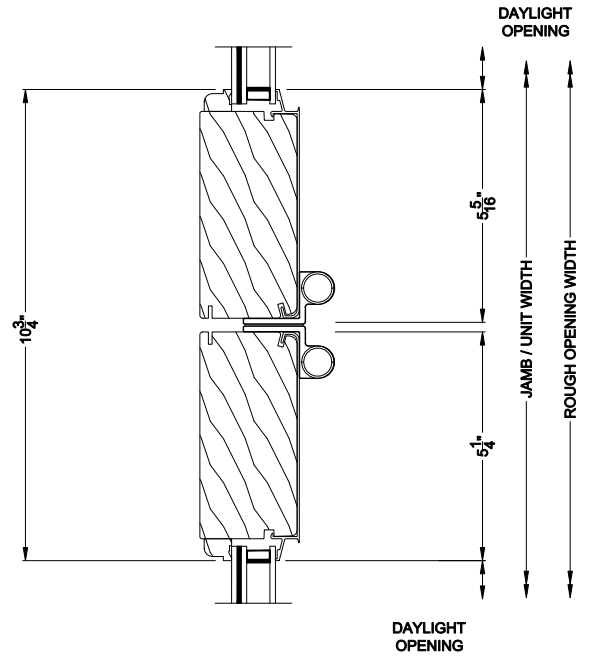

Weather Shield®

Premium Coastal™ - IG

Outswing Bi-Fold Doors

CROSS SECTION DETAILS

PREMIUM COASTAL BI-FOLD DOOR (1607)
Vertical Section - Standard Sill

Note: All dimensions are approximate. Weather Shield reserves the right to change specifications without notice.

Weather Shield®

Premium Coastal™ - IG

Outswing Bi-Fold Doors

CROSS SECTION DETAILS

PREMIUM COASTAL BI-FOLD DOOR (1607)
Horizontal Section

Note: All dimensions are approximate. Weather Shield reserves the right to change specifications without notice.