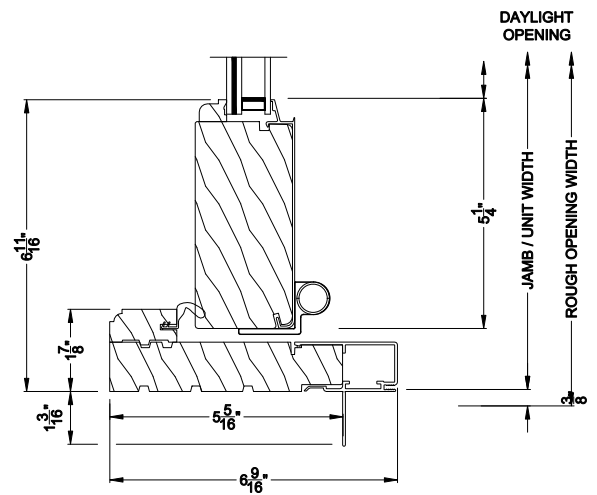

Weather Shield®

Premium Coastal™ - IG

Outswing Bi-Fold Doors

CROSS SECTION DETAILS

PREMIUM COASTAL BI-FOLD DOOR (1607)
Horizontal Section

Note: All dimensions are approximate. Weather Shield reserves the right to change specifications without notice.