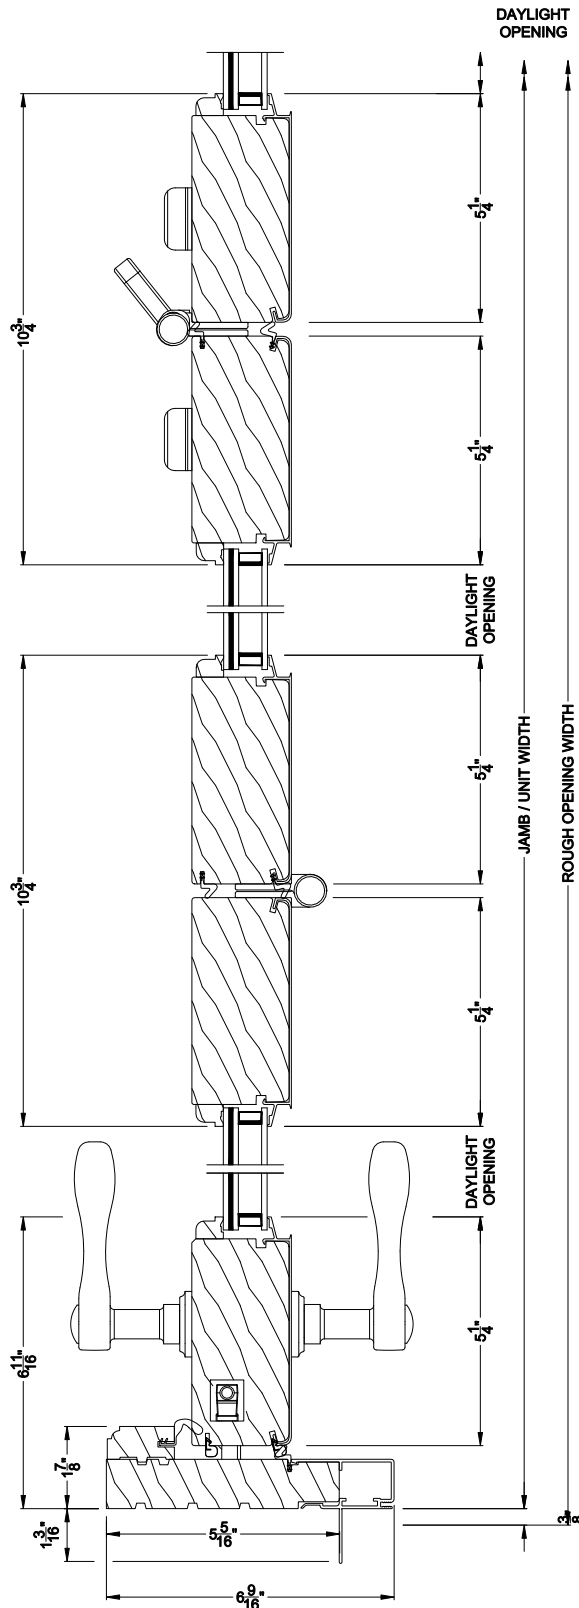

Weather Shield®

Premium Coastal™ - IG

Outswing Bi-Fold Doors

CROSS SECTION DETAILS

PREMIUM COASTAL BI-FOLD DOOR (1607)
Vertical Section - Standard Sill

Note: All dimensions are approximate. Weather Shield reserves the right to change specifications without notice.

Weather Shield®

Premium Coastal™ - IG

Outswing Bi-Fold Doors

CROSS SECTION DETAILS

PREMIUM COASTAL BI-FOLD DOOR (1607)
Horizontal Section

Note: All dimensions are approximate. Weather Shield reserves the right to change specifications without notice.