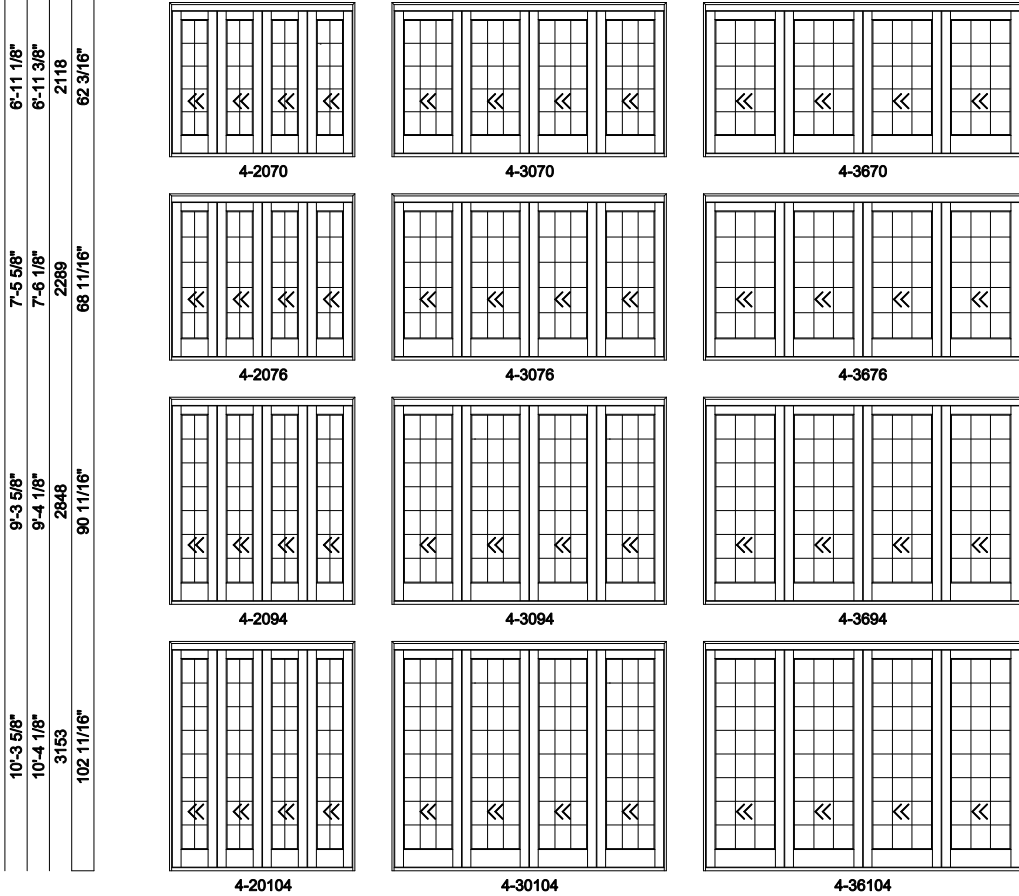

Bi-Fold Patio Doors (1607) Single Glaze - 2 Panel, 3 Panel

Jamb Dimension	4'-3 1/4"	6'-3 1/4"	7'-3 1/4"	6'-3 9/16"	9'-3 9/16"	10'-9 9/16"
Rough Opening	4'-3 3/4"	6'-3 3/4"	7'-3 3/4"	6'-4 1/16"	9'-4 1/16"	10'-10 1/16"
Metric R.O. (mm)	1314	1924	2229	1932	2846	3304
Glass Size	14 3/8"	26 3/8"	32 3/8"	14 3/8"	26 3/8"	32 3/8"

6'-11 1/8"						
2118	2-2070	2-3070	2-3670	3-2070	3-3070	3-3670
7'-5 5/8"						
2289	2-2076	2-3076	2-3676	3-2076	3-3076	3-3676
7'-8 1/8"						
68 11/16"	2-2094	2-3094	2-3694	3-2094	3-3094	3-3694
9'-3 5/8"						
2846	2-2094	2-3094	2-3694	3-2094	3-3094	3-3694
9'-4 1/8"						
90 11/16"	2-20104	2-30104	2-36104	3-20104	3-30104	3-36104
3153						
102 11/16"	2-20104	2-30104	2-36104	3-20104	3-30104	3-36104
10'-3 5/8"						
3153	2-20104	2-30104	2-36104	3-20104	3-30104	3-36104
10'-4 1/8"						
102 11/16"	2-20104	2-30104	2-36104	3-20104	3-30104	3-36104

4L shown; 4R, 3L1R, 2L2R,
1L3R available

Bi-Fold Patio Doors (1607) Single Glaze - 5 Panel

Jamb Dimension	10'-4 3/16"	15'-4 3/16"	17'-10 3/16"
Rough Opening	10'-4 11/16"	15'-4 11/16"	17'-10 11/16"
Metric R.O. (mm)	3167	4691	5453
Glass Size	14 3/8"	26 3/8"	32 3/8"

6'-11 1/8"	6'-11 3/8"	62 3/16"			
5-2070	5-3070	5-3670			
7'-5 5/8"	7'-6 1/8"	2289			
5-2076	5-3076	5-3676			
9'-3 5/8"	9'-4 1/8"	2848			
5-2094	5-3094	5-3694			
10'-3 5/8"	10'-4 1/8"	3153			
5-20104	5-30104	5-36104			