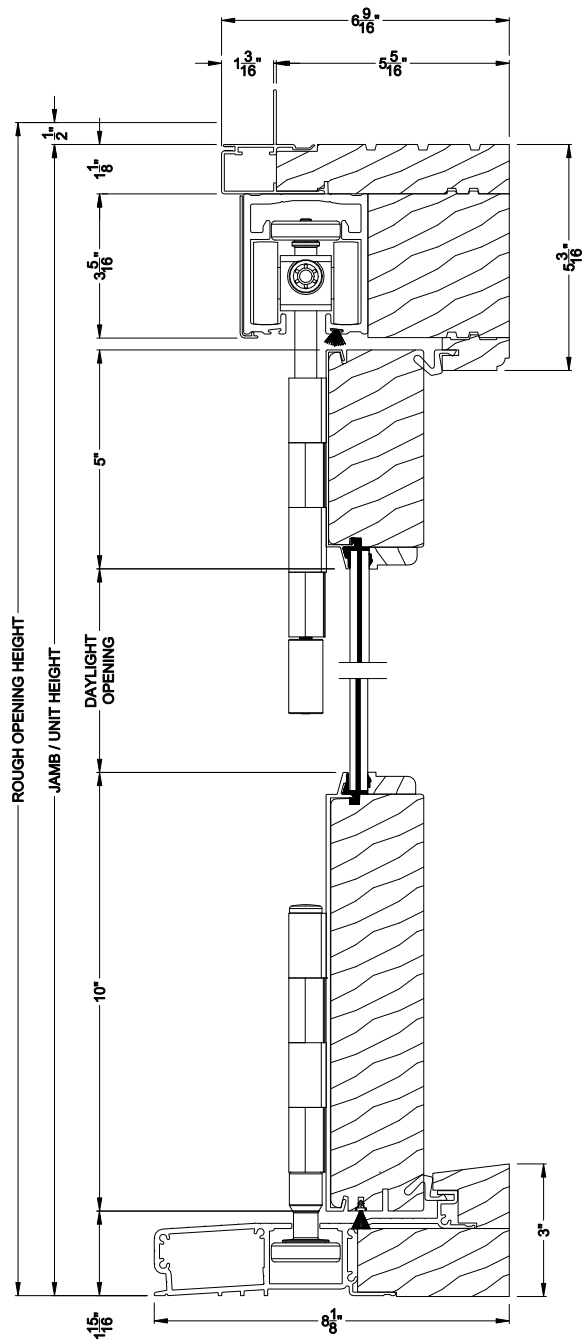

Weather Shield®

Premium Coastal™ - SG

Outswing Bi-Fold Doors

CROSS SECTION DETAILS

PREMIUM COASTAL BI-FOLD DOOR (1607)
Vertical Section - Standard Sill

Note: All dimensions are approximate. Weather Shield reserves the right to change specifications without notice.

Weather Shield®

Premium Coastal™ - SG

Outswing Bi-Fold Doors

CROSS SECTION DETAILS

PREMIUM COASTAL BI-FOLD DOOR (1607)
Horizontal Section

Note: All dimensions are approximate. Weather Shield reserves the right to change specifications without notice.