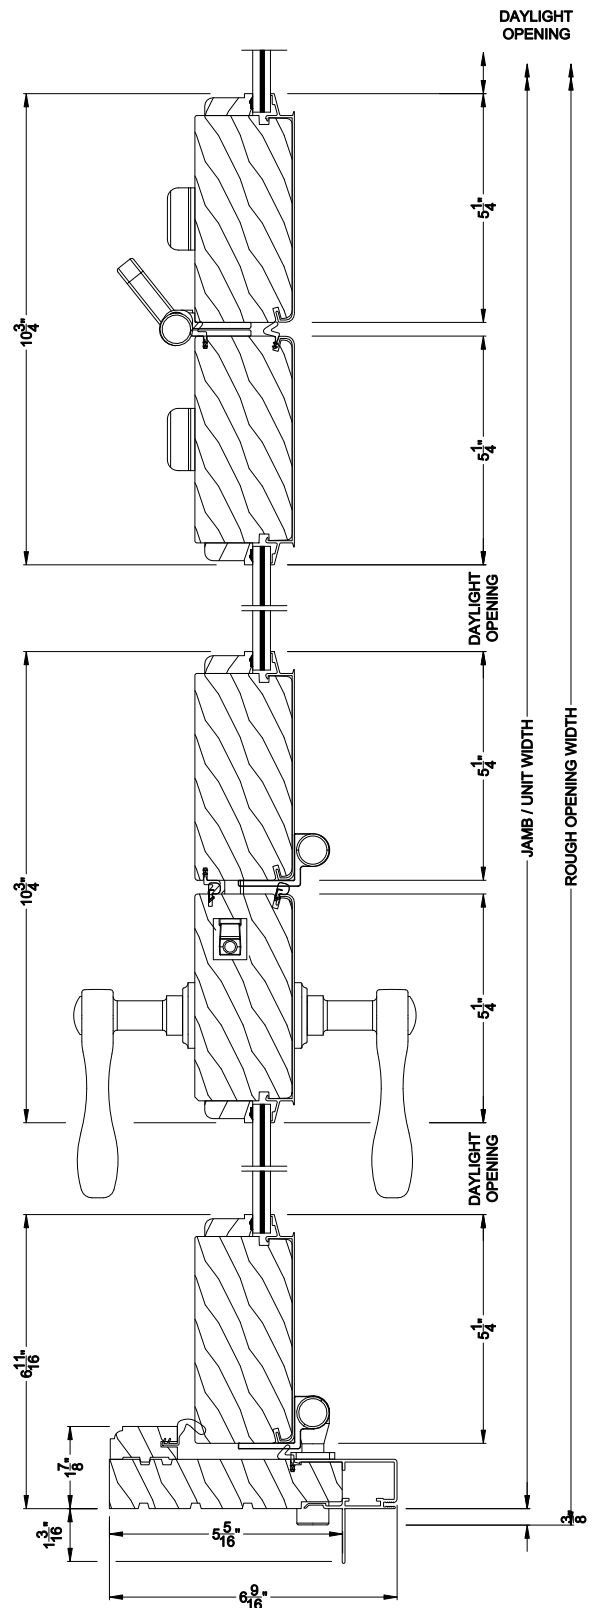

Weather Shield®

Premium Coastal™ - SG

Outswing Bi-Fold Doors

CROSS SECTION DETAILS

PREMIUM COASTAL BI-FOLD DOOR (1607)
Vertical Section - Standard Sill

Note: All dimensions are approximate. Weather Shield reserves the right to change specifications without notice.

Weather Shield®

Premium Coastal™ - SG

Outswing Bi-Fold Doors

CROSS SECTION DETAILS

PREMIUM COASTAL BI-FOLD DOOR (1607)
Horizontal Section

Note: All dimensions are approximate. Weather Shield reserves the right to change specifications without notice.