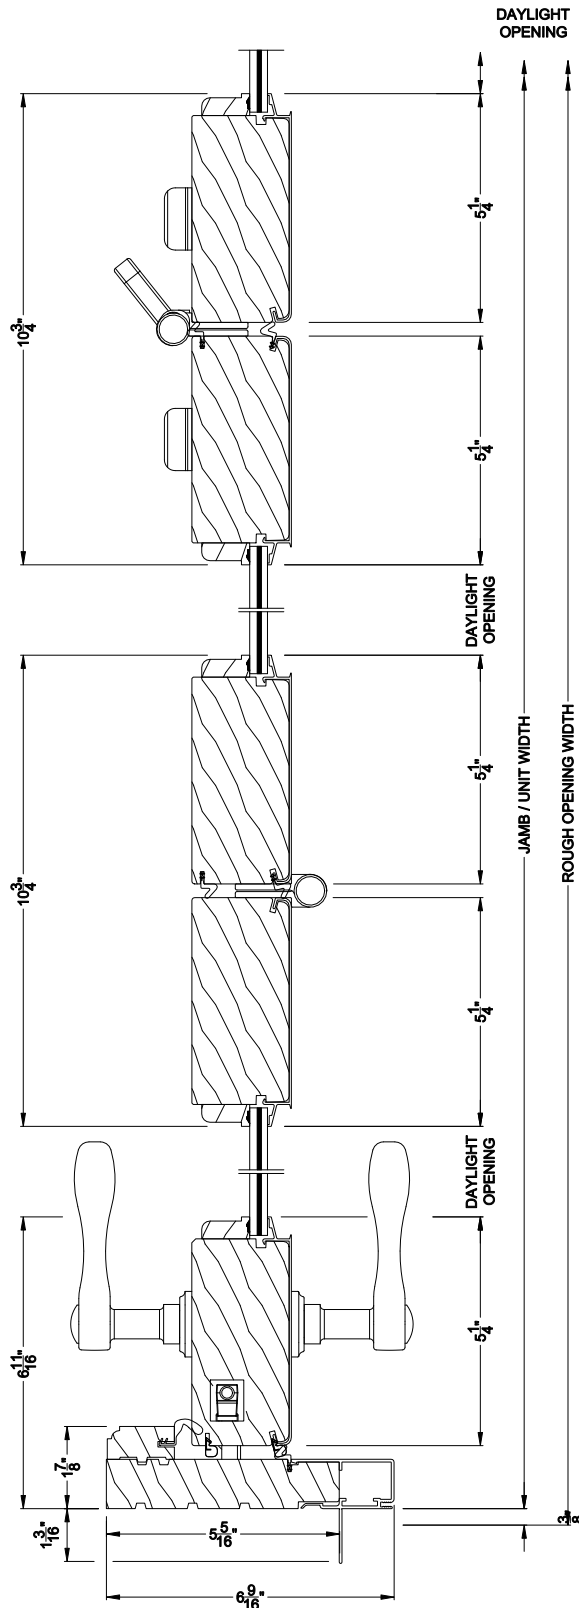

Weather Shield®

Premium Coastal™ - SG

Outswing Bi-Fold Doors

CROSS SECTION DETAILS

PREMIUM COASTAL BI-FOLD DOOR (1607)
Vertical Section - Standard Sill

Note: All dimensions are approximate. Weather Shield reserves the right to change specifications without notice.

Weather Shield®

Premium Coastal™ - SG

Outswing Bi-Fold Doors

CROSS SECTION DETAILS

PREMIUM COASTAL BI-FOLD DOOR (1607)
Horizontal Section

Note: All dimensions are approximate. Weather Shield reserves the right to change specifications without notice.