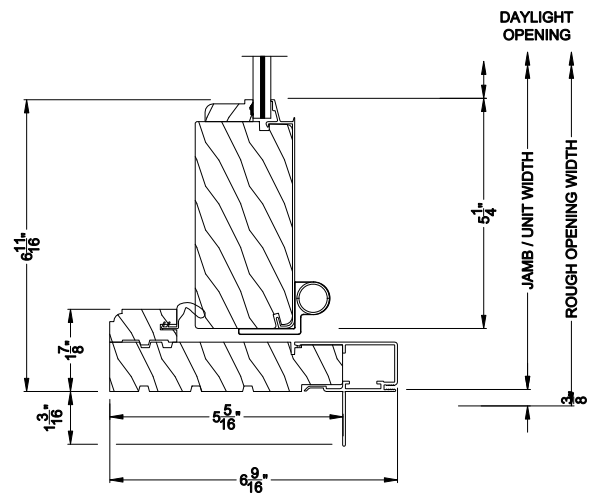

Weather Shield®

Premium Coastal™ - SG

Outswing Bi-Fold Doors

CROSS SECTION DETAILS

PREMIUM COASTAL BI-FOLD DOOR (1607)
Horizontal Section

Note: All dimensions are approximate. Weather Shield reserves the right to change specifications without notice.