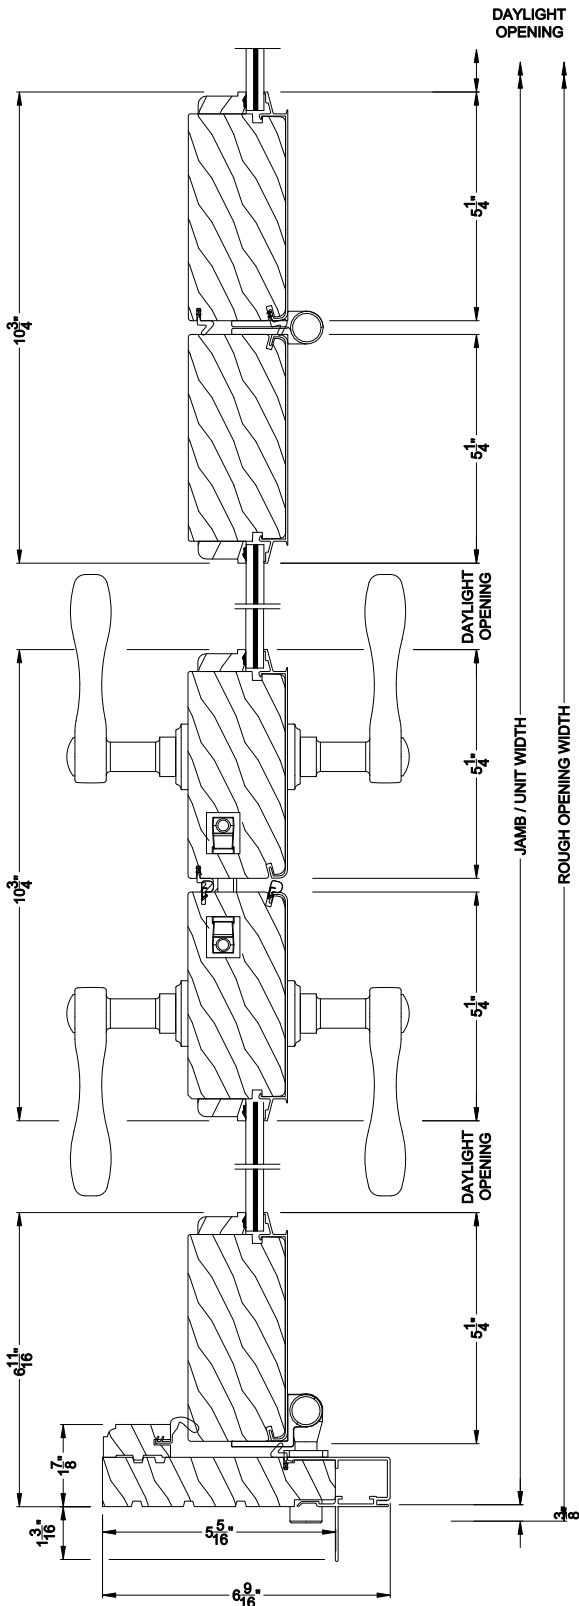

Weather Shield®

Premium Coastal™ - SG

Outswing Bi-Fold Doors

CROSS SECTION DETAILS

PREMIUM COASTAL BI-FOLD DOOR (1607)
Vertical Section - Standard Sill

Note: All dimensions are approximate. Weather Shield reserves the right to change specifications without notice.

Weather Shield®

Premium Coastal™ - SG

Outswing Bi-Fold Doors

CROSS SECTION DETAILS

PREMIUM COASTAL BI-FOLD DOOR (1607)
Horizontal Section

Note: All dimensions are approximate. Weather Shield reserves the right to change specifications without notice.