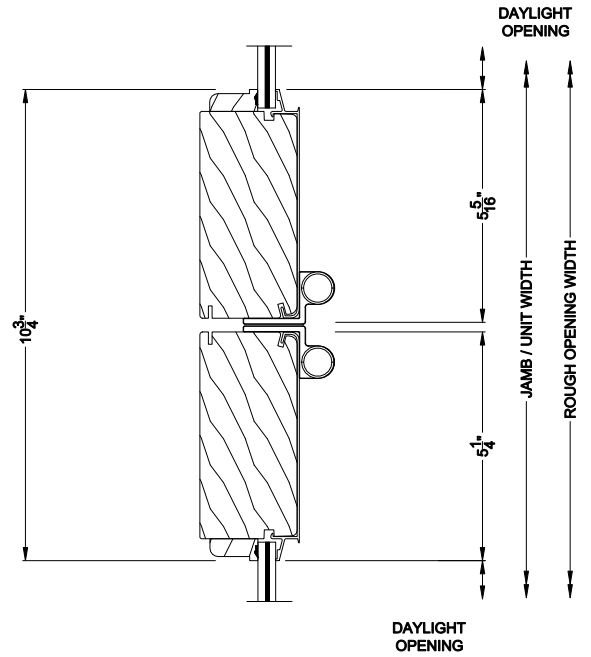

Weather Shield®

Premium Coastal™ - SG

Outswing Bi-Fold Doors

CROSS SECTION DETAILS

PREMIUM COASTAL BI-FOLD DOOR (1607)
Vertical Section - Standard Sill

Note: All dimensions are approximate. Weather Shield reserves the right to change specifications without notice.

Weather Shield®

Premium Coastal™ - SG

Outswing Bi-Fold Doors

CROSS SECTION DETAILS

PREMIUM COASTAL BI-FOLD DOOR (1607)
Horizontal Section

Note: All dimensions are approximate. Weather Shield reserves the right to change specifications without notice.