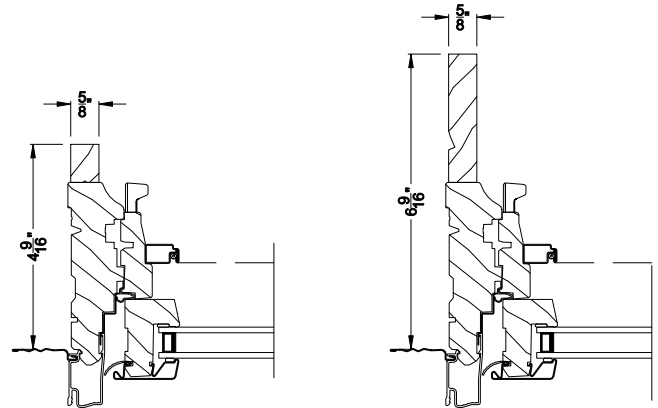

## CROSS SECTION DETAILS

**CLASSIC SERIES CASEMENT**  
Vertical Section

**CLASSIC SERIES CASEMENT**  
Horizontal Stack Section - Transom over Casement

**CLASSIC SERIES CASEMENT**  
Vertical Mull Section

**CLASSIC SERIES CASEMENT**  
Horizontal Section

**CLASSIC SERIES CASEMENT**  
Jamb Extensions

Note: All dimensions are approximate. Weather Shield reserves the right to change specifications without notice.