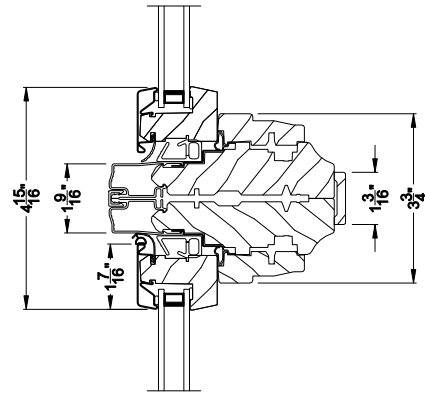

Weather Shield®

Classic Series

Casement Windows

CROSS SECTION DETAILS

CLASSIC SERIES CASEMENT PICTURE
Horizontal Stack Section - Transom Stack over Picture

CLASSIC SERIES CASEMENT PICTURE
Vertical Section