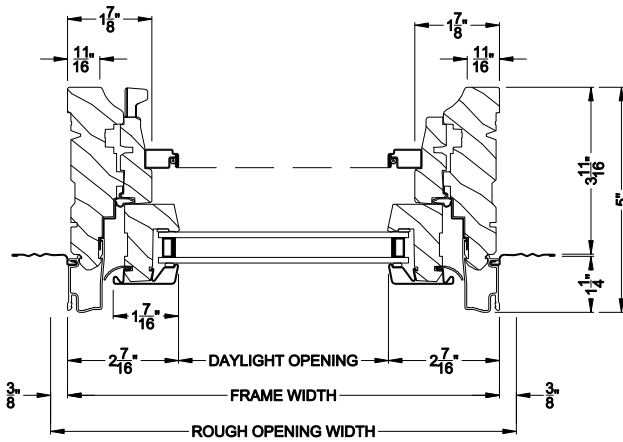

## CROSS SECTION DETAILS

**CLASSIC SERIES CASEMENT**  
Vertical Section

**CLASSIC SERIES CASEMENT**  
Horizontal Stack Section - Transom over Casement

**CLASSIC SERIES CASEMENT**  
Vertical Mull Section

**CLASSIC SERIES CASEMENT**  
Horizontal Section

**CLASSIC SERIES CASEMENT**  
Jamb Extensions

Note: All dimensions are approximate. Weather Shield reserves the right to change specifications without notice.