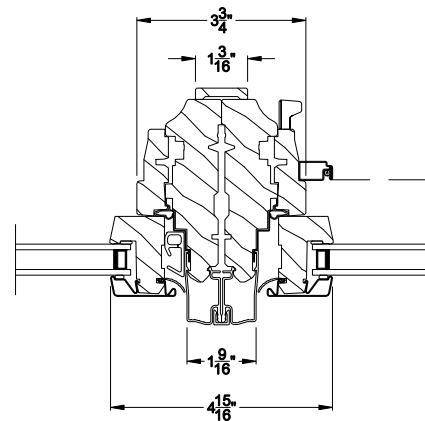

## CROSS SECTION DETAILS

**CLASSIC SERIES CASEMENT PICTURE**  
Horizontal Stack Section - Transom Stack over Picture

**CLASSIC SERIES CASEMENT PICTURE**  
Vertical Section

**CLASSIC SERIES CASEMENT PICTURE**  
Horizontal Section

**CLASSIC SERIES CASEMENT**  
Vertical Mull Section

Note: All dimensions are approximate. Weather Shield reserves the right to change specifications without notice.