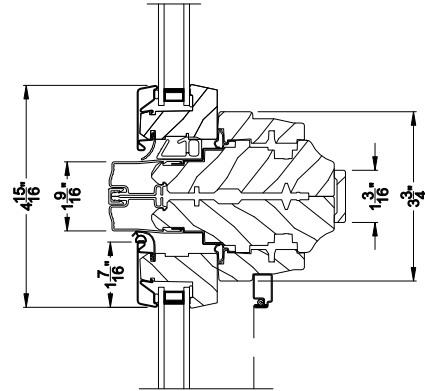

## CROSS SECTION DETAILS

**CLASSIC SERIES CASEMENT**  
Vertical Section

**CLASSIC SERIES CASEMENT**  
Horizontal Stack Section - Transom over Casement

**CLASSIC SERIES CASEMENT**  
Vertical Mull Section

**CLASSIC SERIES CASEMENT**  
Horizontal Section

**CLASSIC SERIES CASEMENT**  
Jamb Extensions

Note: All dimensions are approximate. Weather Shield reserves the right to change specifications without notice.

**CLASSIC SERIES CASEMENT**  
Vertical Mull Section

Note: All dimensions are approximate. Weather Shield reserves the right to change specifications without notice.