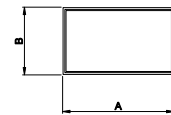

**Eyebrow
with Extended Legs**

**Quarter Eyebrow
with Extended Legs**

**Half Circle
with Extended Legs**

**Quarter Circle
with Extended Legs**

Half Circle

Quarter Circle

Archtop

Quarter Archtop

Full Circle

Diamond

Hexagon

Octagon

Isosceles Triangle

Right Triangle

Trapezoid

Pentagon

Rectangle

Direct-Set Special Shape

- A - Rough Opening Width
- B - Rough Opening Height
- C - Rough Opening Leg

For availability of sizes and specialty shapes not shown contact Weather Shield