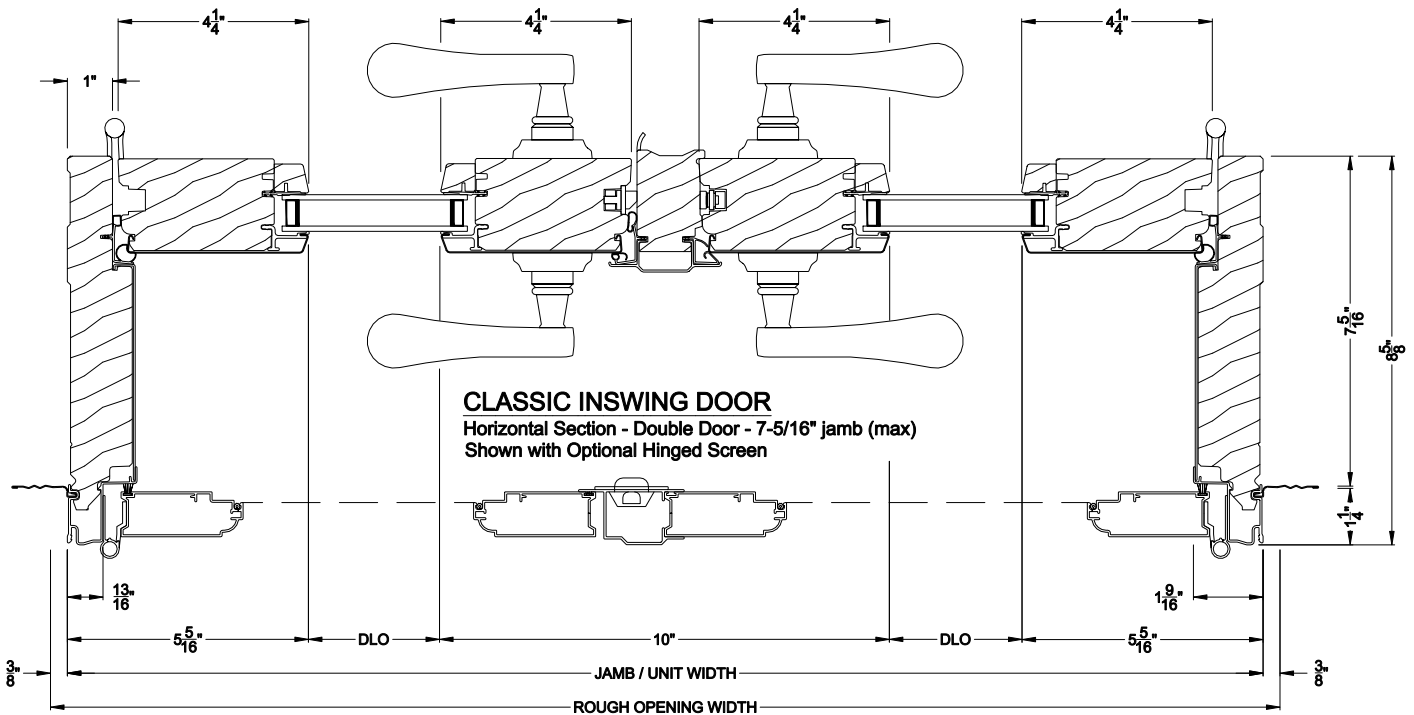

## CROSS SECTION DETAILS

**CLASSIC SERIES INSWING DOOR**  
Vertical Section

**CLASSIC SERIES INSWING DOOR**  
Horizontal Section - Single Door

**CLASSIC SERIES INSWING DOOR**  
Horizontal Section - Double Door

## CROSS SECTION DETAILS

**CLASSIC INSWING DOOR**  
Vertical Section - 7-5/16" jamb (max)  
Shown with Optional Hinged Screen

**CLASSIC INSWING DOOR**  
Horizontal Section - Single Door - 7-5/16" jamb (max)  
Shown with Optional Hinged Screen

**CLASSIC INSWING DOOR**  
Horizontal Section - Double Door - 7-5/16" jamb (max)  
Shown with Optional Hinged Screen

Note: All dimensions are approximate. Weather Shield reserves the right to change specifications without notice.