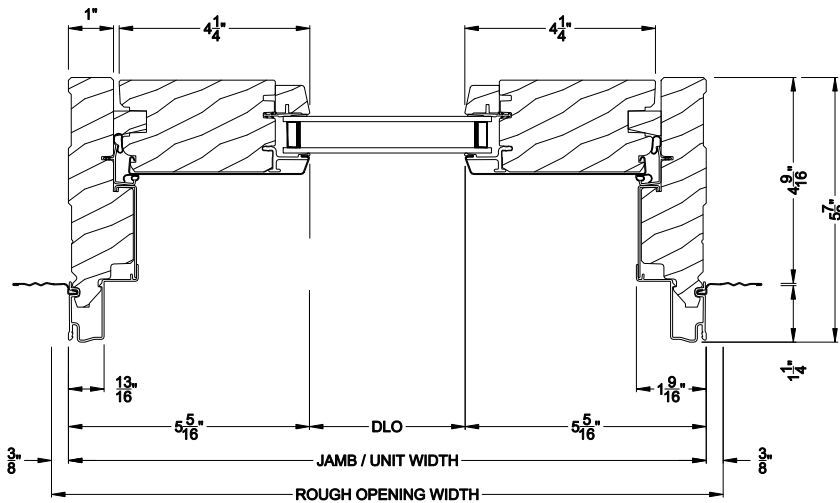

CLASSIC SERIES INSWING DOOR
Horizontal Section - Stationary

Note: All dimensions are approximate. Weather Shield reserves the right to change specifications without notice.