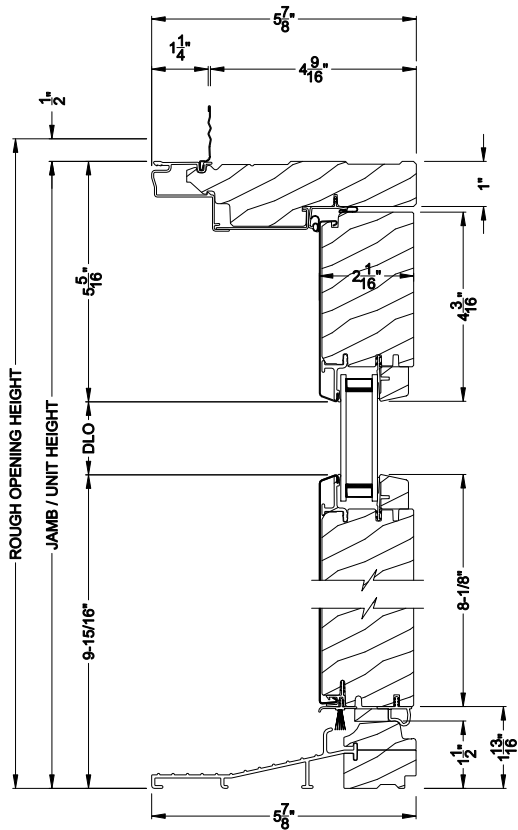

Weather Shield®

Classic Series™

Hinged Patio Doors

CROSS SECTION DETAILS

CLASSIC SERIES INSWING DOOR
Vertical Section - Stationary